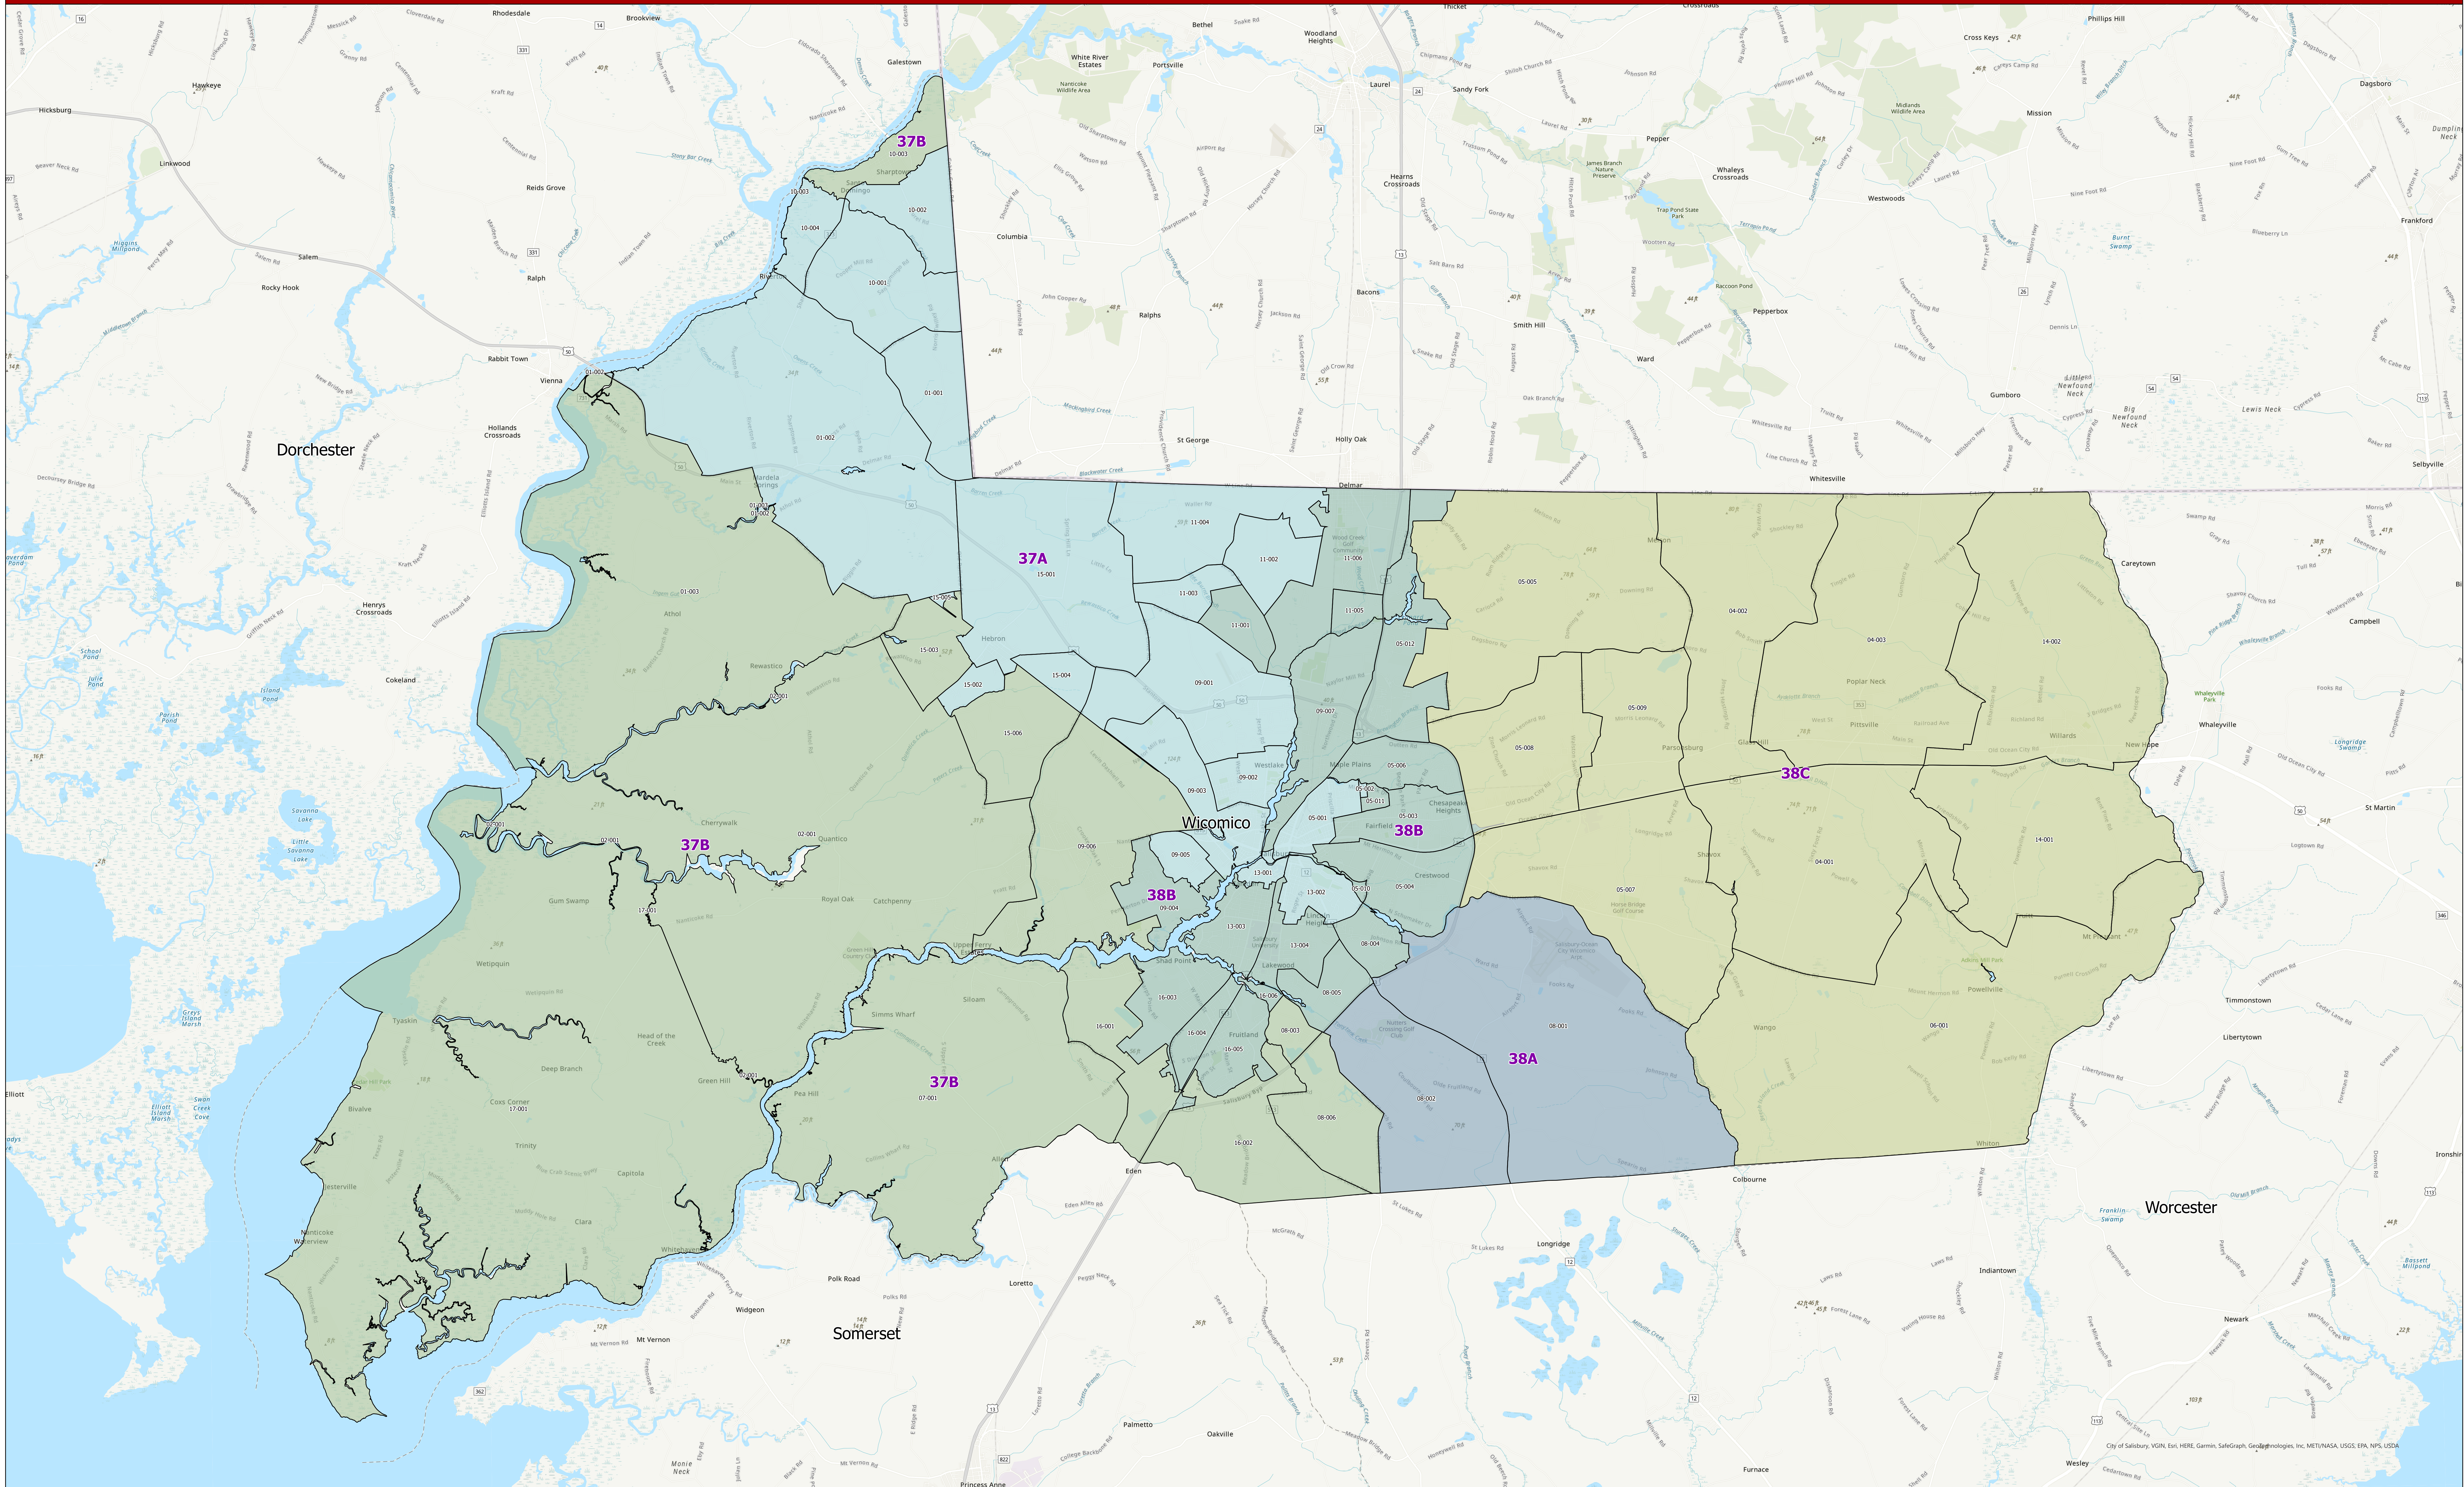

# Maryland 2022 Legislative Districts with Precincts Wicomico County

**Data Sources:**

- 2022 precinct boundaries received from counties (including Baltimore City) or digitized by Planning in coordination with counties, with precinct numbers reformatted as needed for statewide consistency.
- Legislative districts sourced from 2020 Census TIGER/Line Files & Senate Joint Resolution 2 General Assembly 2022 Session.

**Notes:**

- Portions of any legislative districts that extend beyond the county are not depicted. Legislative district and precinct boundaries exclude 2020 Census blocks containing water area only.
- Planning may complete minor future adjustments to ensure precincts are edge matched with Census block boundaries.