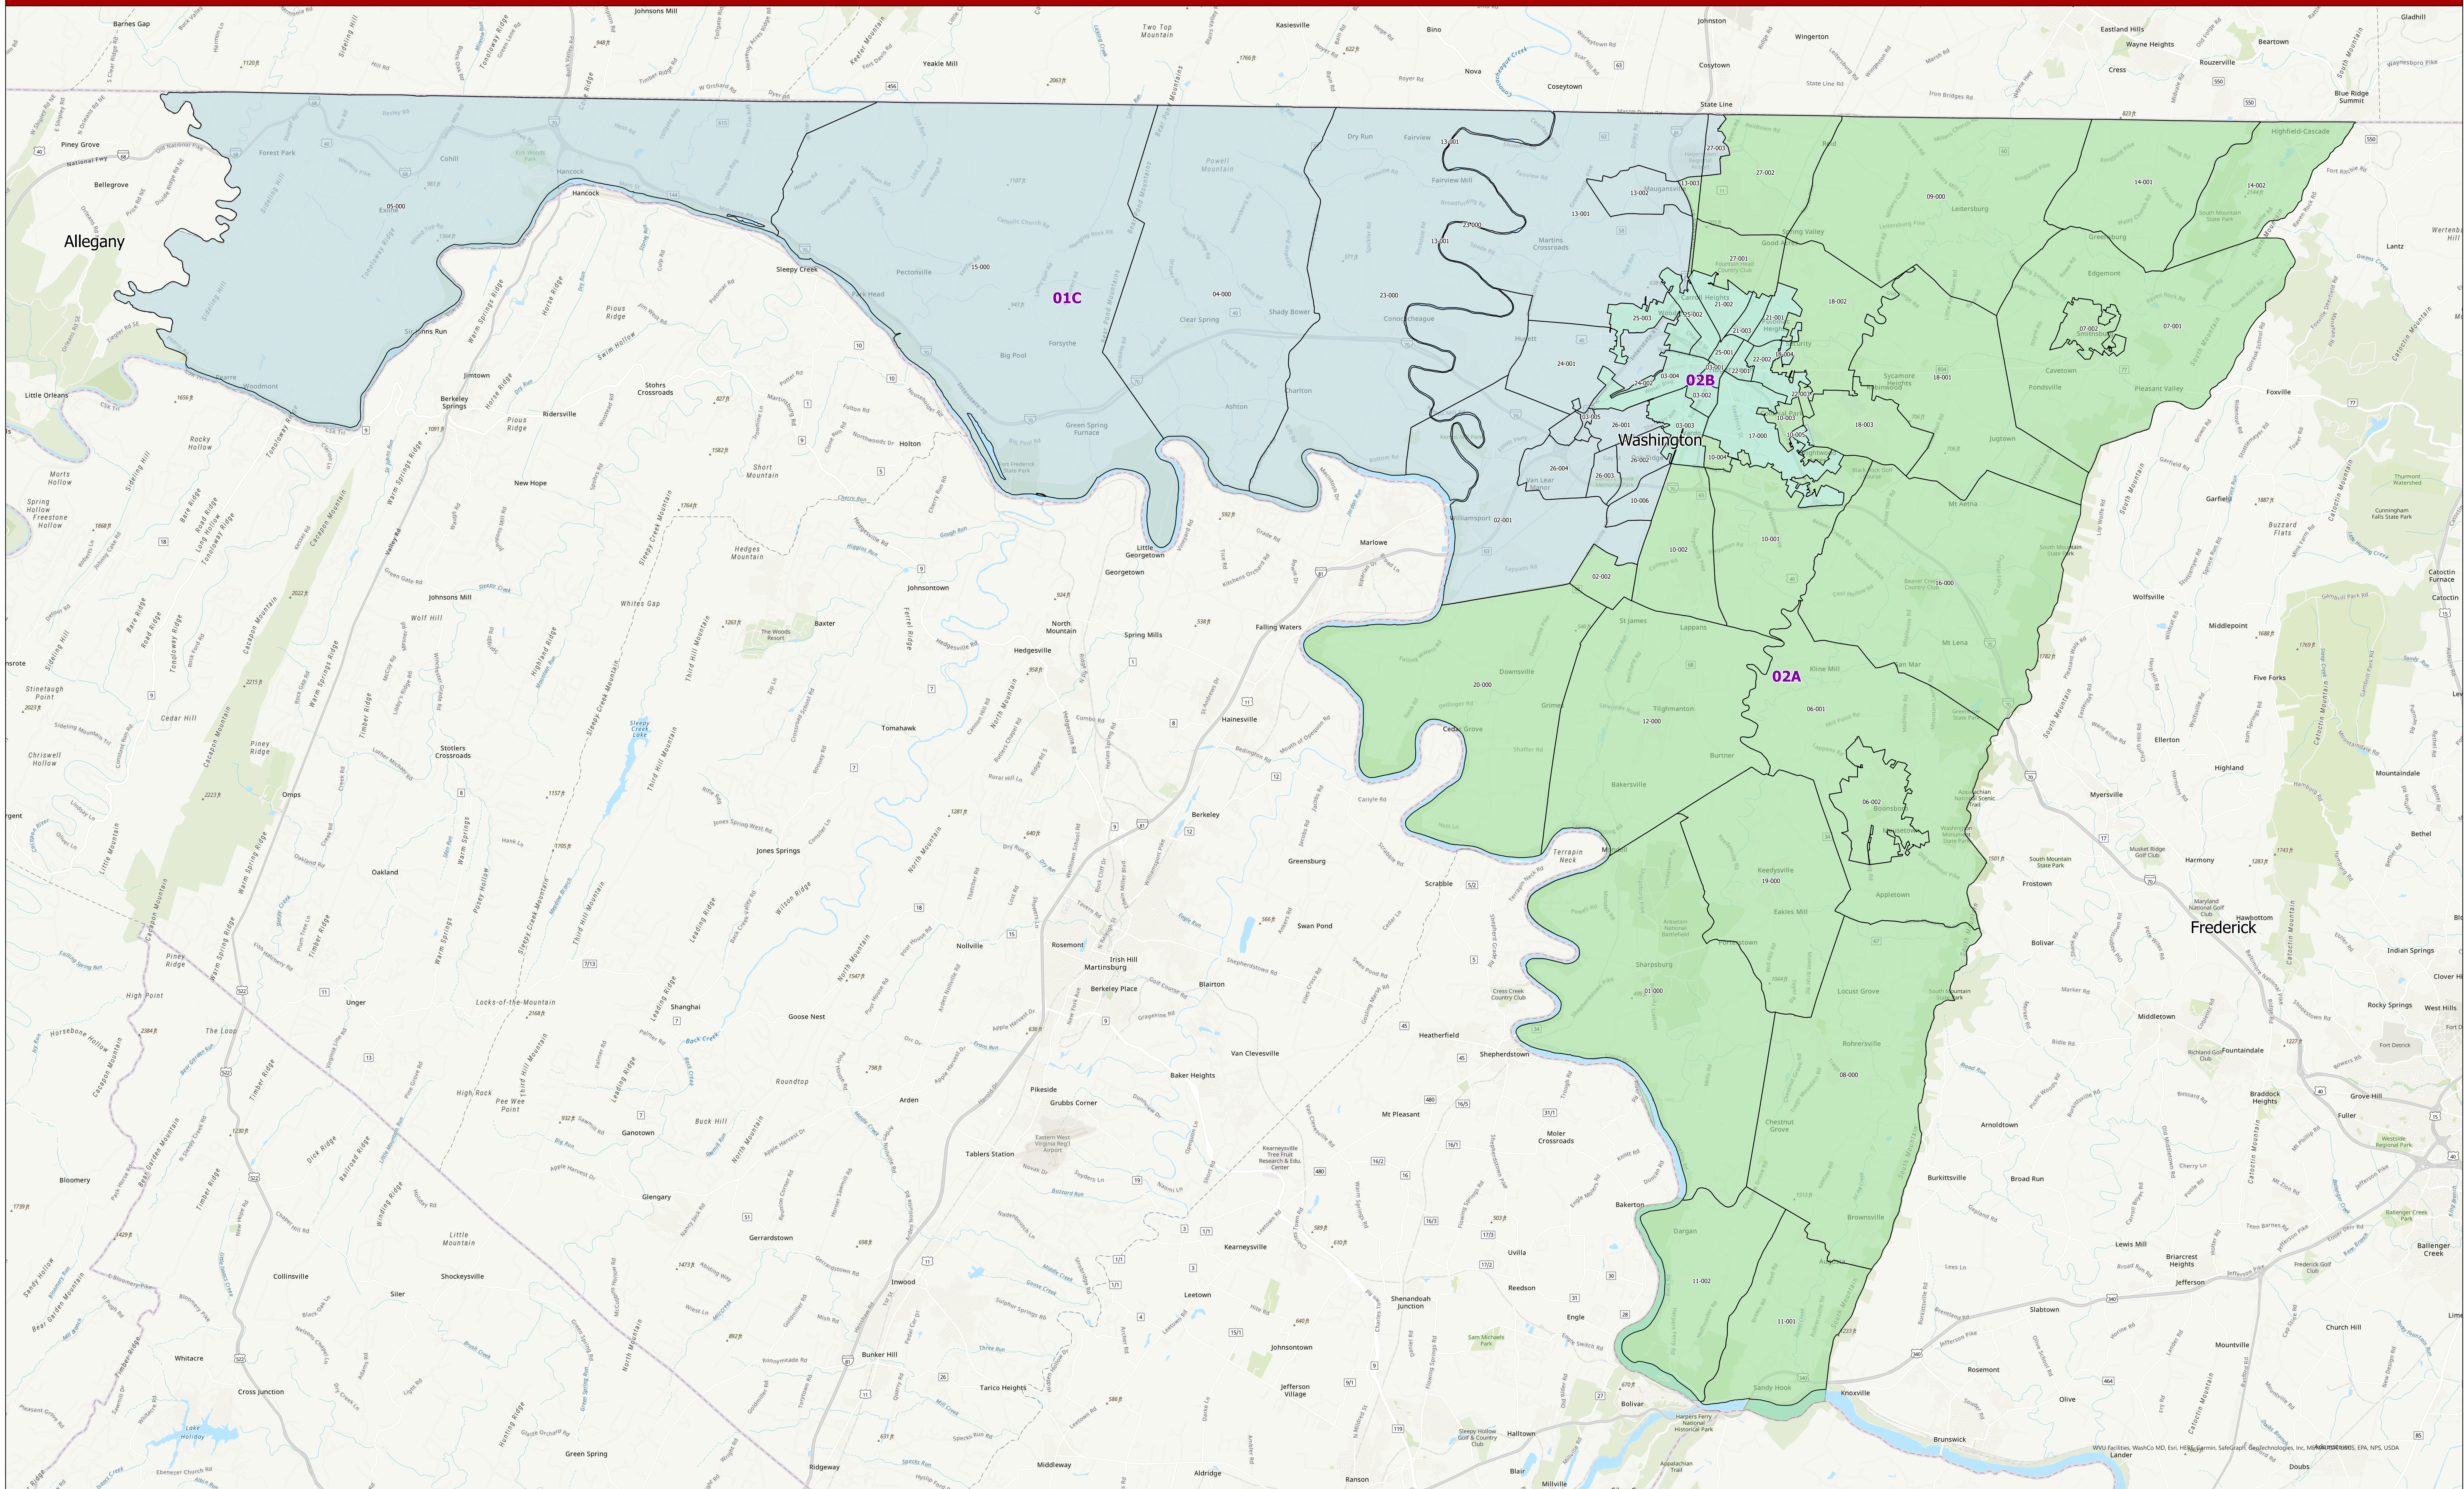

Maryland 2022 Legislative Districts with Precincts Washington County

Data Sources:

- 2022 precinct boundaries received from counties (including Baltimore City) or digitized by Planning in coordination with counties, with precinct numbers reformatted as needed for statewide consistency.
- Legislative districts sourced from 2020 Census TIGER/Line Files & Senate Joint Resolution 2 General Assembly 2022 Session.

Notes:

- Portions of any legislative districts that extend beyond the county are not depicted. Legislative district and precinct boundaries exclude 2020 Census blocks containing water area only.
- Planning may complete minor future adjustments to ensure precincts are edge matched with Census block boundaries.

Legend

Precinct

DISTRICT 01C
 DISTRICT 02A
 DISTRICT 02B