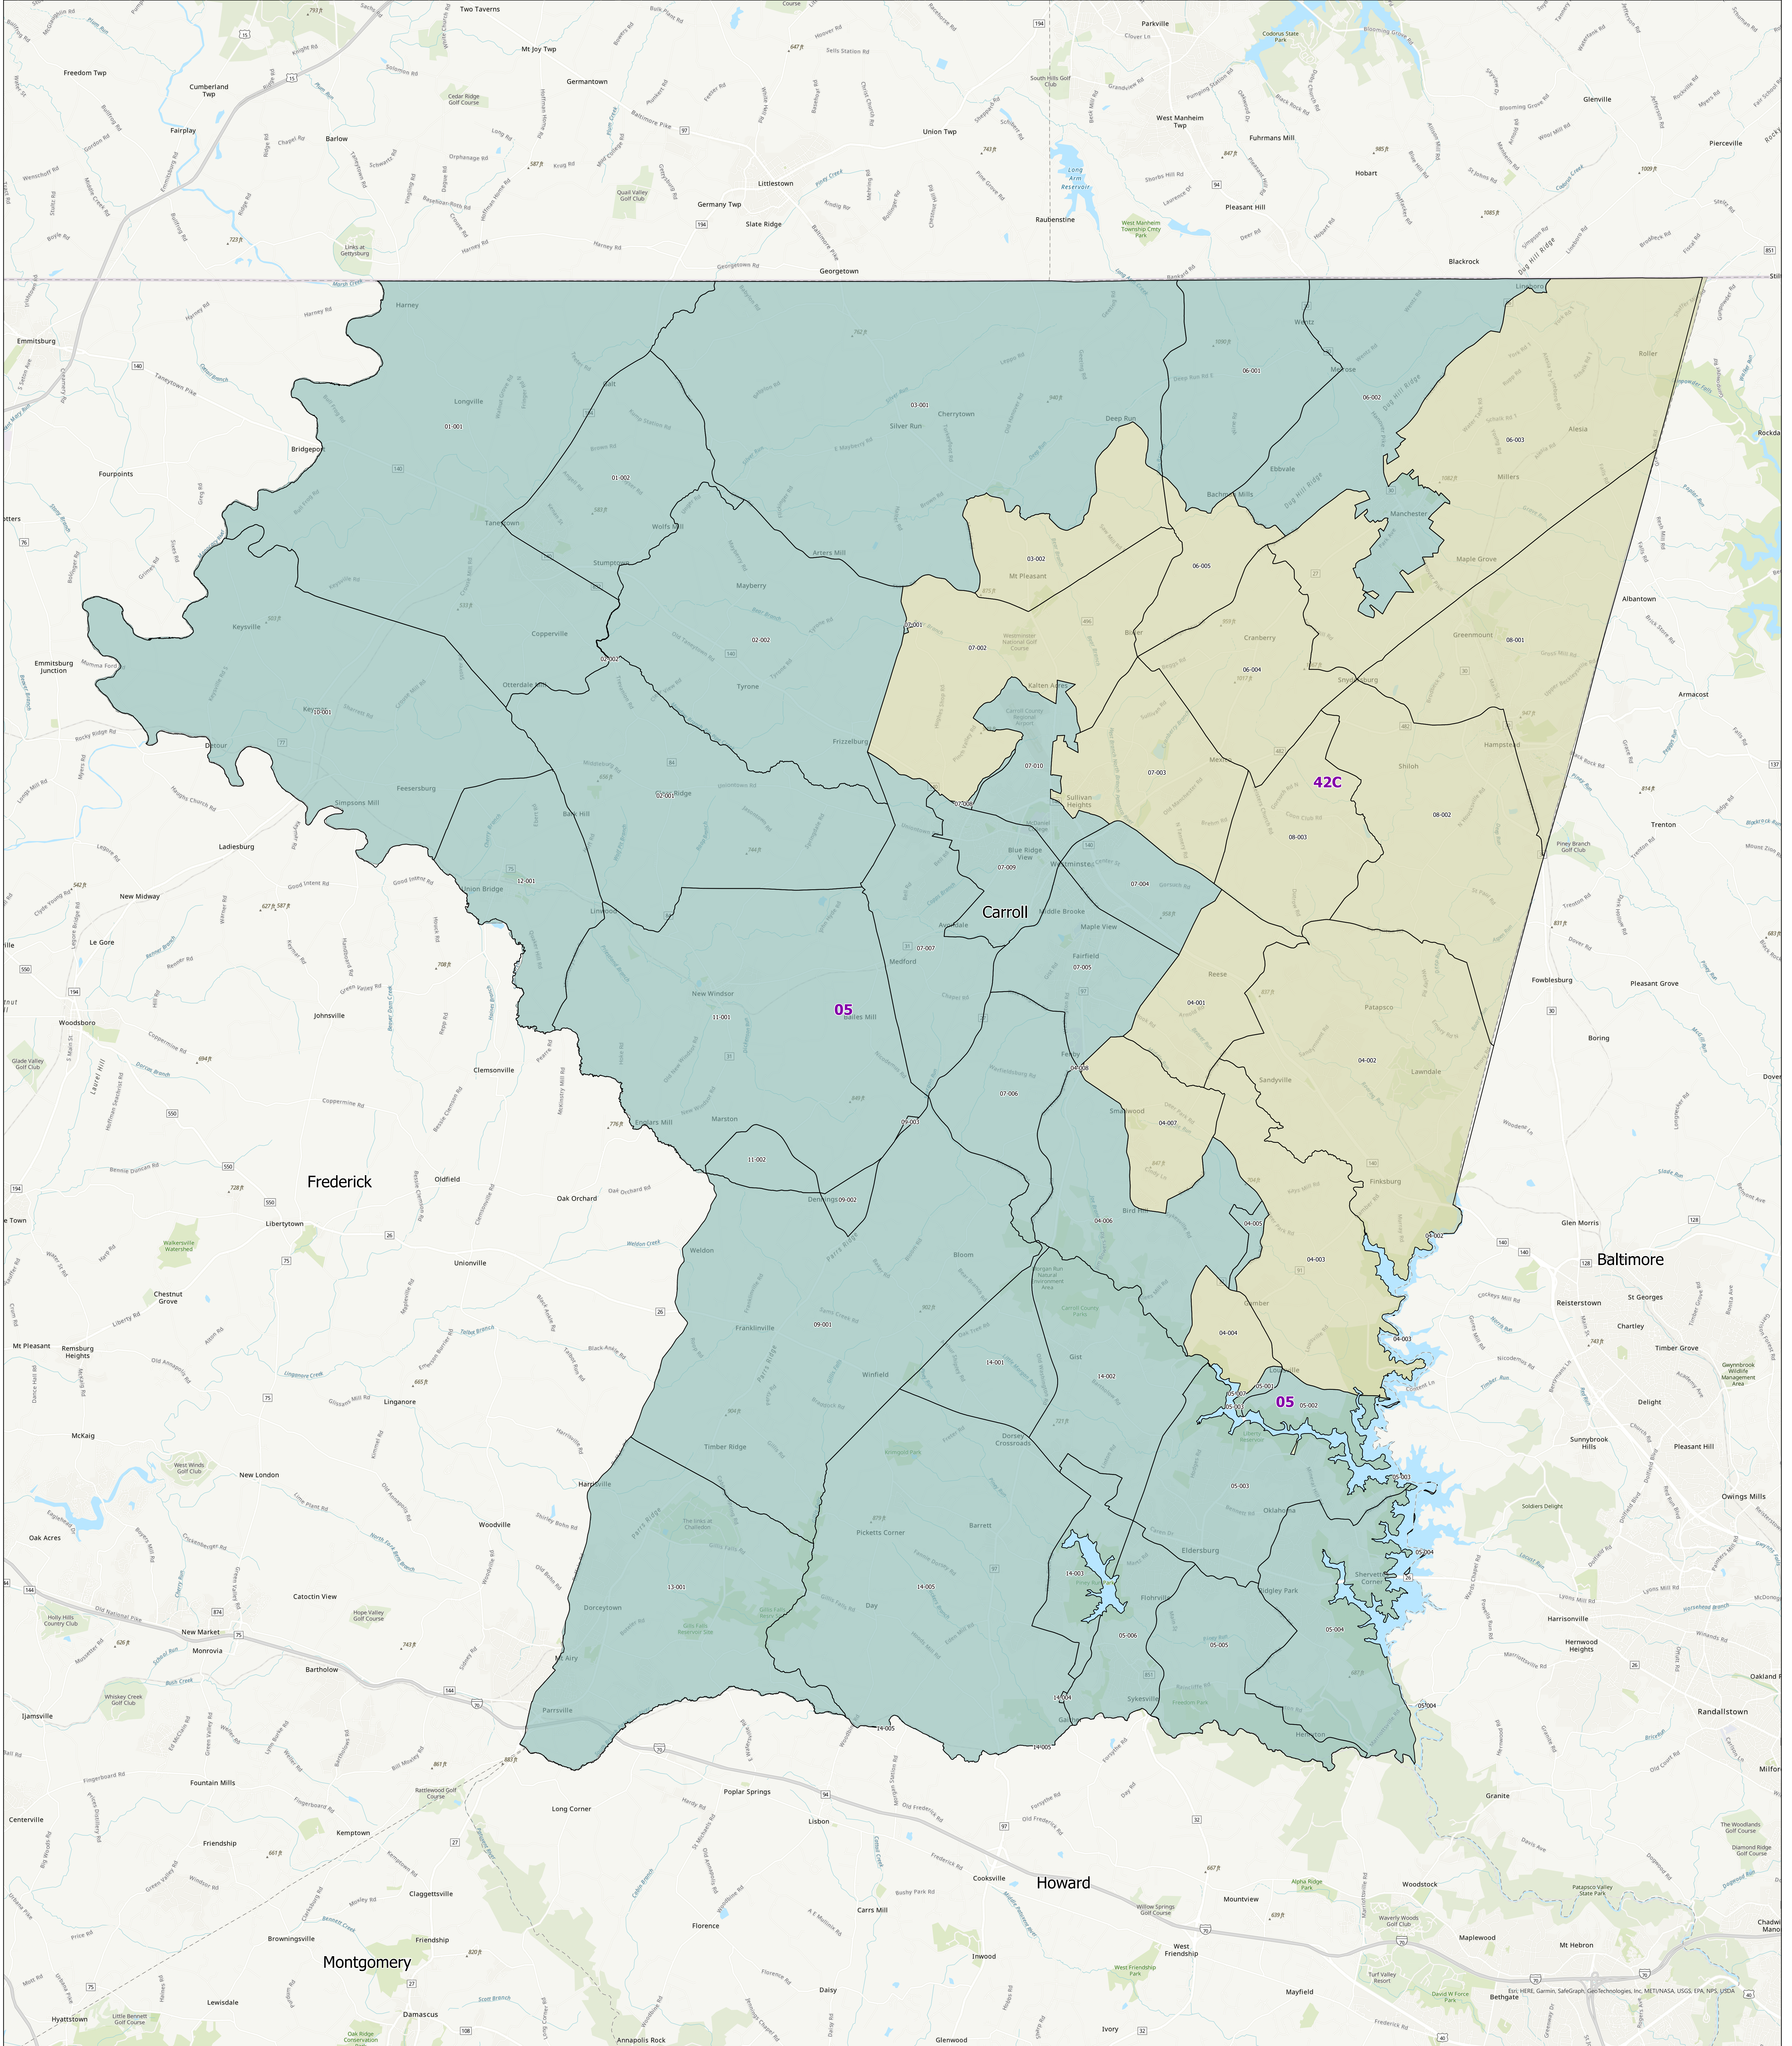

Maryland 2022 Legislative Districts with Precincts Carroll County

Data Sources:
• 2022 precinct boundaries received from counties (including Baltimore City) or digitized by Planning in coordination with counties, with precinct numbers reformatted as needed for statewide consistency.
• Legislative districts sourced from 2020 Census TIGER/Line Files & Senate Joint Resolution 2 General Assembly 2022 Session.

Notes:
• Portions of any legislative districts that extend beyond the county are not depicted. Legislative district and precinct boundaries exclude 2020 Census blocks containing water area only.
• Planning may complete minor future adjustments to ensure precincts are edge matched with Census block boundaries.

Prepared by the Maryland Department of Planning September 2022