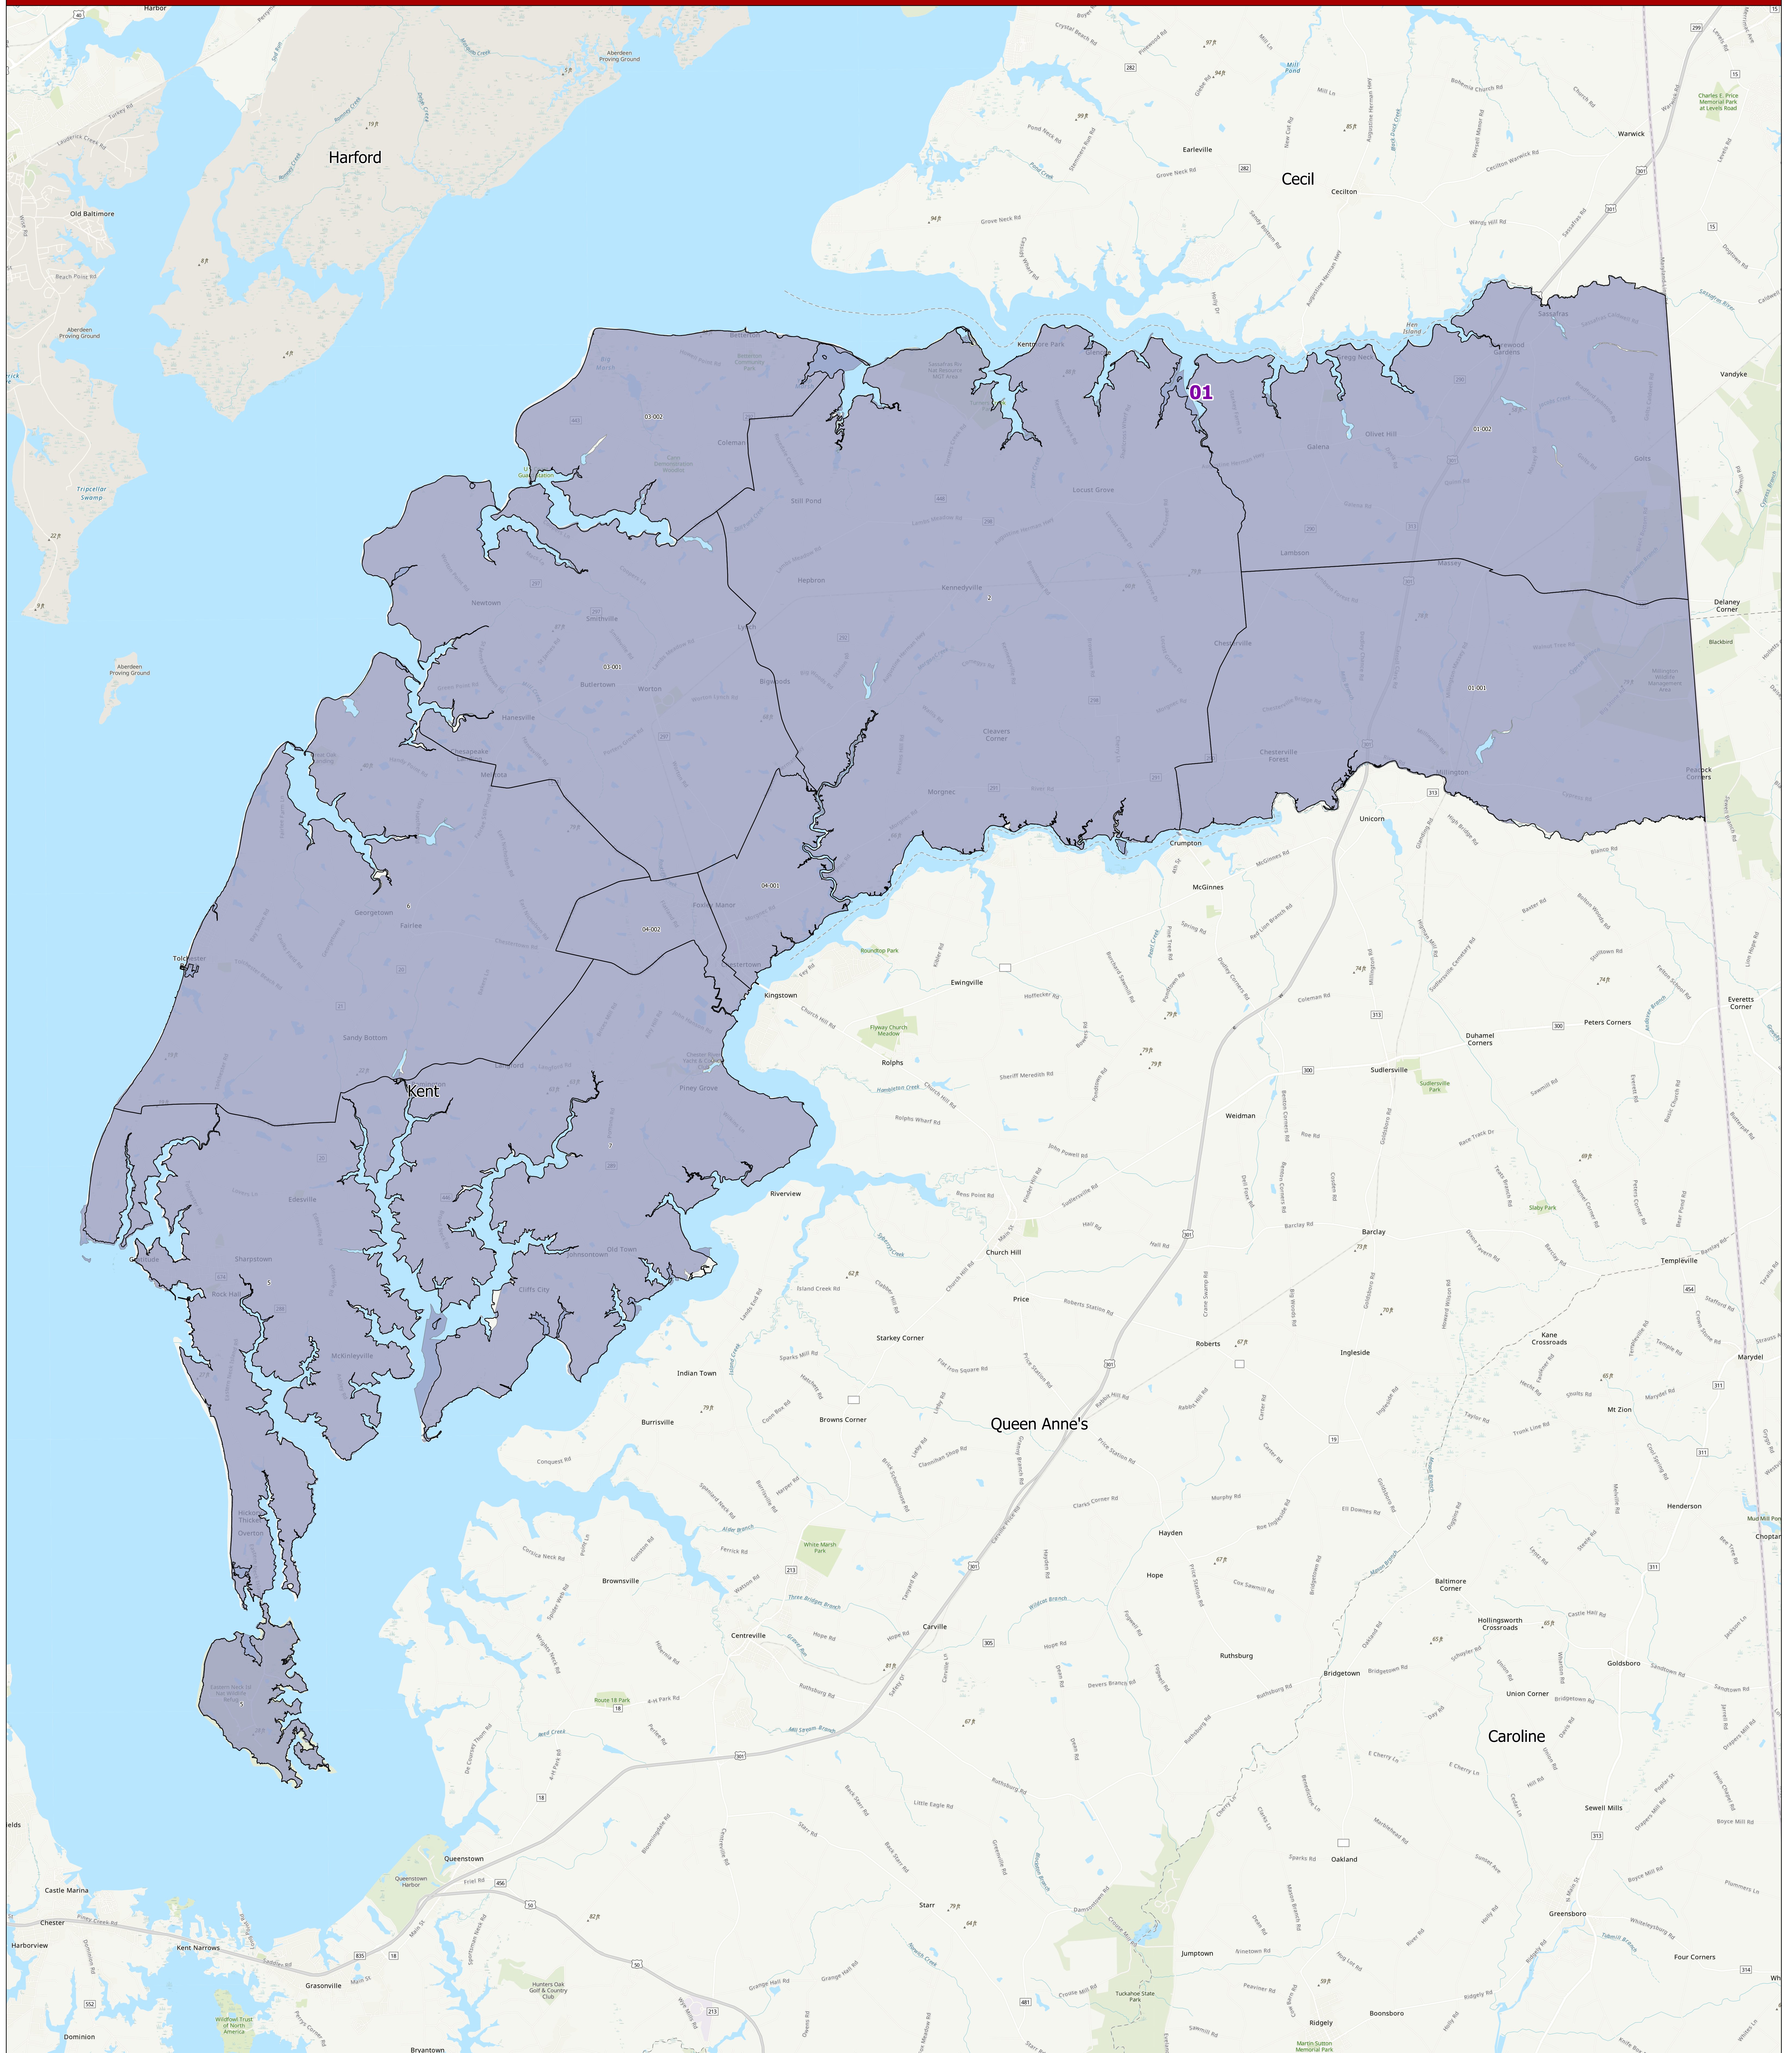

Maryland 2022 Congressional Districts with Precincts Kent County

Data Sources:

- 2022 precinct boundaries received from counties (including Baltimore City) or digitized by Planning in coordination with counties, with precinct numbers reformatted as needed for statewide consistency.
- Congressional districts sourced from 2020 Census TIGER/Line Files & Senate Bill 1012.

Notes:

- Portions of any congressional districts that extend beyond the county are not depicted. Congressional district and precinct boundaries exclude 2020 Census blocks containing water area only.
- Planning may complete minor future adjustments to ensure precincts are edge matched with Census block boundaries.