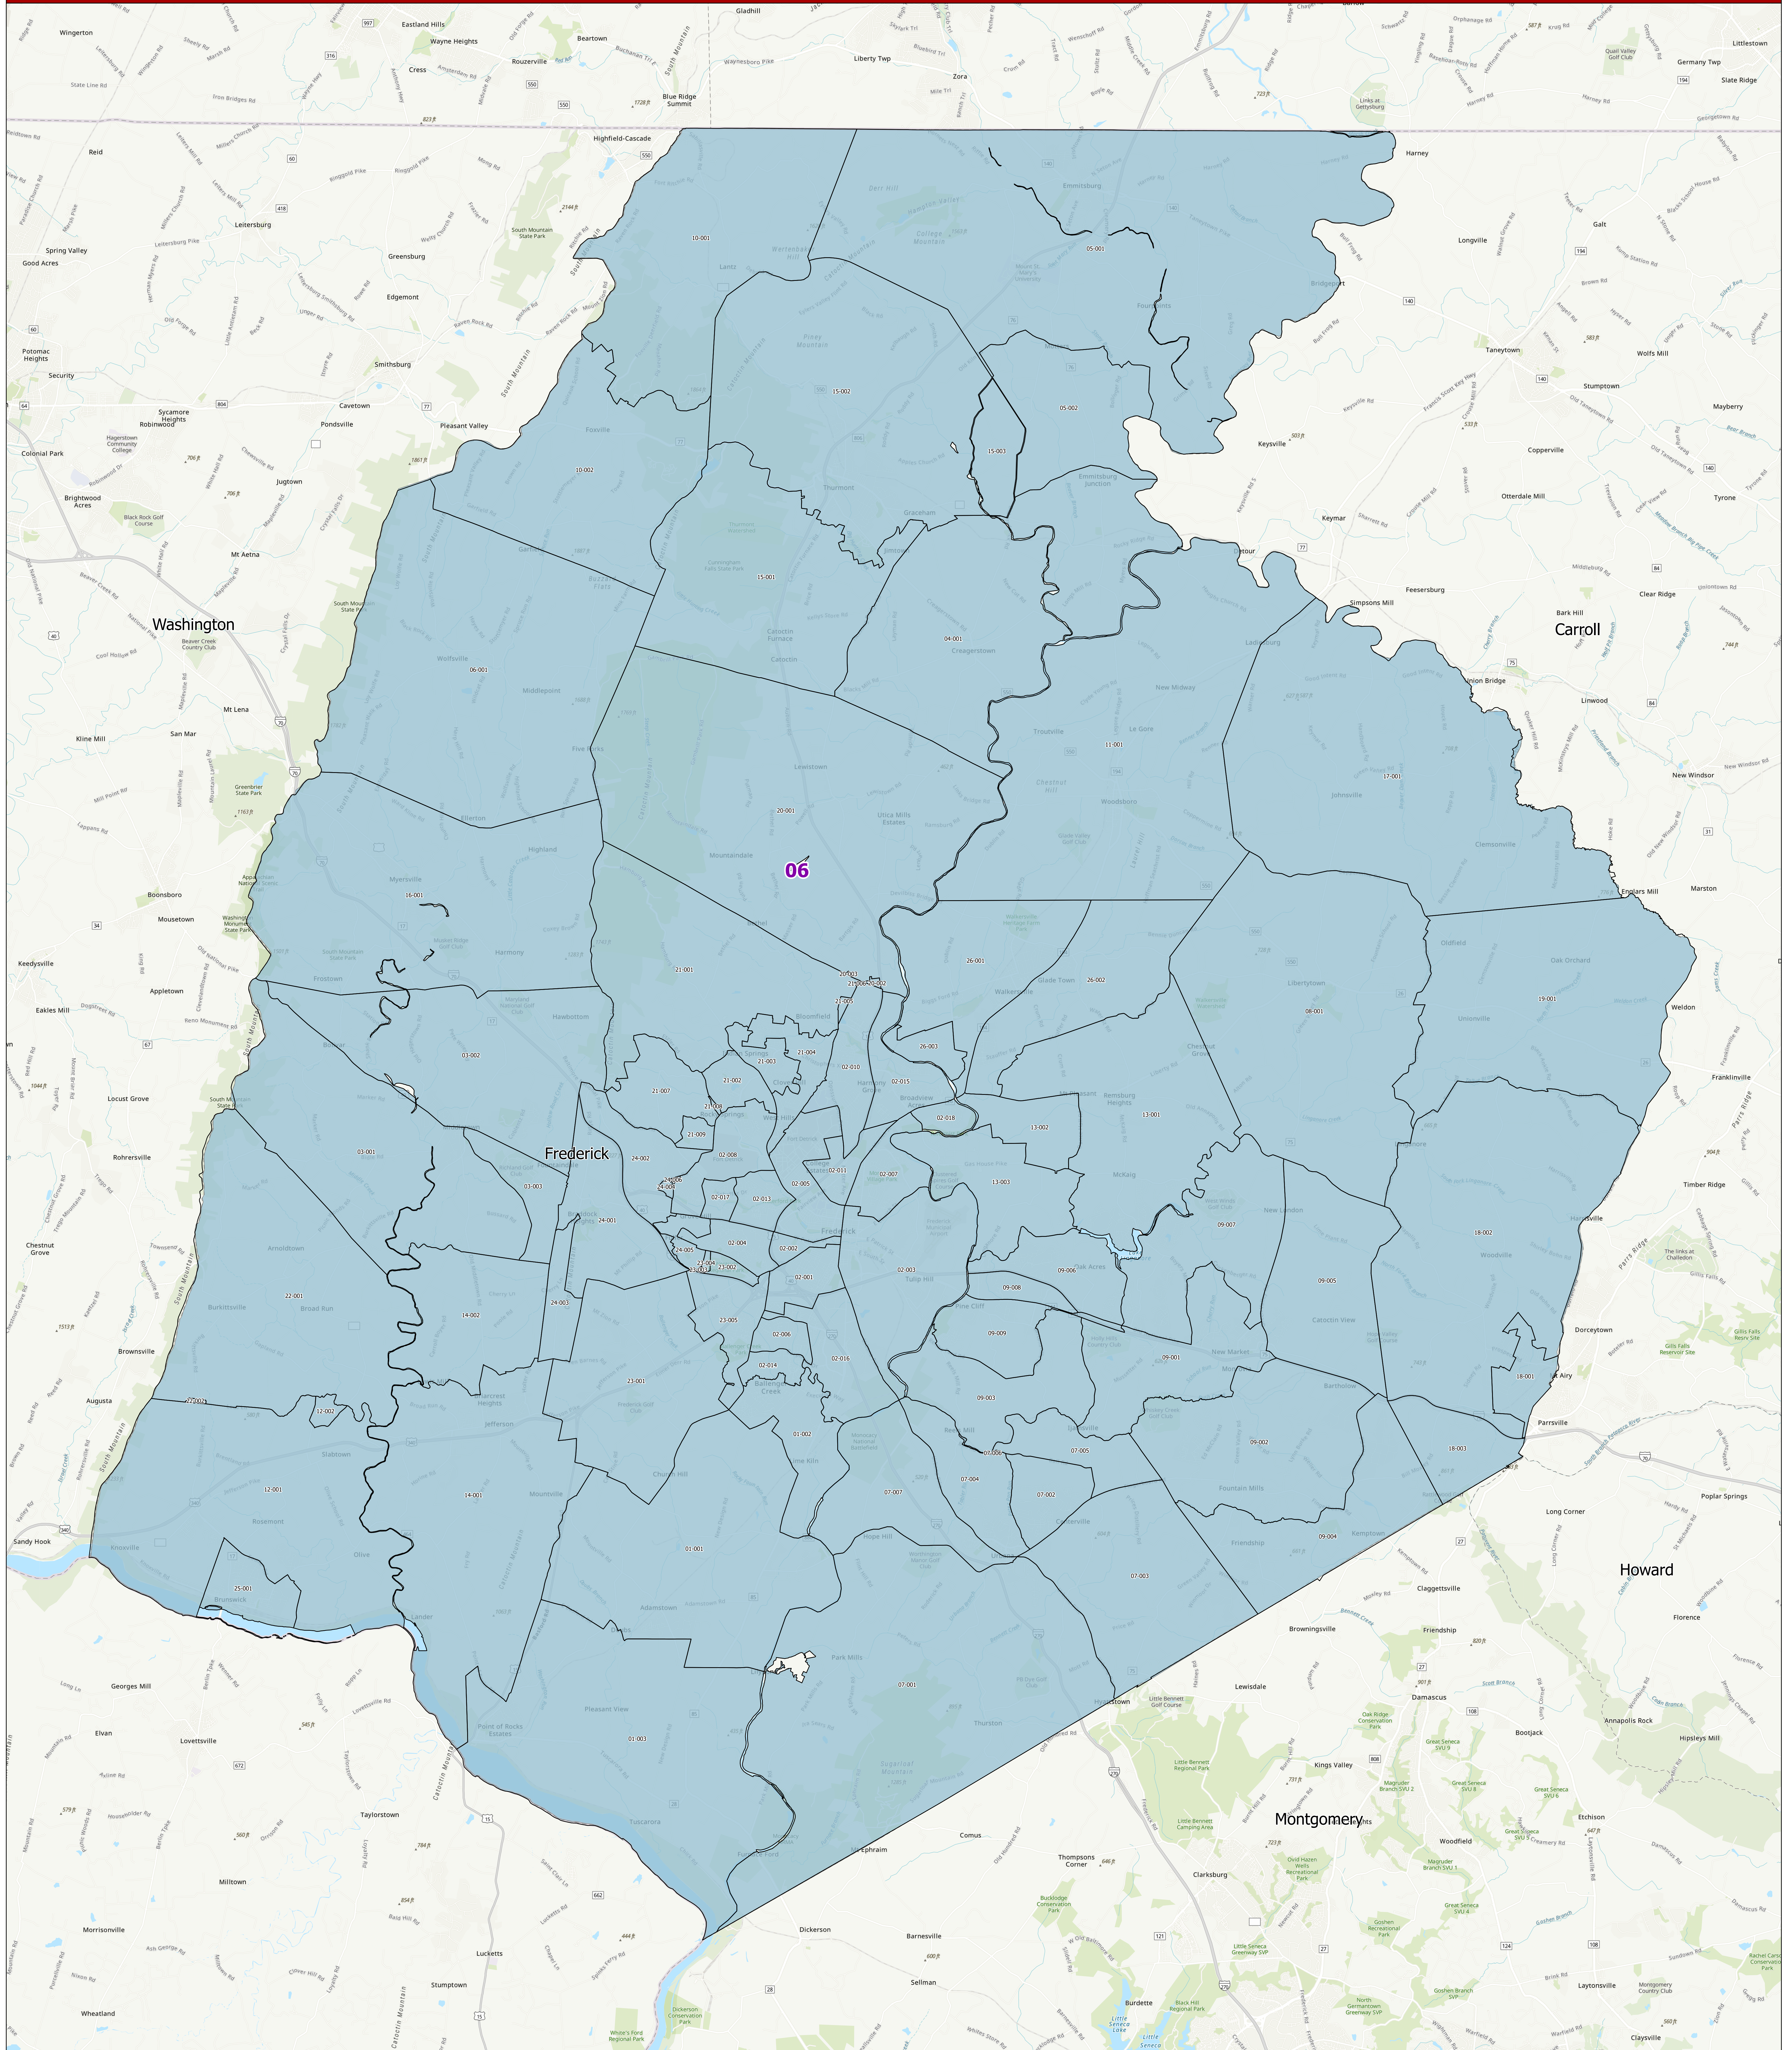

Maryland 2022 Congressional Districts with Precincts Frederick County

Data Sources:

- 2022 precinct boundaries received from counties (including Baltimore City) or digitized by Planning in coordination with counties, with precinct numbers reformatted as needed for statewide consistency.
- Congressional districts sourced from 2020 Census TIGER/Line Files & Senate Bill 1012.

Notes:

- Portions of any congressional districts that extend beyond the county are not depicted. Congressional district and precinct boundaries exclude 2020 Census blocks containing water area only.
- Planning may complete minor future adjustments to ensure precincts are edge matched with Census block boundaries.