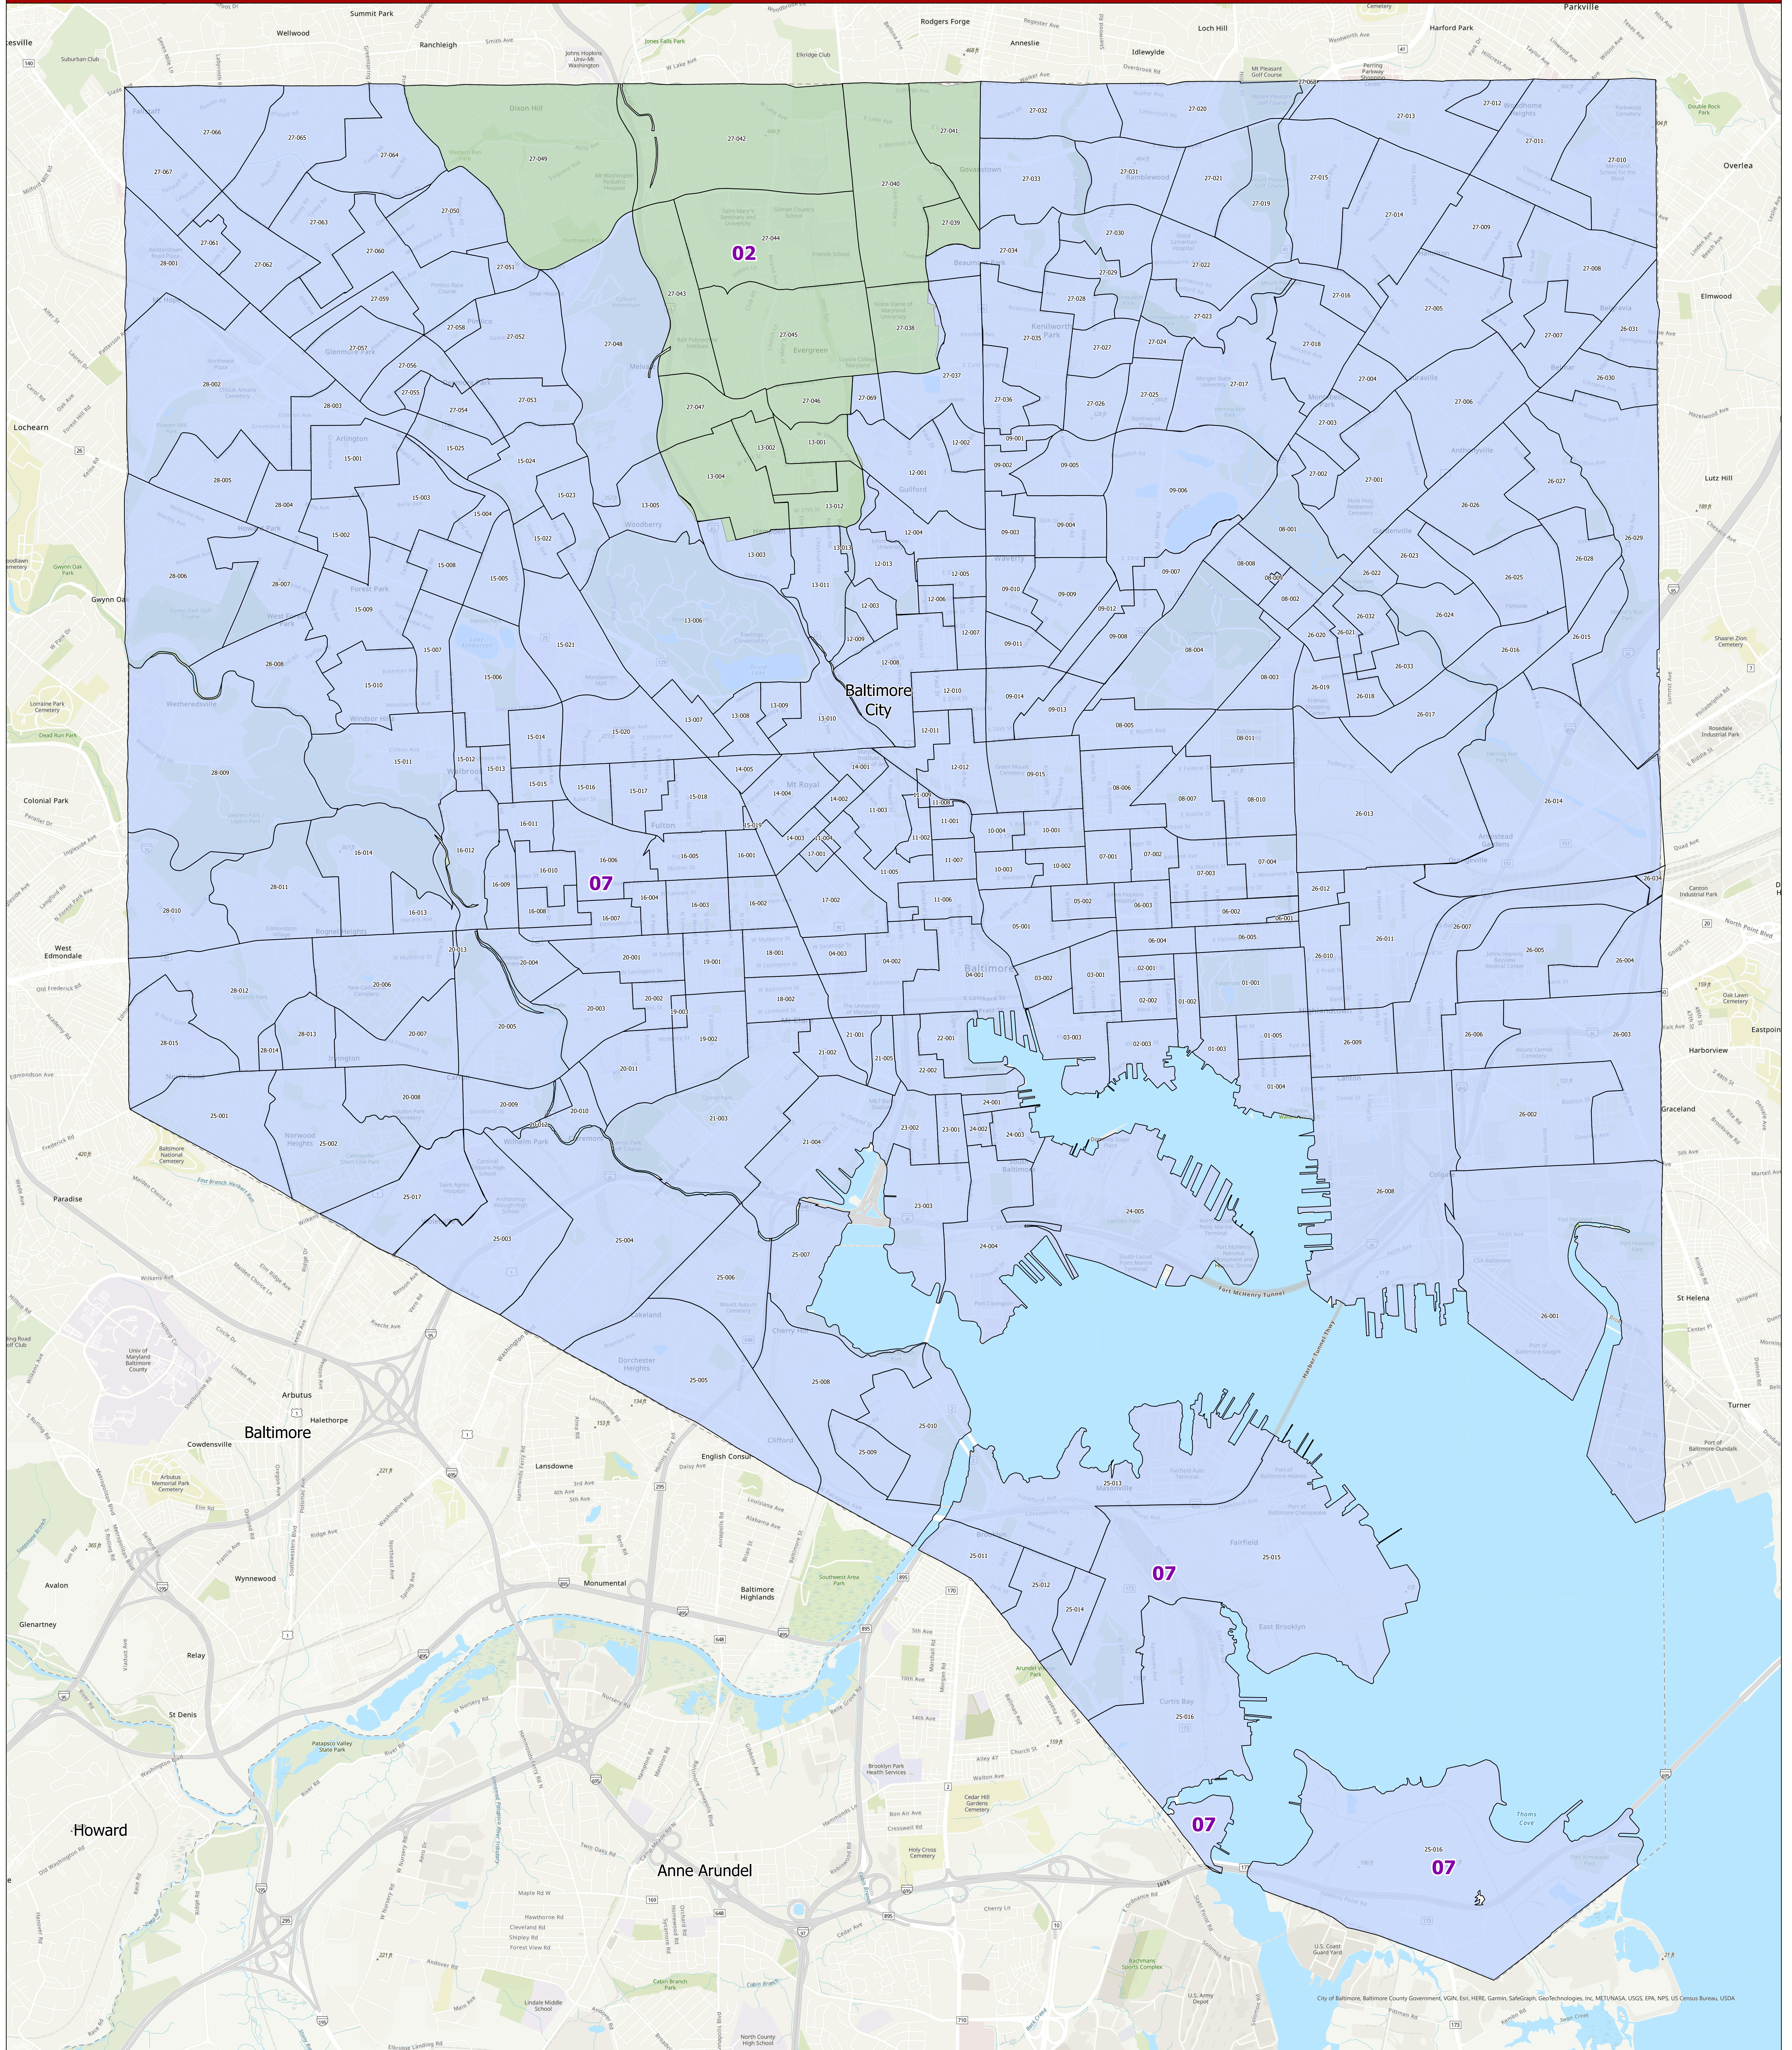

# Maryland 2022 Congressional Districts with Precincts Baltimore City

**Data Sources:**

- 2022 precinct boundaries received from counties (including Baltimore City) or digitized by Planning in coordination with counties, with precinct numbers reformatted as needed for statewide consistency.
- Congressional districts sourced from 2020 Census TIGER/Line Files & Senate Bill 1012.

**Notes:**

- Portions of any congressional districts that extend beyond the county are not depicted. Congressional district and precinct boundaries exclude 2020 Census blocks containing water area only.
- Planning may complete minor future adjustments to ensure precincts are edge matched with Census block boundaries.