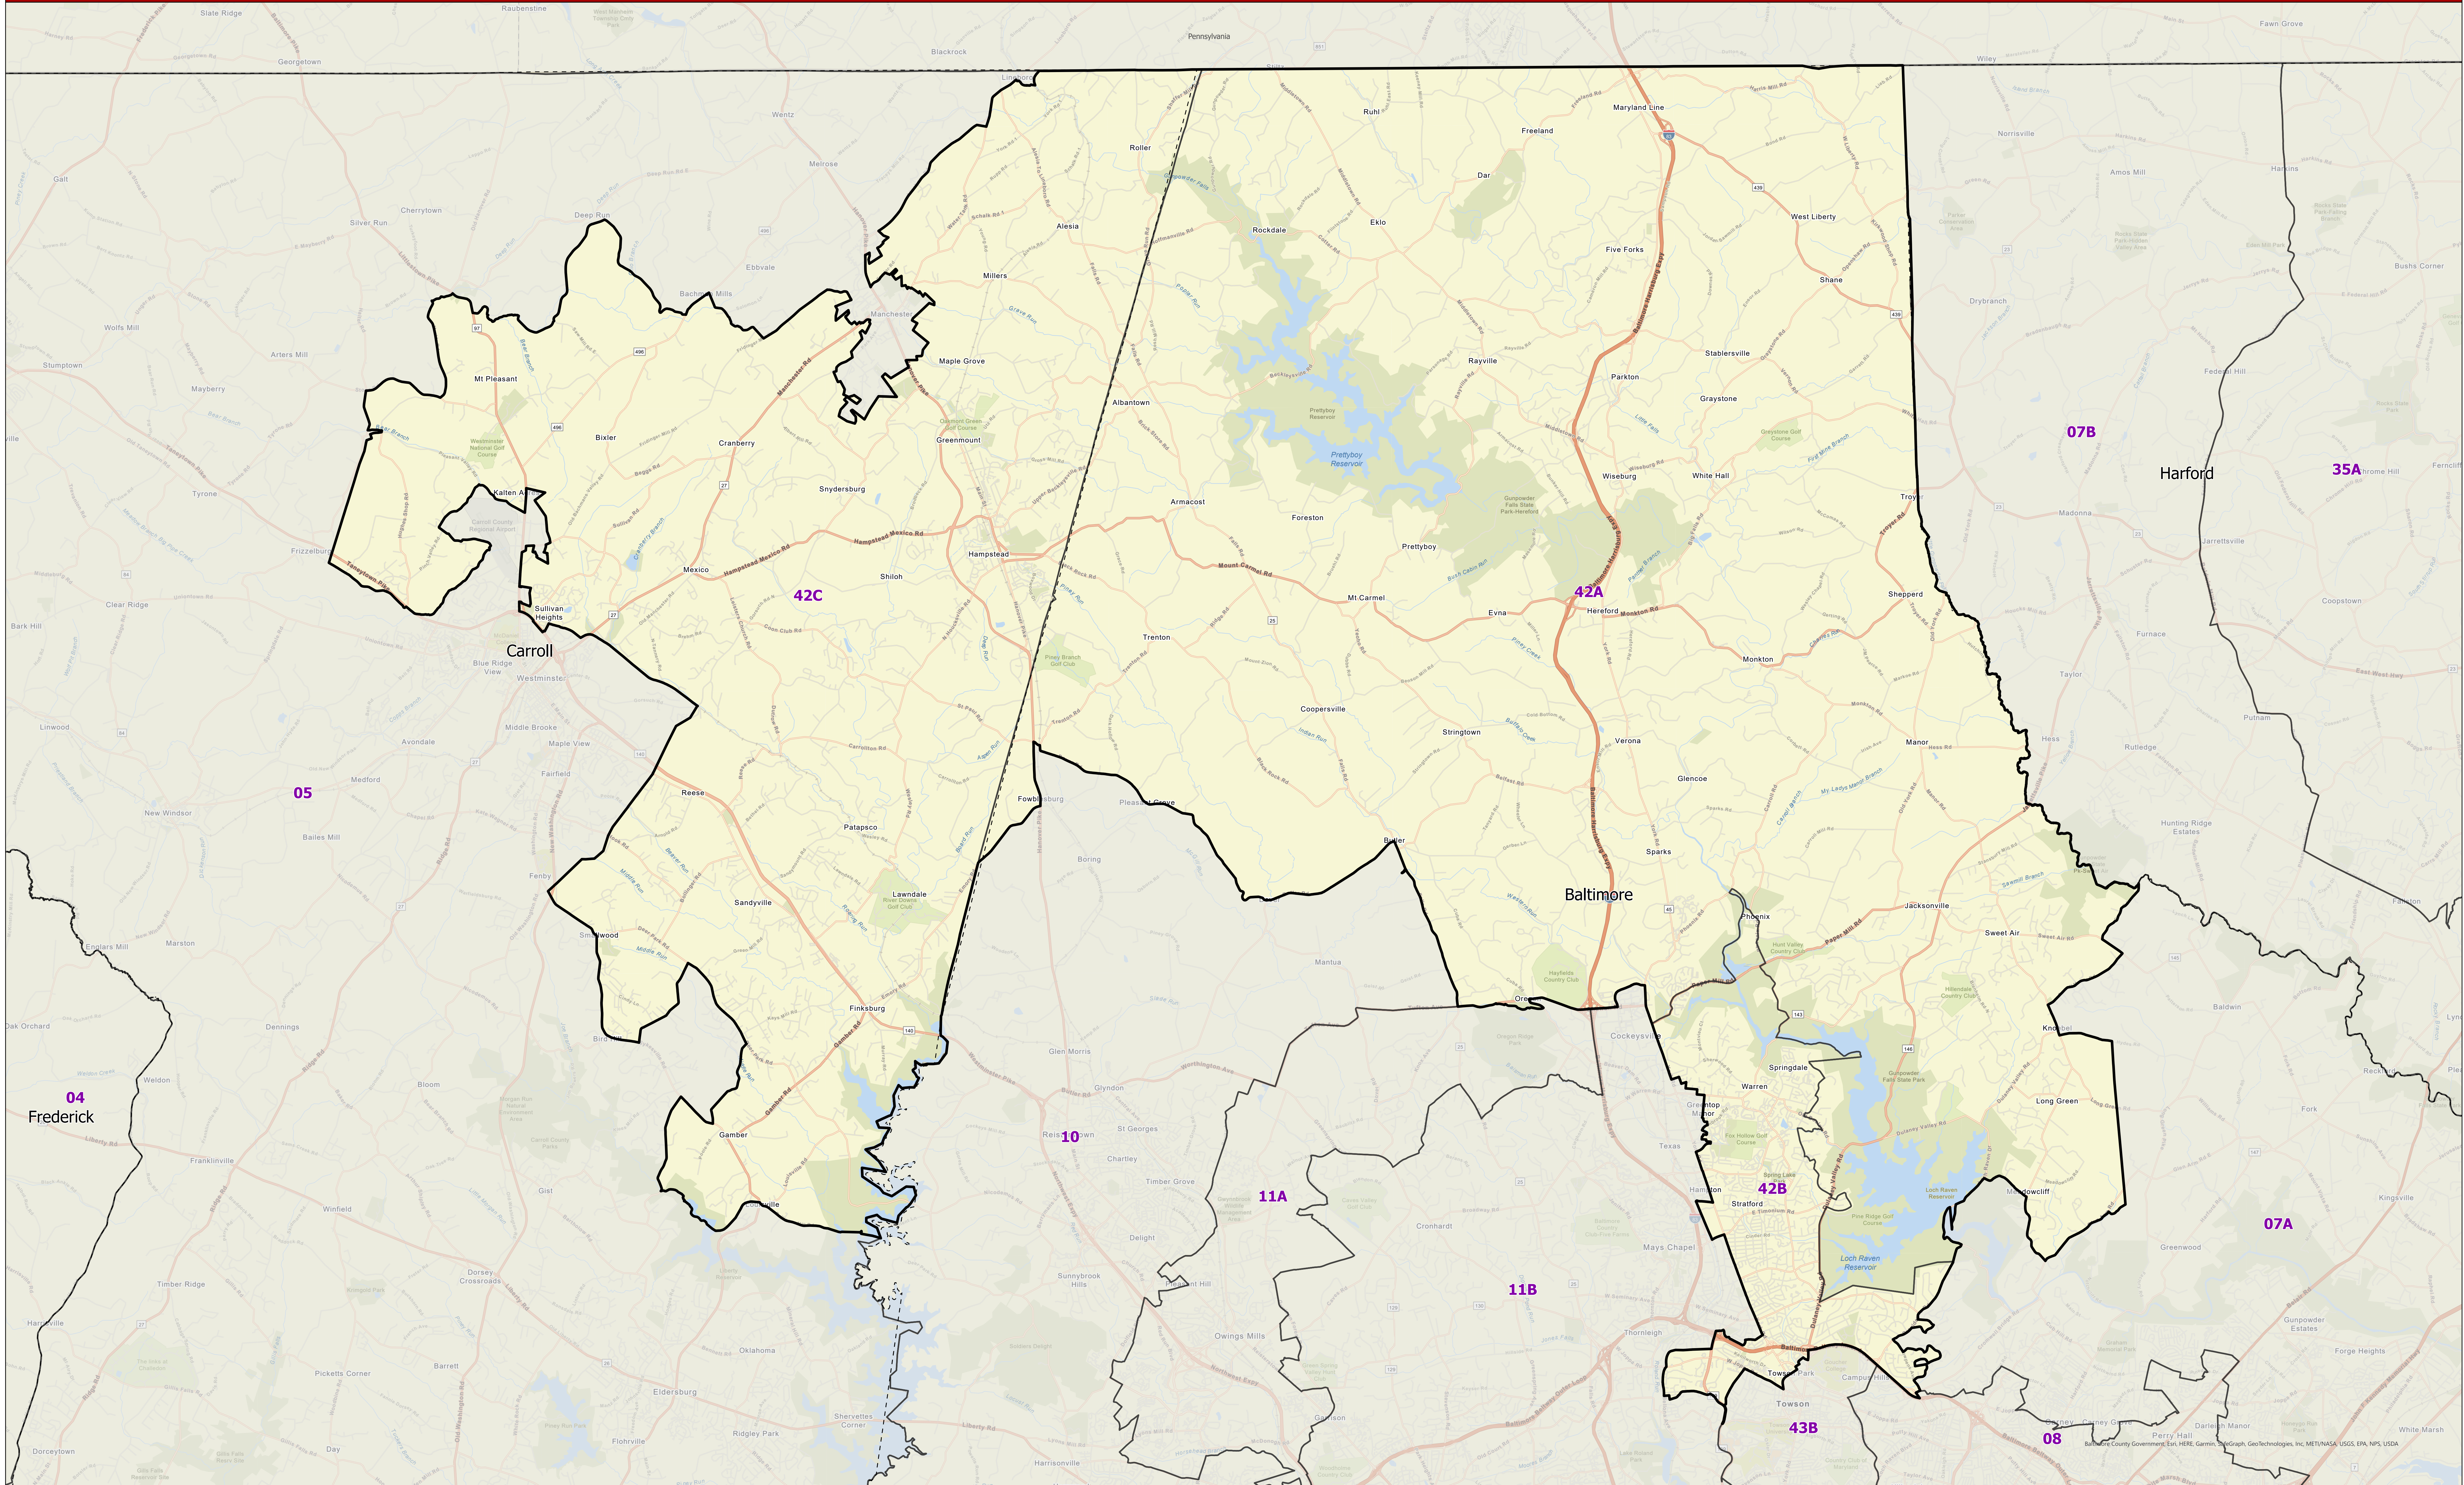

Maryland 2022 Legislative Districts District 42

Senate Bill 1012, Senate Joint Resolution 2 - General Assembly 2022 Session

Data Source: 2020 Census TIGER/Line Files & Senate Joint Resolution 2
General Assembly 2022 Session
Prepared by the Maryland Department of Planning
July 2022

Legend

- County Boundary (dashed line)
- District Boundary (solid line)