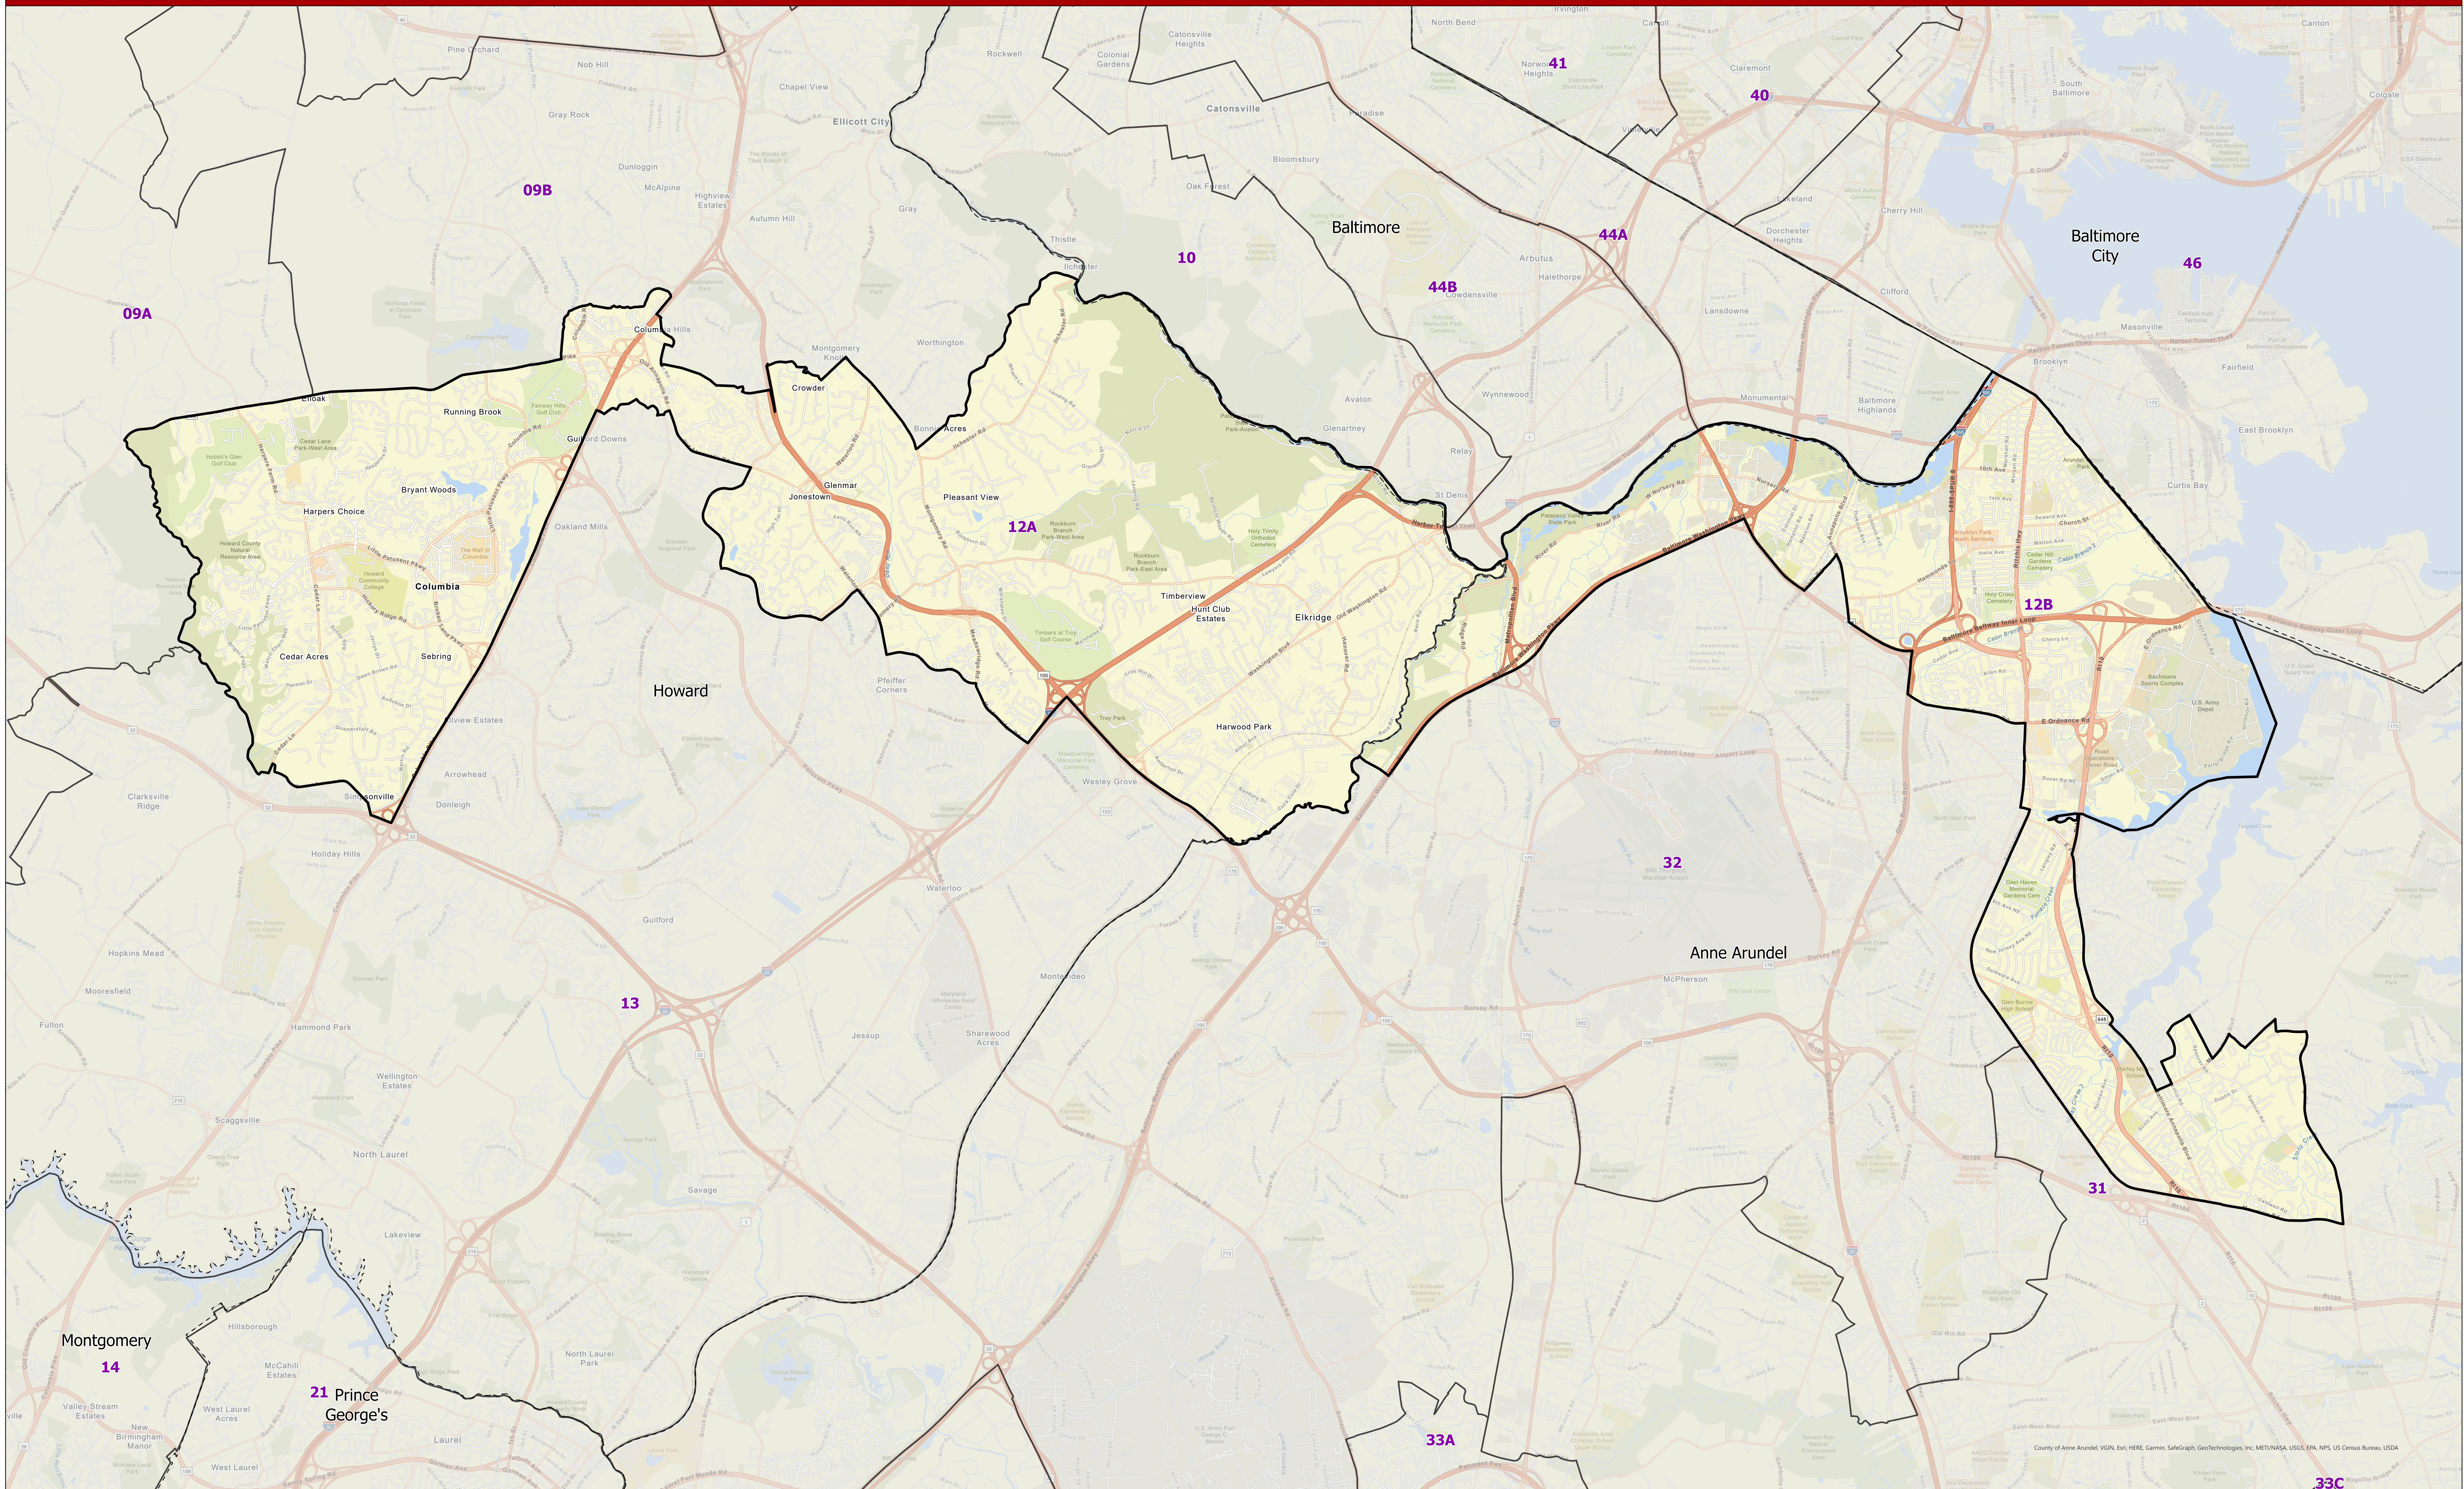

# Maryland 2022 Legislative Districts

## District 12

Senate Bill 1012, Senate Joint Resolution 2 - General Assembly 2022 Session

Data Source: 2020 Census TIGER/Line Files & Senate Joint Resolution 2  
General Assembly 2022 Session  
Prepared by the Maryland Department of Planning  
July 2022

Legend

- County Boundary (dashed line)
- District (solid line)