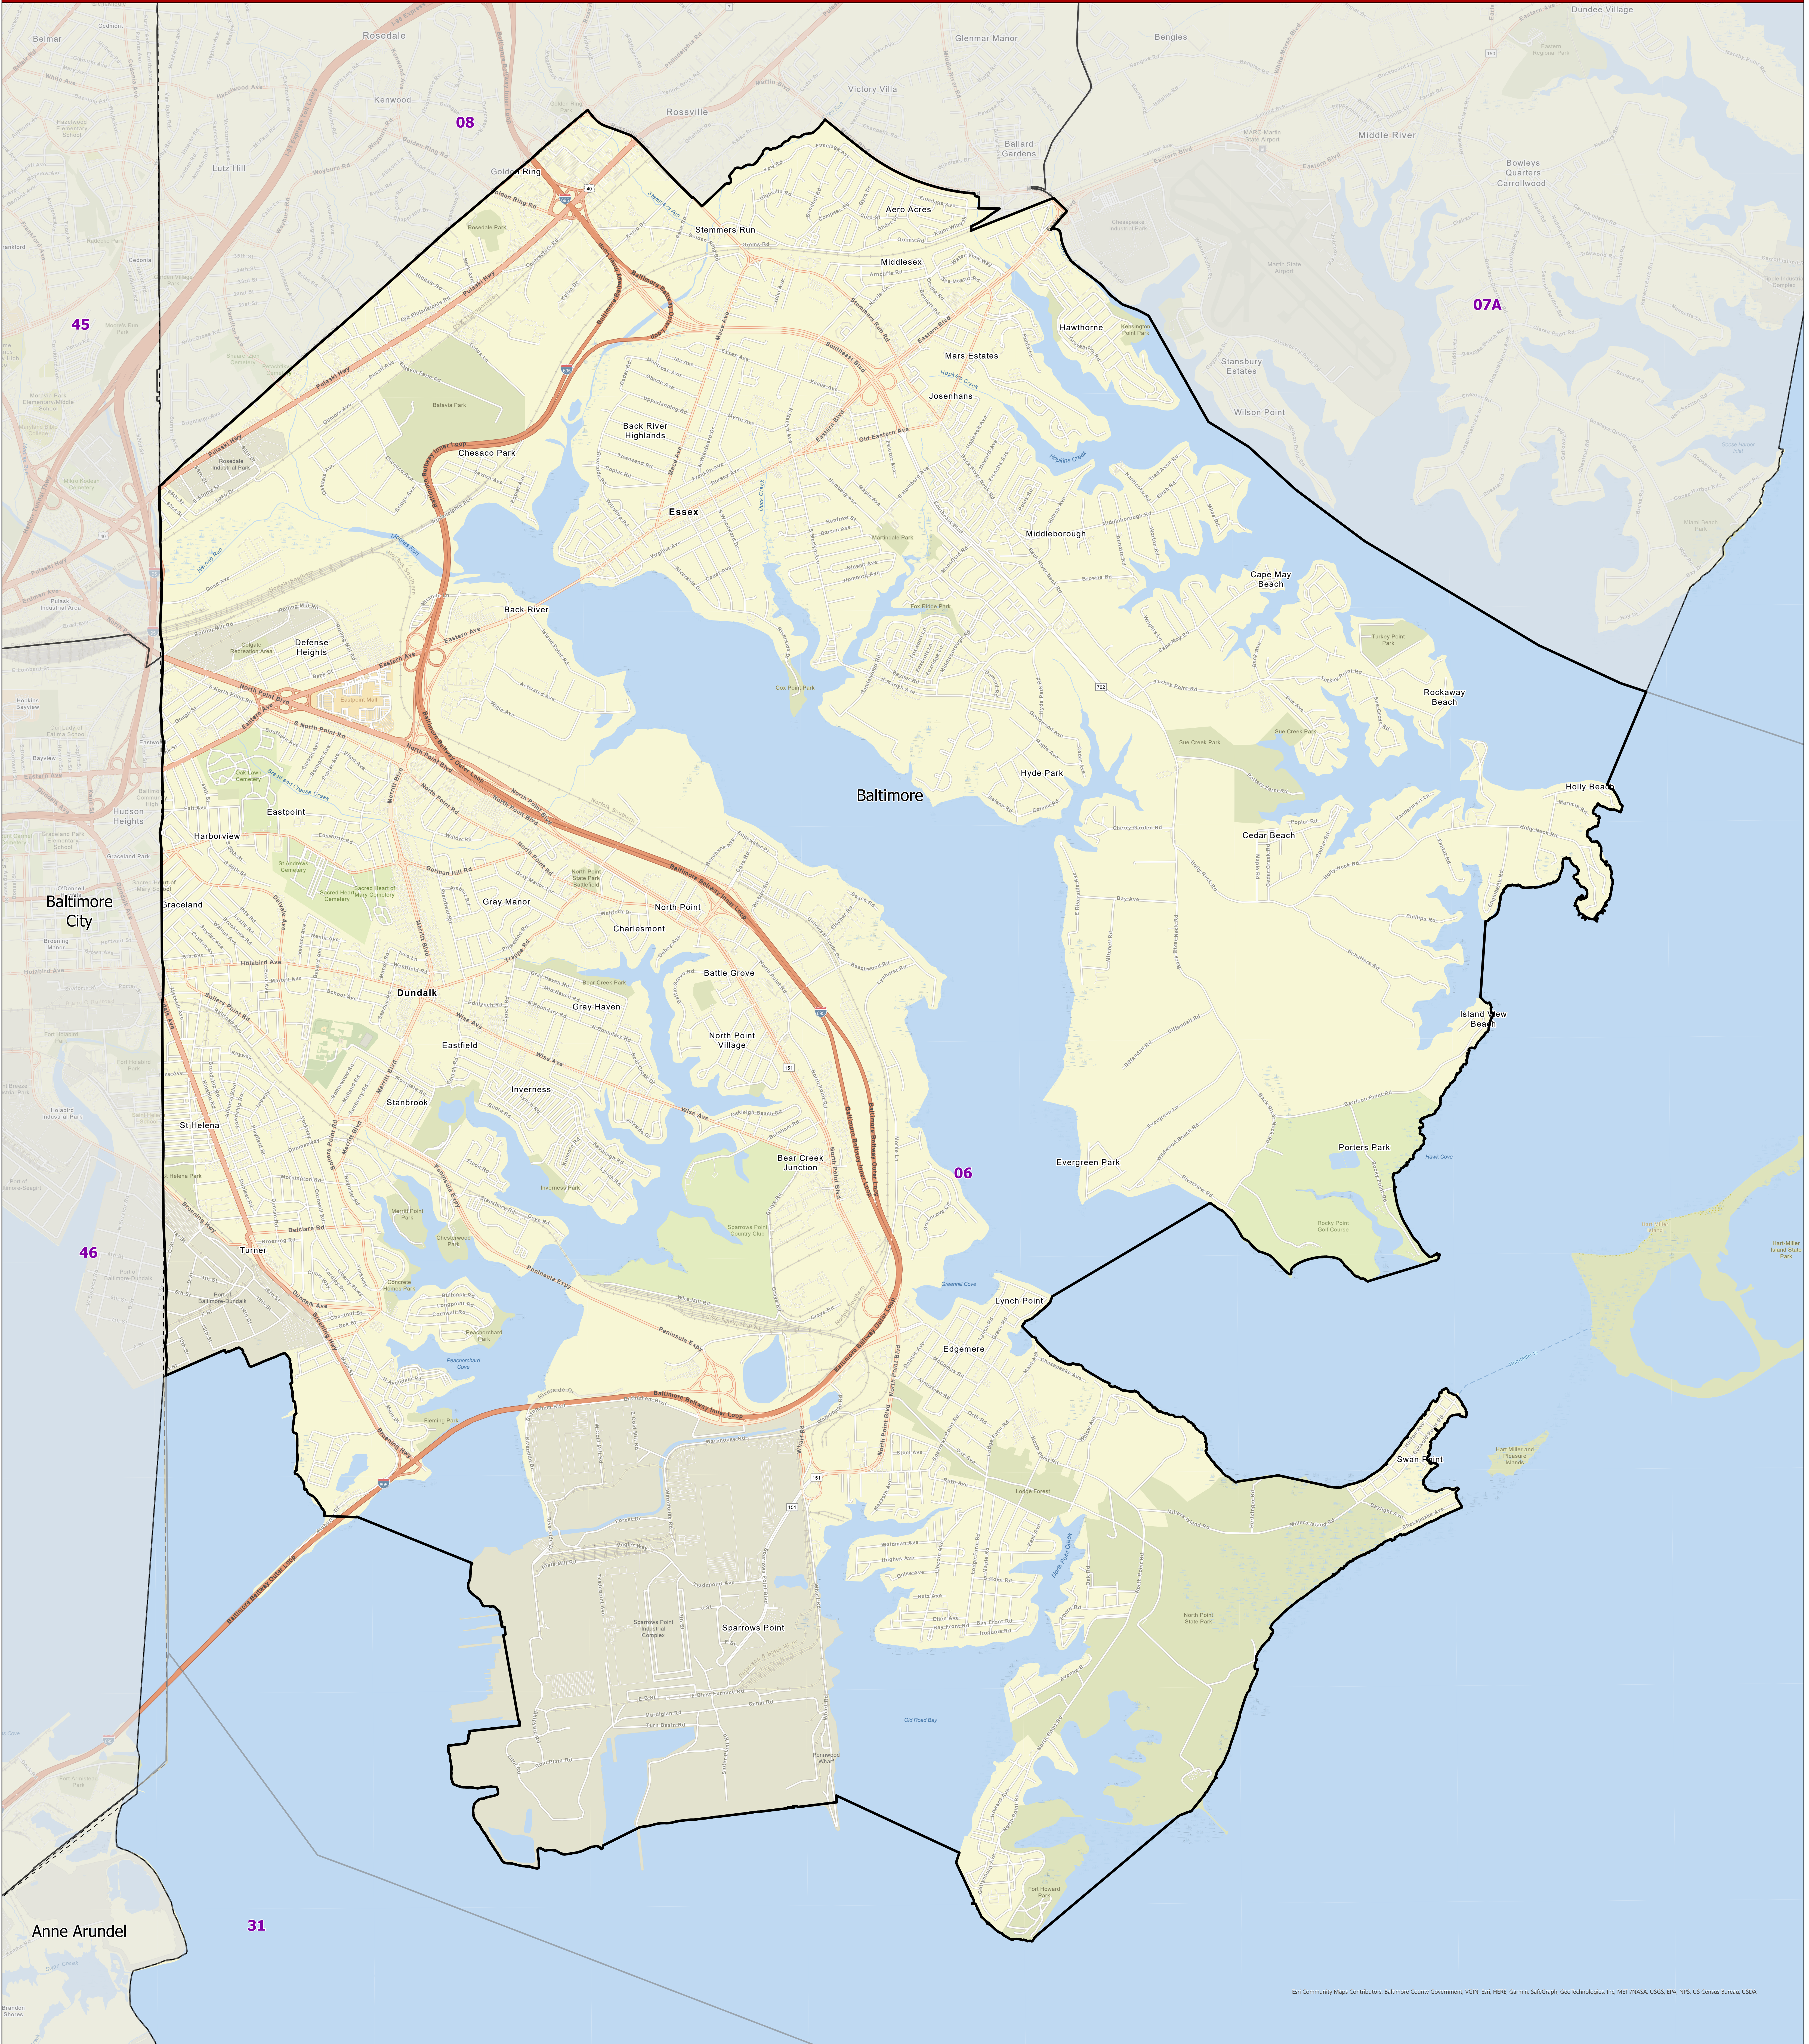

Maryland 2022 Legislative Districts

District 06

Senate Joint Resolution 2 - General Assembly 2022 Session

Data Source: 2020 Census TIGER/Line Files & Senate Joint Resolution 2
General Assembly 2022 Session
Prepared by the Maryland Department of Planning
July 2022

Legend

- County Boundary
- District