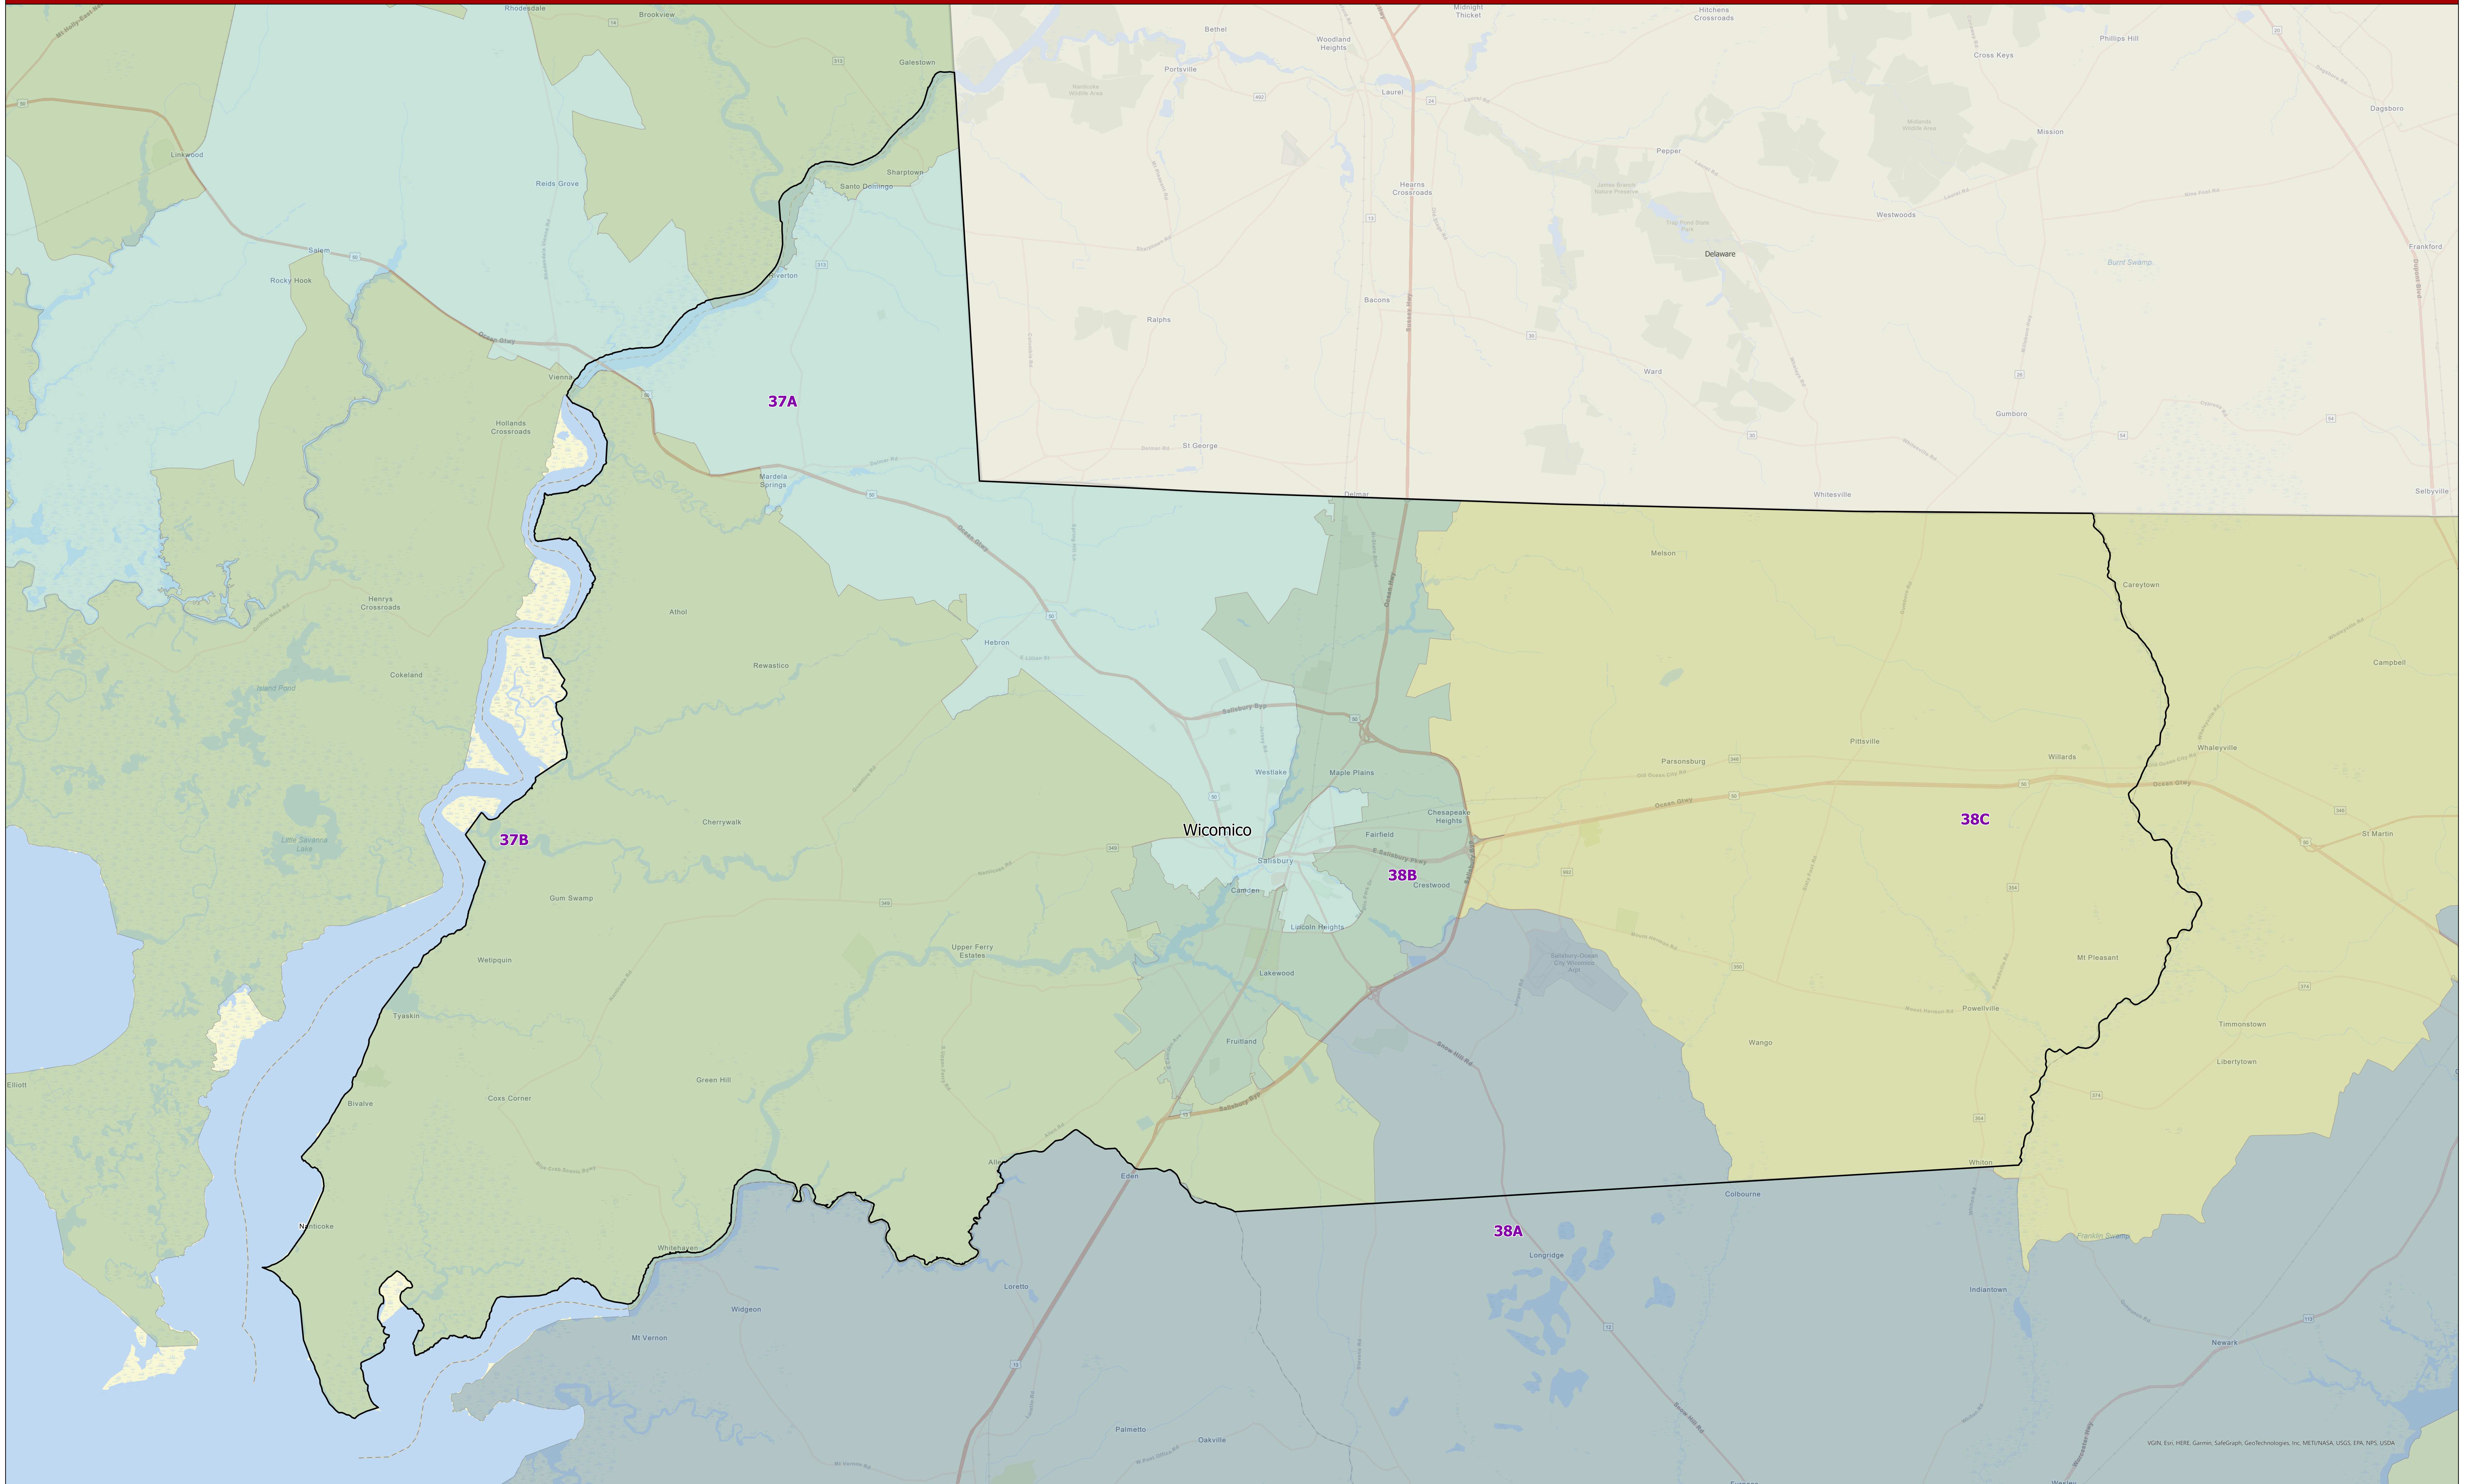

Maryland 2022 Legislative Districts Wicomico County

Senate Bill 1012, Senate Joint Resolution 2 - General Assembly 2022 Session

Data Source: 2020 Census TIGER/Line Files & Senate Joint Resolution 2
General Assembly 2022 Session
Prepared by the Maryland Department of Planning
July 2022