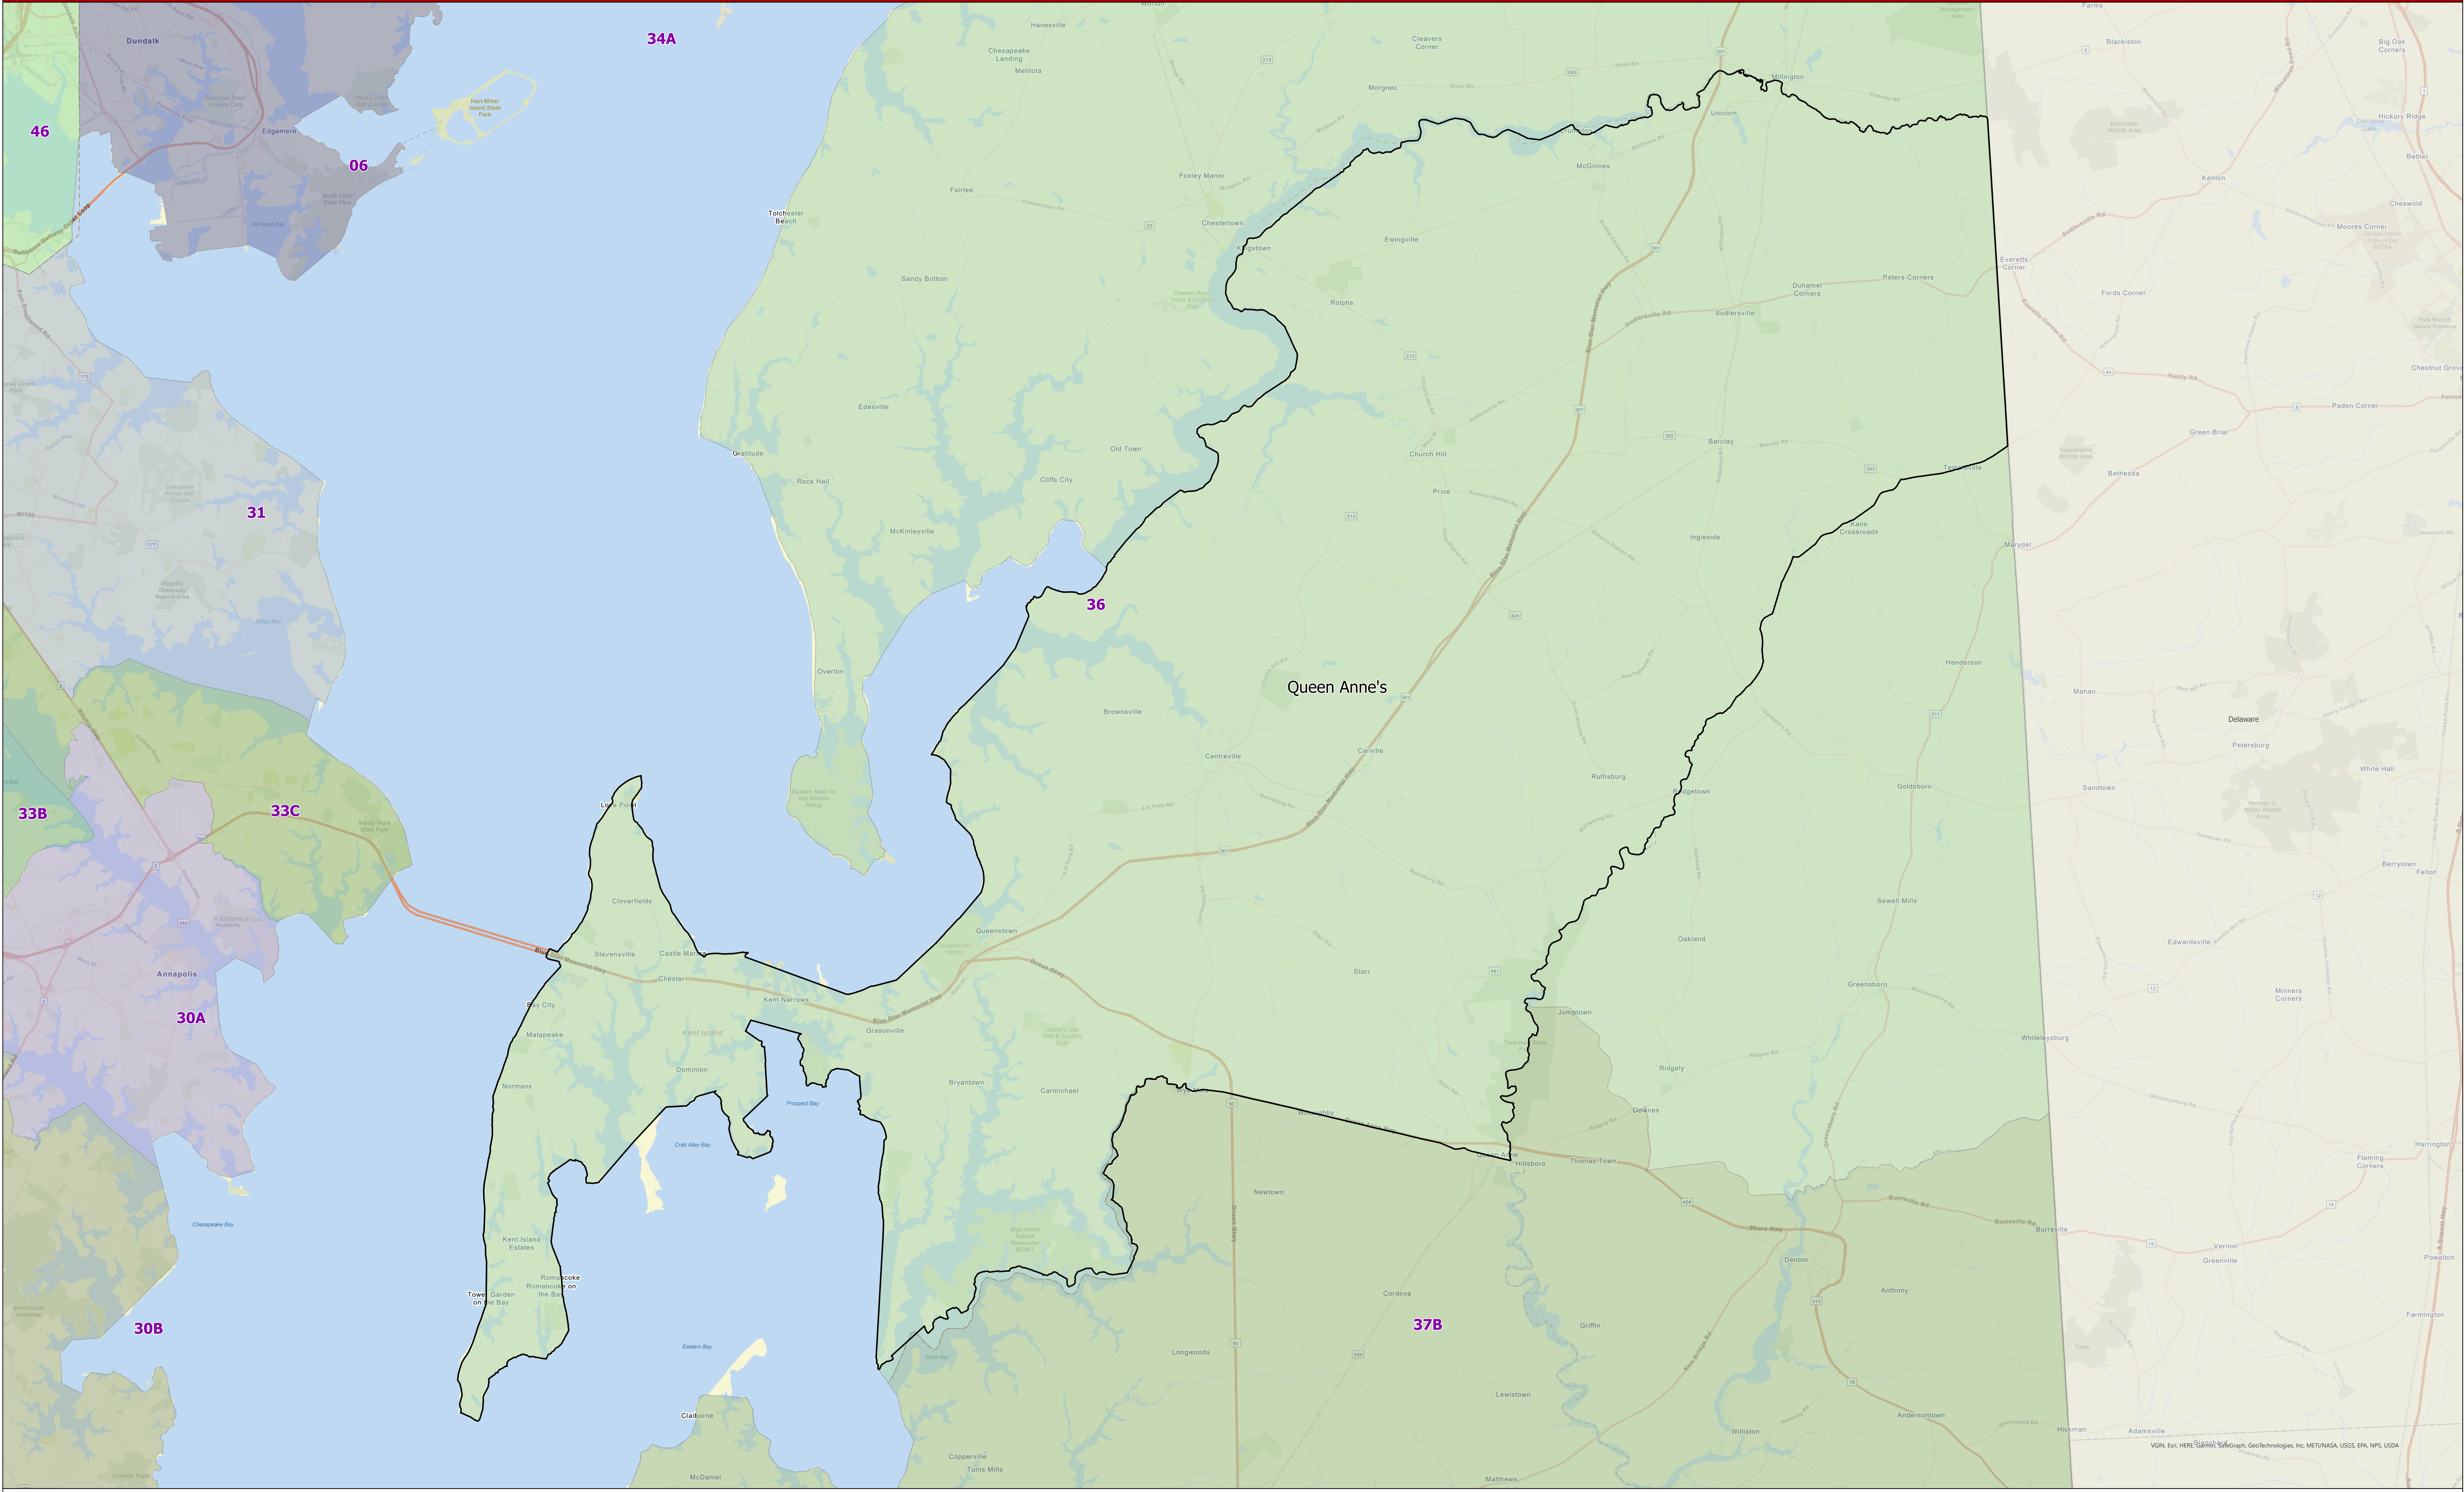

Maryland 2022 Legislative Districts

Queen Anne's County

Senate Bill 1012, Senate Joint Resolution 2 - General Assembly 2022 Session

Data Source: 2020 Census TIGER/Line Files & Senate Joint Resolution 2
General Assembly 2022 Session
Prepared by the Maryland Department of Planning
July 2022

Legend

County Boundary	DISTRICT 36