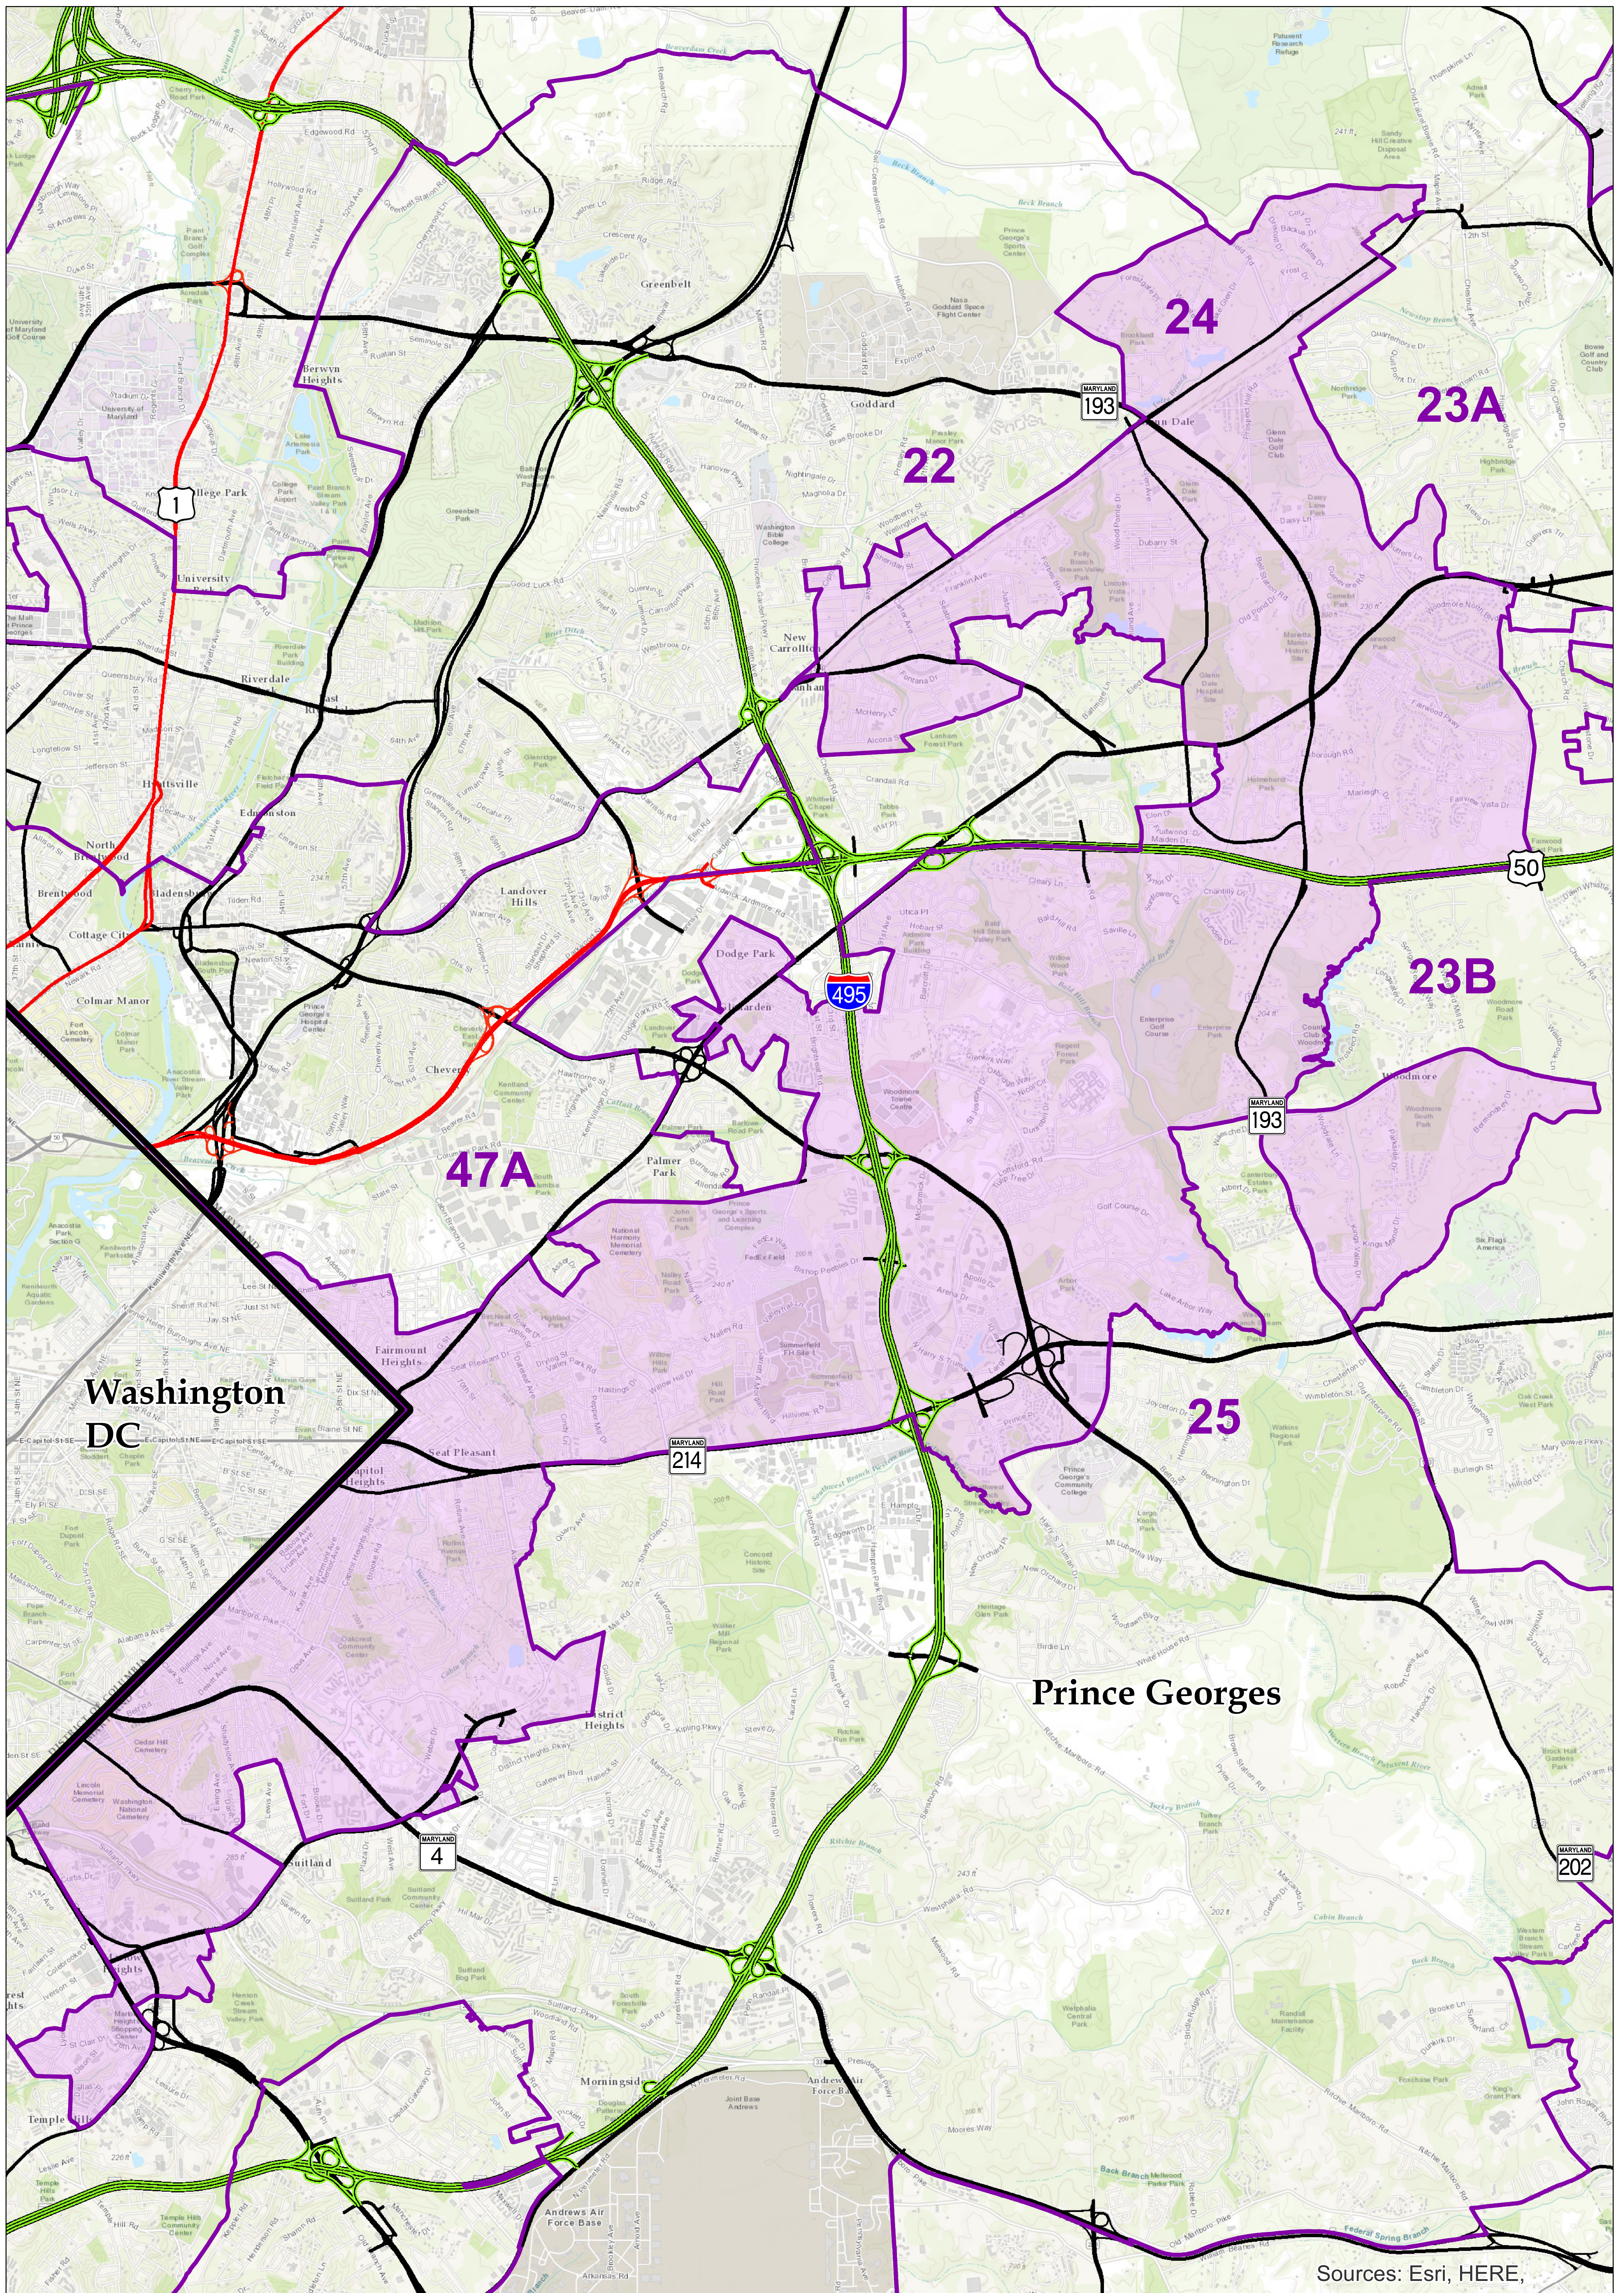

Maryland 2012 Legislative District 24

SJR1/HJR1, February 24, 2012

Prepared by Maryland Department of Planning
State Data Center, Redistricting, April 2017

Note: Legislative District Boundary line is based on
Census TIGER/Line.

Sources: Esri, HERE,