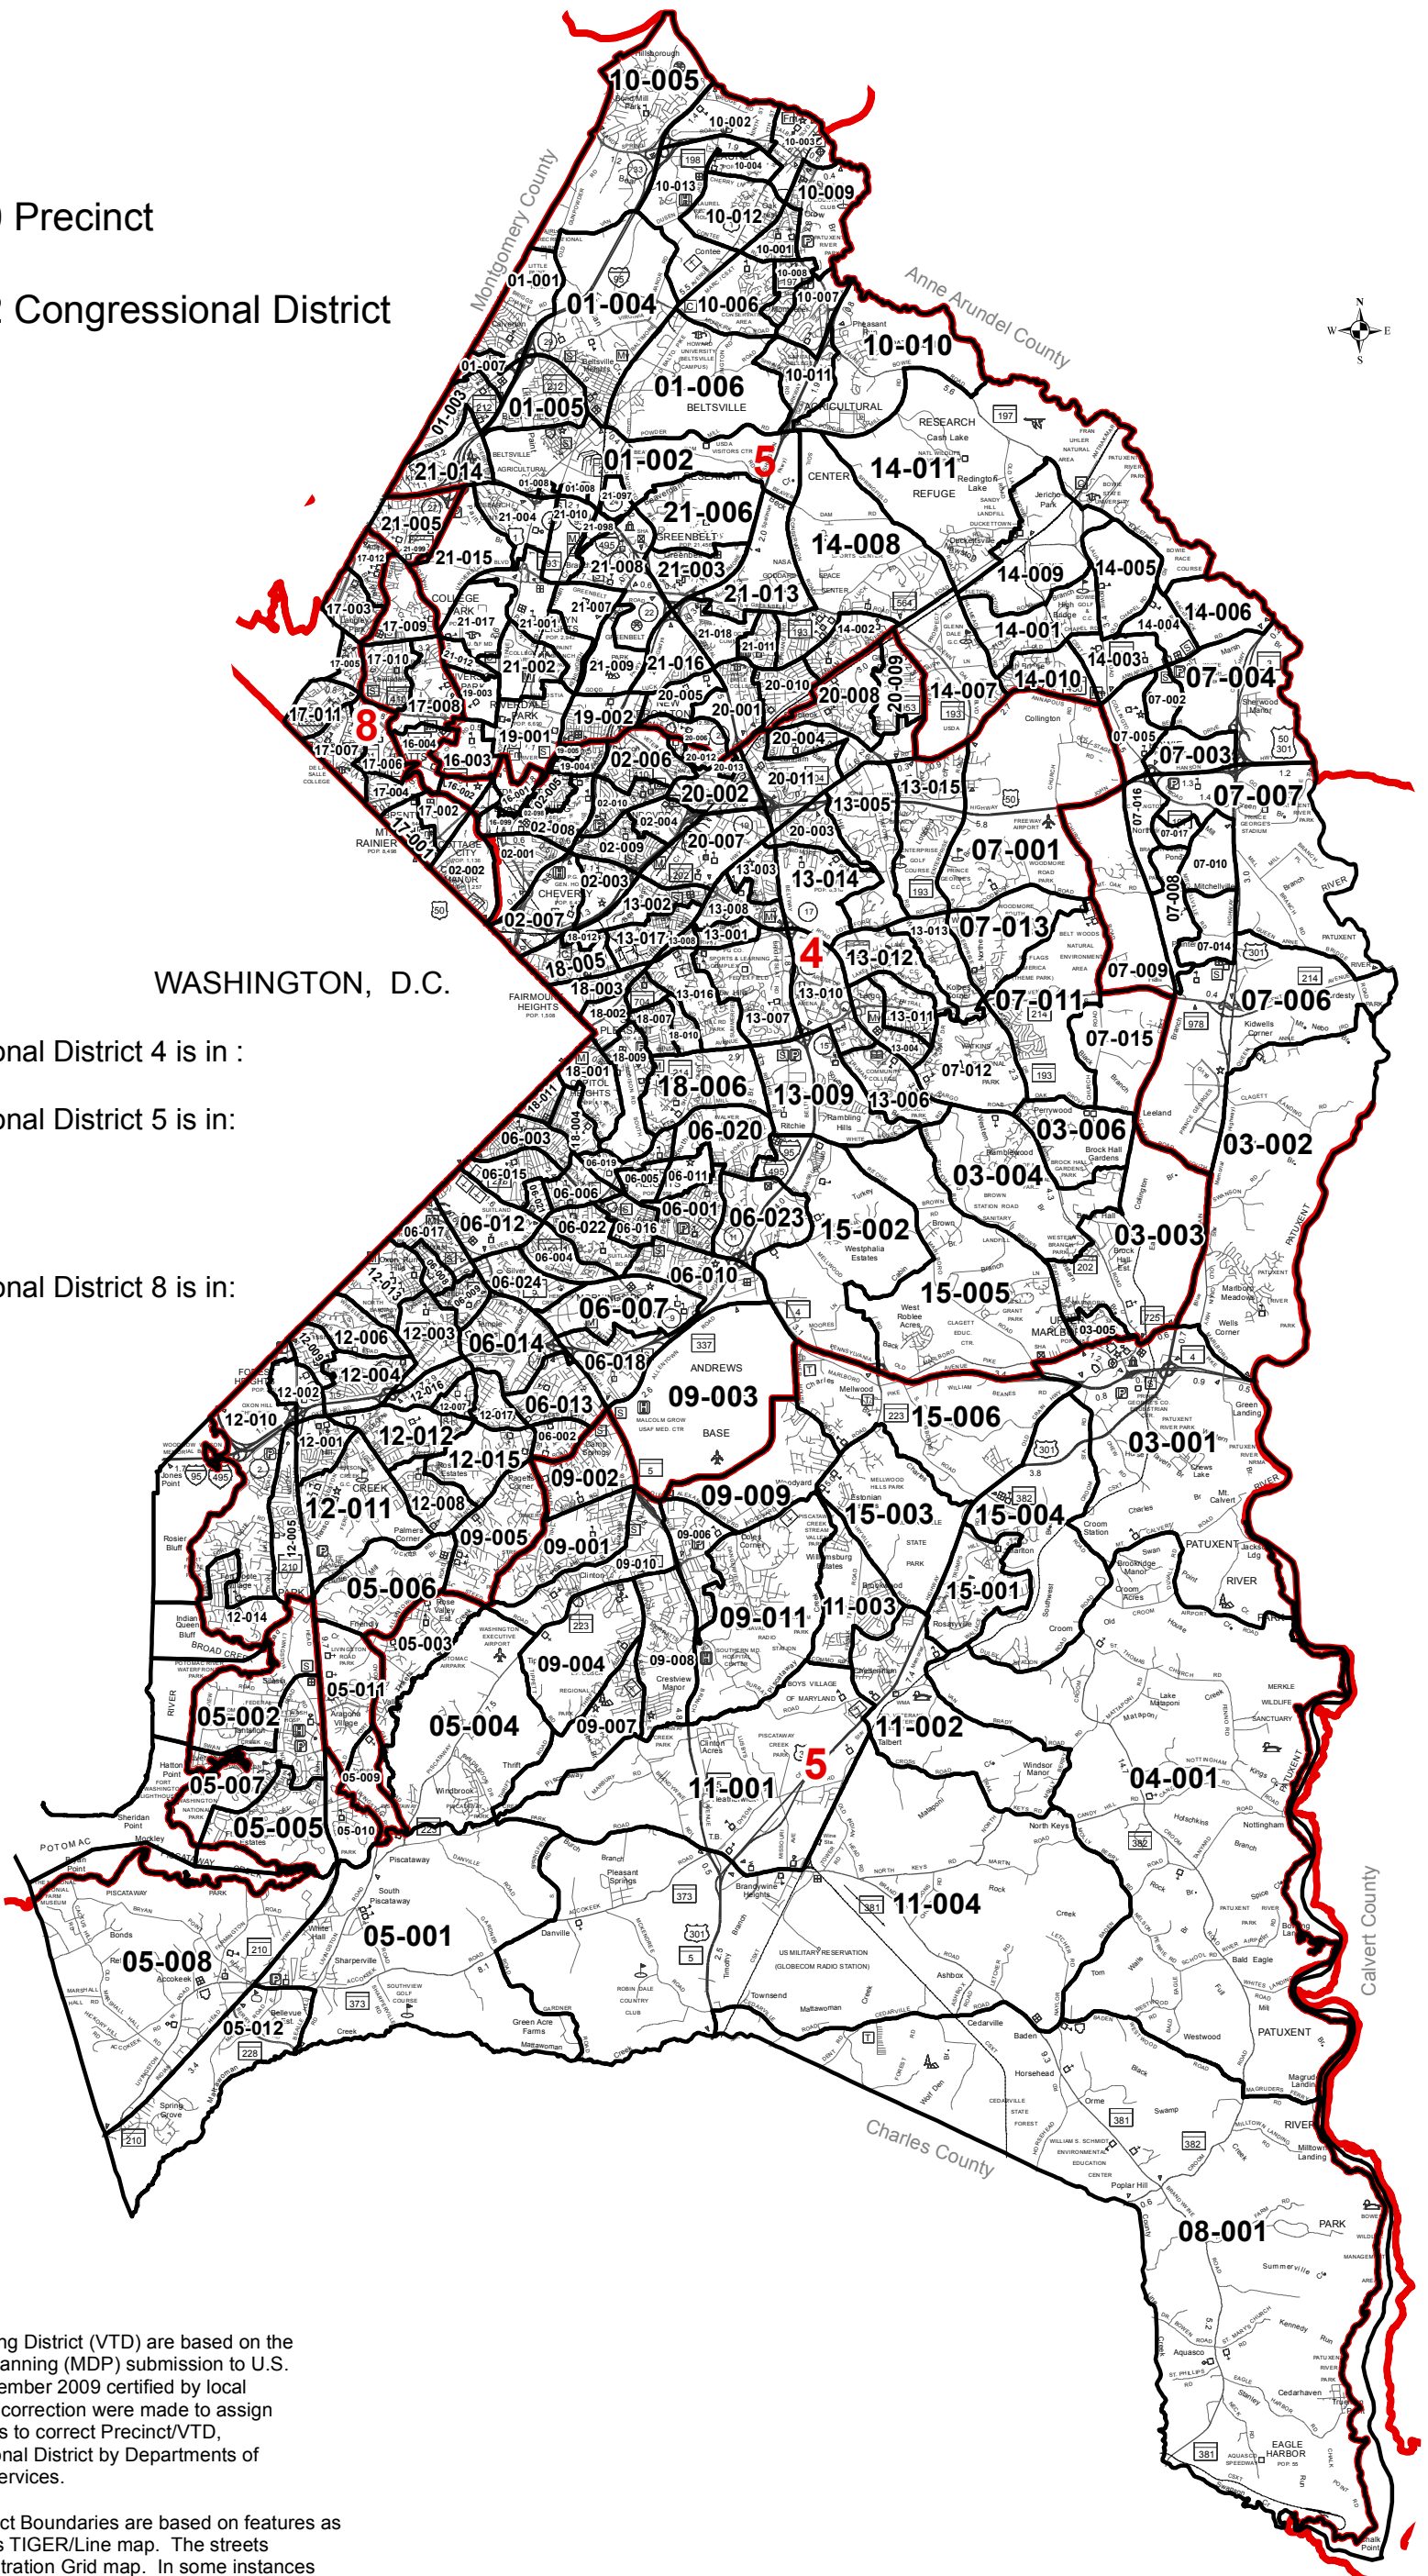

2010 Precincts & 2022 Congressional Districts

(Senate Bill 805 May 6, 2022)

Prince George's County, Maryland

-  2010 Precinct
-  2022 Congressional District

Part of Congressional District 4 is in :
 Montgomery Co.
 Part of Congressional District 5 is in :
 Anne arudel Co.
 Calvert Co.
 Charles Co.
 St. Mary's Co.
 Part of Congressional District 8 is in :
 Montgomery Co.

Census 2010 Precinct/Voting District (VTD) are based on the Maryland Department of Planning (MDP) submission to U.S. Bureau of the Census November 2009 certified by local Boards of Elections. Minor correction were made to assign Census missassigned blocks to correct Precinct/VTD, Legislative and Congressional District by Departments of Planning and Legislative Services.

Note: Congressional District Boundaries are based on features as shown on the 2010 Census TIGER/Line map. The streets are State Highway Administration Grid map. In some instances the 2010 Census TIGER/Line data may not align with the SHA street grid.