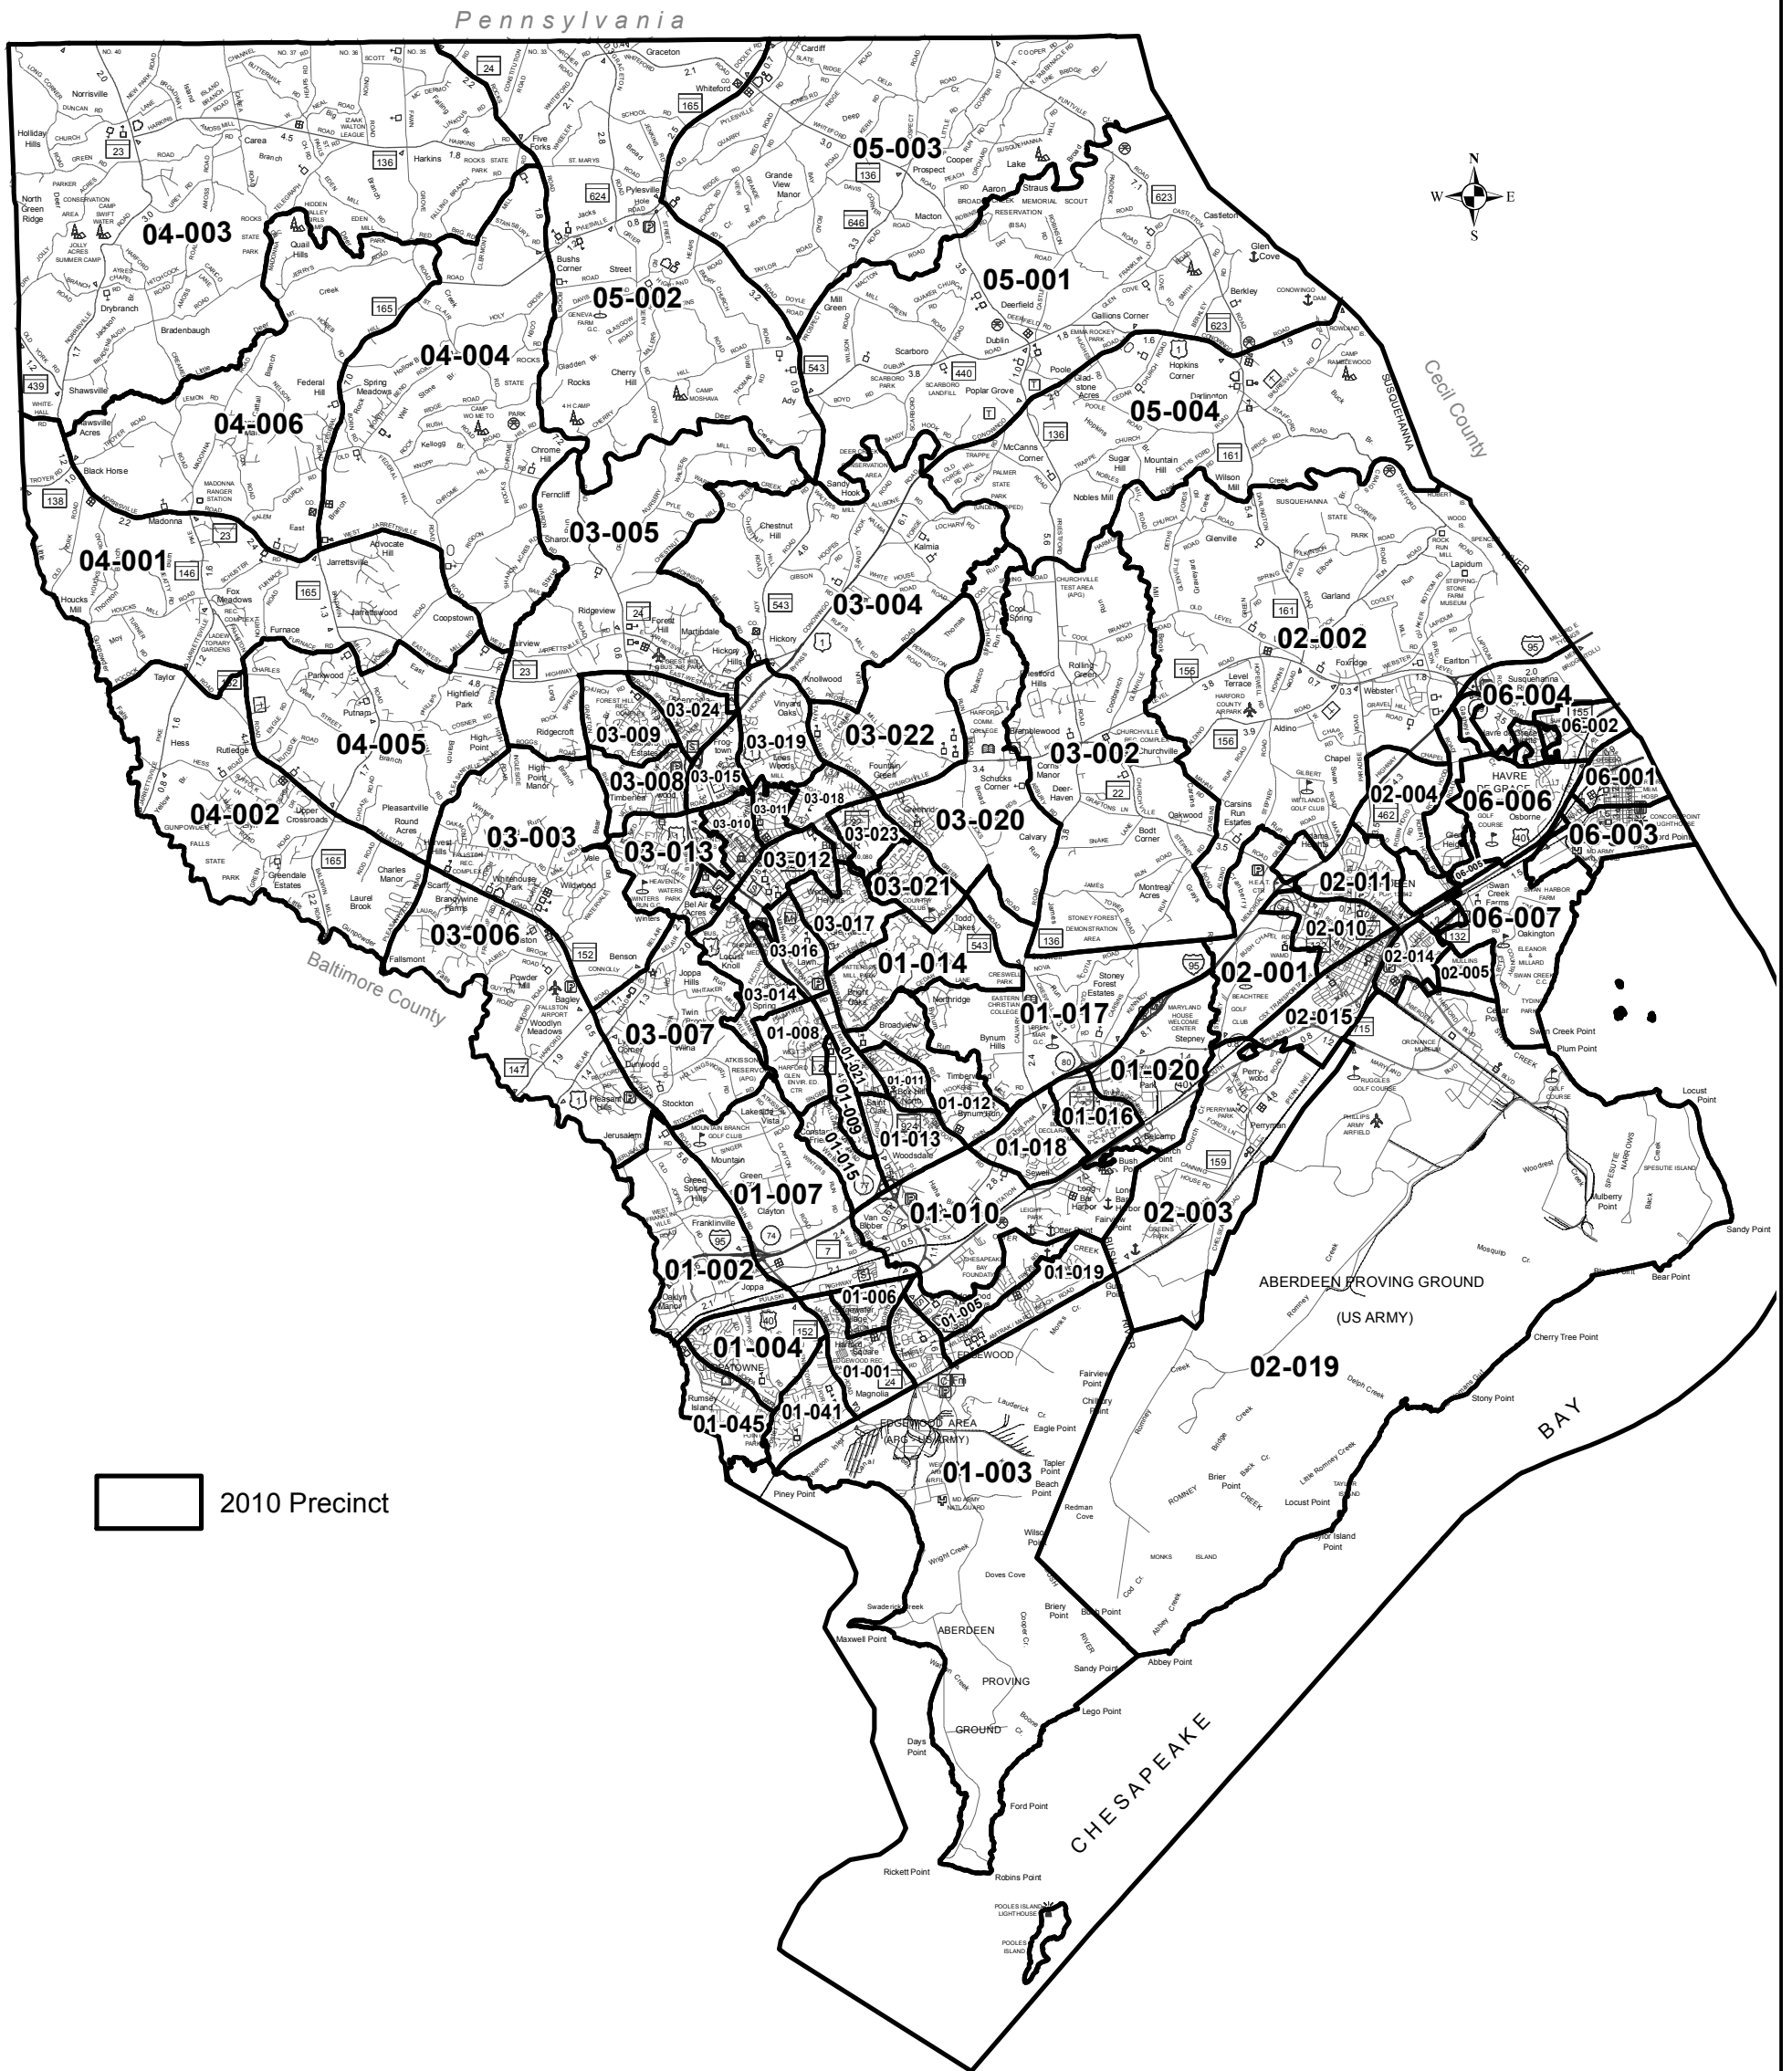

2010 Precincts

Harford County, Maryland

Census 2010 Precinct/Voting District (VTD) are based on the Maryland Department of Planning (MDP) submission to U.S. Bureau of the Census November 2009 certified by local Boards of Elections. Minor correction were made to assign Census missassigned blocks to correct Precinct/VTD, Legislative and Congressional District by Departments of Planning and Legislative Services.

Note: The streets are State Highway Administration Grid map. In some instances the 2010 Census TIGER/Line data may not align with the SHA street grid.