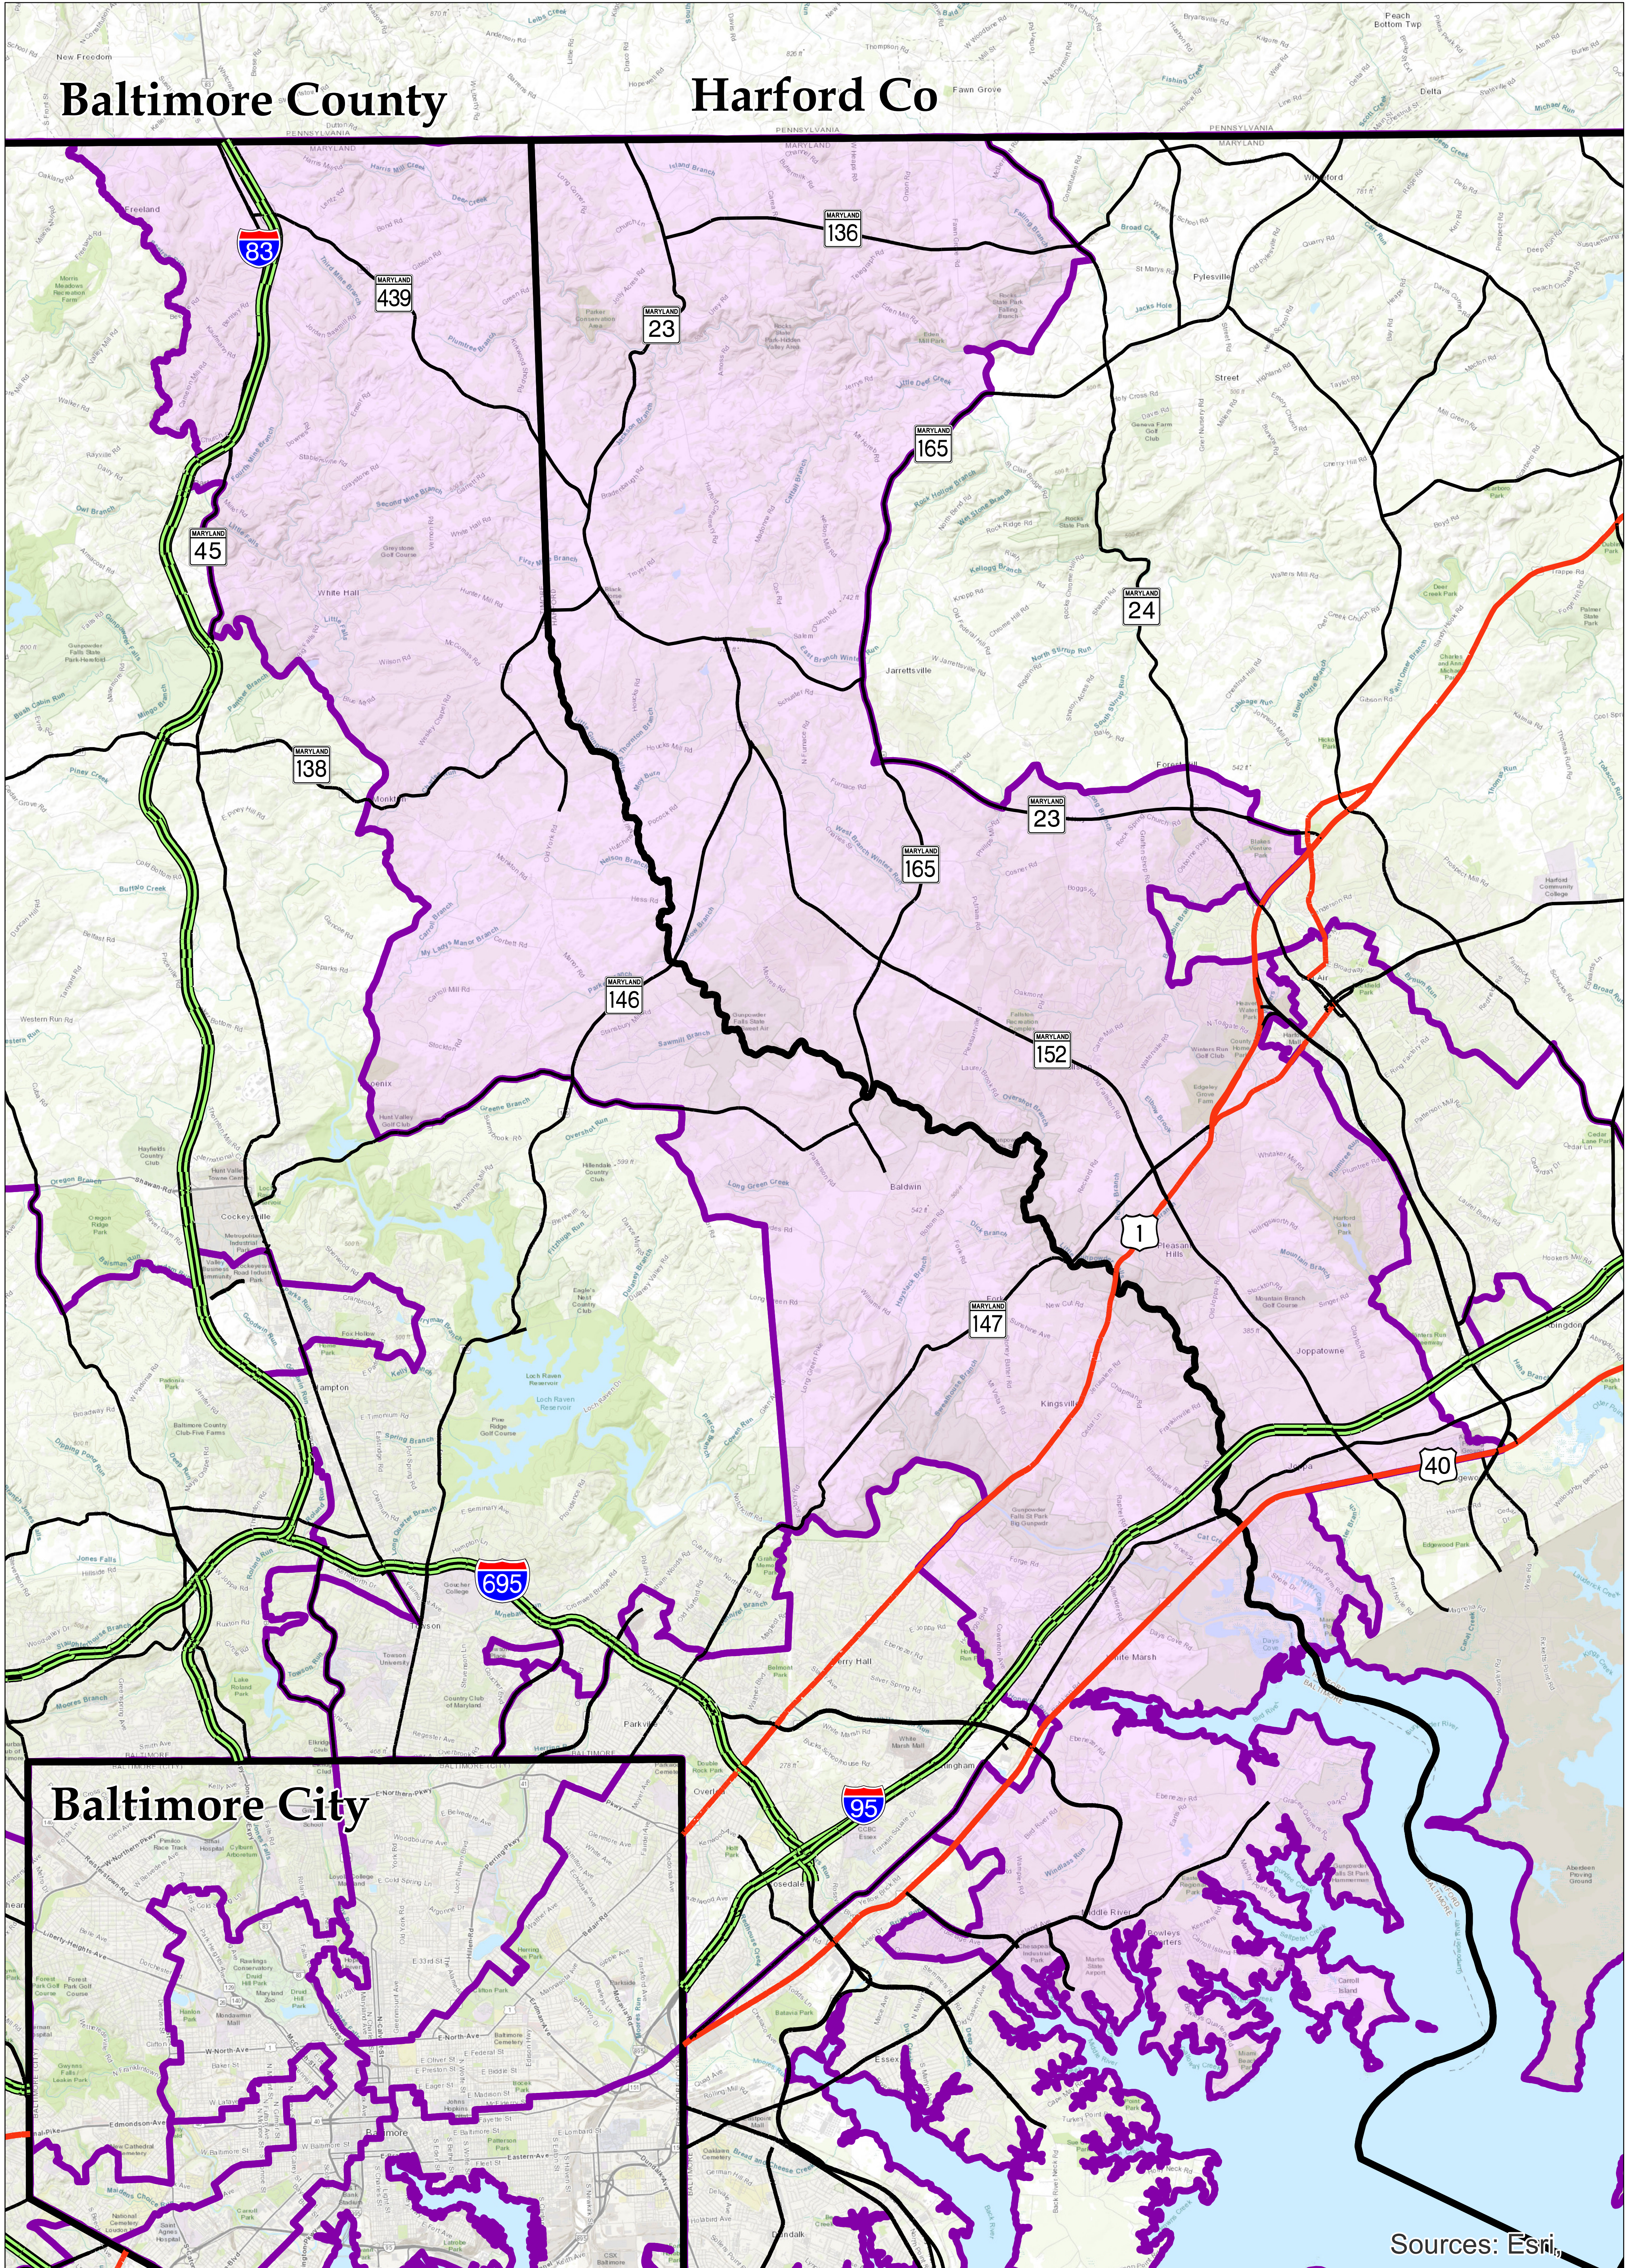

Maryland 2012 Legislative District 7

SJR1/HJR1, February 24, 2012

Prepared by Maryland Department of Planning
State Data Center, Redistricting, January 2018

Note: Legislative District Boundary line is based on
Census TIGER/Line.

Sources: Esri