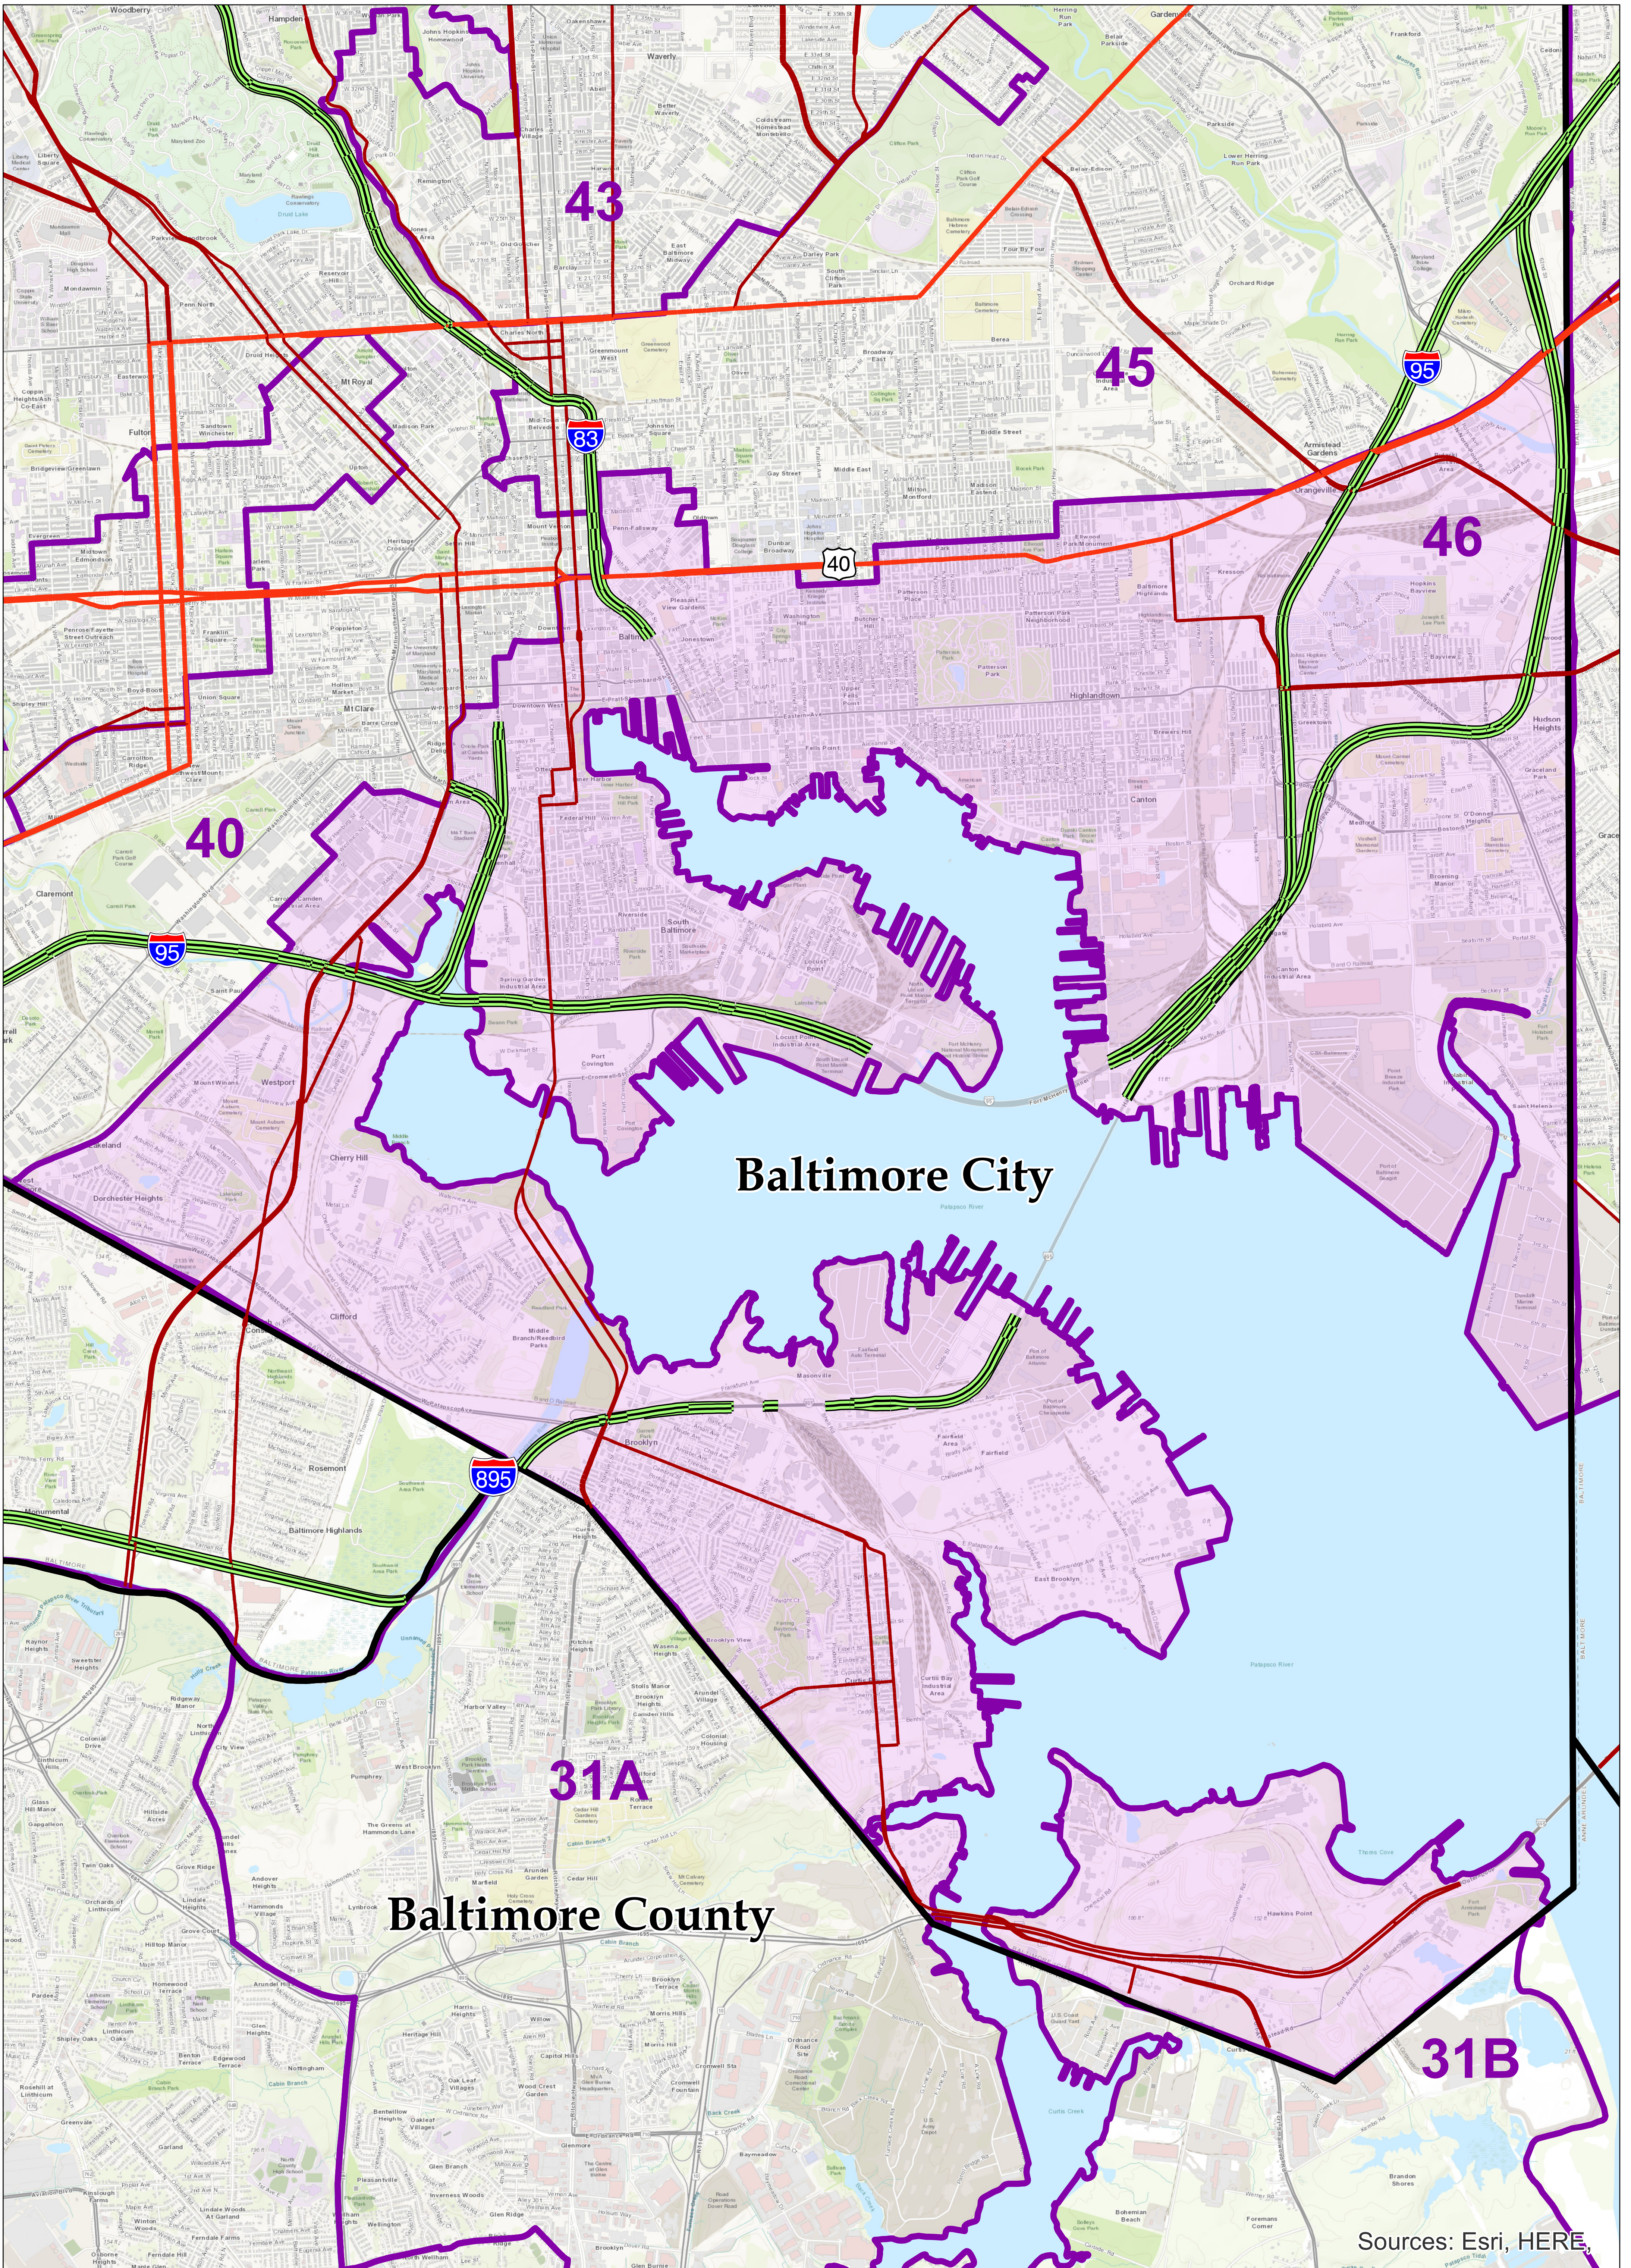

# Maryland 2012 Legislative District 46

SJR1/HJR1, February 24, 2012

Prepared by Maryland Department of Planning  
State Data Center, Redistricting, January 2018

Note: Legislative District Boundary line is based on  
Census TIGER/Line.

Sources: Esri, HERE,