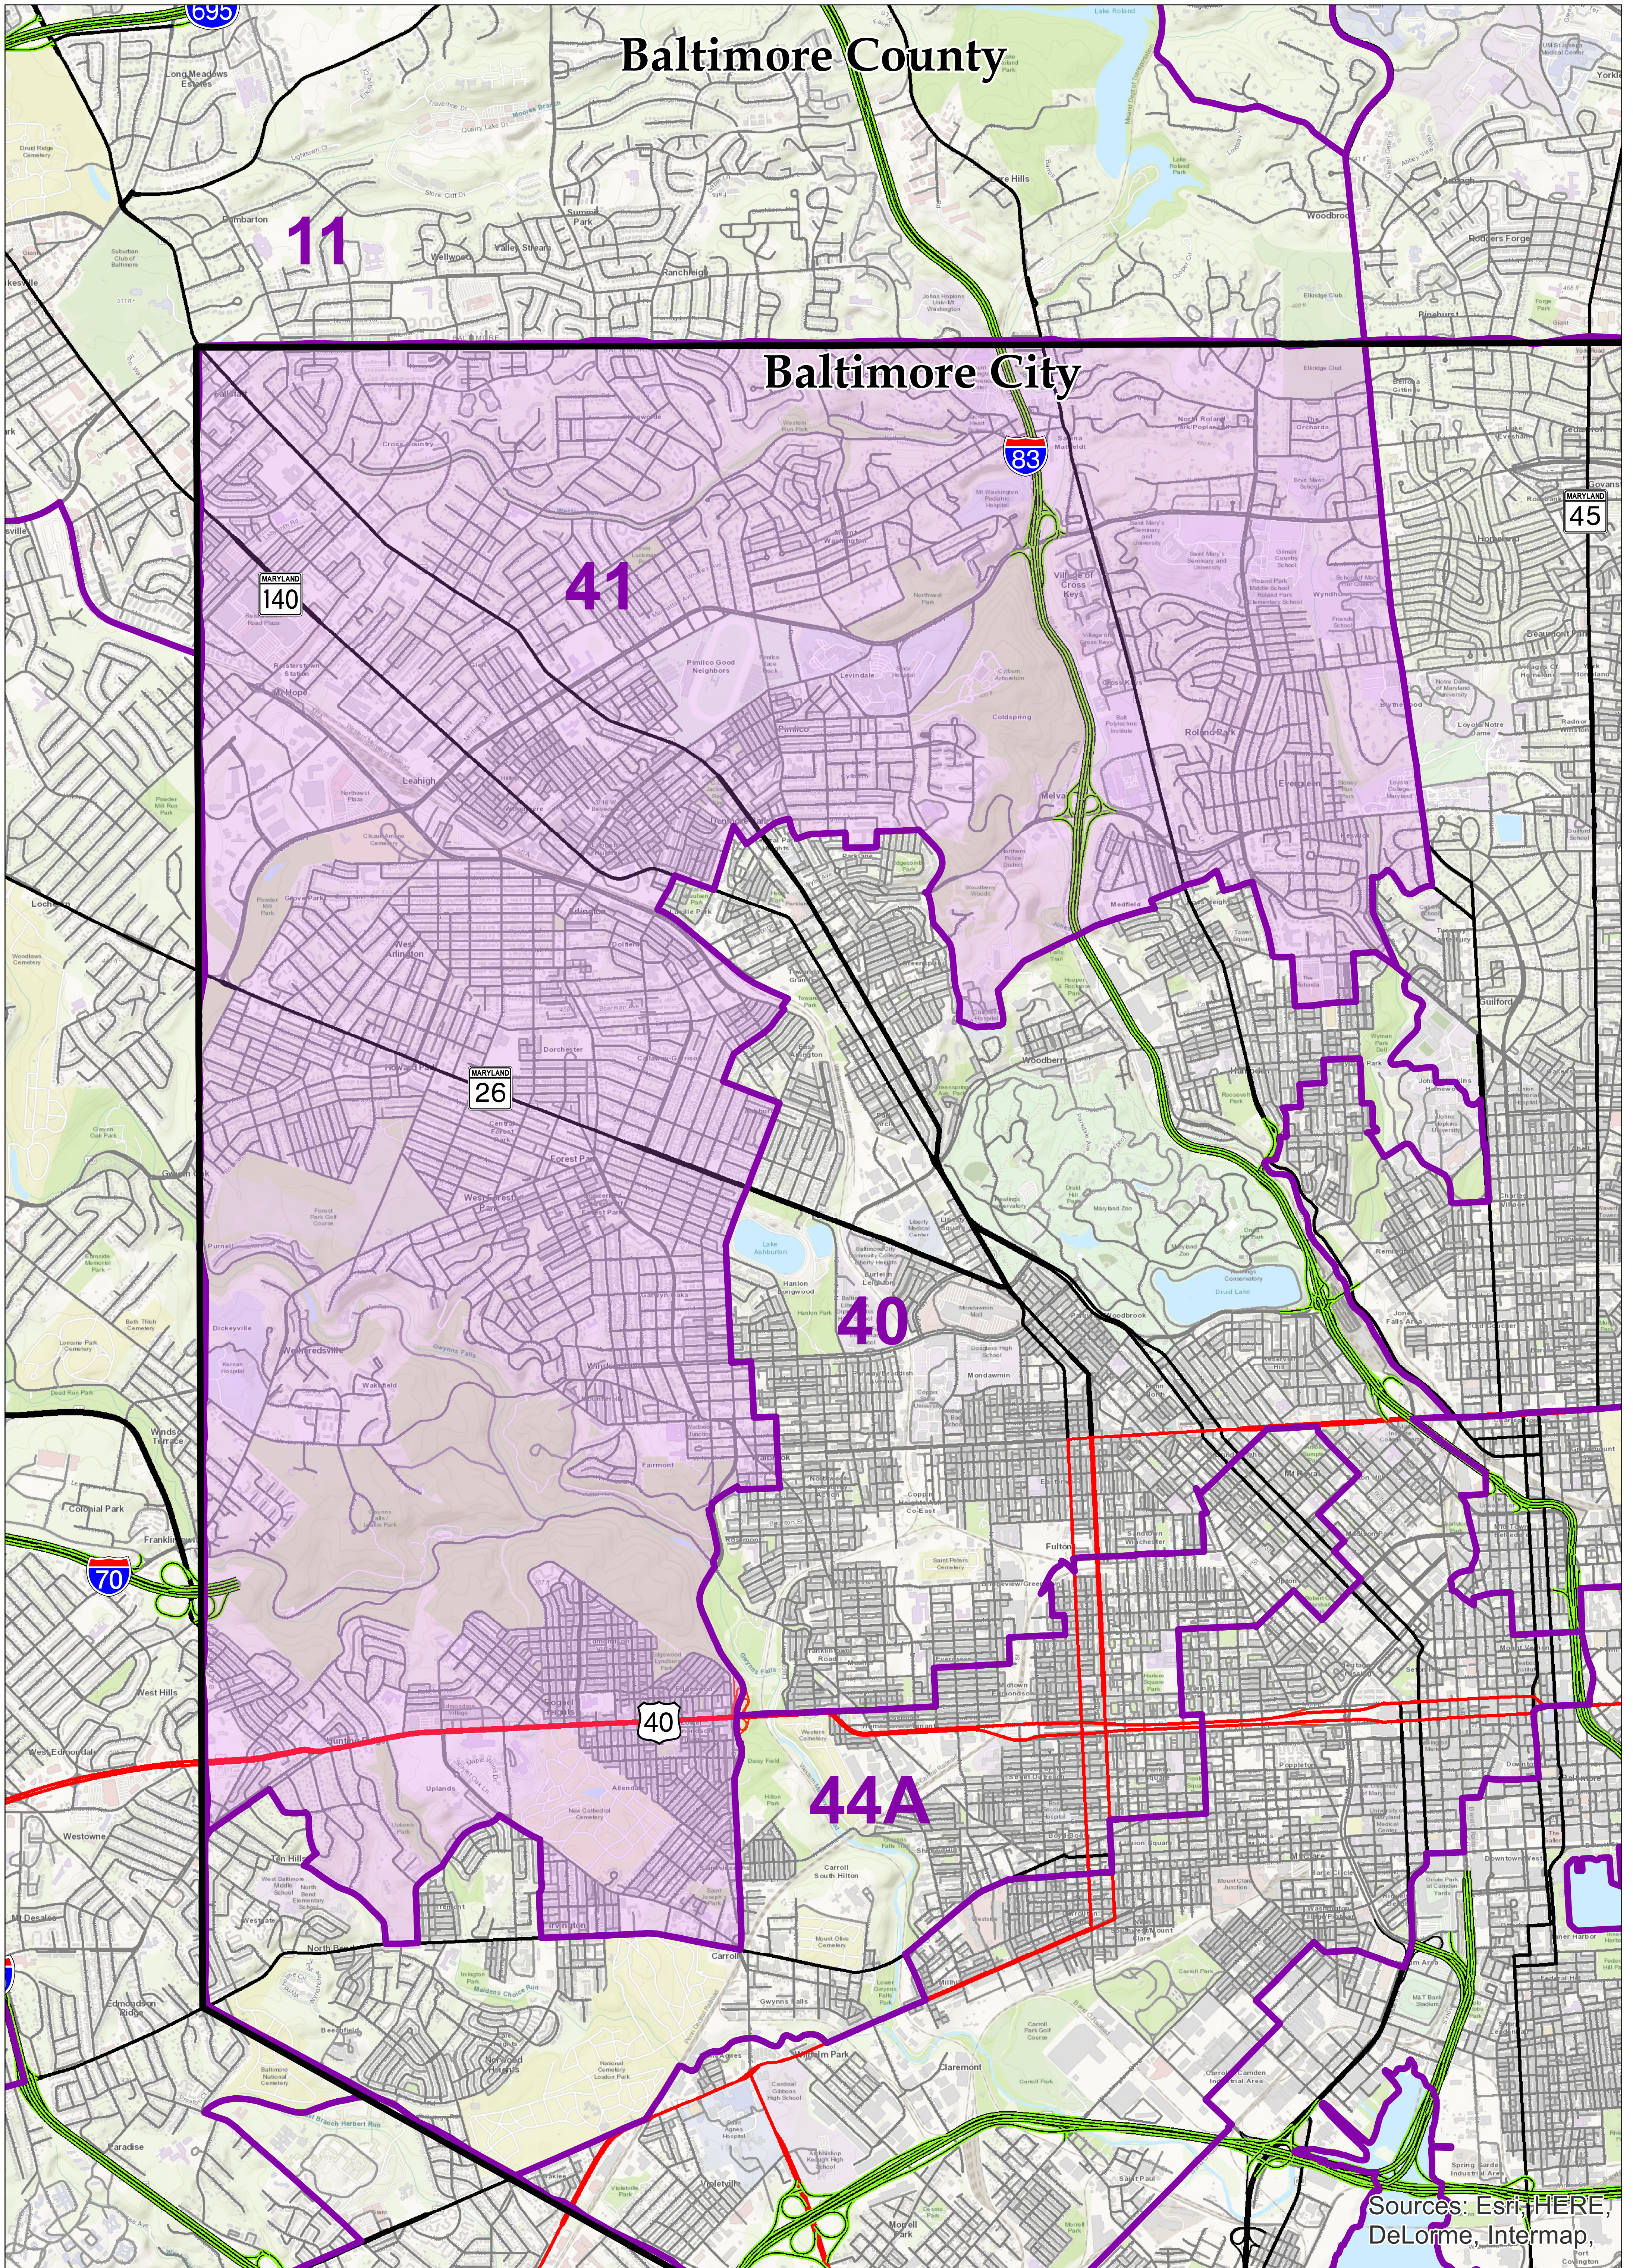

Maryland 2012 Legislative District 41

SJR1/HJR1, February 24, 2012

Prepared by Maryland Department of Planning
State Data Center, Redistricting, October 2017

Note: Legislative District Boundary line is based on
Census TIGER/Line.

Sources: Esri, HERE, DeLorme, Intermap, Fort Covington