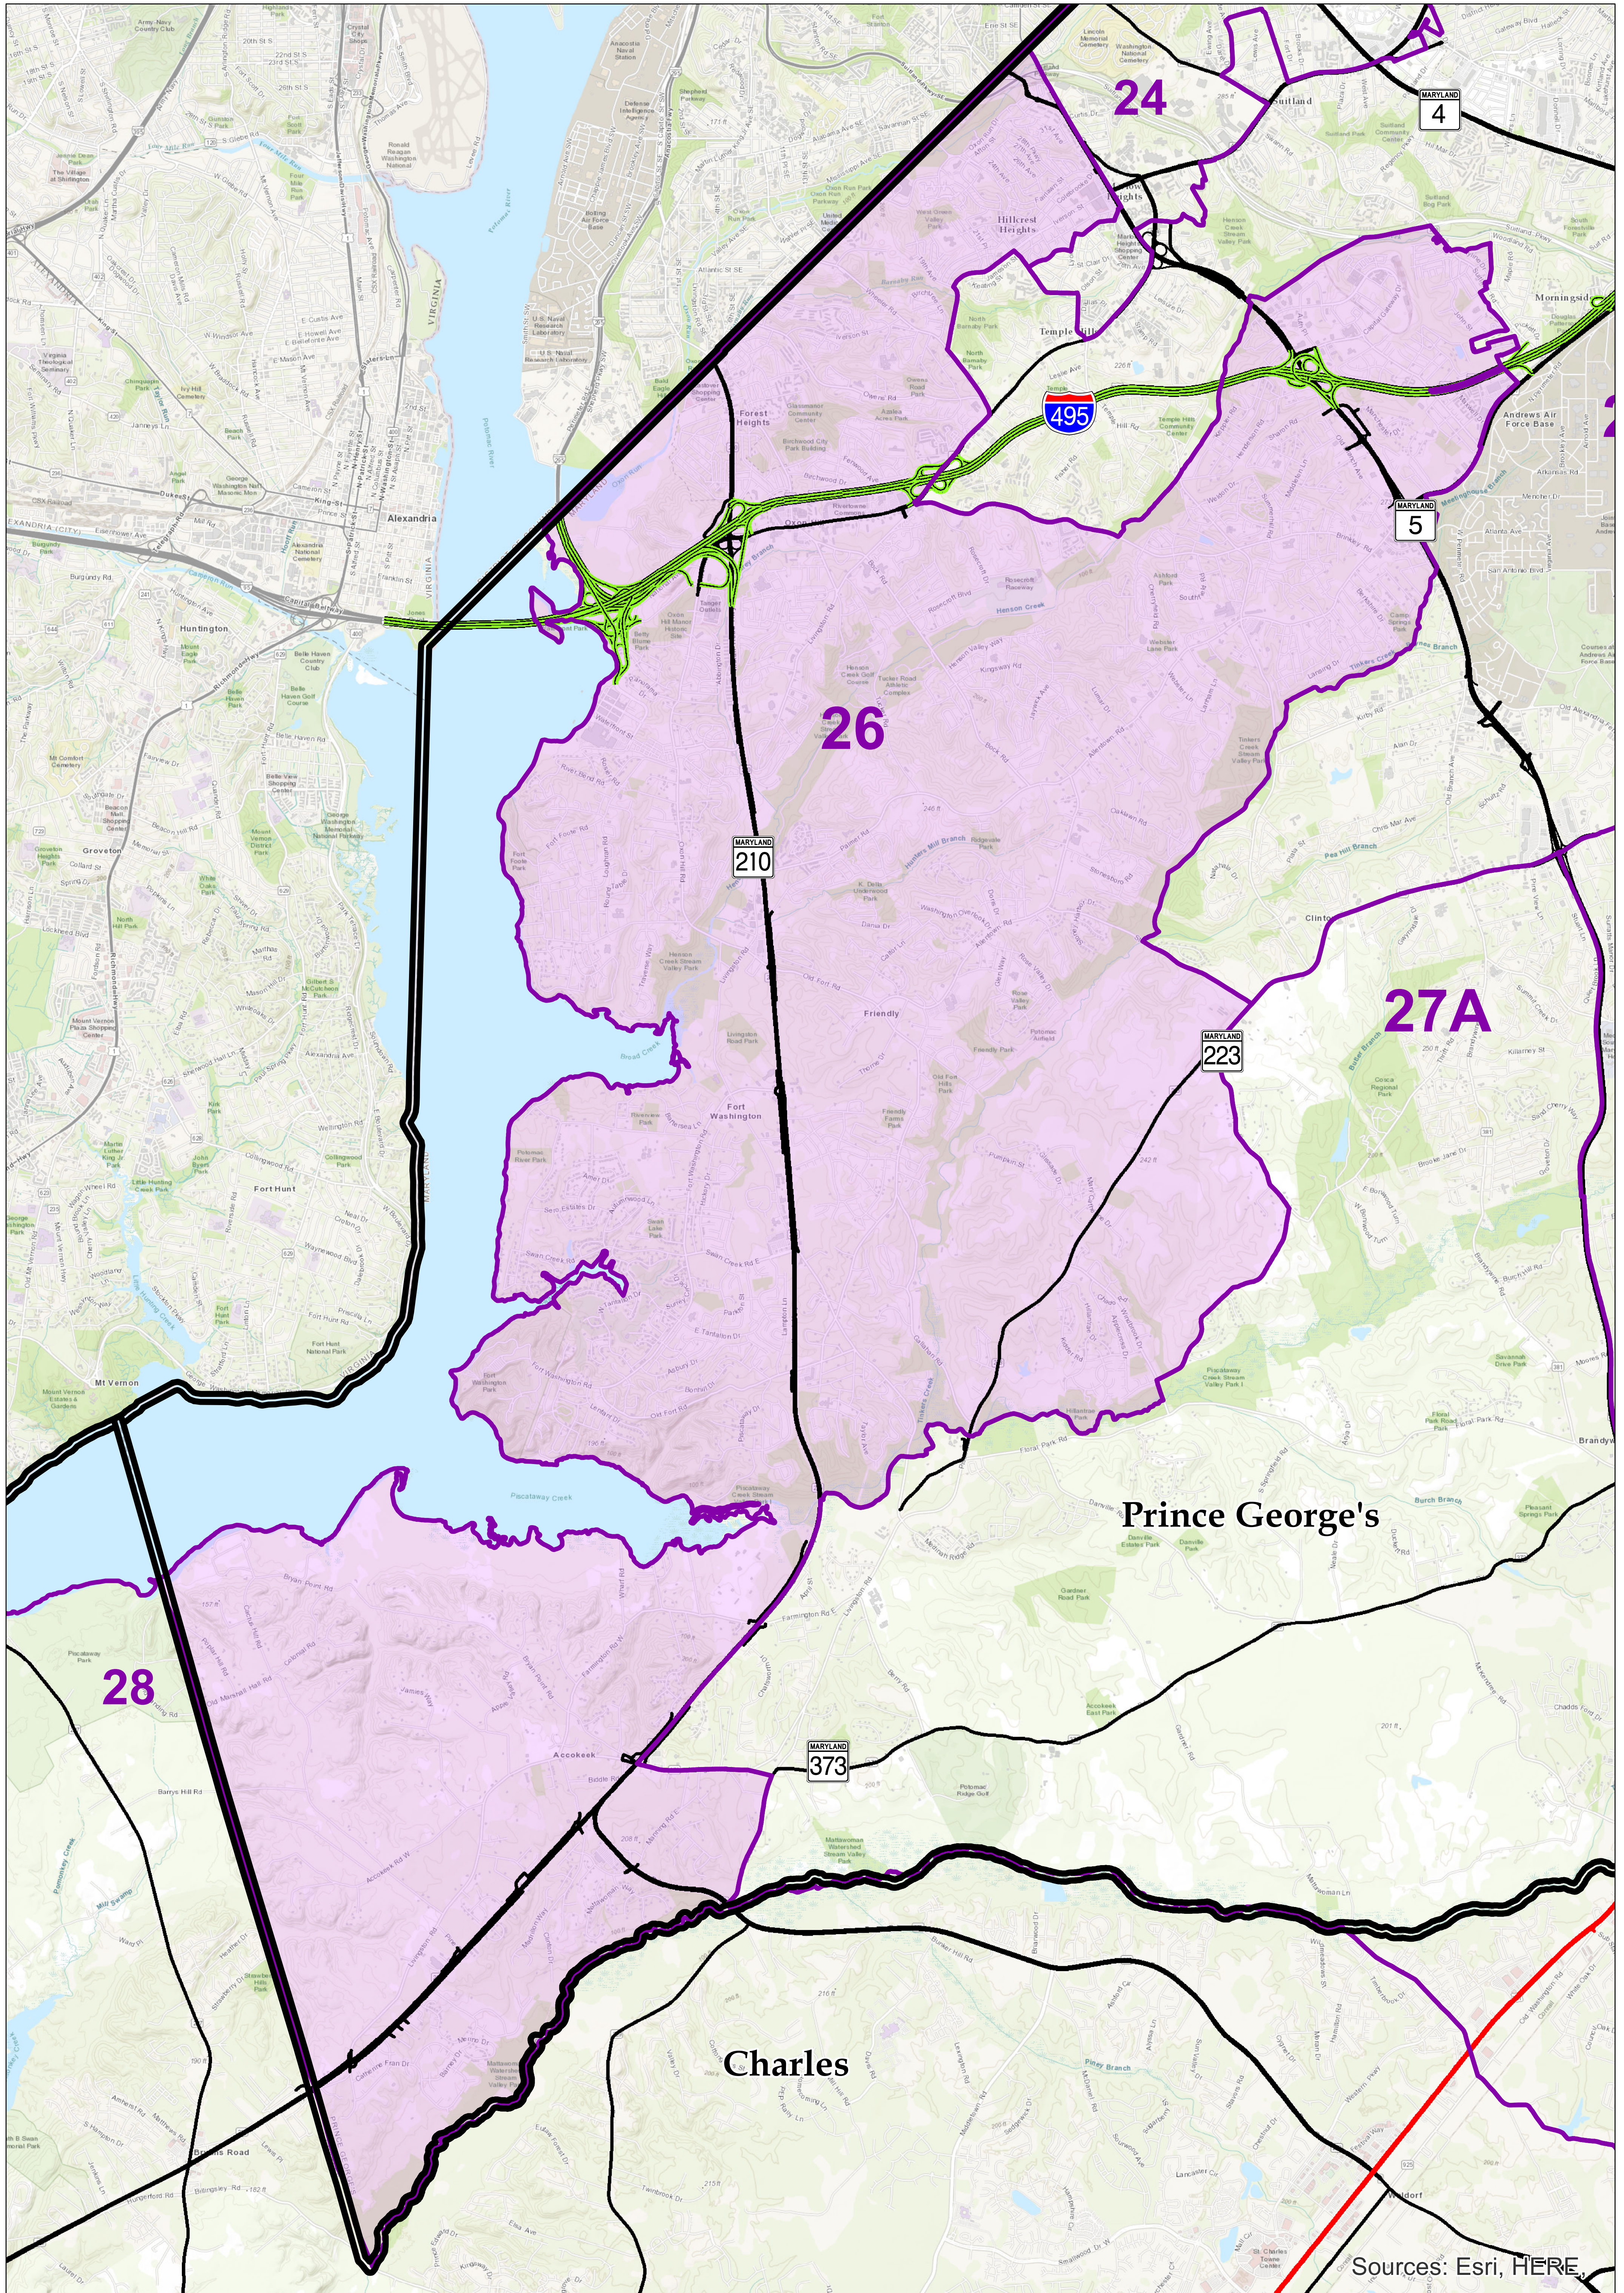

# Maryland 2012 Legislative District 26

SJR1/HJR1, February 24, 2012

Prepared by Maryland Department of Planning  
State Data Center, Redistricting, April 2017

Note: Legislative District Boundary line is based on  
Census TIGER/Line.

Sources: Esri, HERE