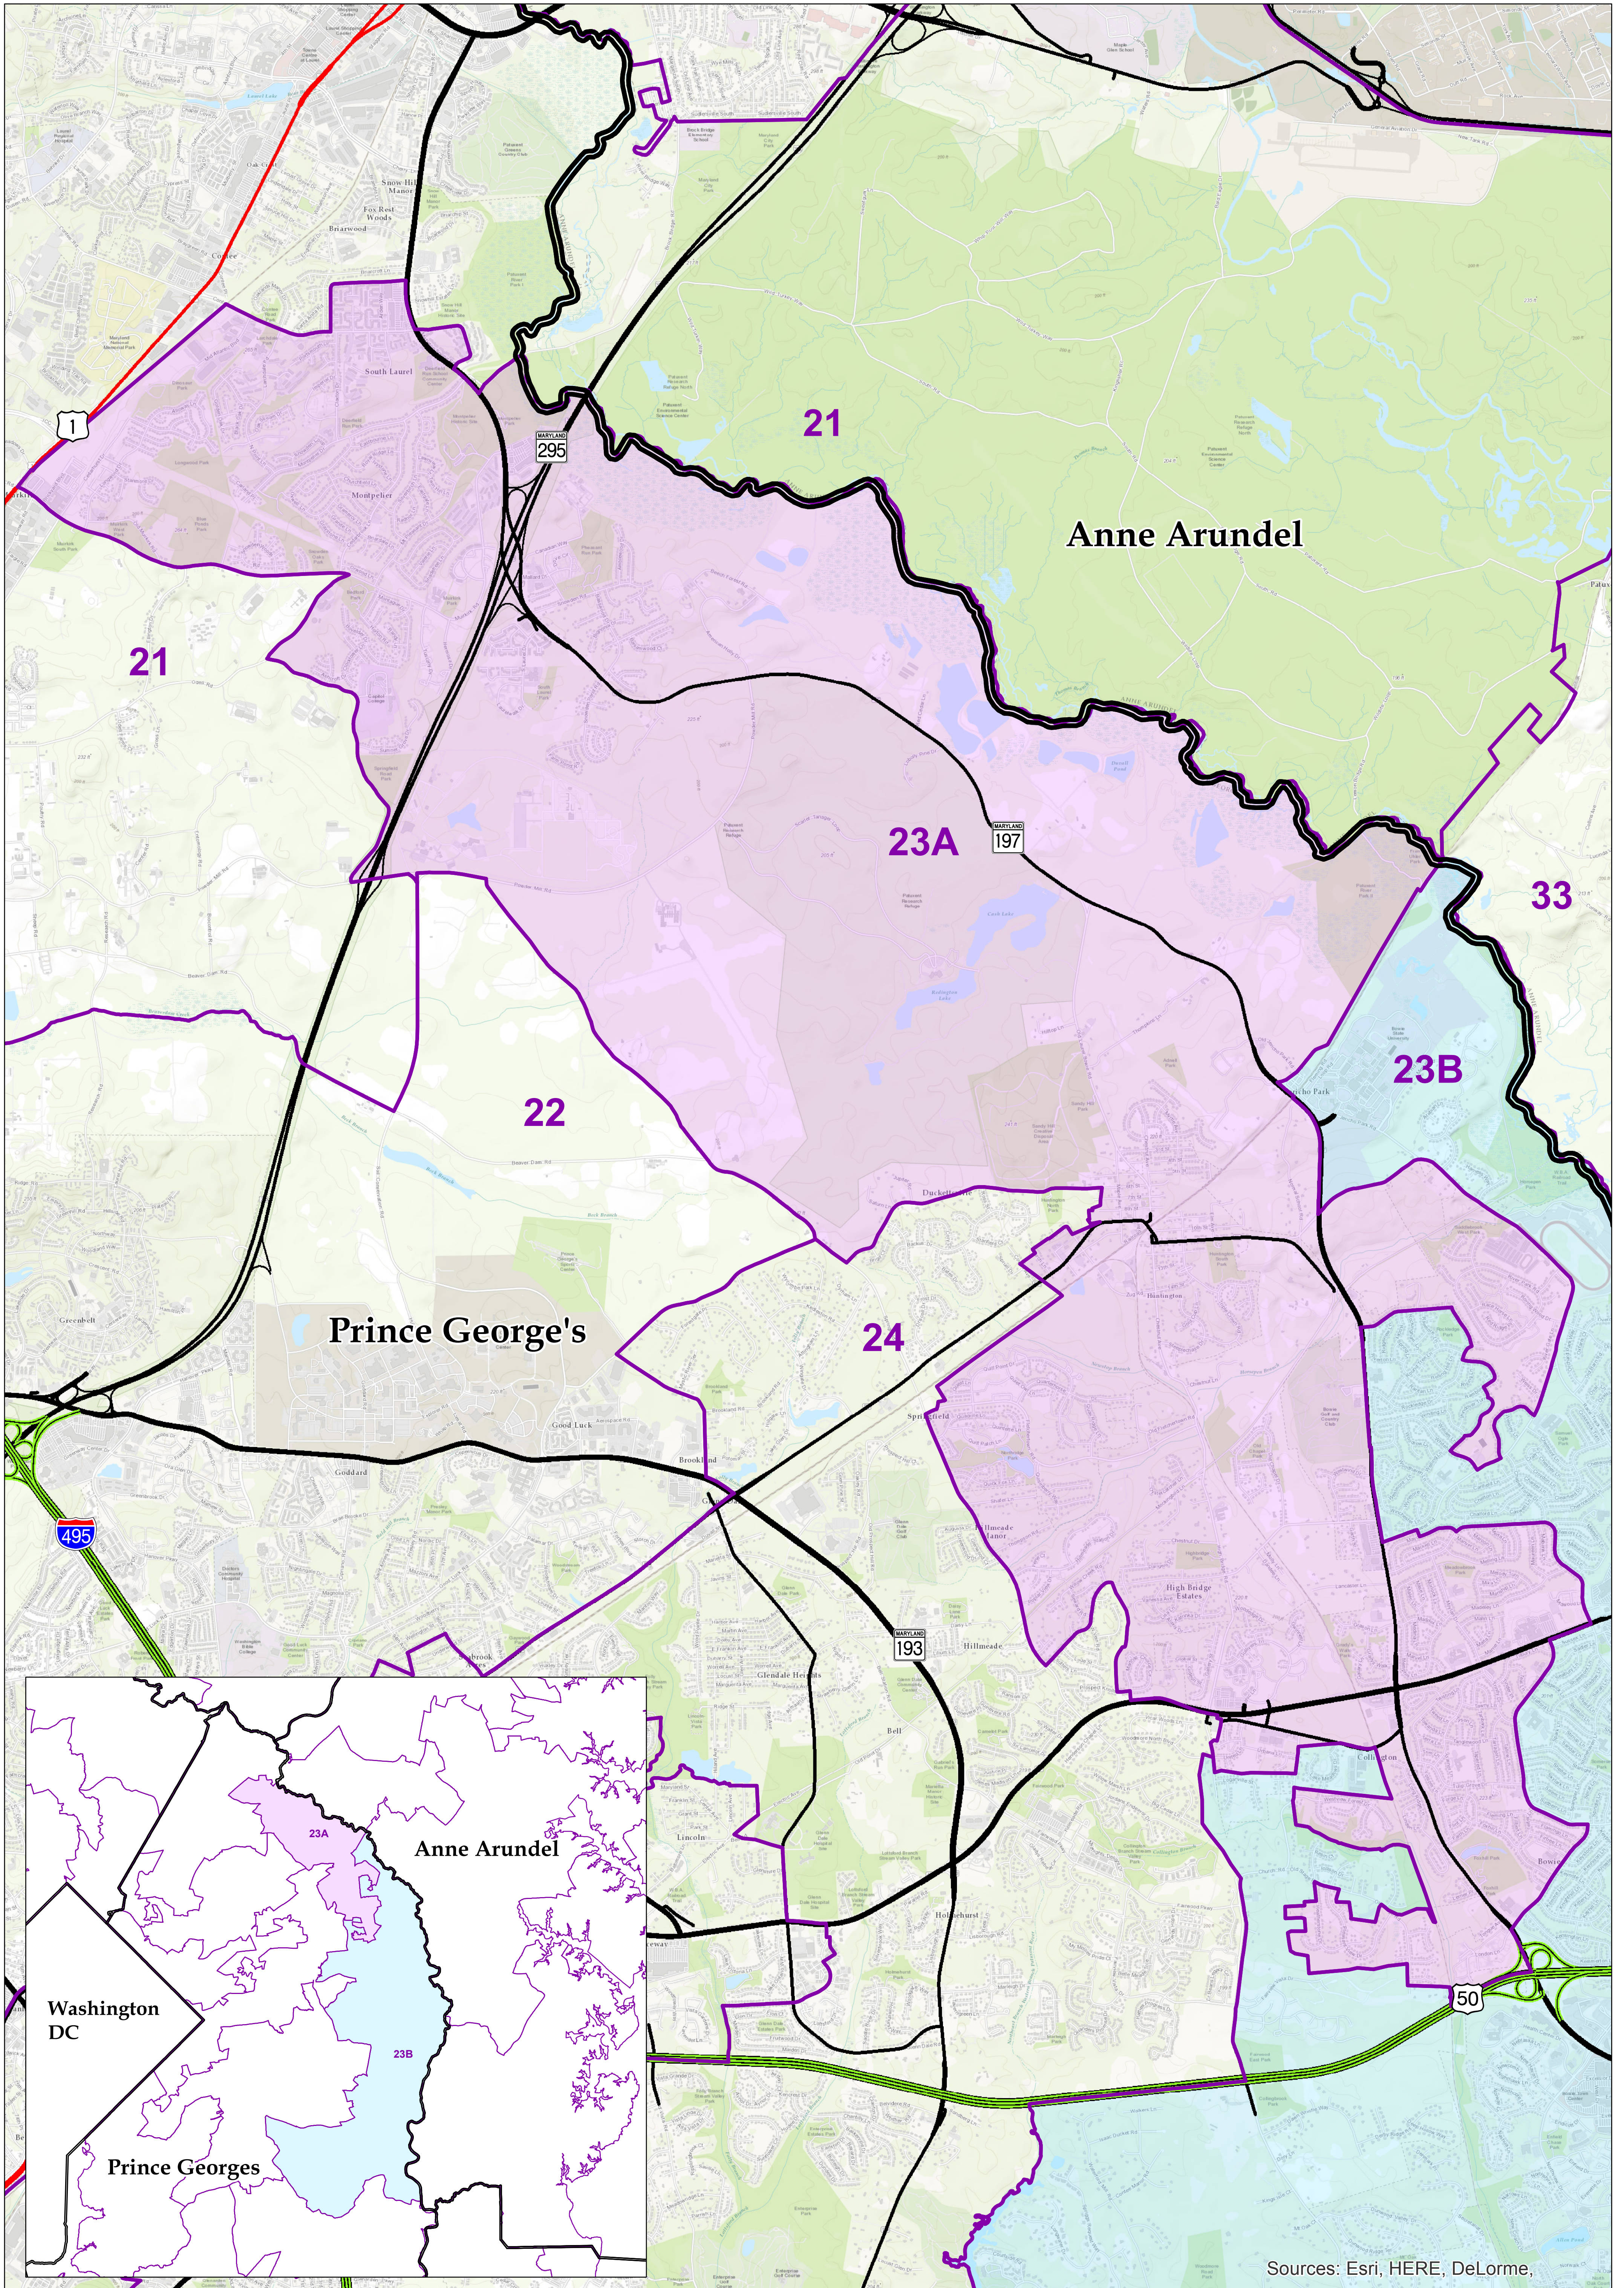

# Maryland 2012 Legislative District 23A

SJR1/HJR1, February 24, 2012

Prepared by Maryland Department of Planning  
State Data Center, Redistricting, April 2017

Note: Legislative District Boundary line is based on  
Census TIGER/Line.

Sources: Esri, HERE, DeLorme,