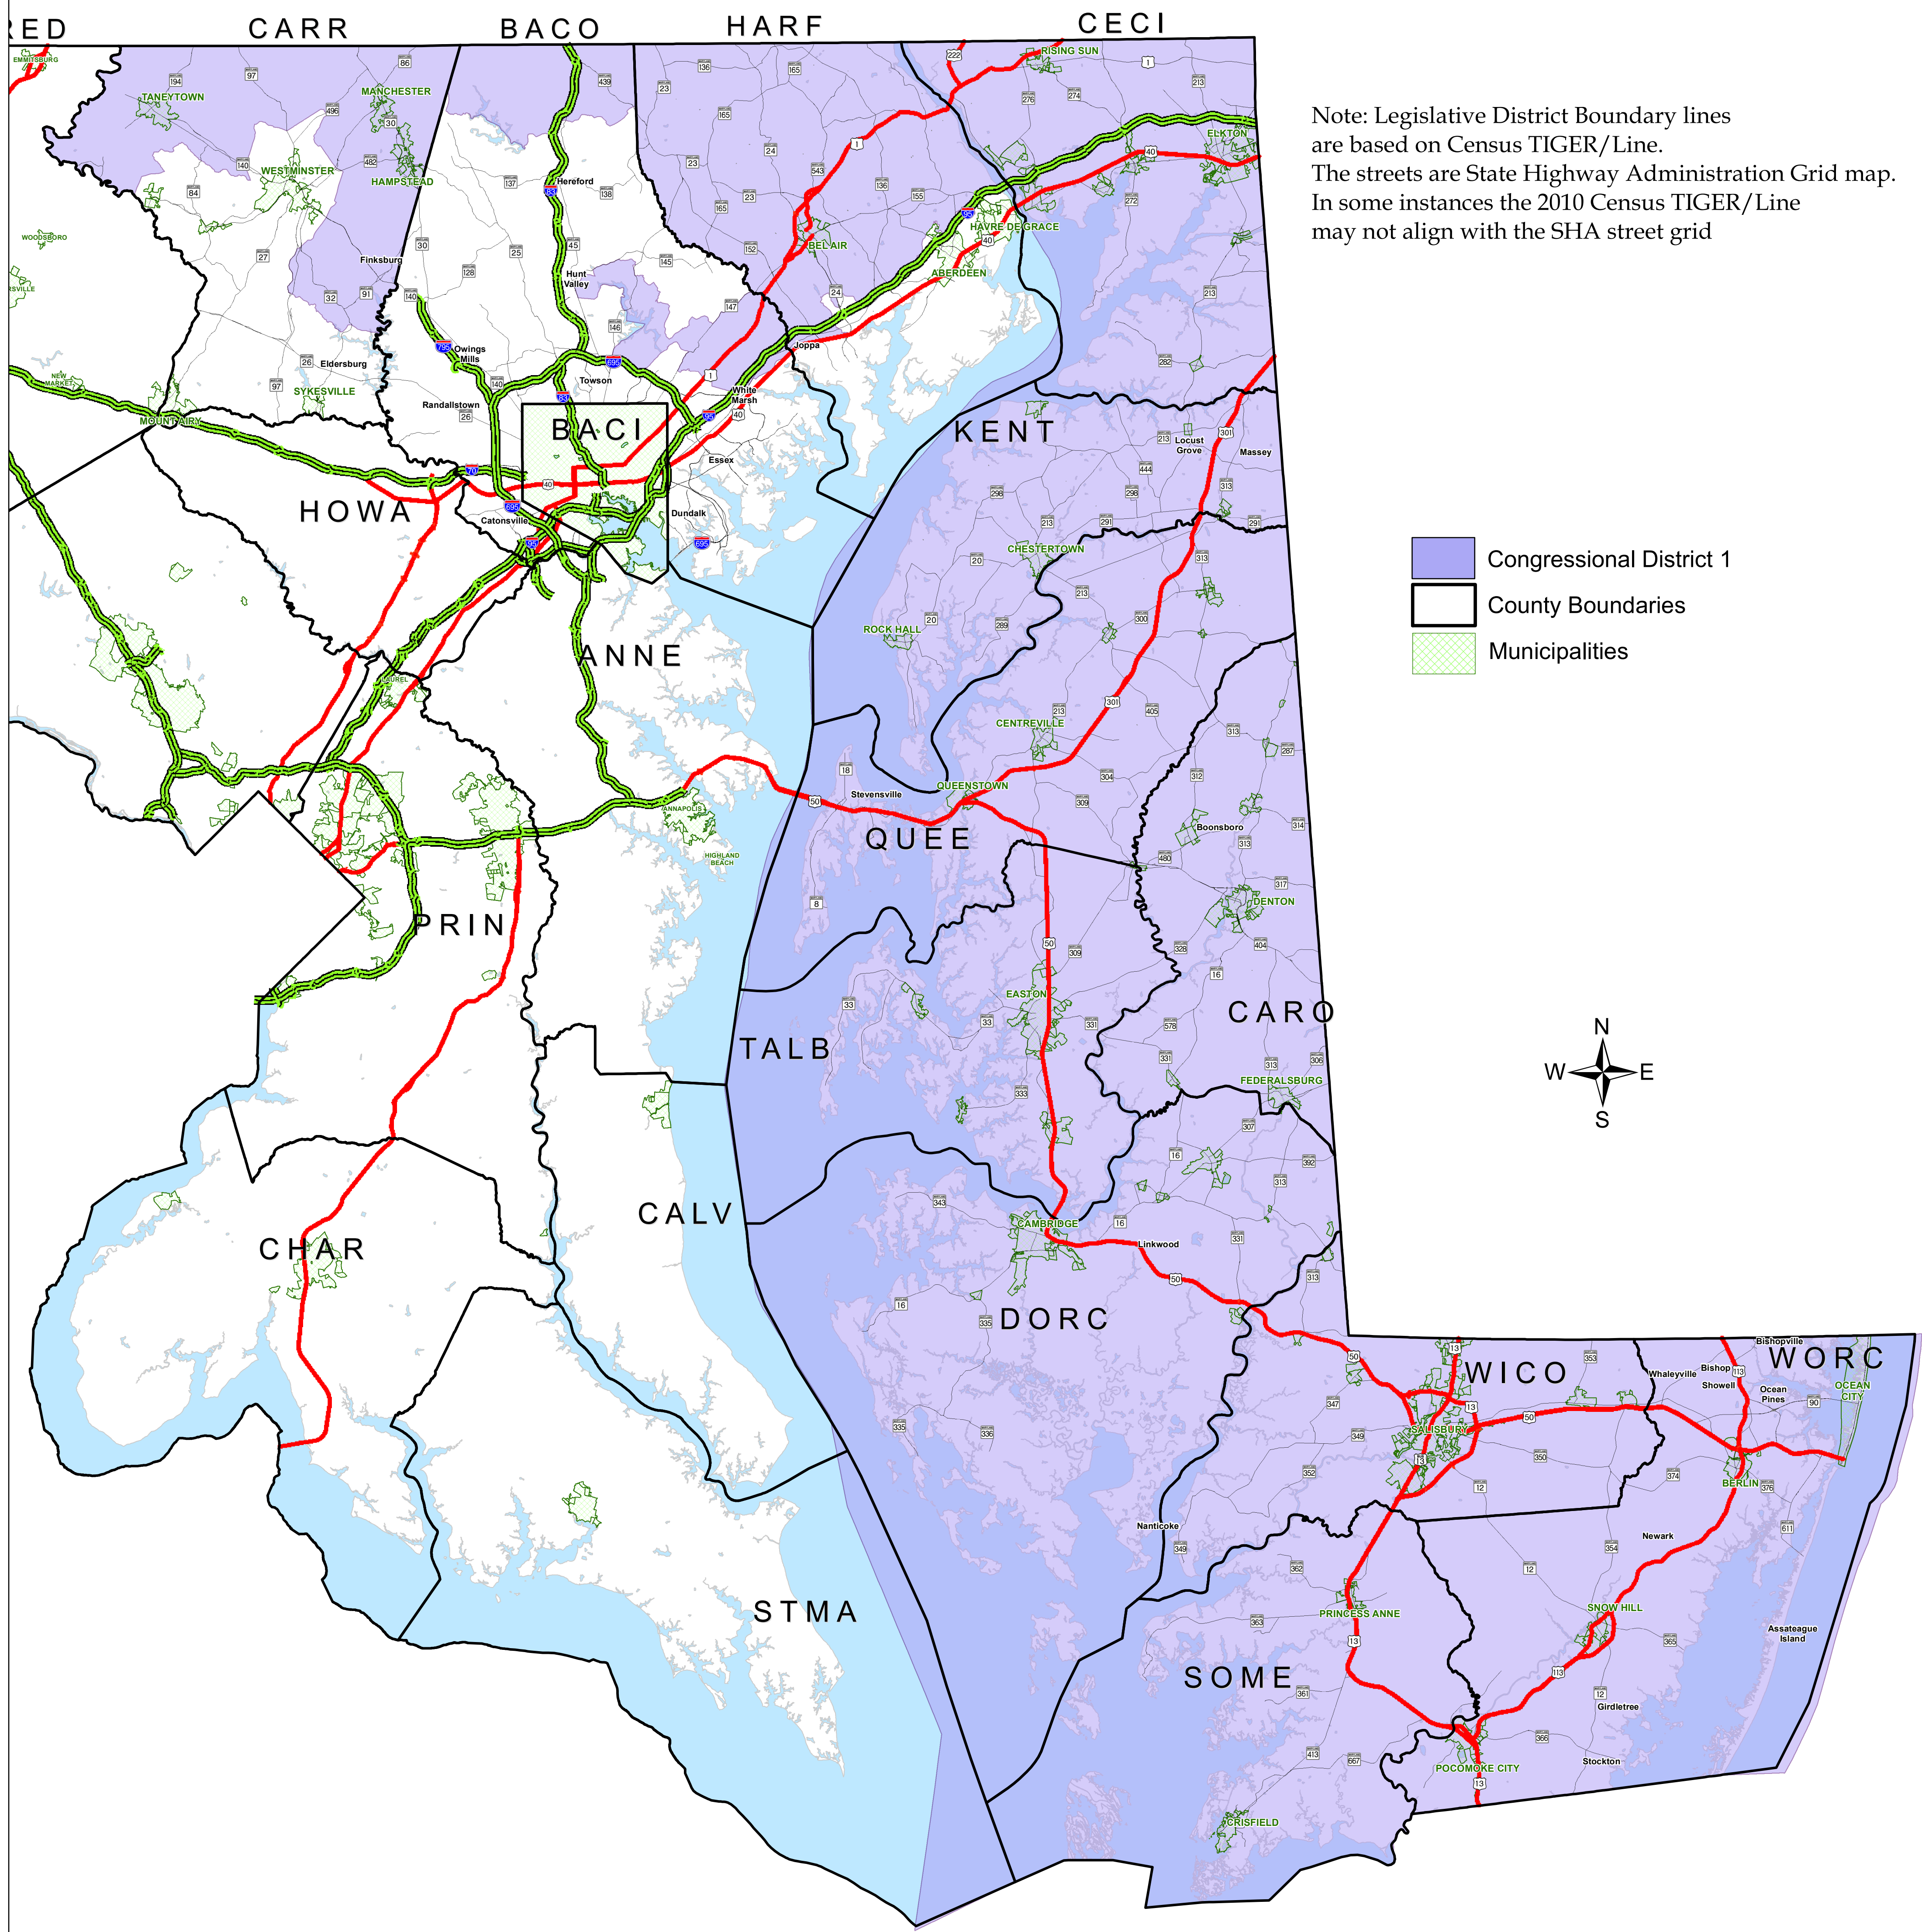

Maryland 2011 Congressional District 1

Senate Bill 1, October 20, 2011

Note: Legislative District Boundary lines are based on Census TIGER/Line. The streets are State Highway Administration Grid map. In some instances the 2010 Census TIGER/Line may not align with the SHA street grid

- Congressional District 1
- County Boundaries
- Municipalities