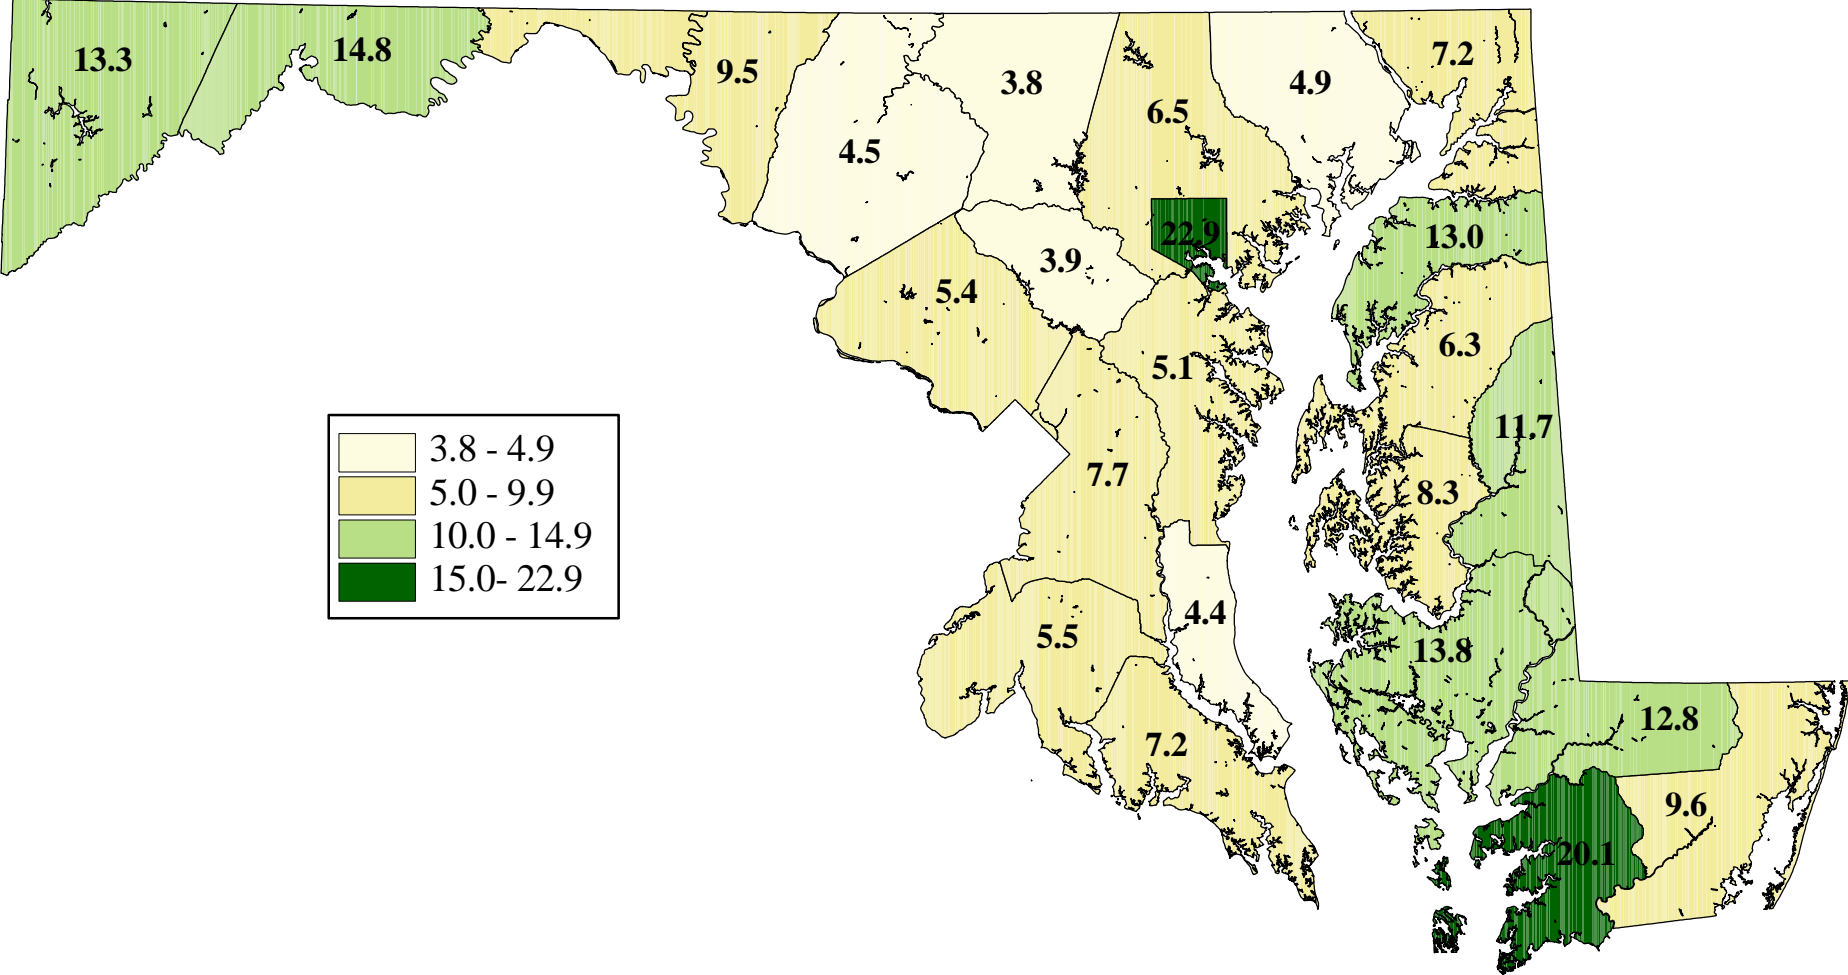

Poverty Rate for All Individuals for Maryland's Jurisdictions - 2000

Source: U.S. Census Bureau 2000.
 Prepared by the Maryland Department of Planning, Planning Data Services, May 2002.