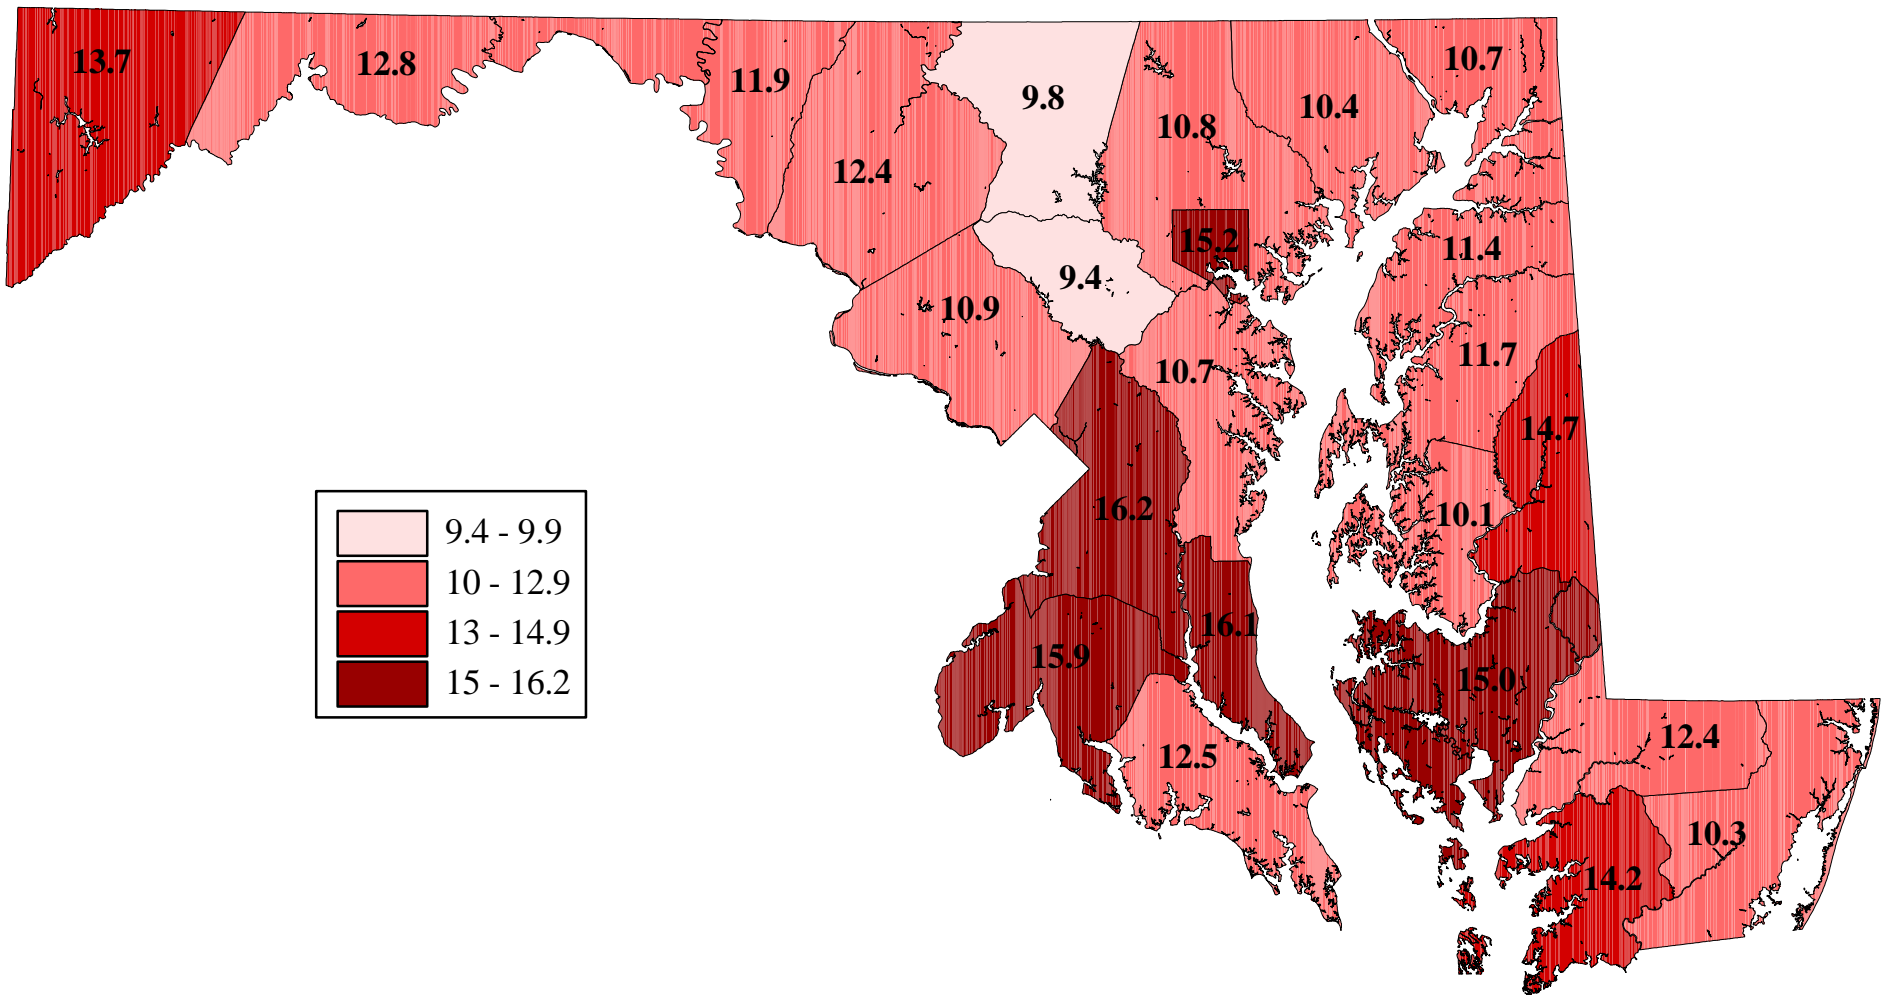

Percent Who Carpool for Maryland's Jurisdictions - 2000

Source: U.S. Census Bureau 2000.
Prepared by the Maryland Department of Planning, Planning Data Services, May 2002.