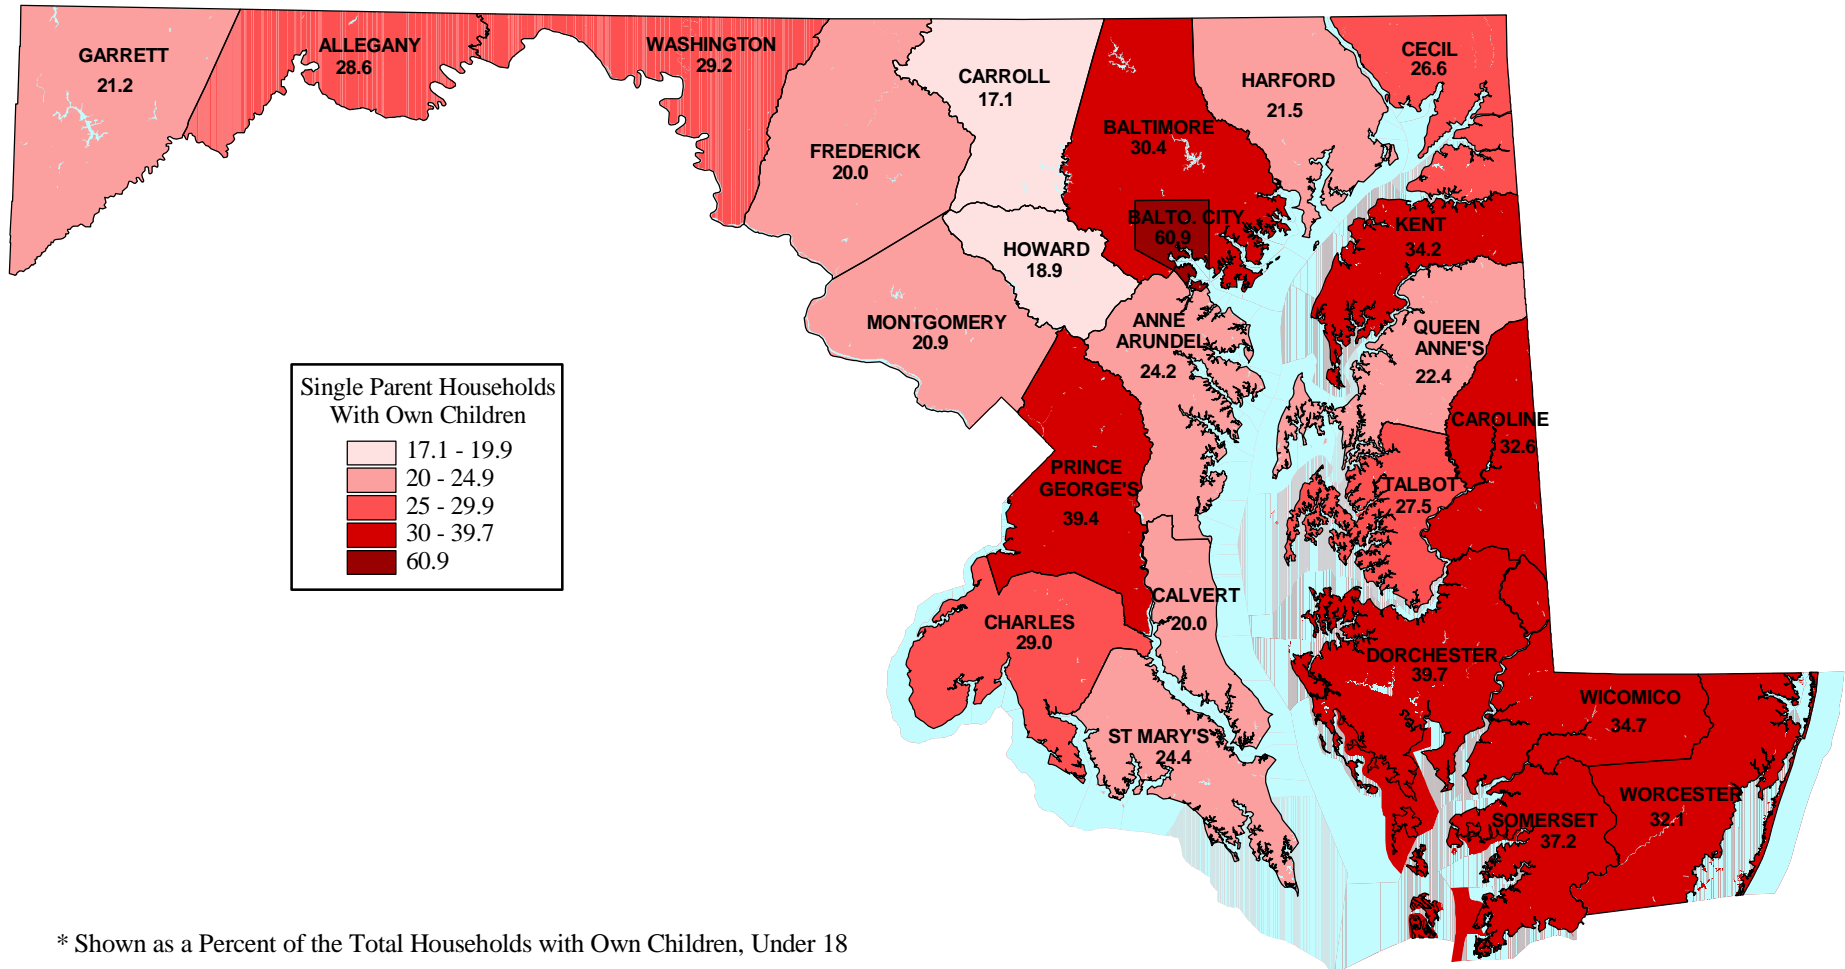

## Percent Single Parent Households with Own Children for Maryland's Jurisdictions - 2000 \*

\* Shown as a Percent of the Total Households with Own Children, Under 18

Source: U.S. Census Bureau  
Maryland Department of Planning, Planning Data Services.