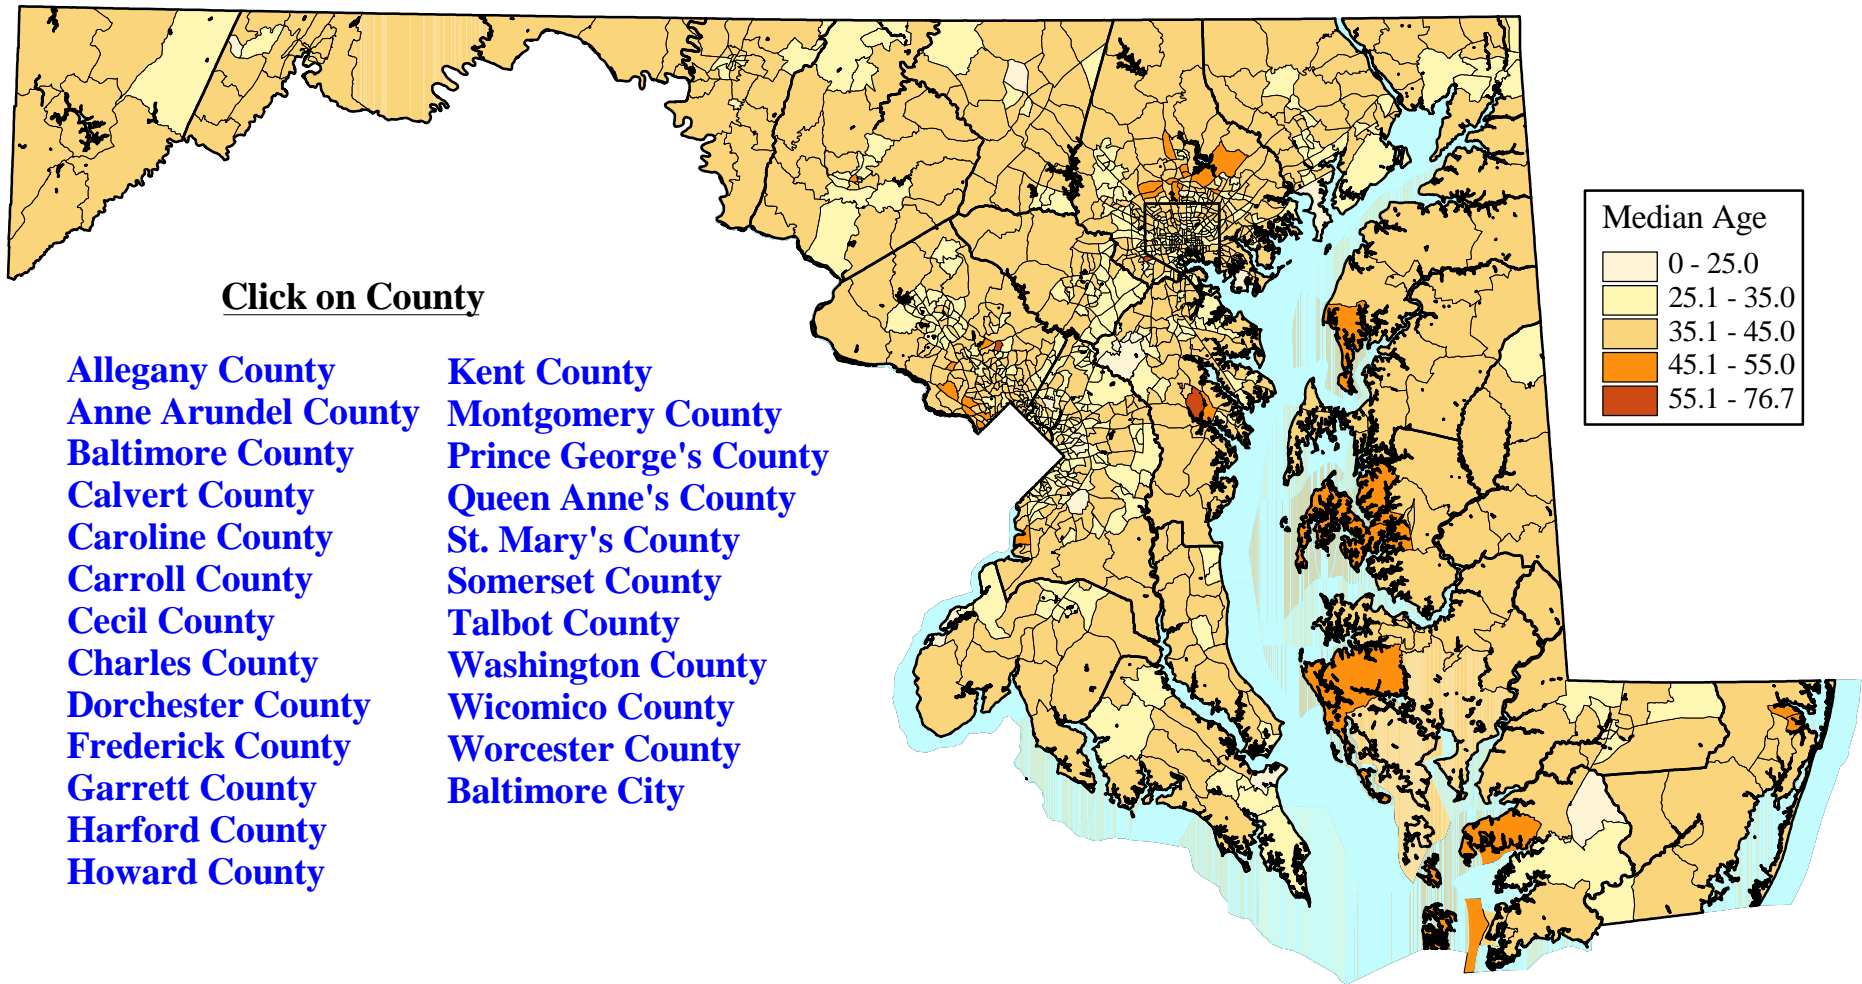

Median Age of Males in Maryland by Census Tract-2000

Source: U.S. Census Bureau, 2000 Census, SF1.
Prepared by the Maryland Department of Planning, Planning Data Services, April 2002.