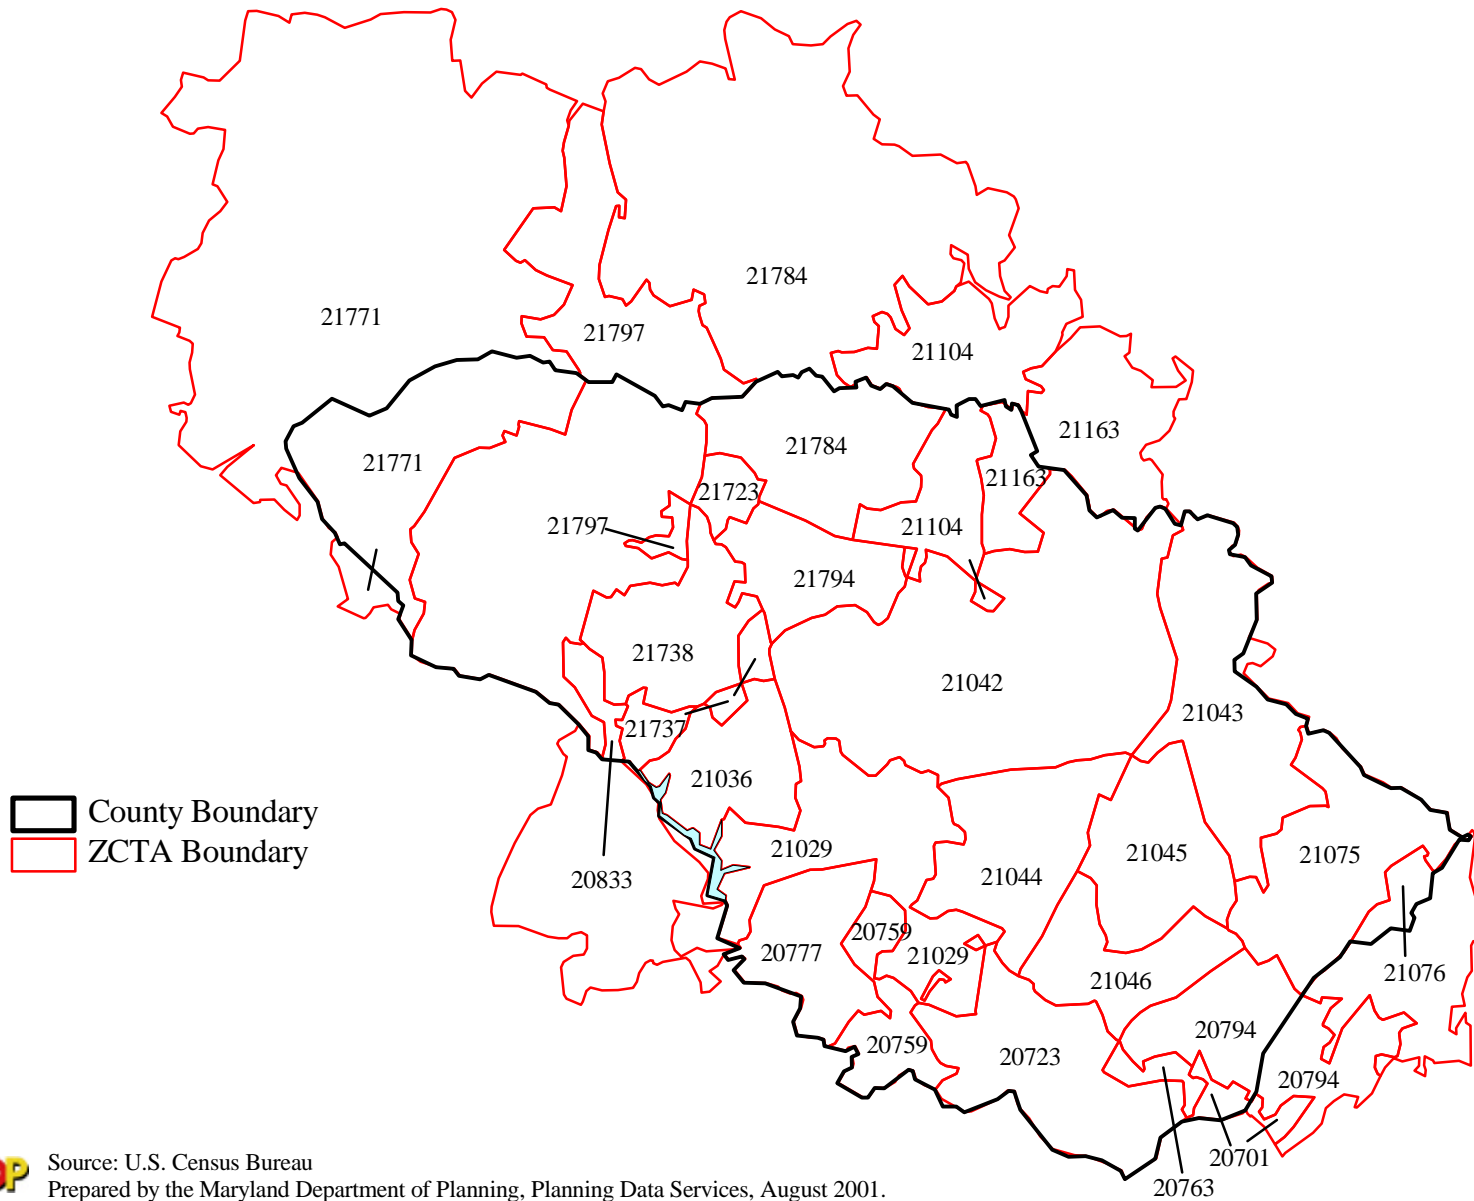

2000 CENSUS ZCTA BOUNDARIES FOR HOWARD COUNTY

Source: U.S. Census Bureau
Prepared by the Maryland Department of Planning, Planning Data Services, August 2001.