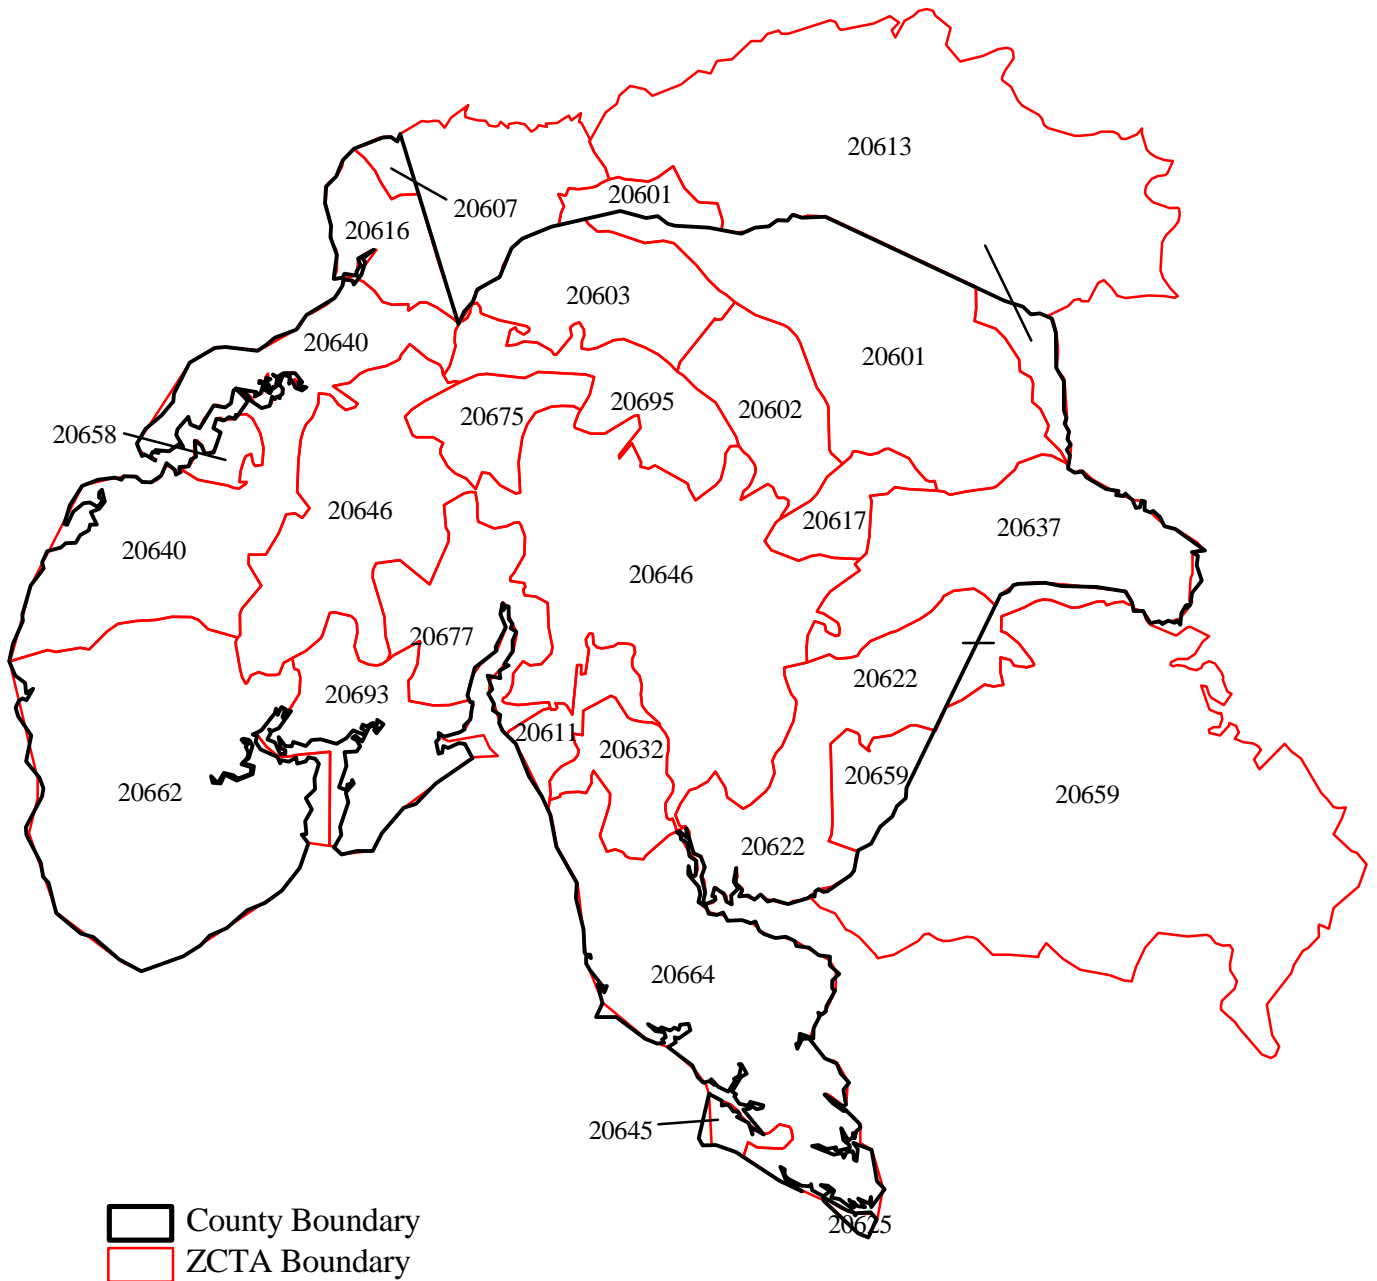

2000 CENSUS ZCTA BOUNDARIES FOR CHARLES COUNTY

Source: U.S. Census Bureau
Prepared by the Maryland Department of Planning, Planning Data Services, August 2001.