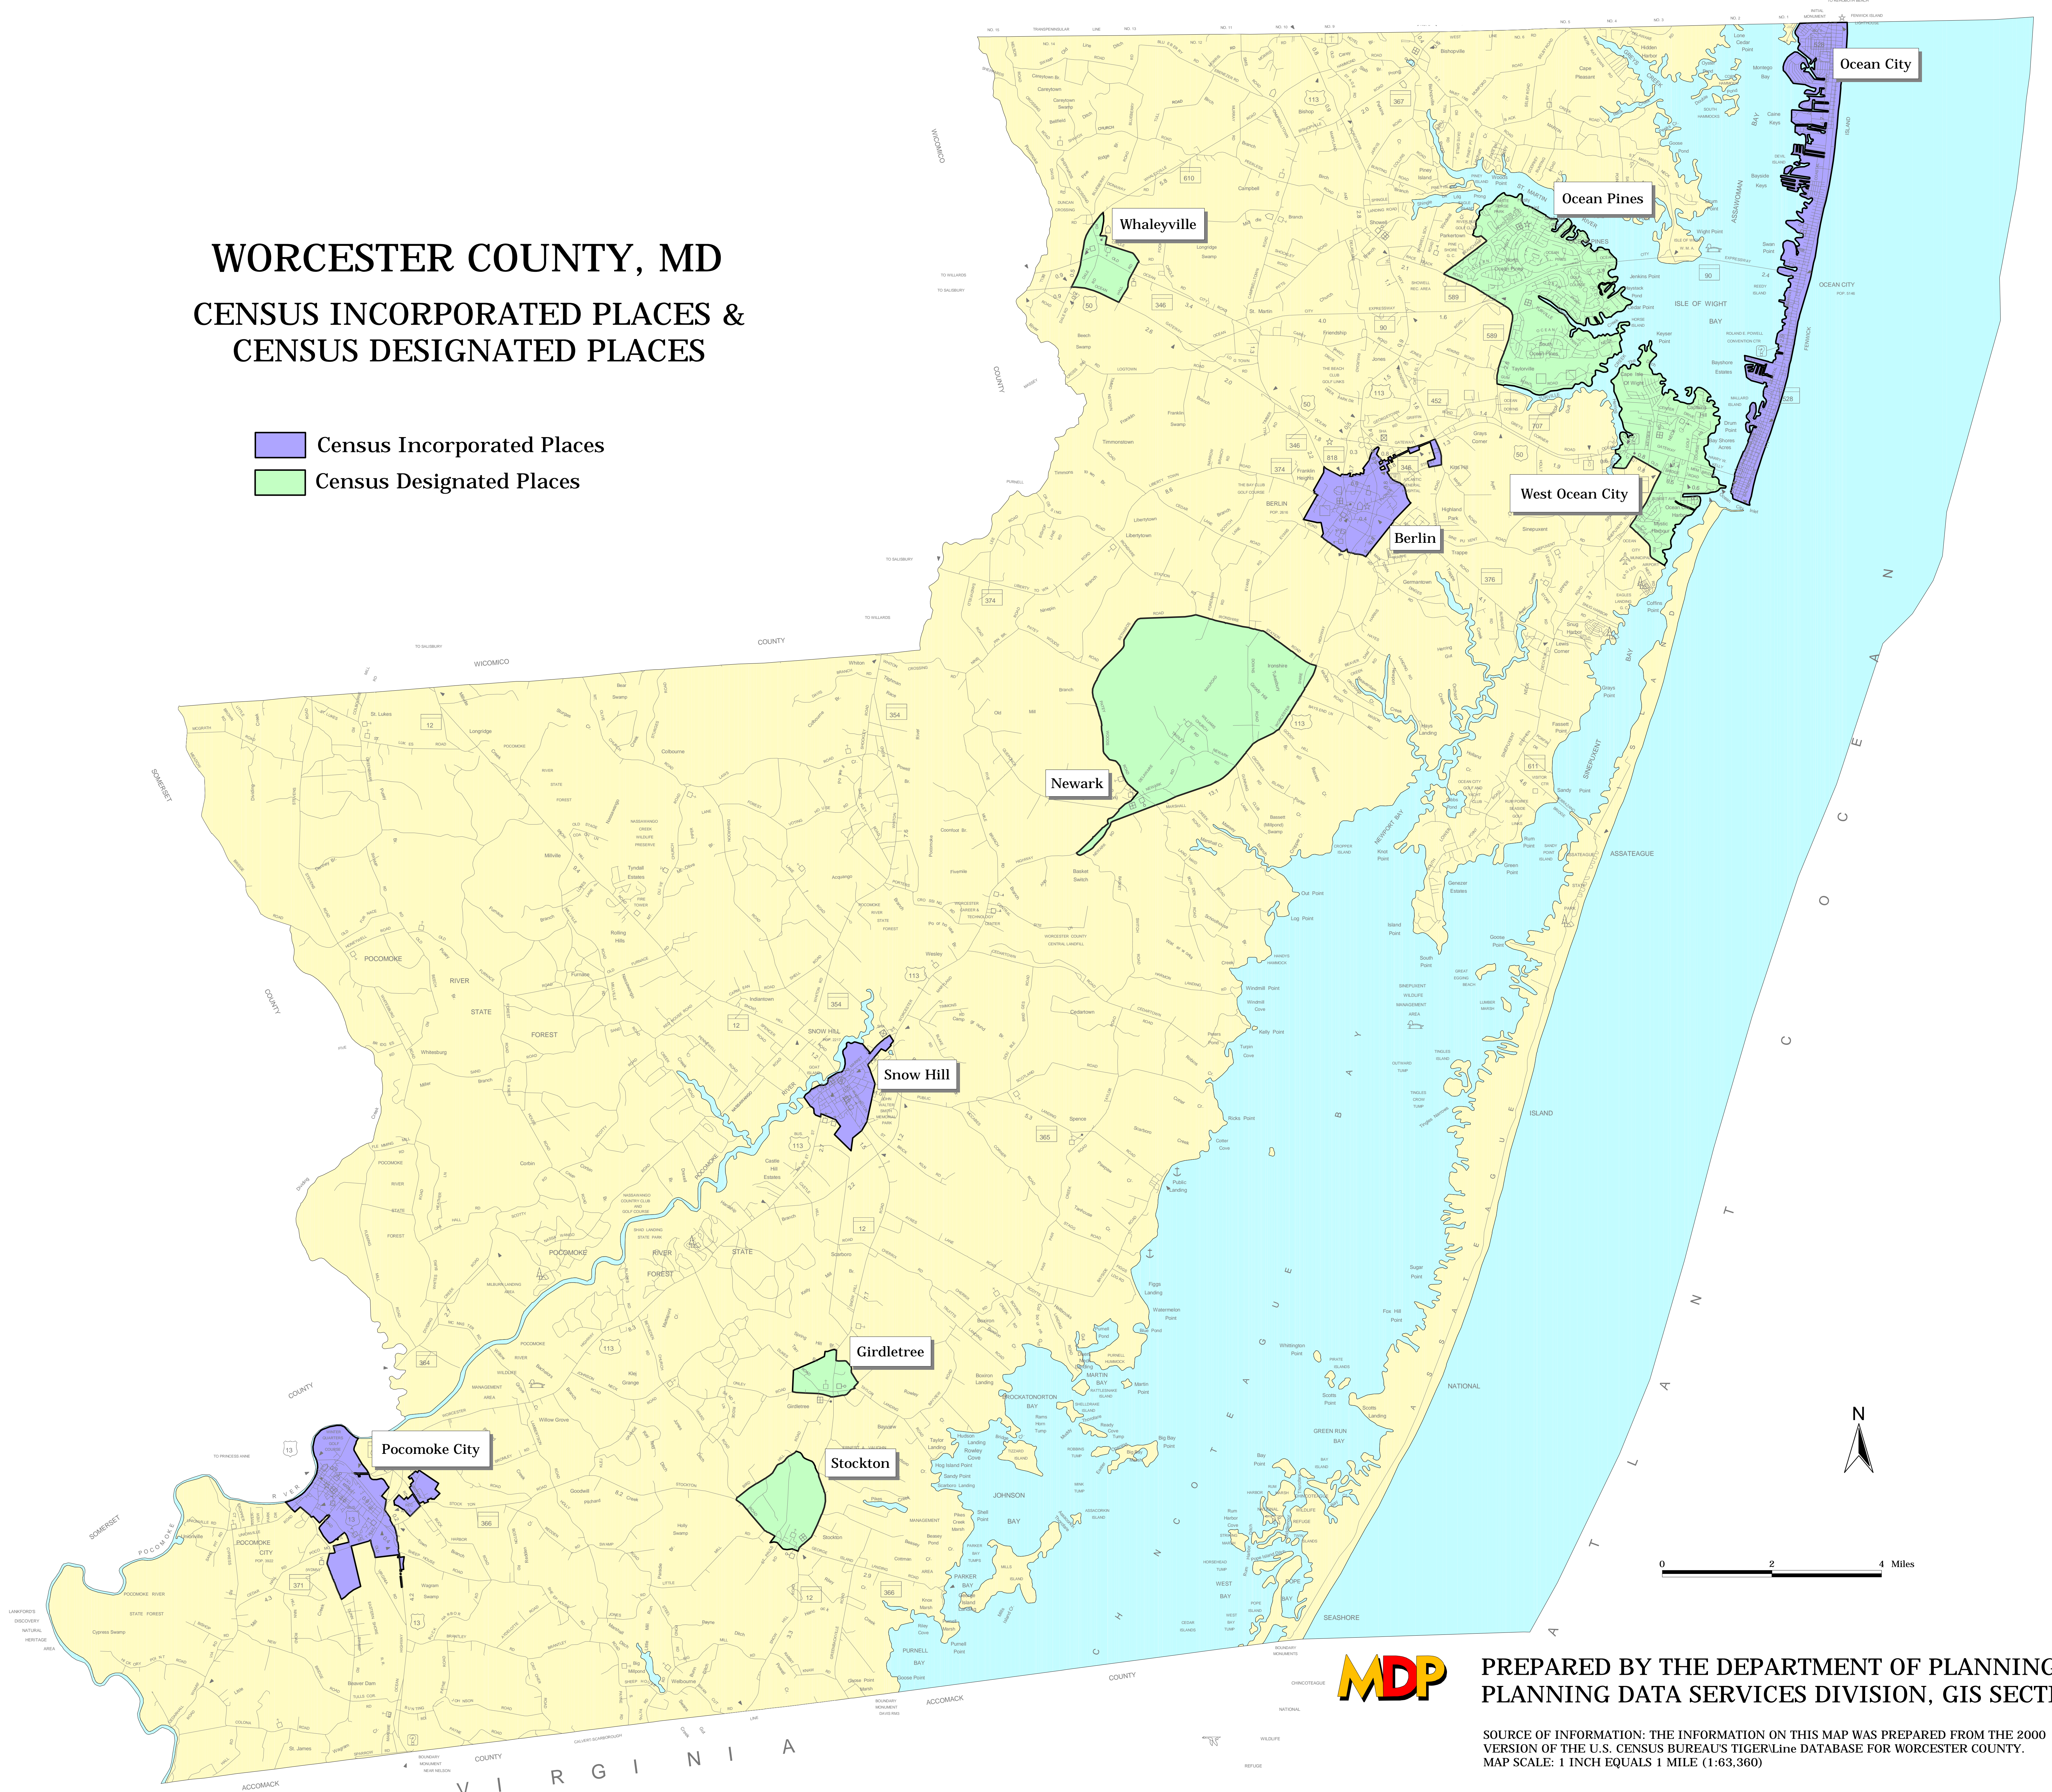

# WORCESTER COUNTY, MD CENSUS INCORPORATED PLACES & CENSUS DESIGNATED PLACES

-  Census Incorporated Places
-  Census Designated Places

PREPARED BY THE DEPARTMENT OF PLANNING  
PLANNING DATA SERVICES DIVISION, GIS SECTION

SOURCE OF INFORMATION: THE INFORMATION ON THIS MAP WAS PREPARED FROM THE 2000  
VERSION OF THE U.S. CENSUS BUREAU'S TIGER/Line DATABASE FOR WORCESTER COUNTY.  
MAP SCALE: 1 INCH EQUALS 1 MILE (1:63,360)