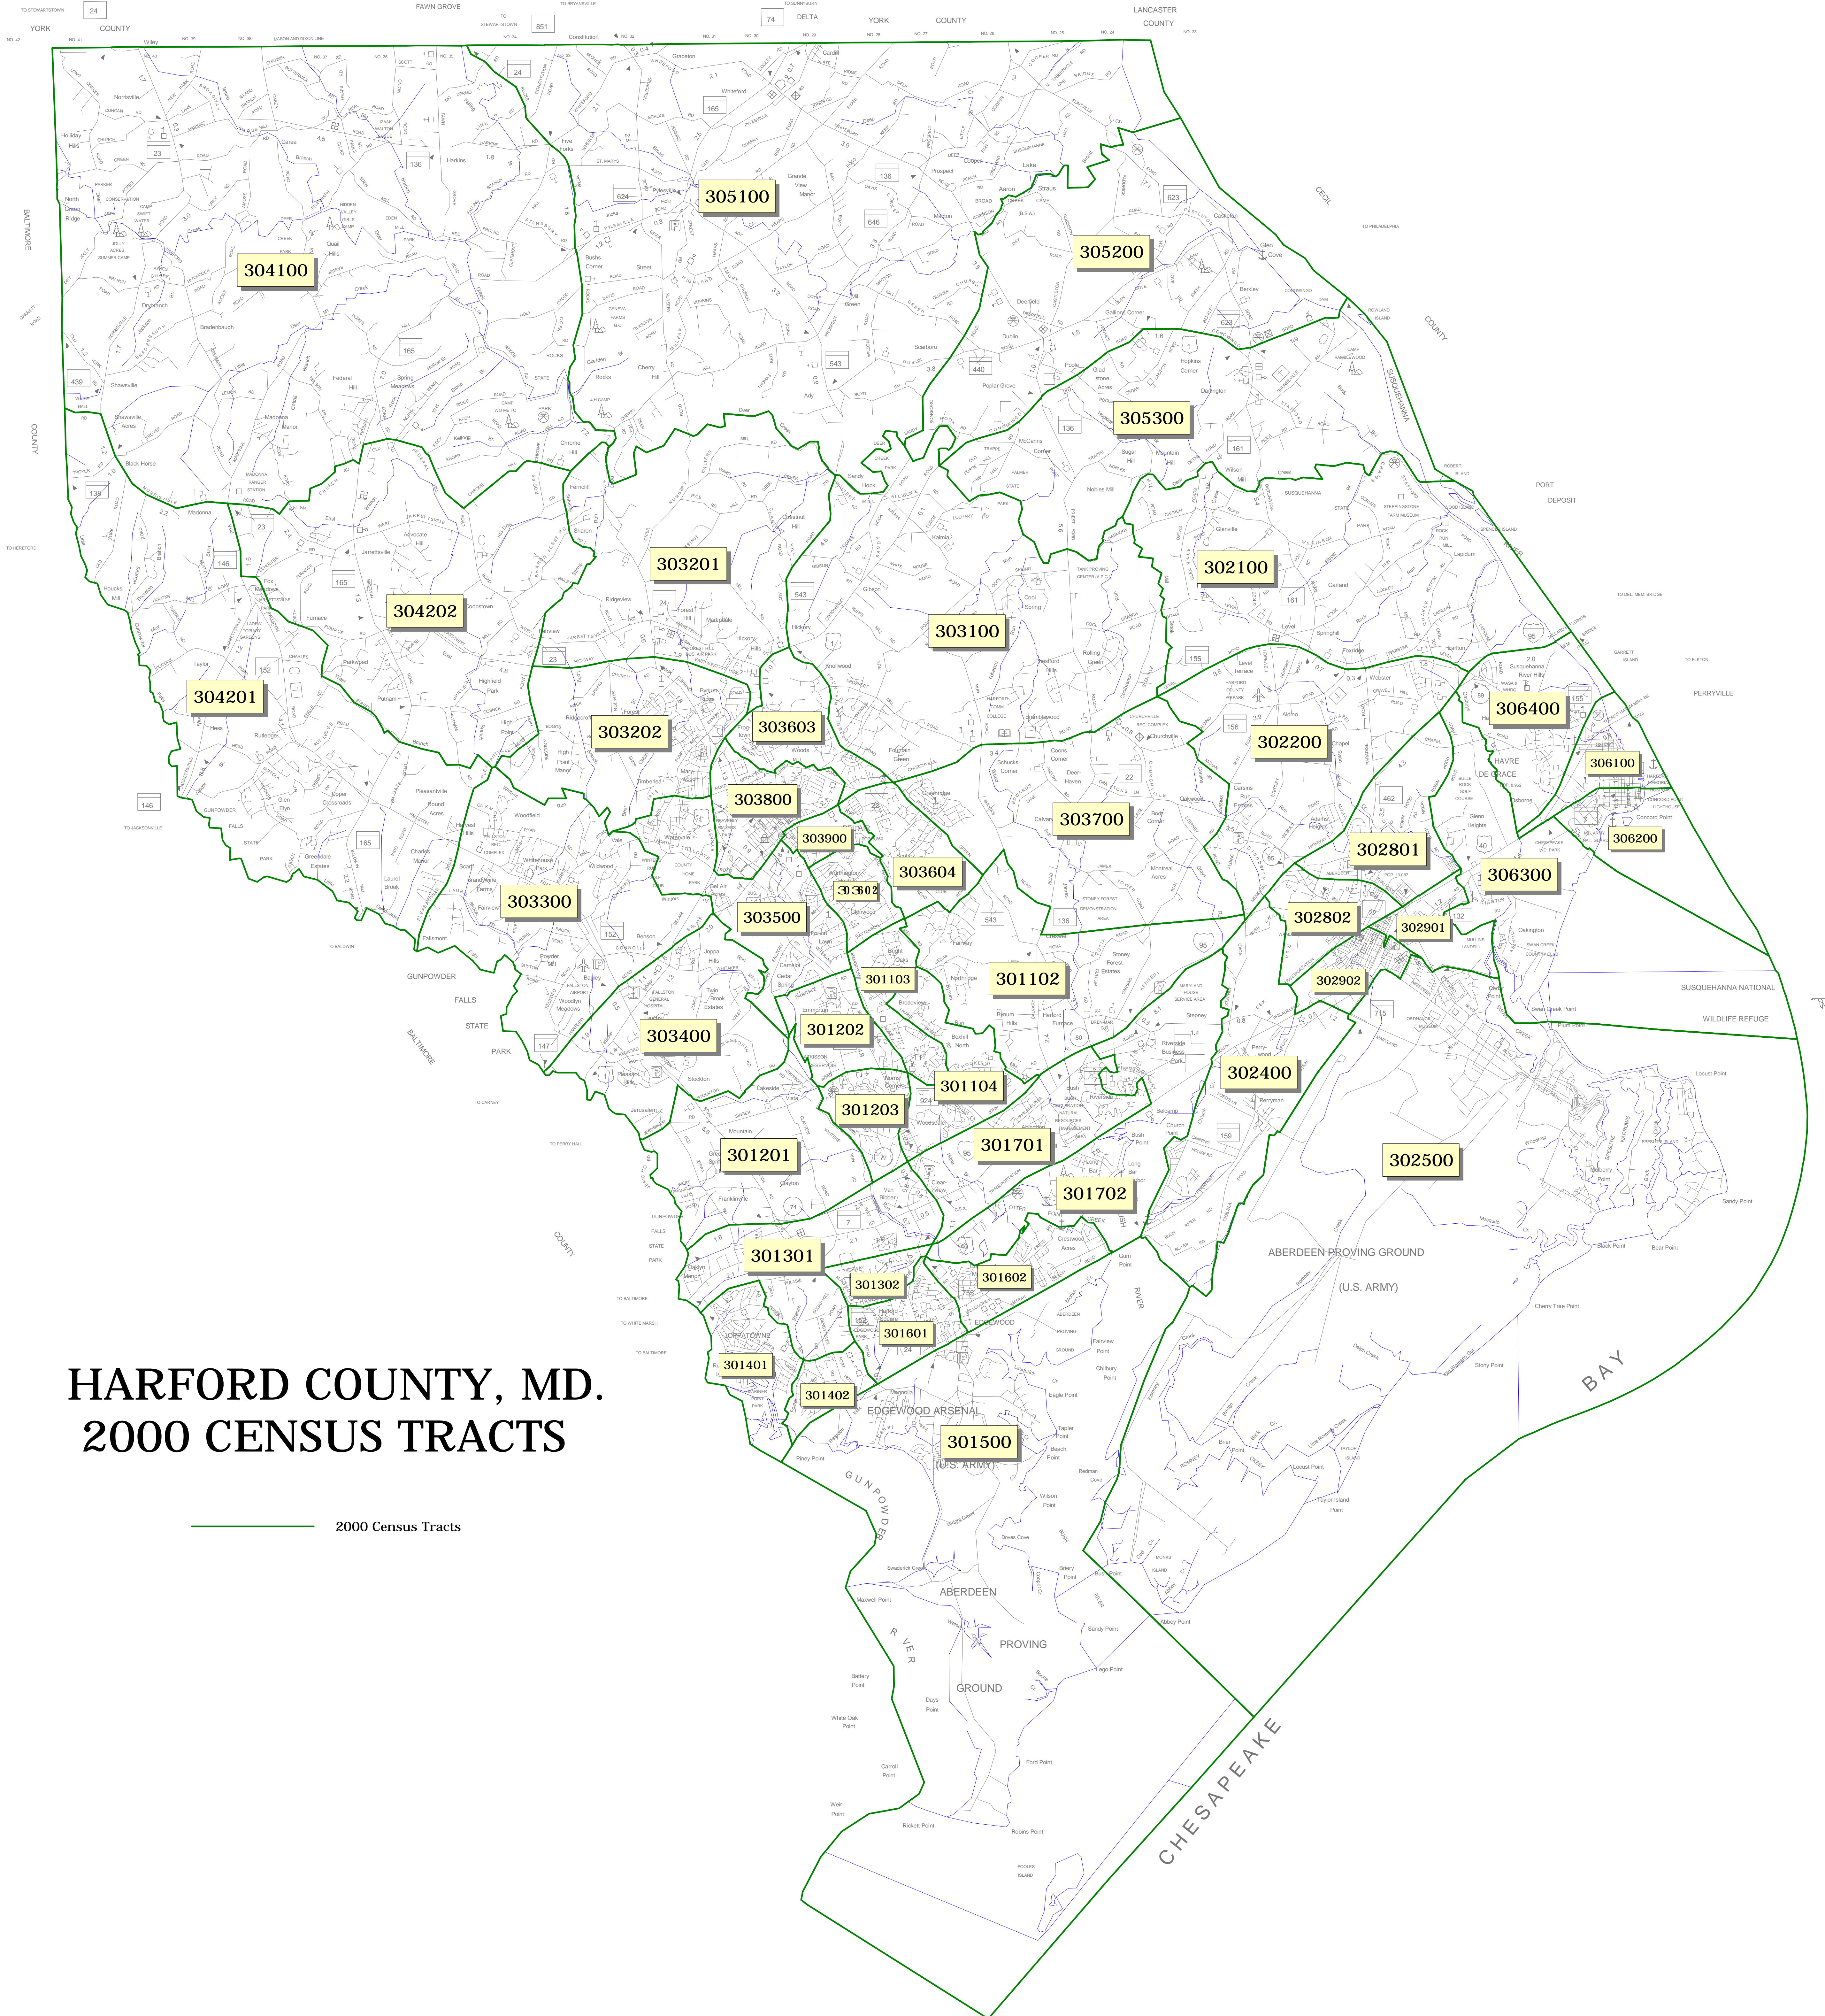

PENNSYLVANIA

HARFORD COUNTY, MD. 2000 CENSUS TRACTS

— 2000 Census Tracts

0 2 4 Miles

PREPARED BY THE DEPARTMENT OF PLANNING
PLANNING DATA SERVICES DIVISION, GIS SECTION

SOURCE OF INFORMATION: THE INFORMATION ON THIS MAP WAS PREPARED FROM THE 2000 VERSION OF THE U.S. CENSUS BUREAU'S TIGER/Line DATABASE FOR HARFORD COUNTY. MAP SCALE: 1 INCH EQUALS 1 MILE (1:63,360)