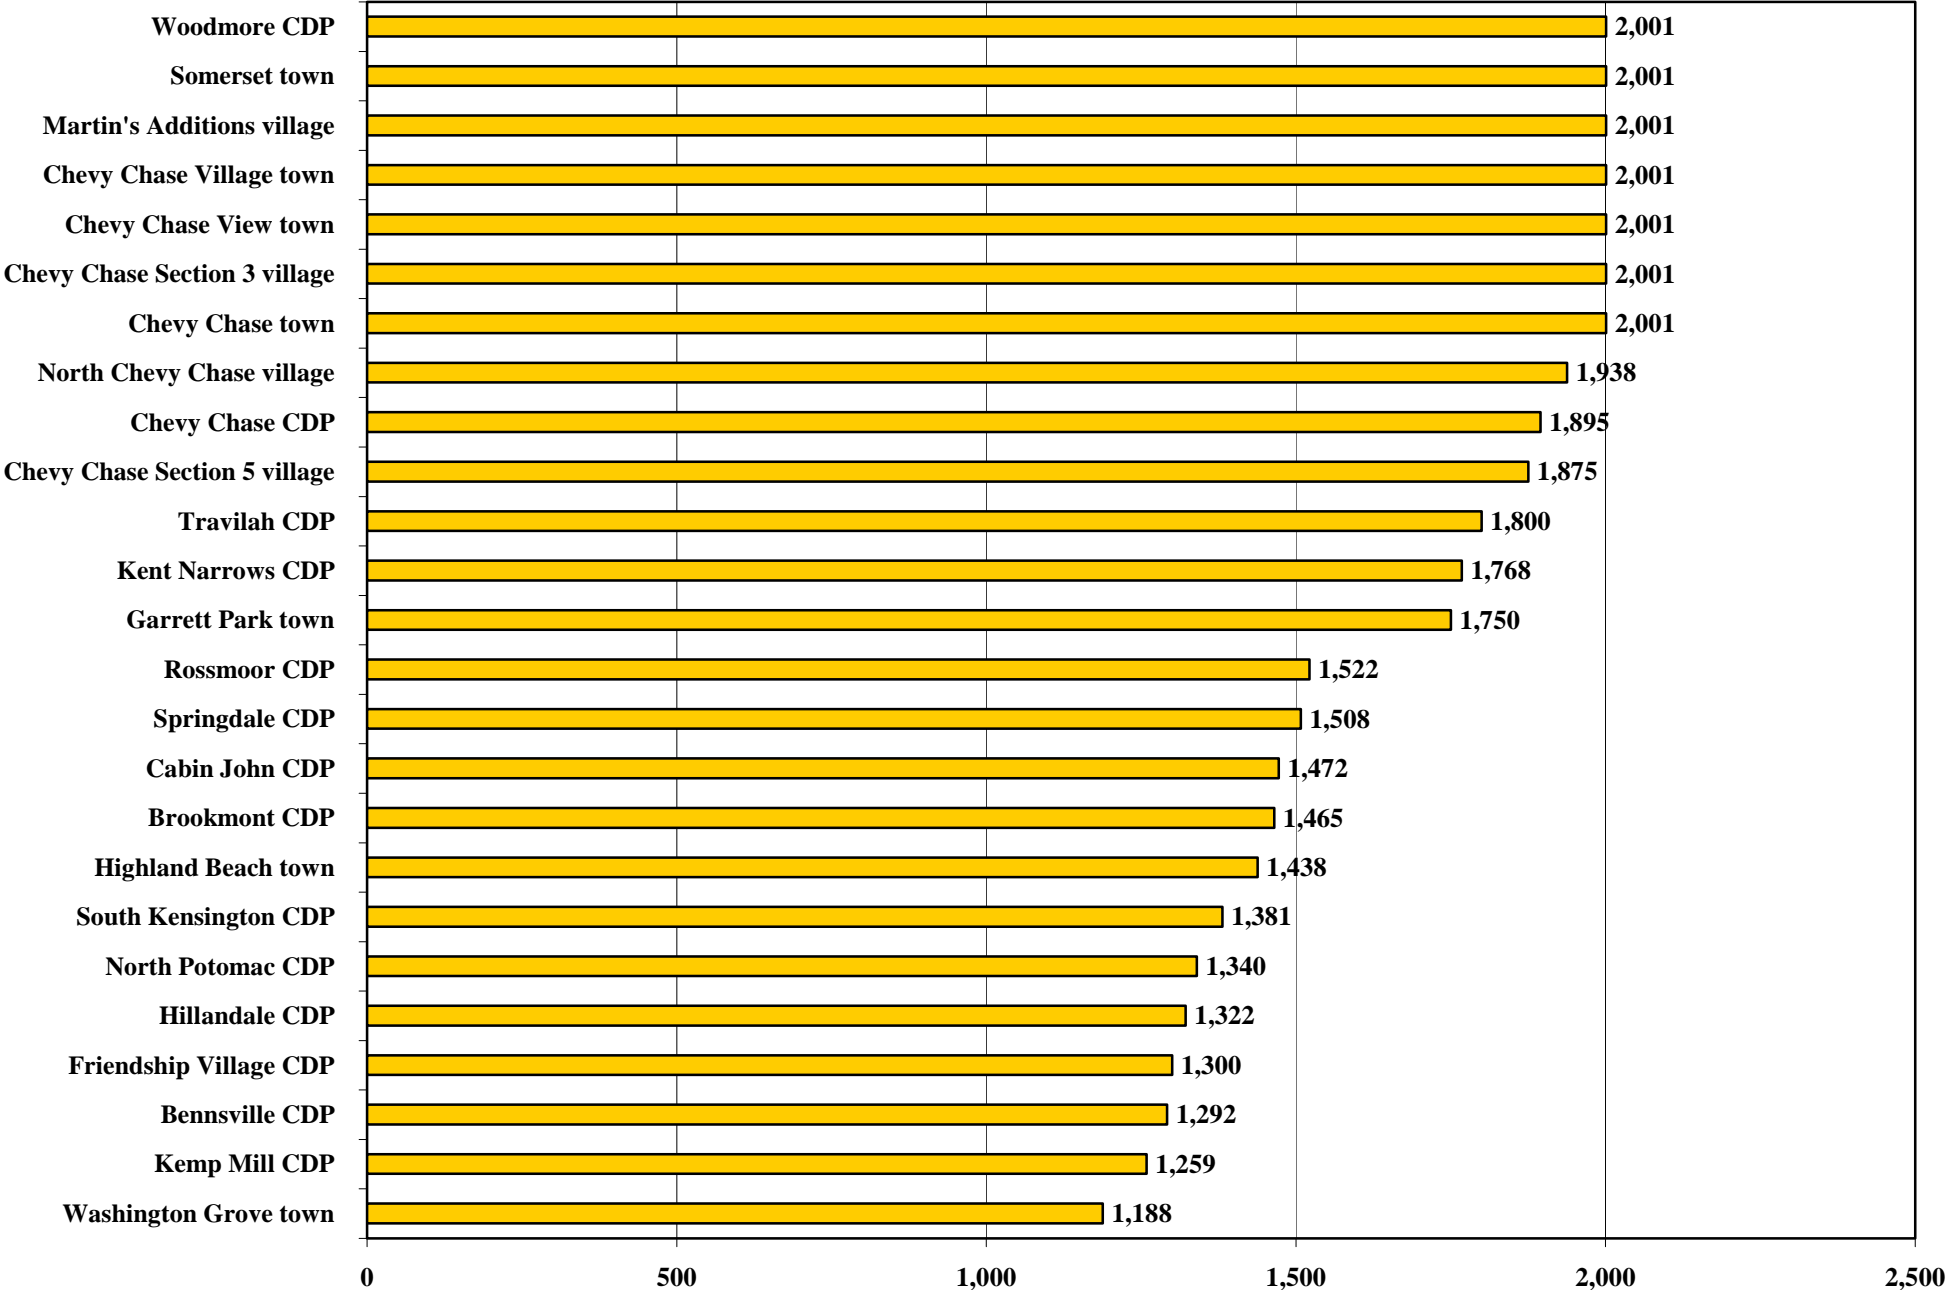

# Median Monthly Rent

Source: U.S. Census Bureau.,  
Prepared by the Maryland Department of Planning, Planning Data Services, May