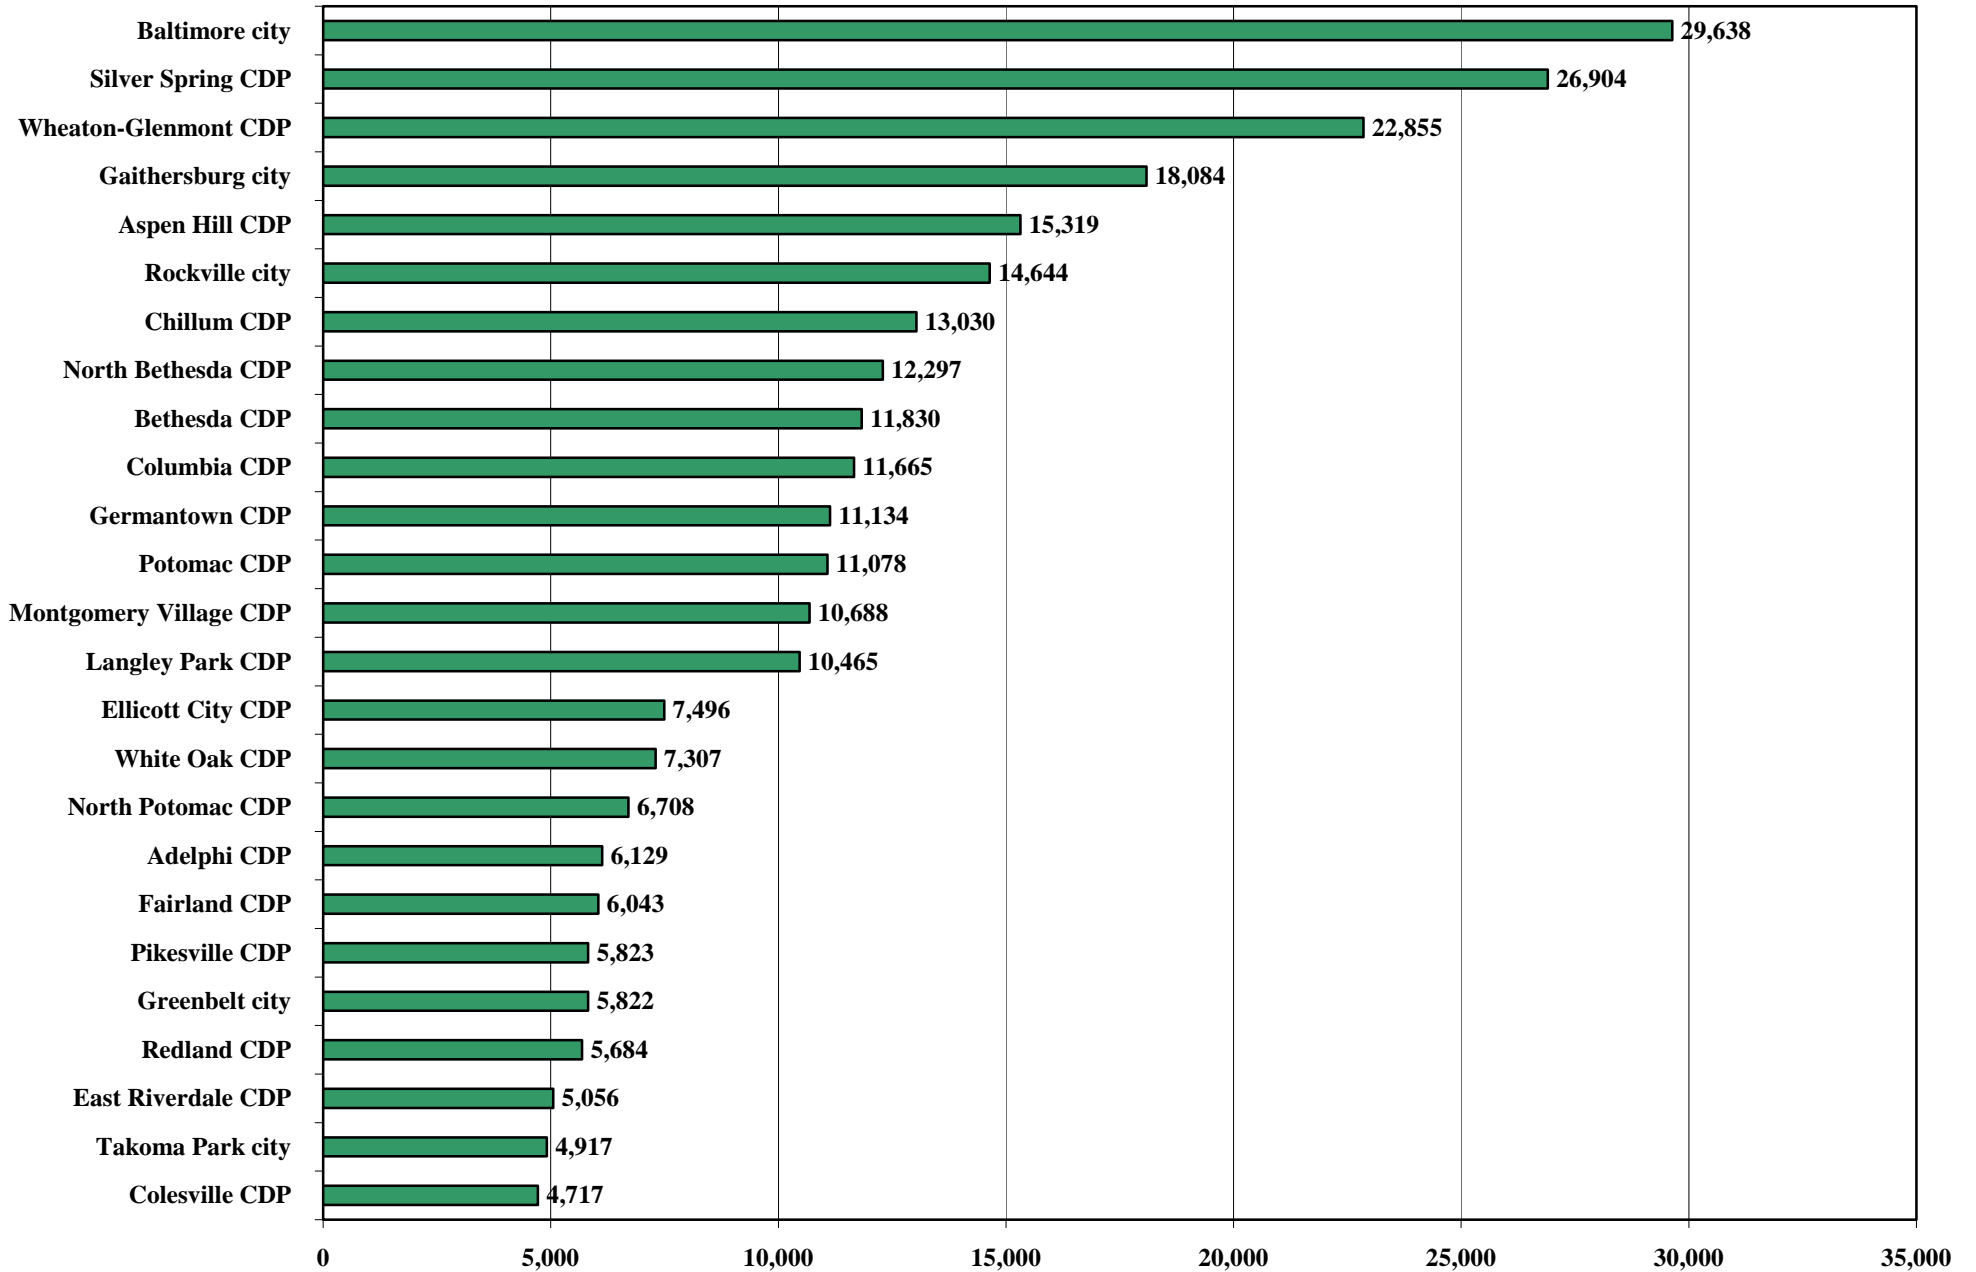

Number of Foreign Born - 2000

Source: U.S. Census Bureau, 2000.

Prepared by the Maryland Department of Planning, Planning Data Services, May 2002.