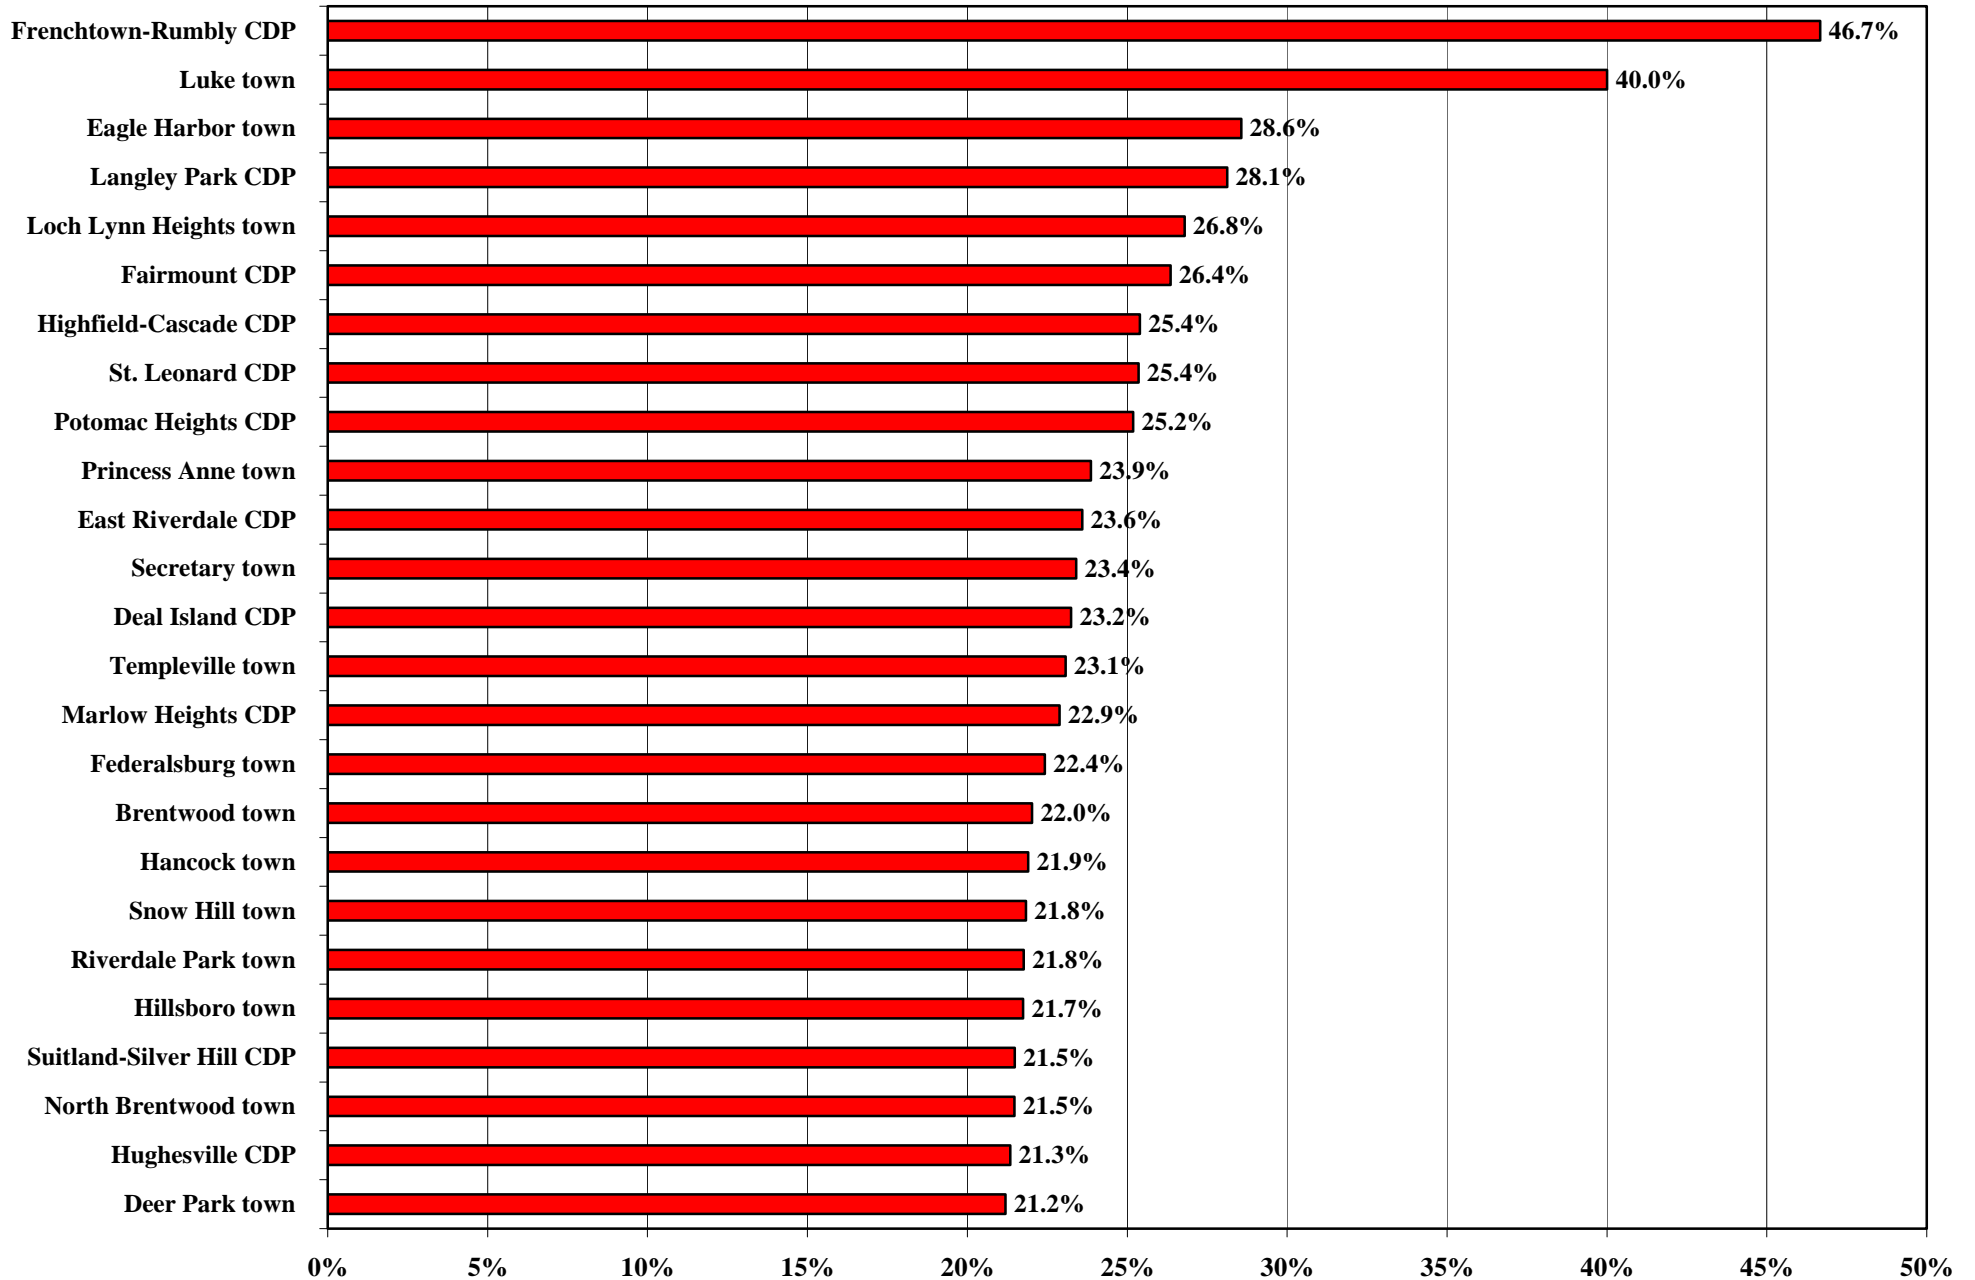

Percent Who Carpool (Workers Ages 16 And Over) - 2000

Source: U.S. Census Bureau, 2000.
Prepared by the Maryland Department of Planning, Planning Data Services, May 2002.