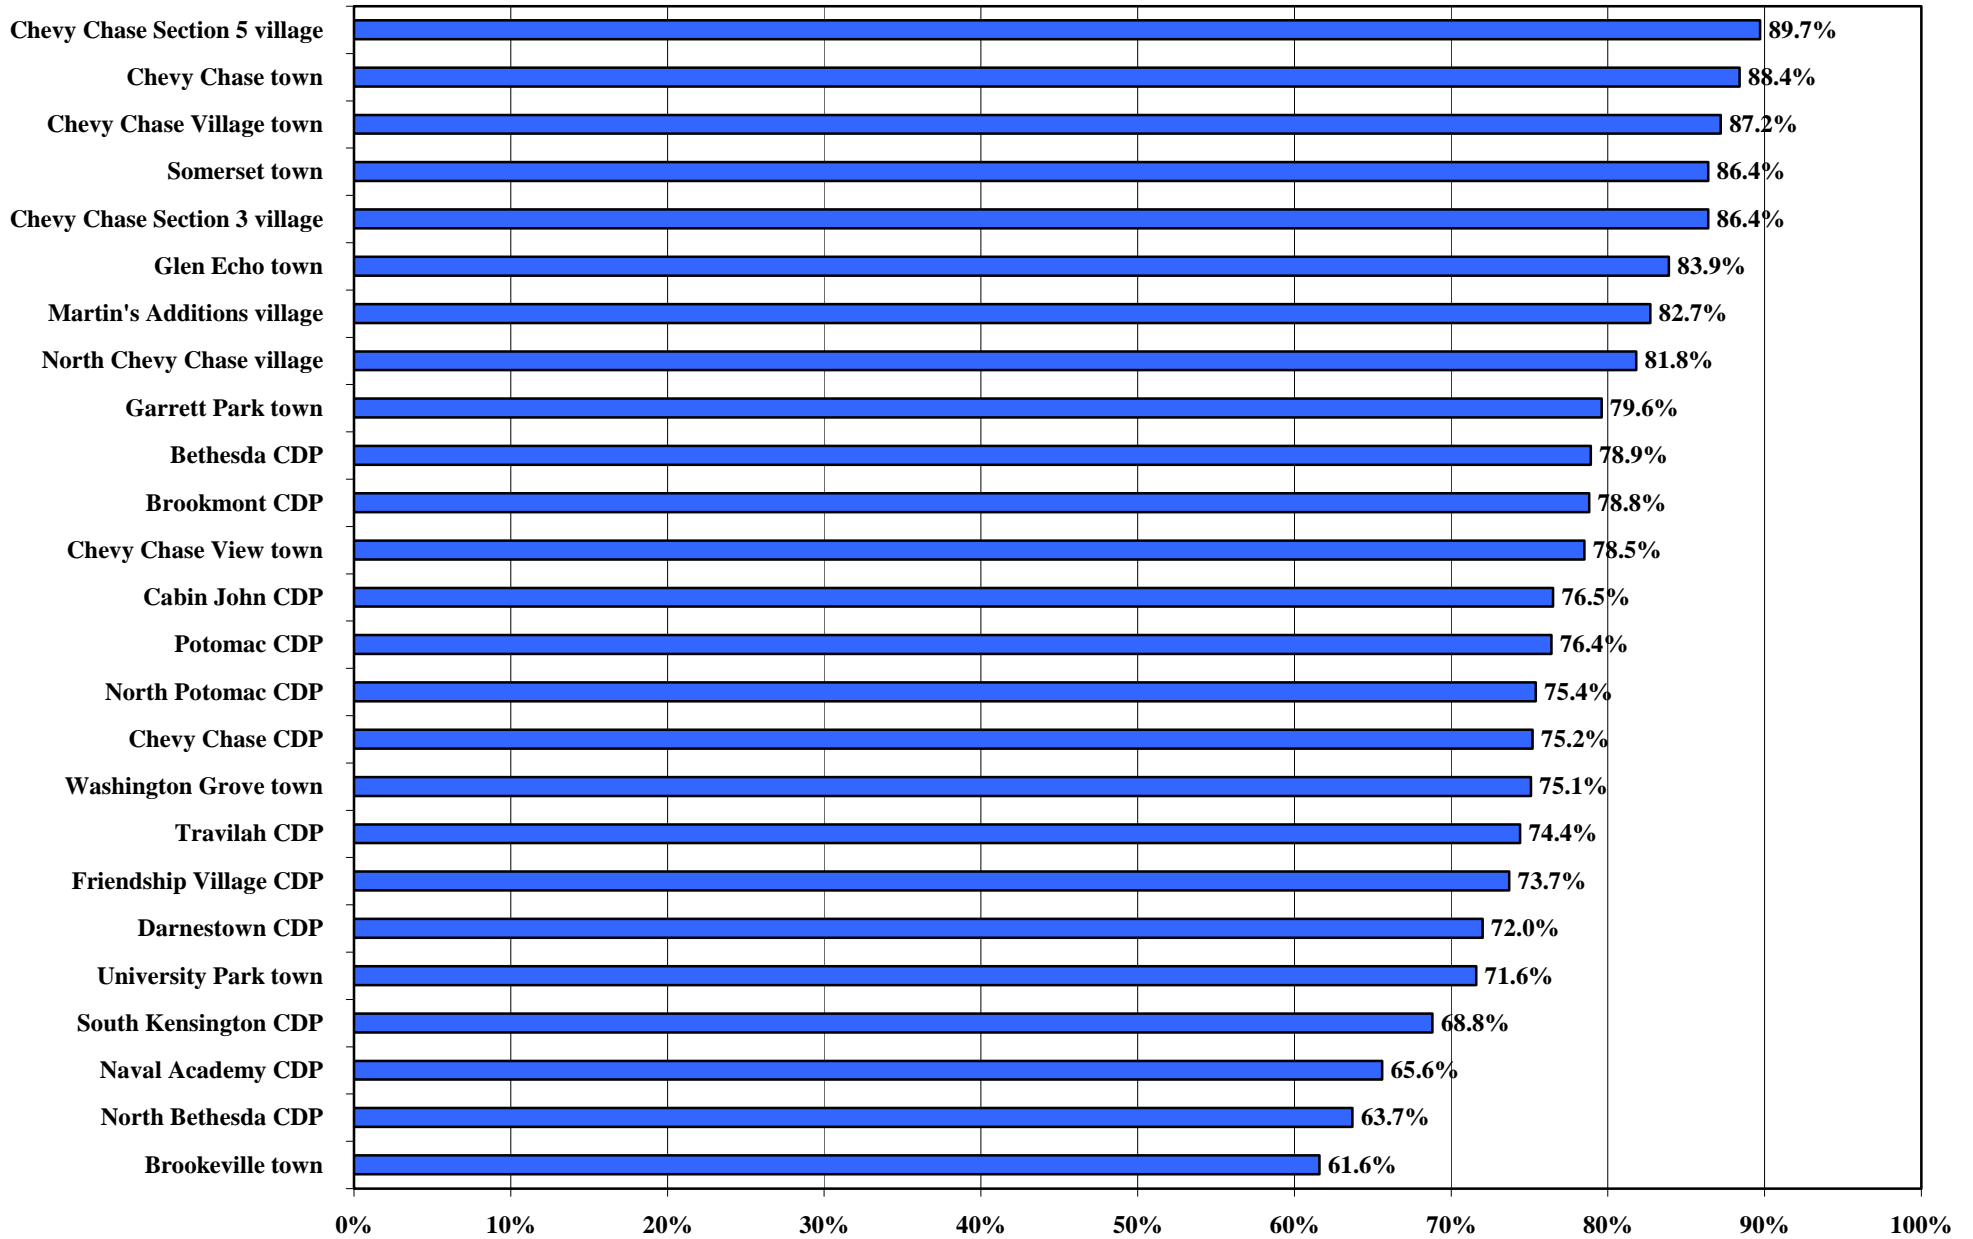

Percent With Bachelor's Degree or Higher (Population Ages 25 And Over) - 2000

Source: U.S. Census Bureau, 2000.

Prepared by the Maryland Department of Planning, Planning Data Services, May 2002.