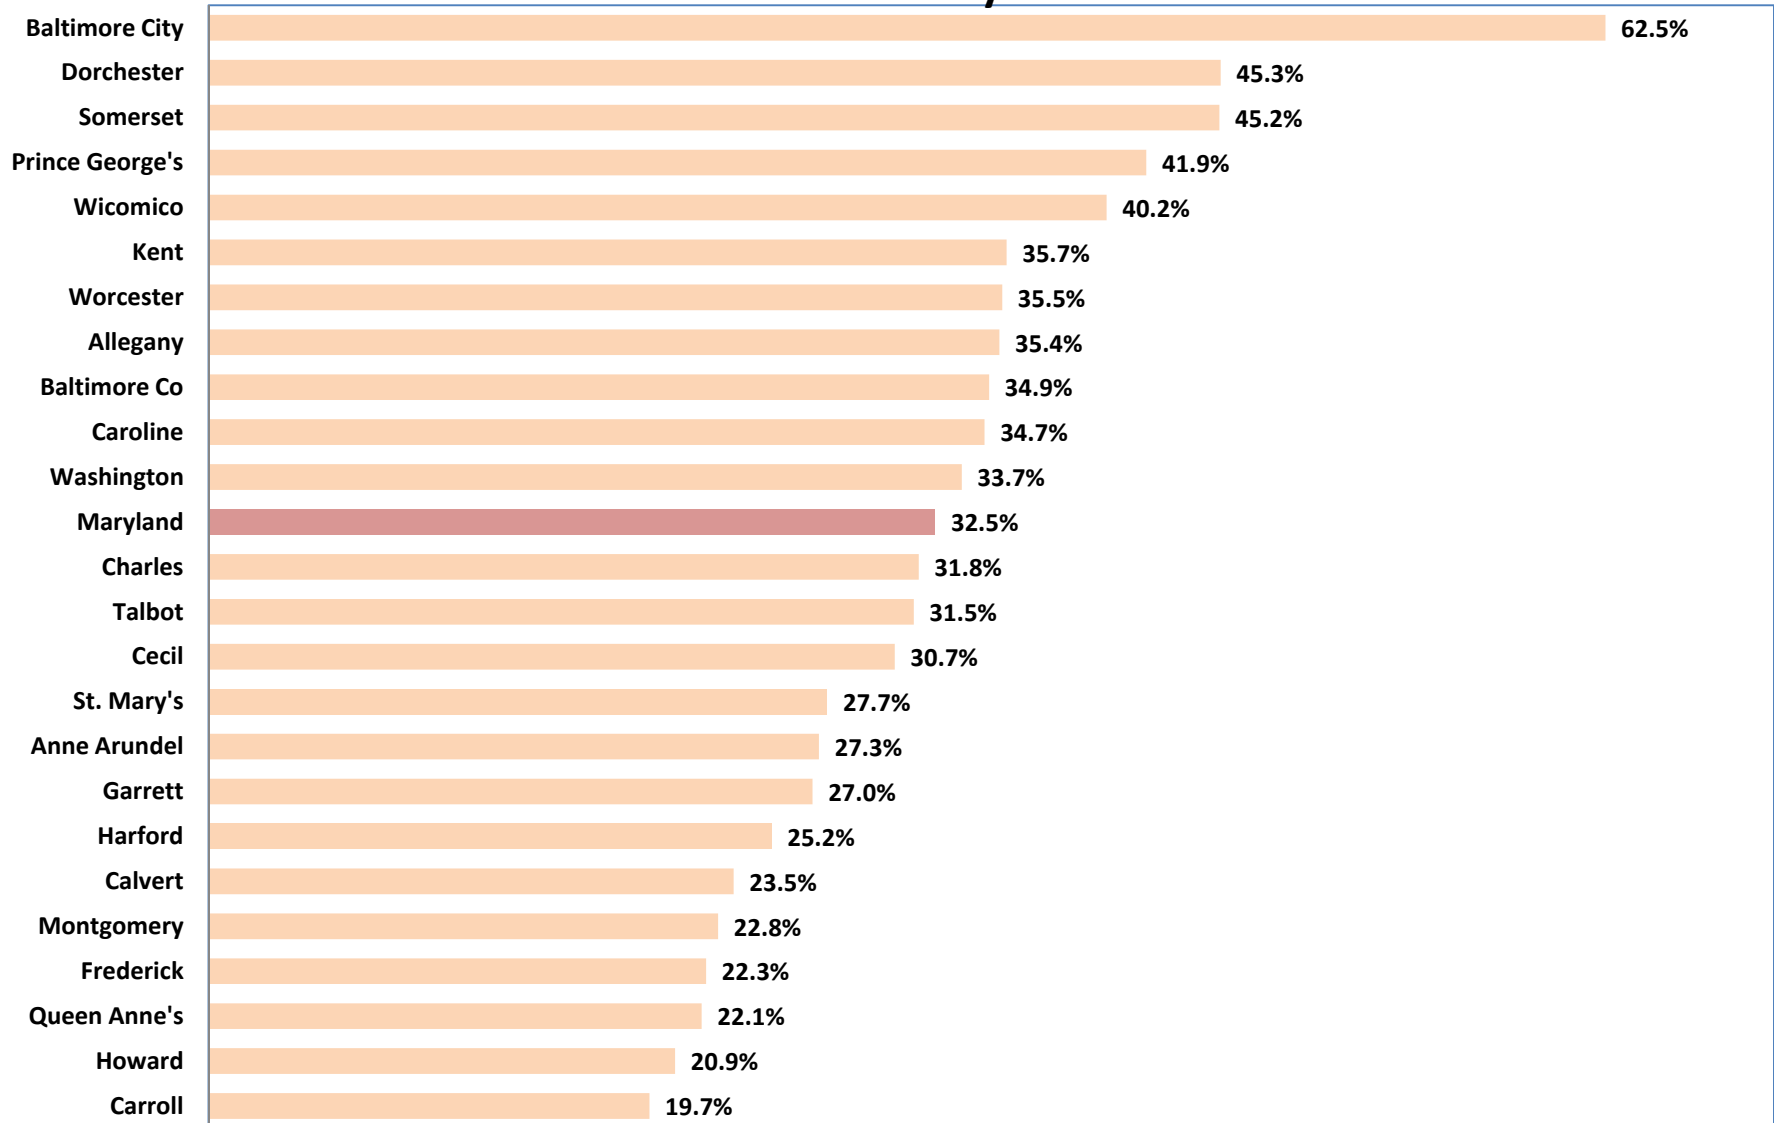

2010 Single-Parent Families With Children as a Percent of All Households With Children for Maryland's Jurisdictions

Prepared by the Maryland Department of Planning. Source: U.S. Census Bureau, 2010 Demographic Profiles, May 2011