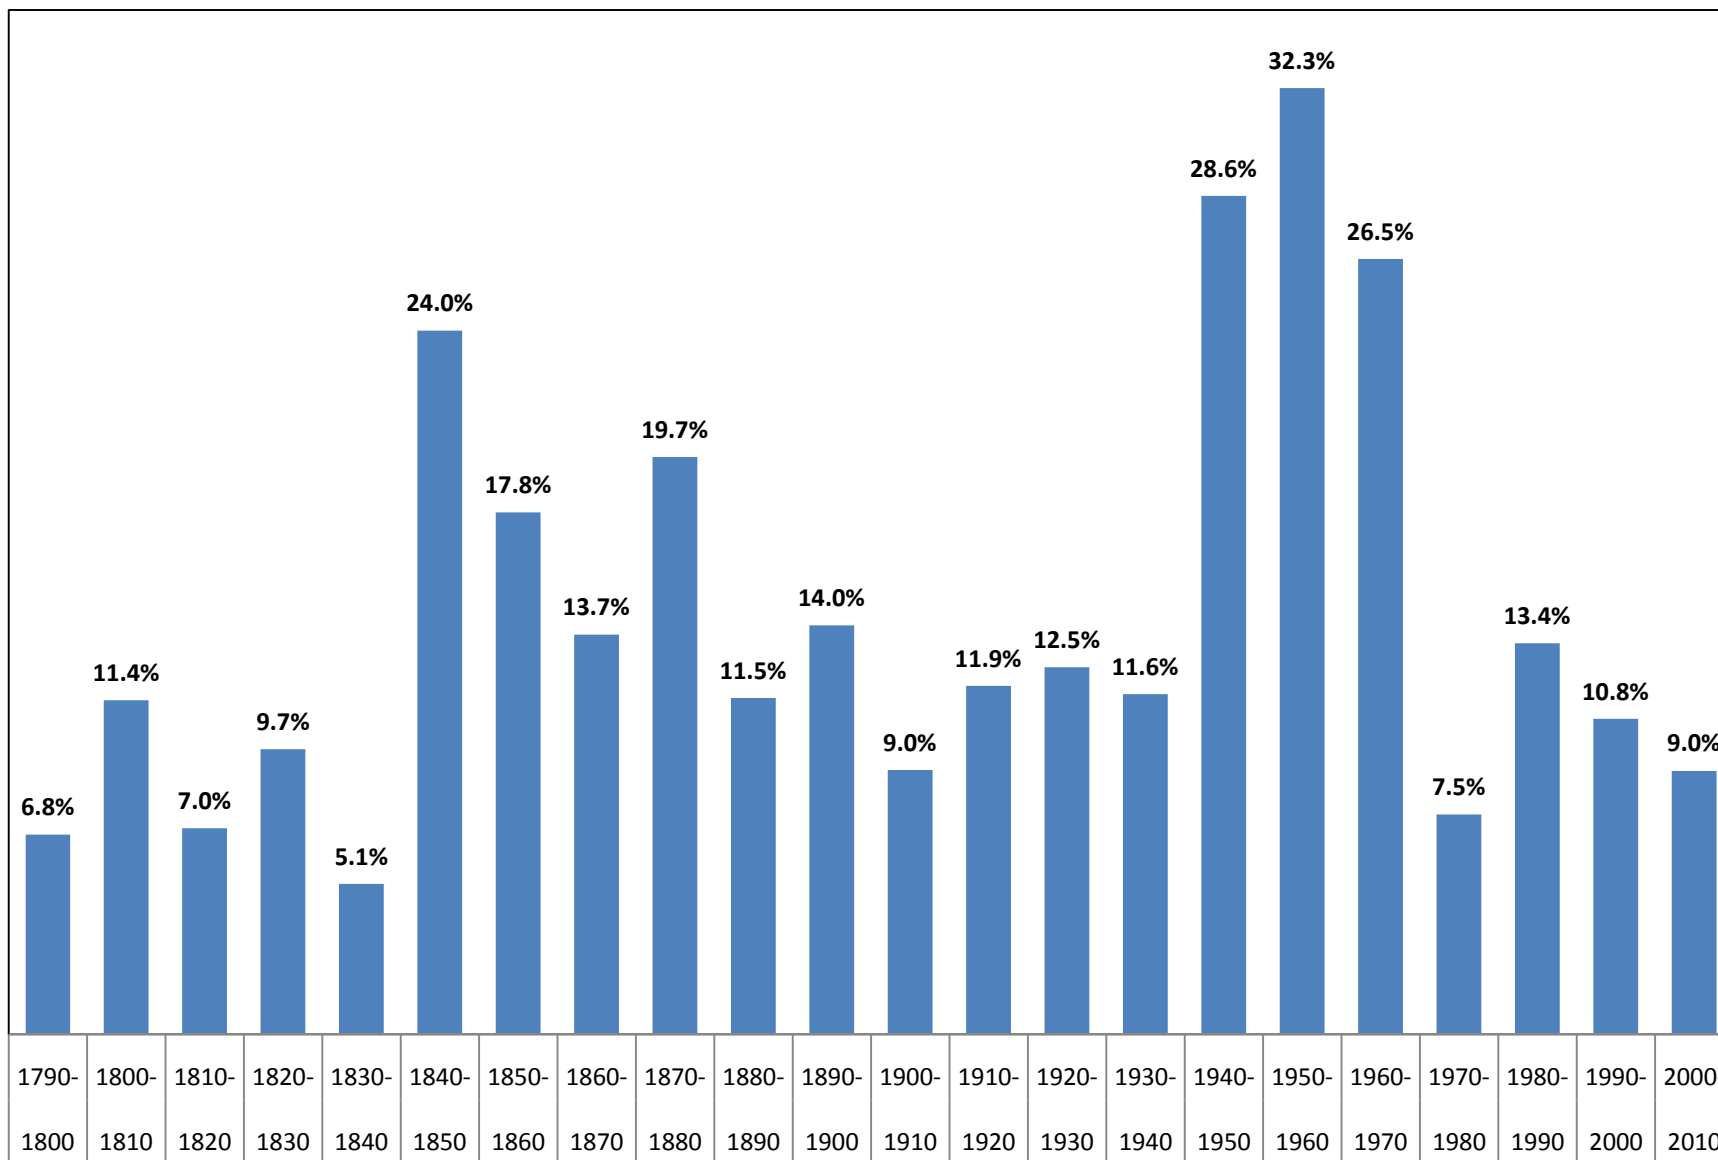

Percent Change in Total Population for Maryland

Prepared by the Maryland Department of Planning, from the U.S. Census Bureau, December 2010