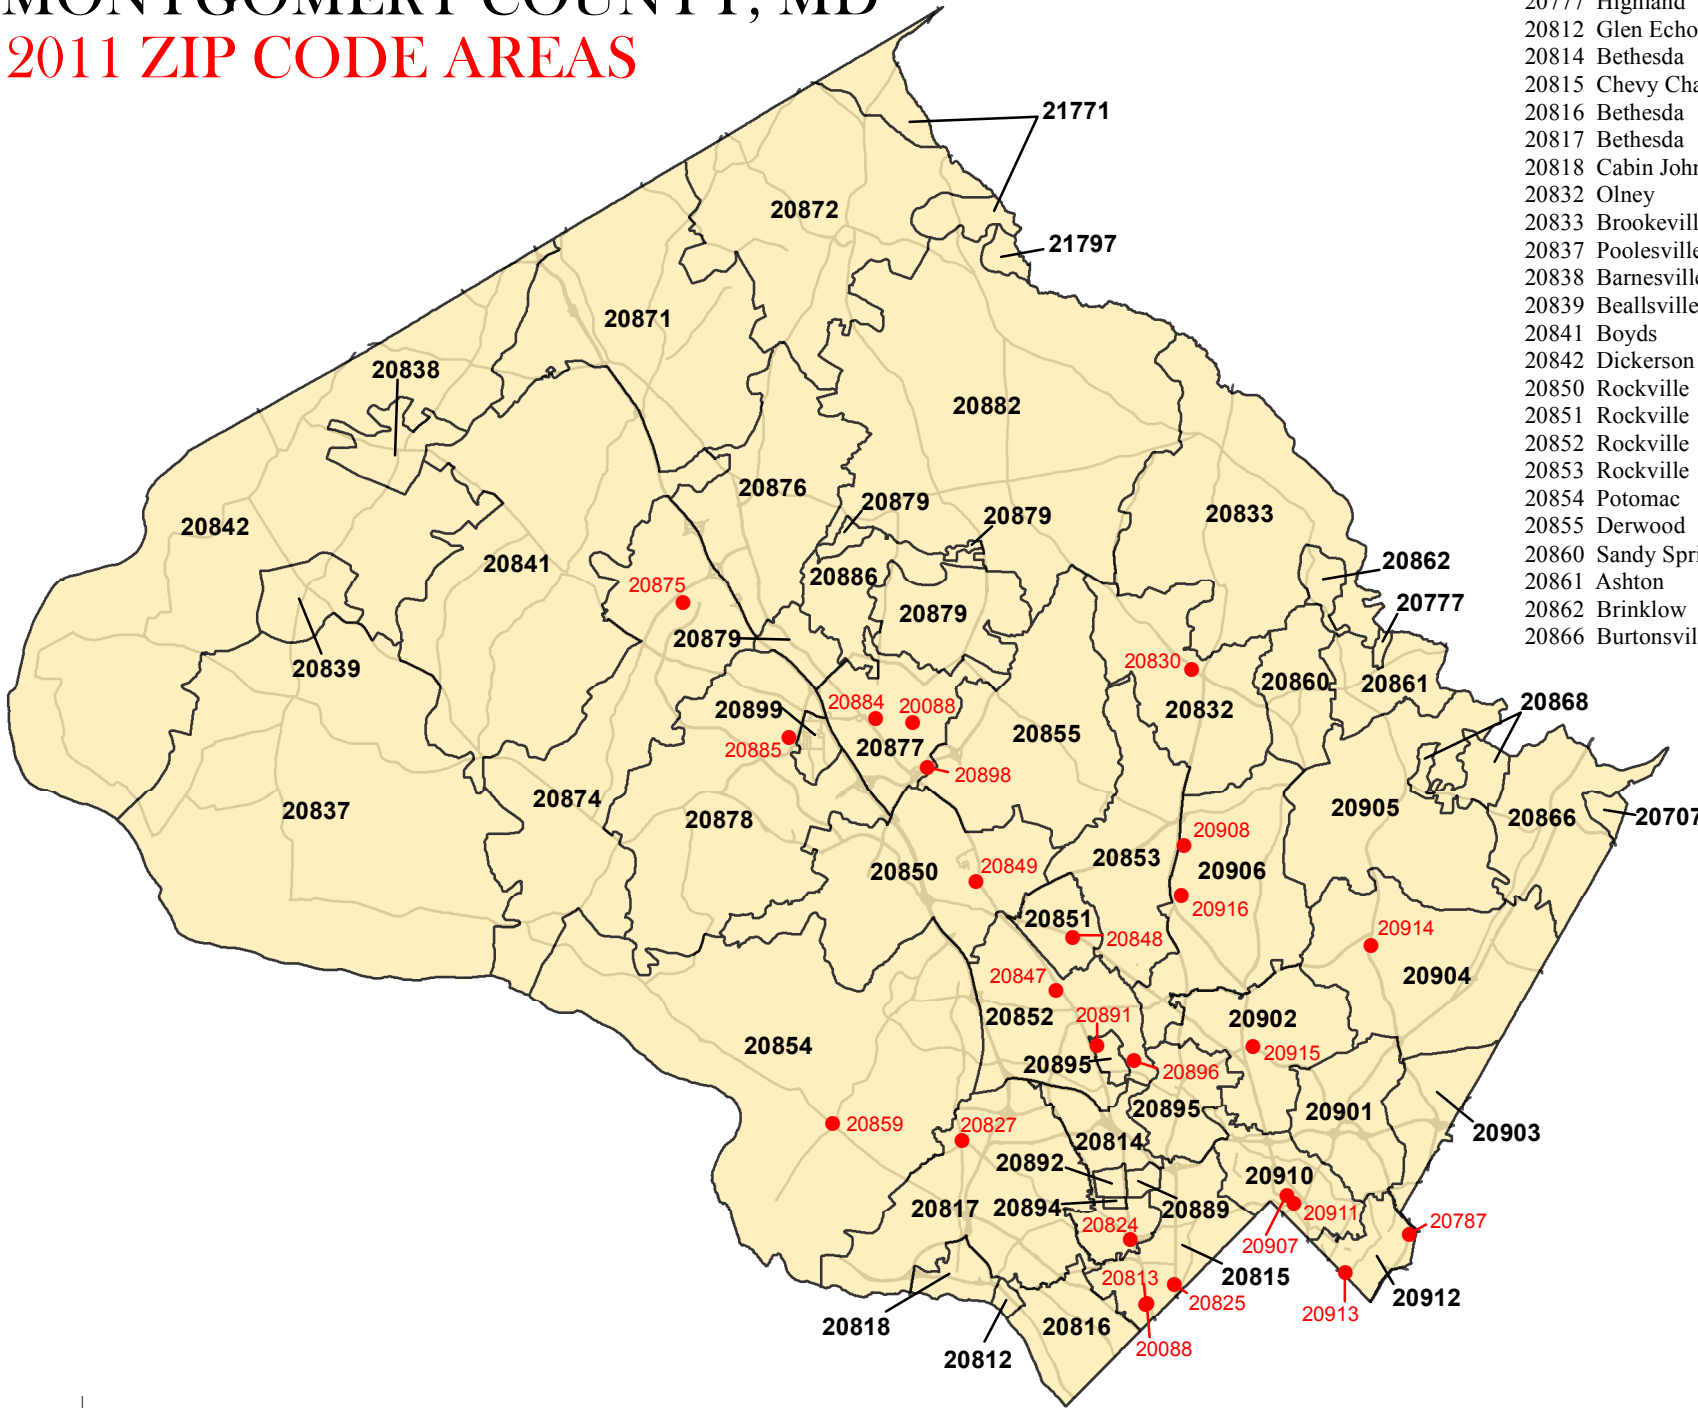

MONTGOMERY COUNTY, MD

2011 ZIP CODE AREAS

20707 Laurel	20868 Spencerville
20777 Highland	20871 Clarksburg
20812 Glen Echo	20872 Damascus
20814 Bethesda	20874 Germantown
20815 Chevy Chase	20876 Germantown
20816 Bethesda	20877 Gaithersburg
20817 Bethesda	20878 Gaithersburg
20818 Cabin John	20879 Gaithersburg
20832 Olney	20882 Gaithersburg
20833 Brookeville	20886 Montgomery Village
20837 Poolesville	20889 Bethesda
20838 Barnesville	20892 Bethesda
20839 Beallsville	20894 Bethesda
20841 Boyds	20895 Kensington
20842 Dickerson	20899 Gaithersburg
20850 Rockville	20901 Silver Spring
20851 Rockville	20902 Silver Spring
20852 Rockville	20903 Silver Spring
20853 Rockville	20904 Silver Spring
20854 Potomac	20905 Silver Spring
20855 Derwood	20906 Silver Spring
20860 Sandy Spring	20910 Silver Spring
20861 Ashton	20912 Takoma Park
20862 Brinklow	21771 Mount Airy
20866 Burtonsville	21797 Woodbine

POST OFFICE ZIP CODES

20888 Washington
20787 Hyattsville
20813 Bethesda
20824 Bethesda
20825 Chevy Chase
20827 Bethesda
20830 Olney
20847 Rockville
20848 Rockville
20849 Rockville
20859 Potomac
20875 Germantown
20880 Washington Grove
20884 Gaithersburg
20885 Gaithersburg
20891 Kensington
20896 Garrett Park
20898 Gaithersburg
20907 Silver Spring
20908 Silver Spring
20911 Silver Spring
20913 Takoma Park
20914 Silver Spring
20915 Silver Spring
20916 Silver Spring