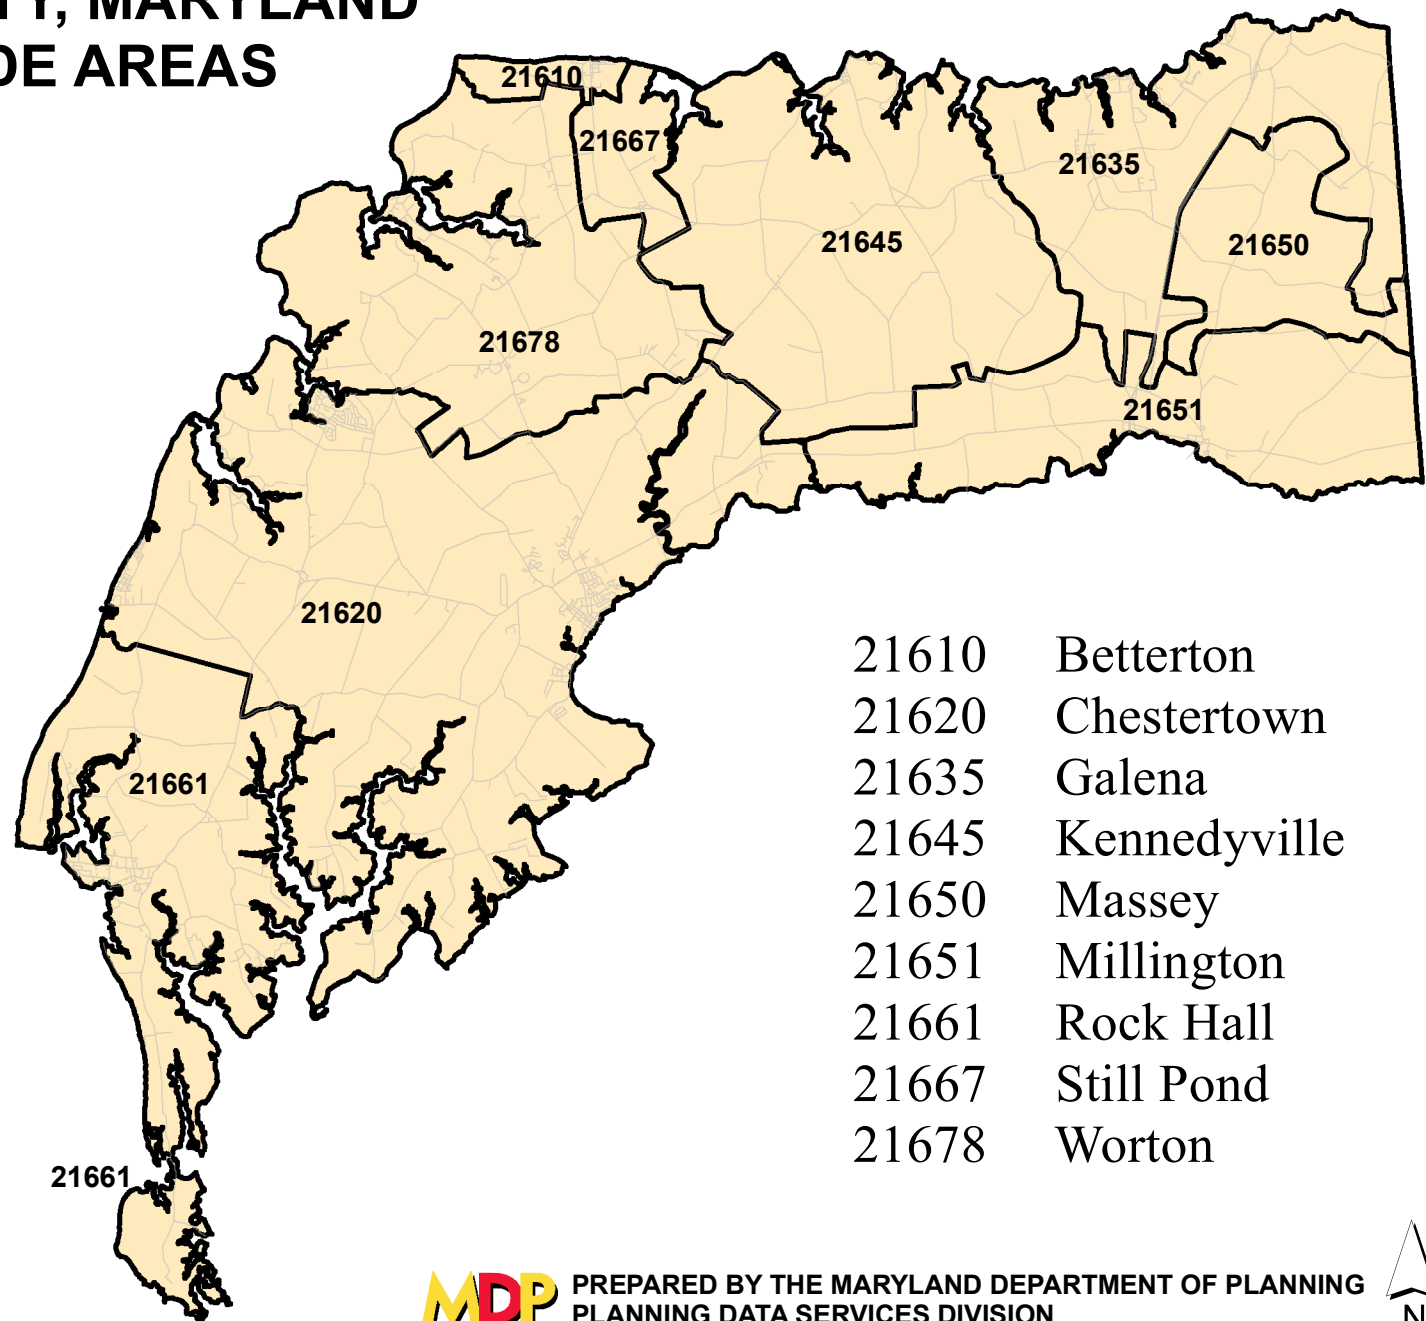

KENT COUNTY, MARYLAND

2010 ZIP CODE AREAS

21610	Betterton
21620	Chestertown
21635	Galena
21645	Kennedyville
21650	Massey
21651	Millington
21661	Rock Hall
21667	Still Pond
21678	Worton

PREPARED BY THE MARYLAND DEPARTMENT OF PLANNING
PLANNING DATA SERVICES DIVISION