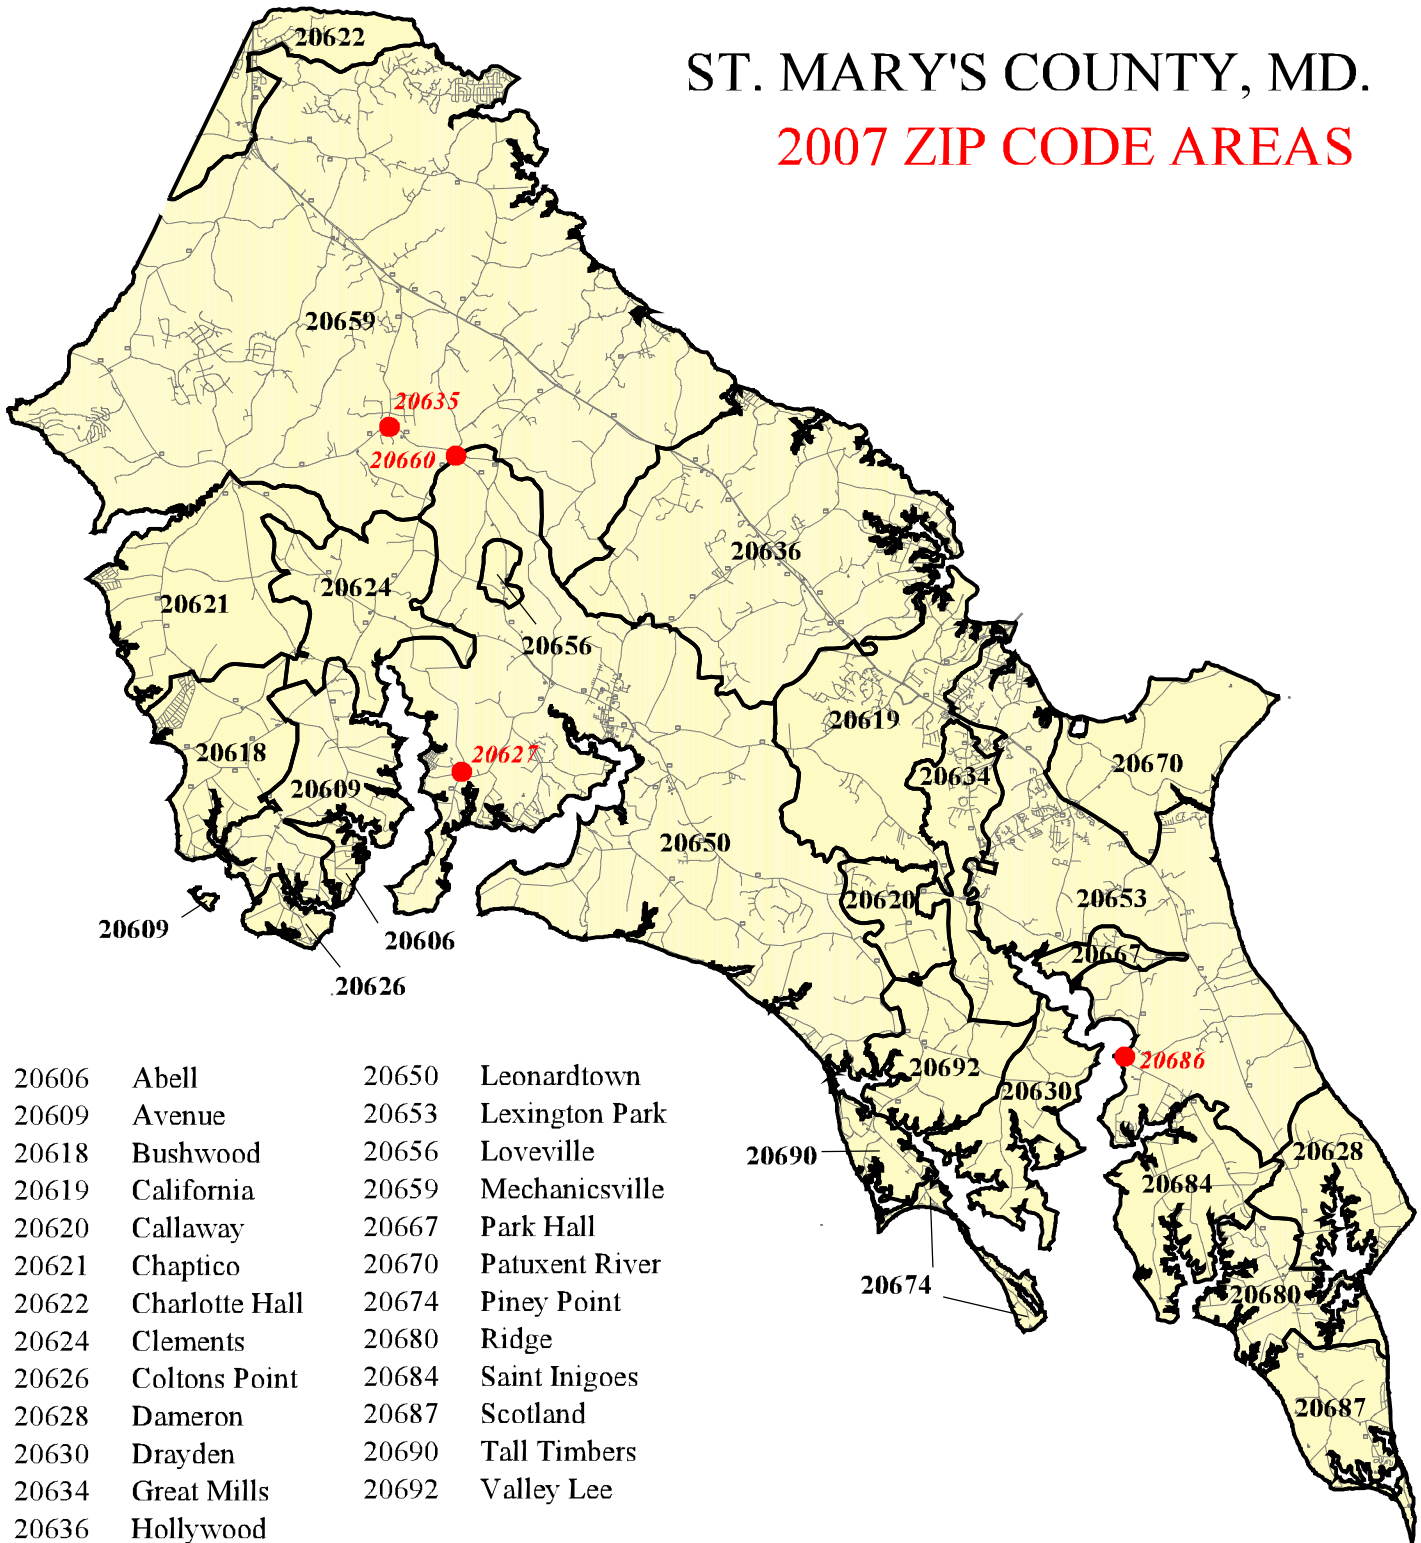

ST. MARY'S COUNTY, MD.

2007 ZIP CODE AREAS

20606	Abell	20650	Leonardtown
20609	Avenue	20653	Lexington Park
20618	Bushwood	20656	Loveville
20619	California	20659	Mechanicsville
20620	Callaway	20667	Park Hall
20621	Chaptico	20670	Patuxent River
20622	Charlotte Hall	20674	Piney Point
20624	Clements	20680	Ridge
20626	Coltons Point	20684	Saint Inigoes
20628	Dameron	20687	Scotland
20630	Drayden	20690	Tall Timbers
20634	Great Mills	20692	Valley Lee
20636	Hollywood		

POST OFFICE ZIP CODES

20627	Compton
20635	Helen
20660	Morganza
20686	St. Mary's City