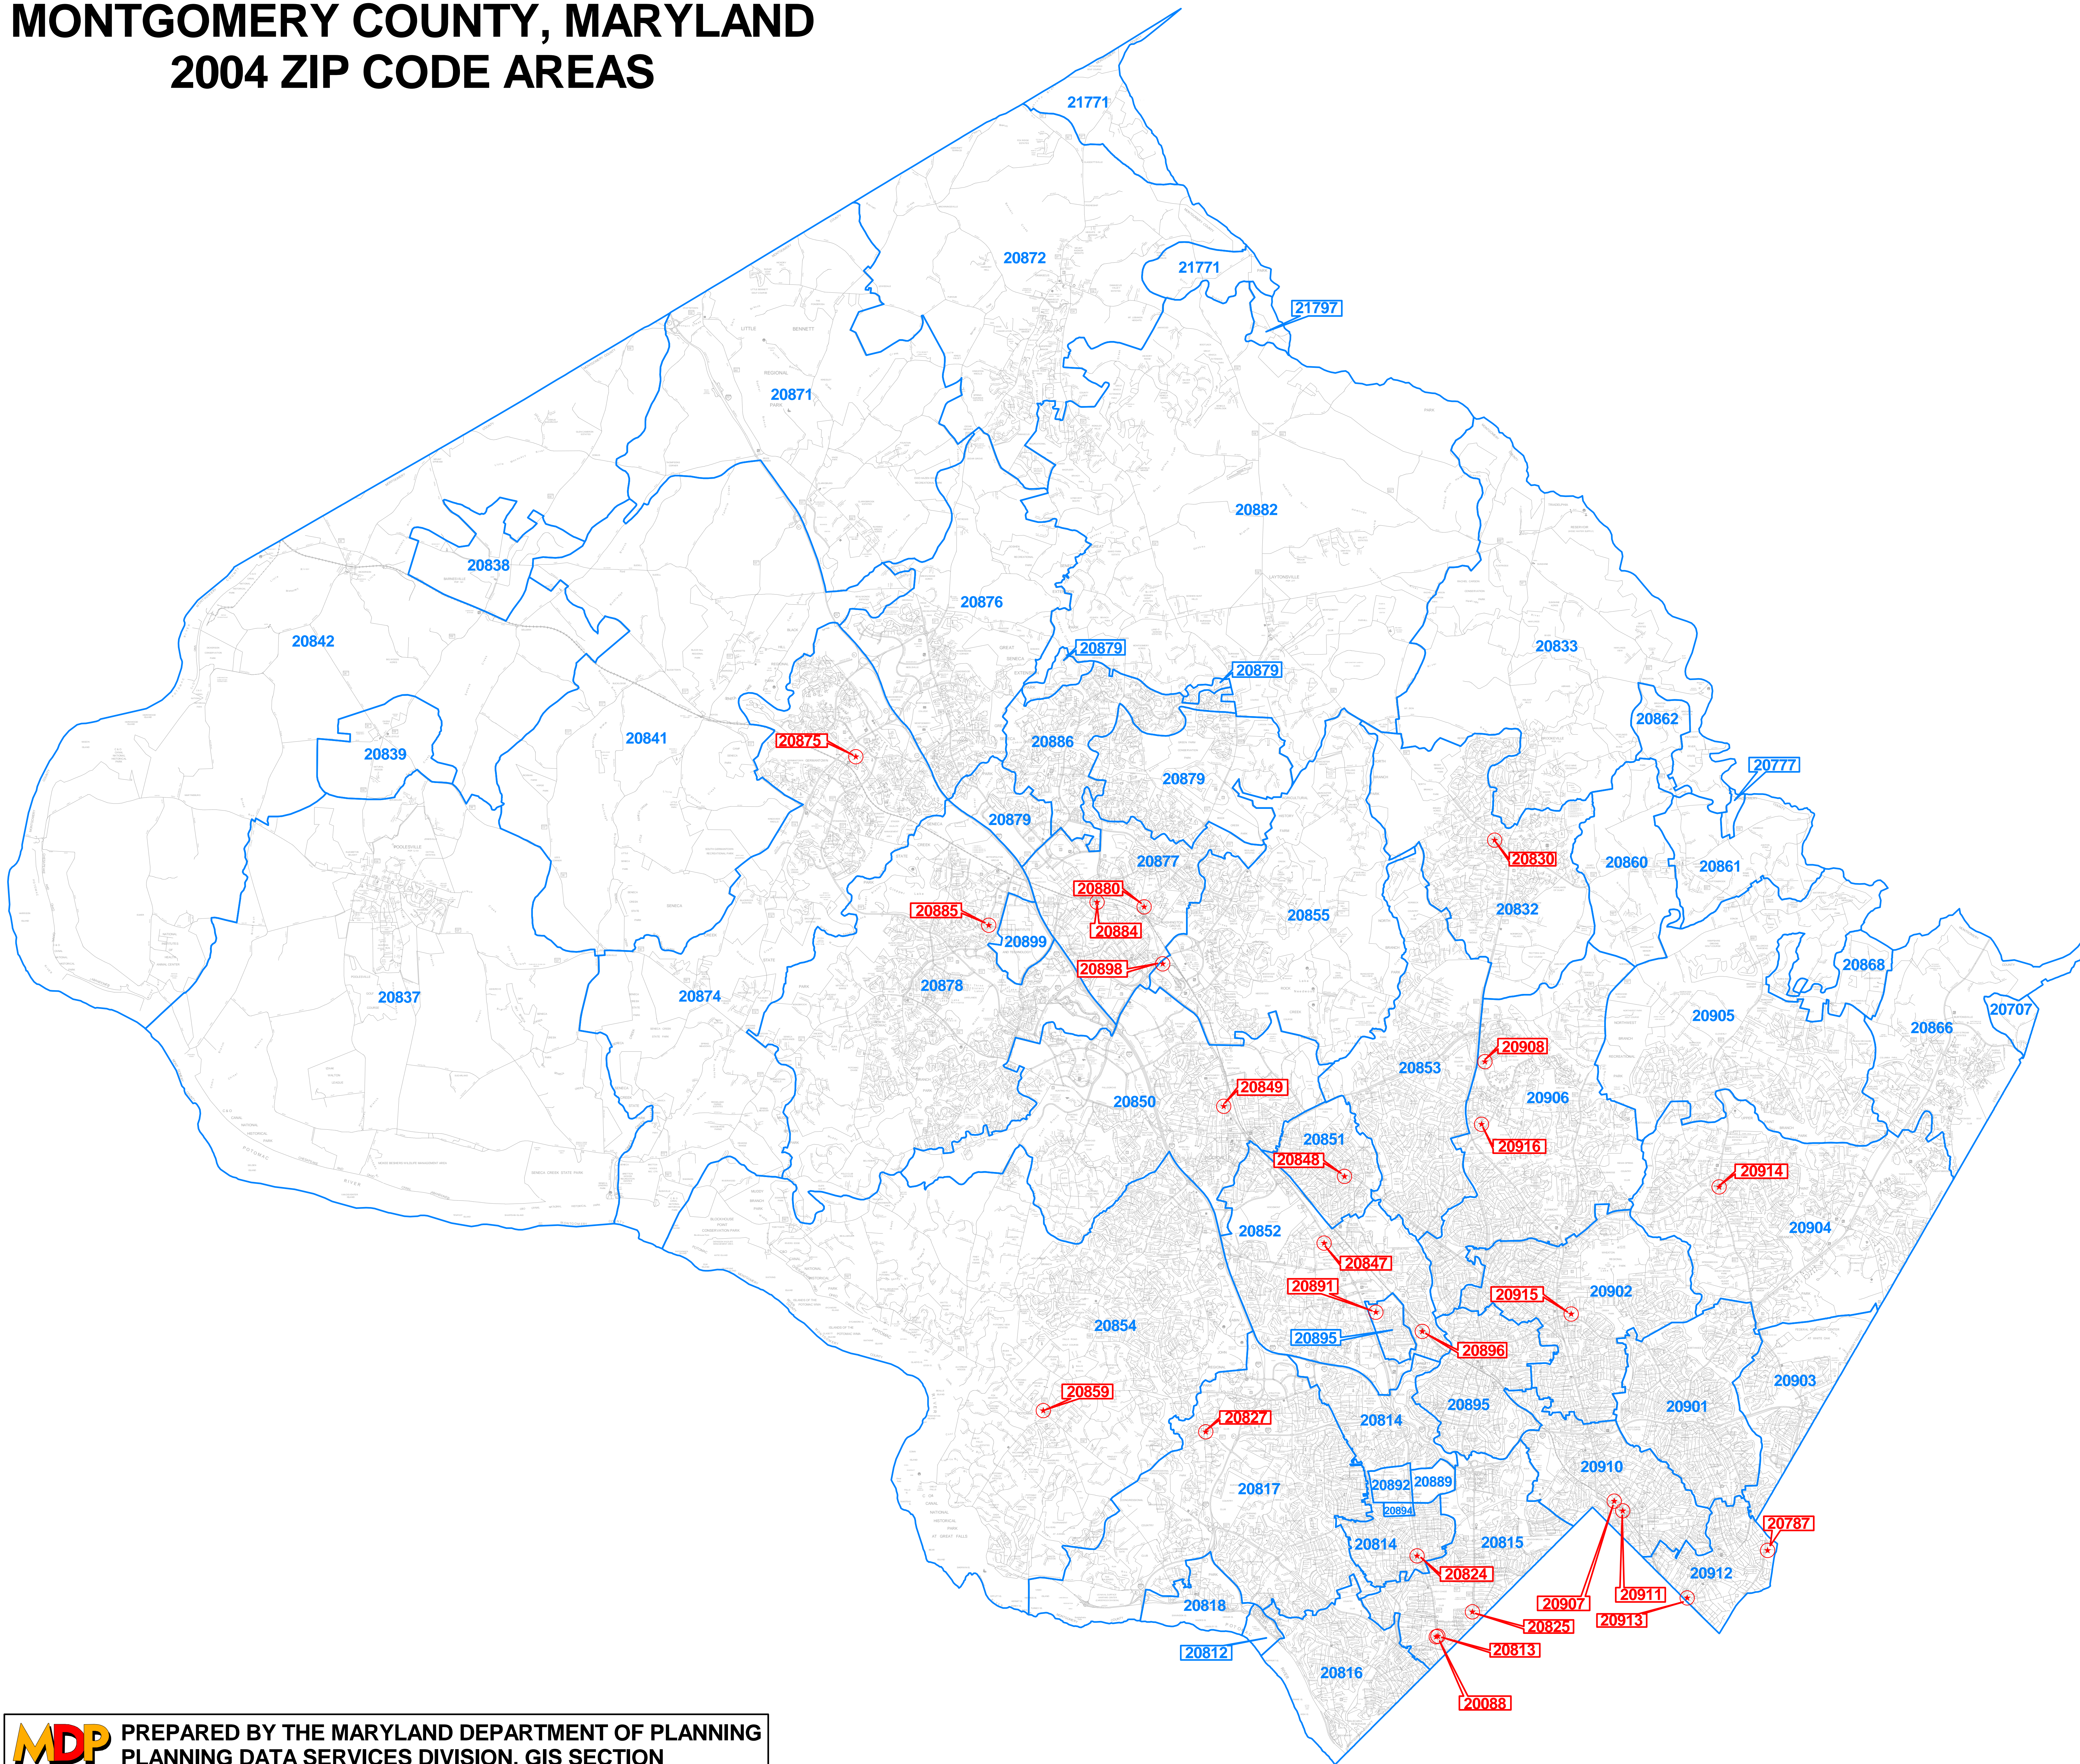

MONTGOMERY COUNTY, MARYLAND

2004 ZIP CODE AREAS

2004 ZIP CODE AREAS

20707 Laurel	20868 Spencerville
20777 Highland	20871 Clarksburg
20812 Glen Echo	20872 Damascus
20814 Bethesda	20874 Germantown
20815 Chevy Chase	20876 Germantown
20816 Bethesda	20877 Gaithersburg
20817 Bethesda	20878 Gaithersburg
20818 Cabin John	20879 Gaithersburg
20832 Olney	20882 Gaithersburg
20833 Brookeville	20886 Montgomery Village
20837 Poolesville	20889 Bethesda
20838 Barnesville	20892 Bethesda
20839 Beallsville	20894 Bethesda
20841 Boyds	20895 Kensington
20842 Dickerson	20899 Gaithersburg
20850 Rockville	20901 Silver Spring
20851 Rockville	20902 Silver Spring
20852 Rockville	20903 Silver Spring
20853 Rockville	20904 Silver Spring
20854 Potomac	20905 Silver Spring
20855 Derwood	20906 Silver Spring
20860 Sandy Spring	20910 Silver Spring
20861 Ashton	20912 Takoma Park
20862 Brinklow	21771 Mount Airy
20866 Burtonsville	21797 Woodbine

2004 POST OFFICE ZIP CODES

20088 Washington
20787 Hyattsville
20813 Bethesda
20824 Bethesda
20825 Chevy Chase
20827 Bethesda
20830 Olney
20847 Rockville
20848 Rockville
20849 Rockville
20859 Potomac
20875 Germantown
20880 Washington Grove
20884 Gaithersburg
20885 Gaithersburg
20891 Kensington
20896 Garrett Park
20898 Gaithersburg
20907 Silver Spring
20908 Silver Spring
20911 Silver Spring
20913 Takoma Park
20914 Silver Spring
20915 Silver Spring
20916 Silver Spring