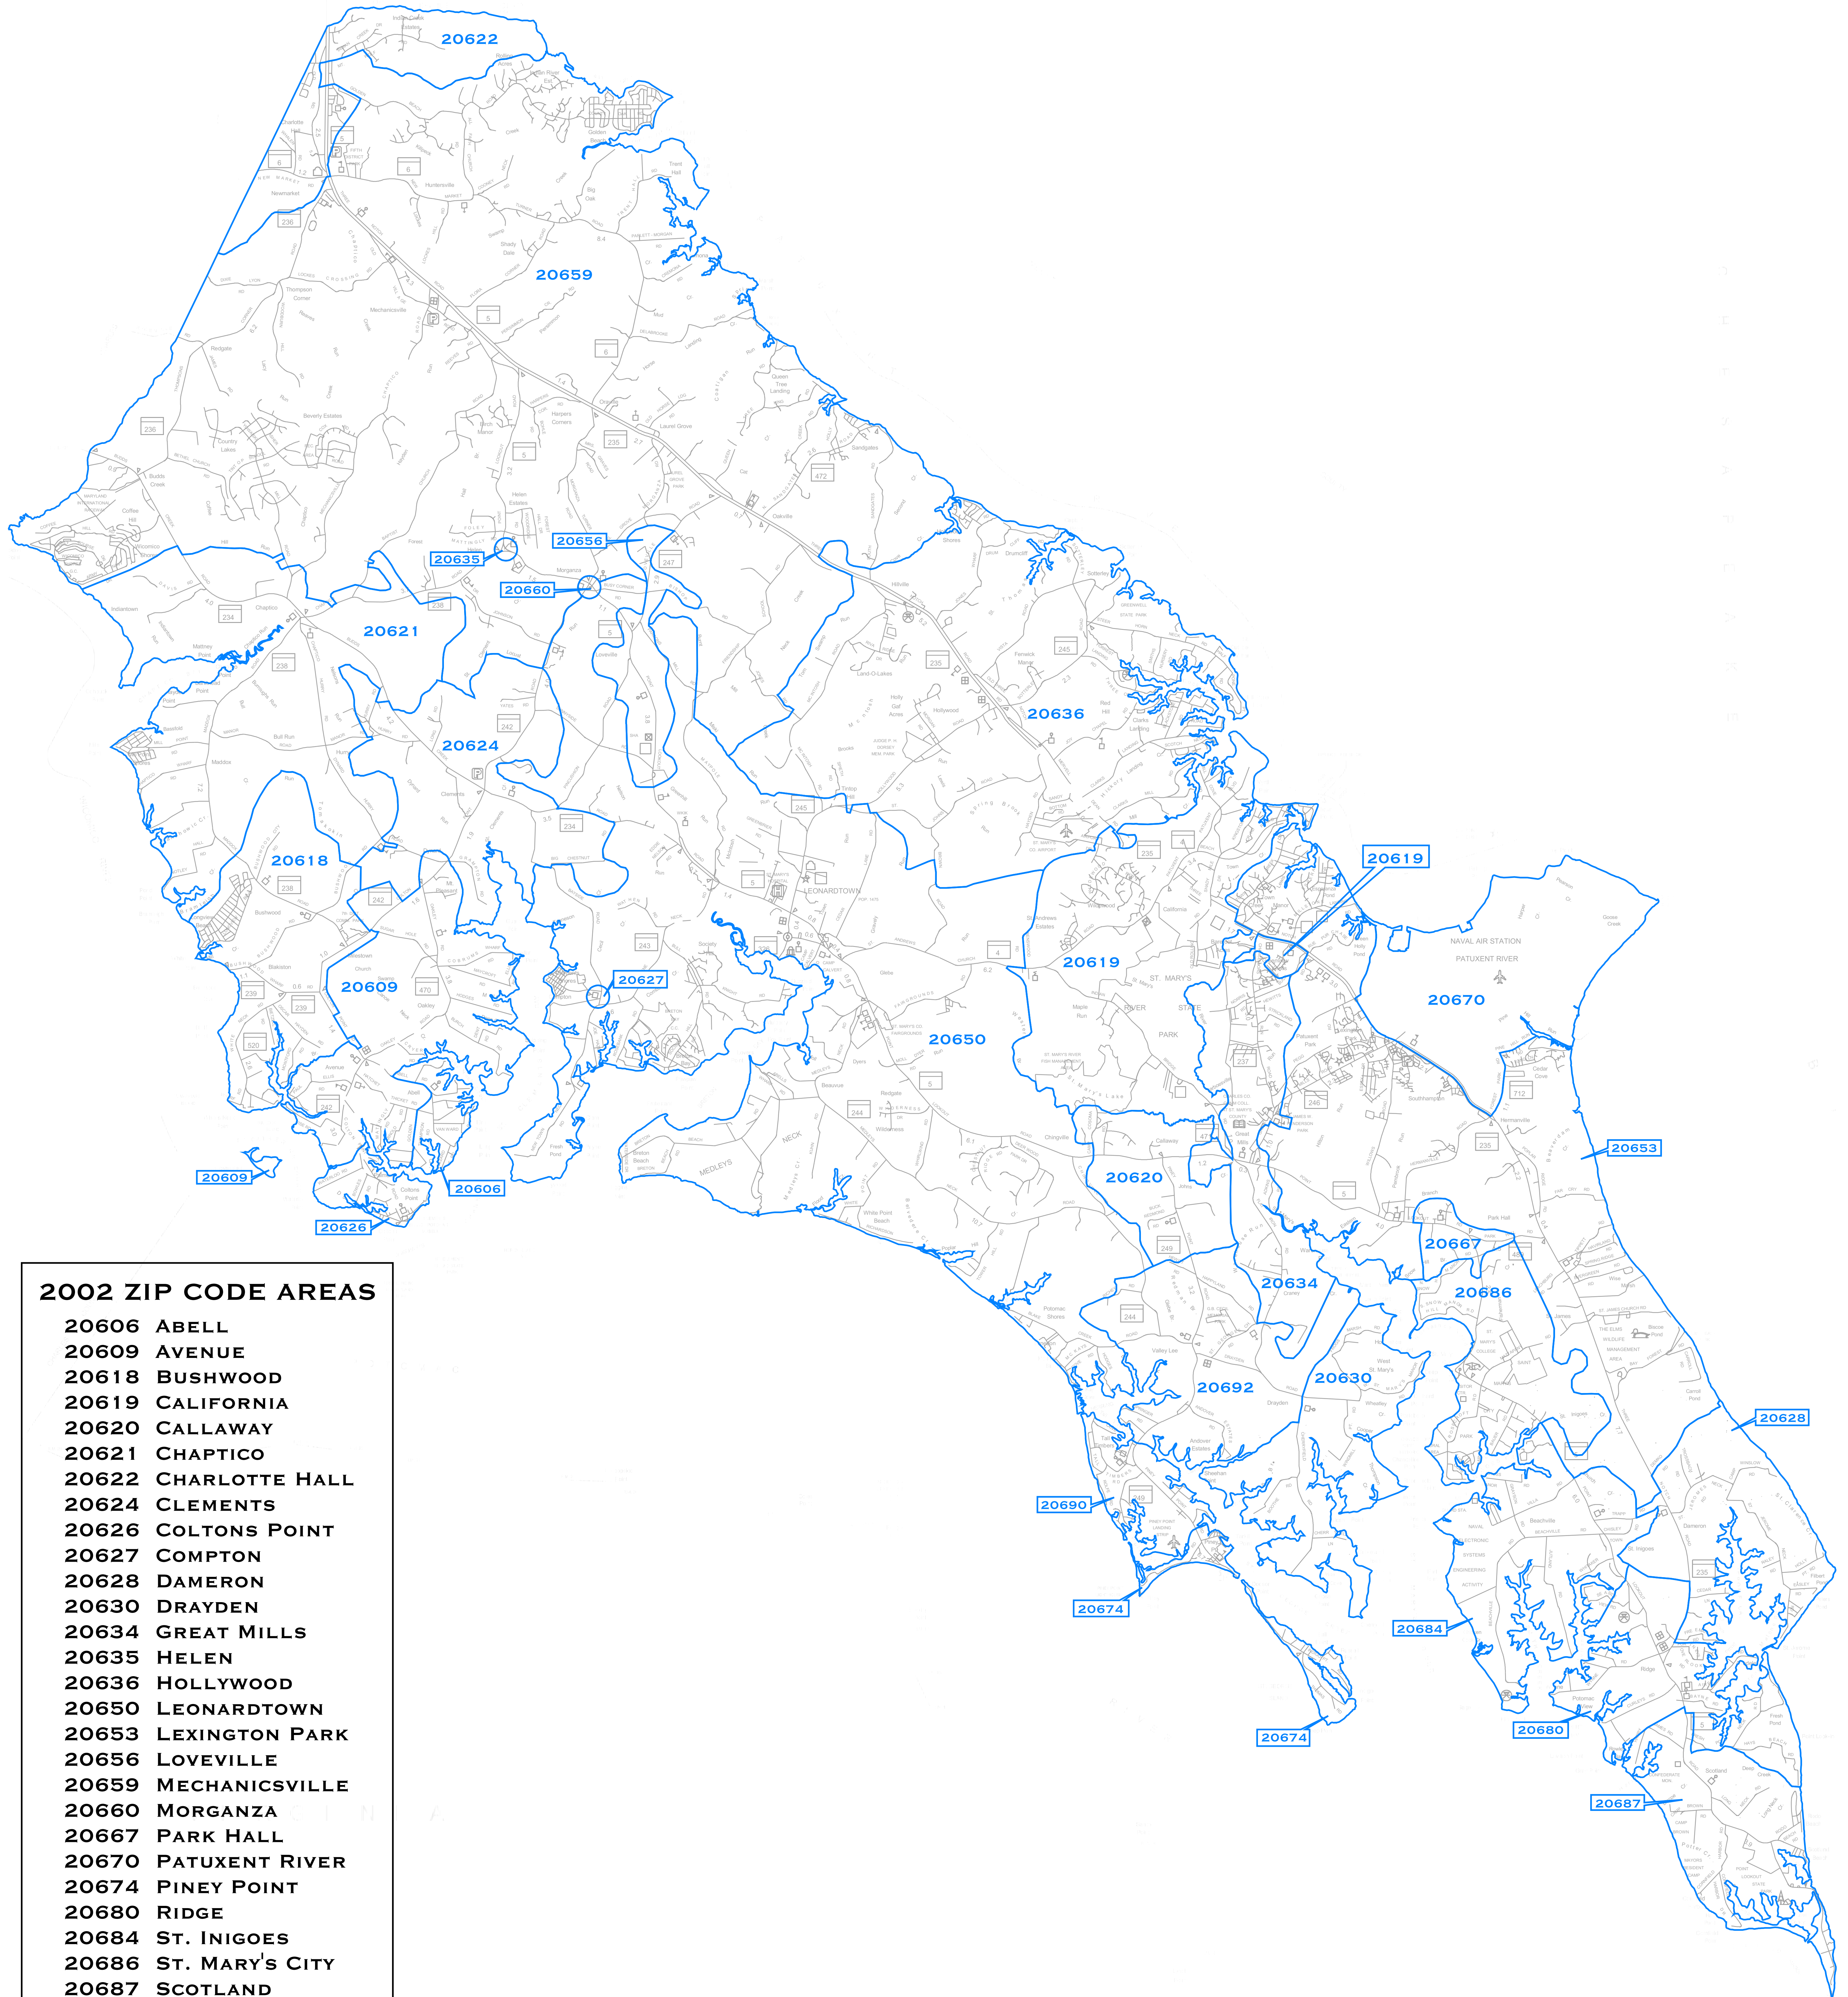

ST. MARY'S COUNTY, MARYLAND

2002 ZIP CODE AREAS

2002 ZIP CODE AREAS

- 20606 ABELL
- 20609 AVENUE
- 20618 BUSHWOOD
- 20619 CALIFORNIA
- 20620 CALLAWAY
- 20621 CHAPTICO
- 20622 CHARLOTTE HALL
- 20624 CLEMENTS
- 20626 COLTONS POINT
- 20627 COMPTON
- 20628 DAMERON
- 20630 DRAYDEN
- 20634 GREAT MILLS
- 20635 HELEN
- 20636 HOLLYWOOD
- 20650 LEONARDTOWN
- 20653 LEXINGTON PARK
- 20656 LOVEVILLE
- 20659 MECHANICSVILLE
- 20660 MORGANZA
- 20667 PARK HALL
- 20670 PATUXENT RIVER
- 20674 PINEY POINT
- 20680 RIDGE
- 20684 ST. INIGOES
- 20686 ST. MARY'S CITY
- 20687 SCOTLAND
- 20690 TALL TIMBERS
- 20692 VALLEY LEE