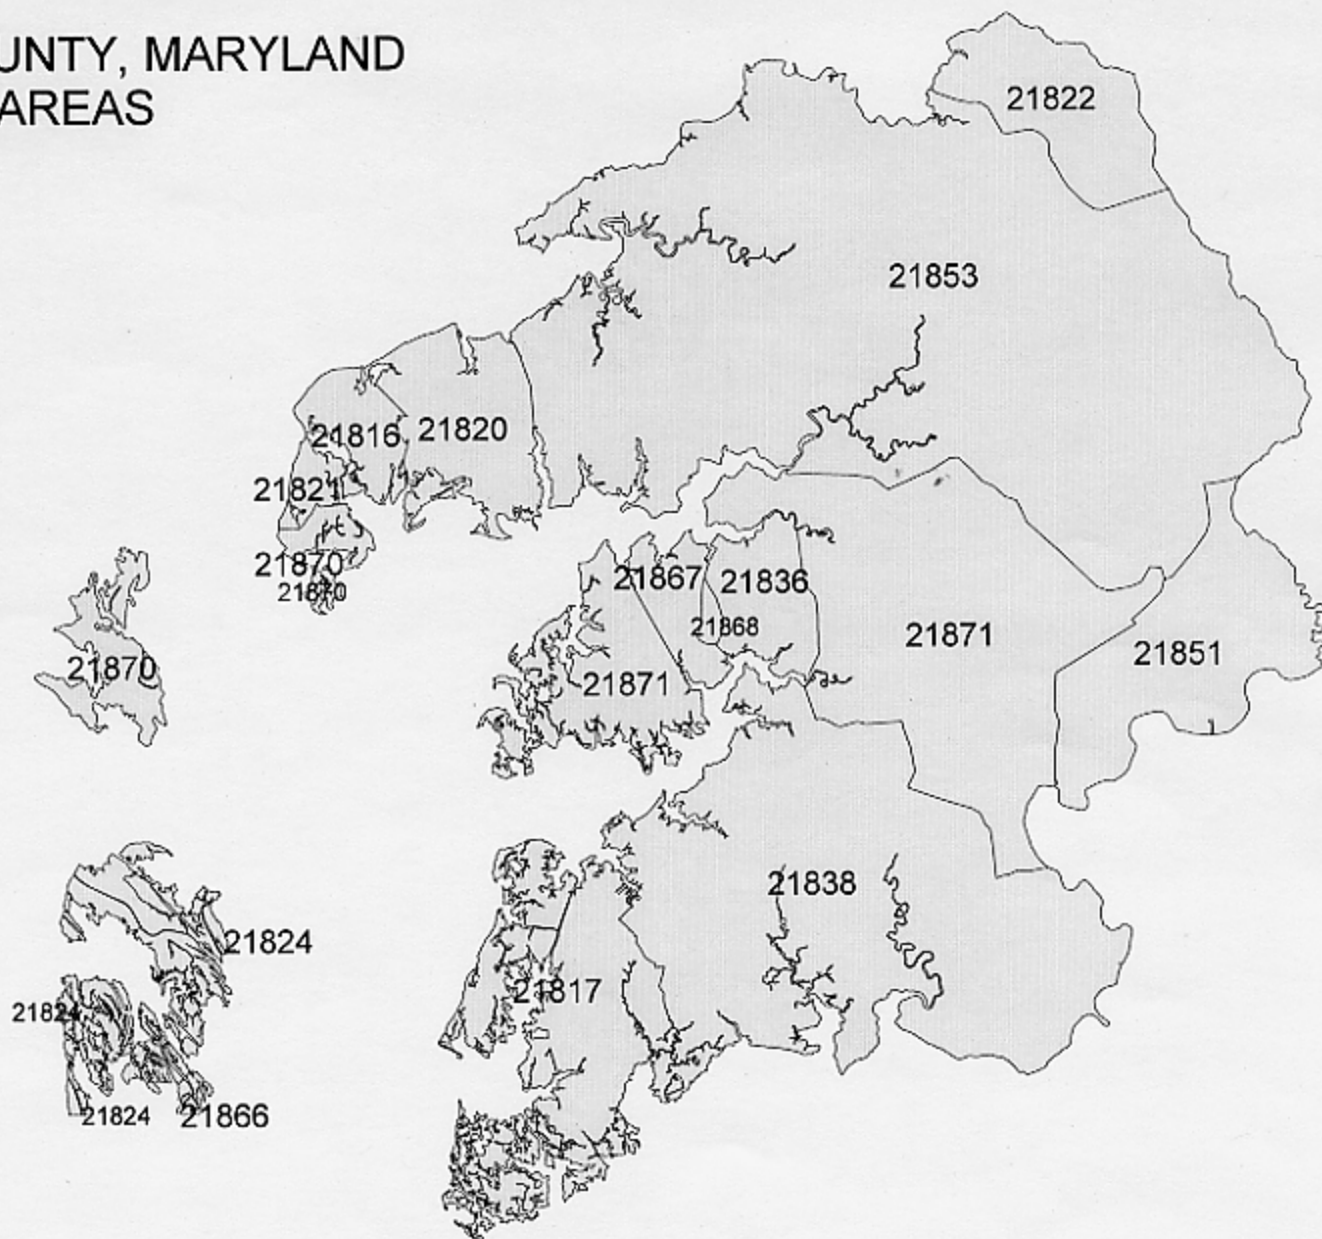

# SOMERSET COUNTY, MARYLAND 2000 ZIP CODE AREAS

21816 Chance  
21817 Crisfield  
21820 Dames Quarter  
21821 Deal Island  
21822 Eden  
21824 Ewell  
21836 Manokin  
21838 Marion Station  
21851 Pocomoke City  
21853 Princess Anne  
21866 Tylerton  
21867 Upper Fairmont  
21668 Upper Hill  
21870 Wenona  
21871 Westover

MAP PREPARED BY THE MARYLAND DEPARTMENT  
OF PLANNING, PLANNING DATA SERVICES