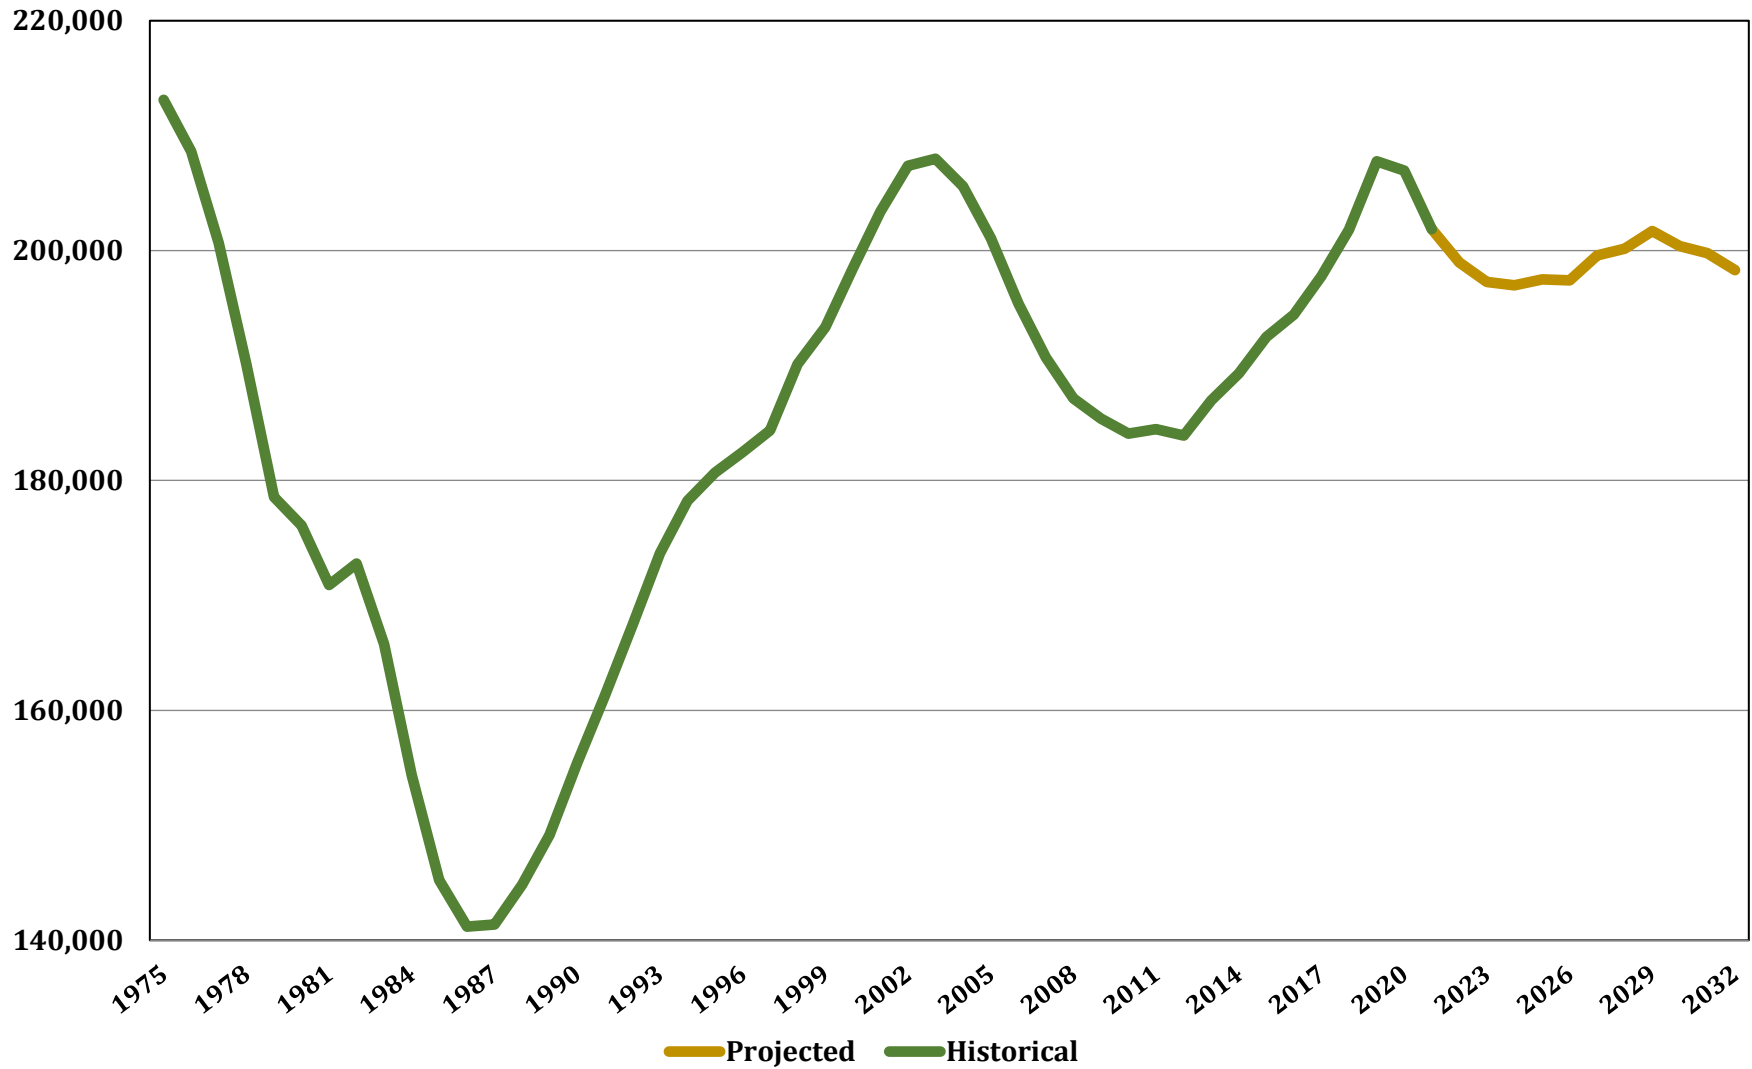

**Chart 17. Public Middle School Enrollment in Maryland,  
Historical and Projected, 1975 - 2032 \***

\* includes grades 6 thru 8

Source: Maryland State Department of Education (historical) and the Maryland Department of Planning (projections)