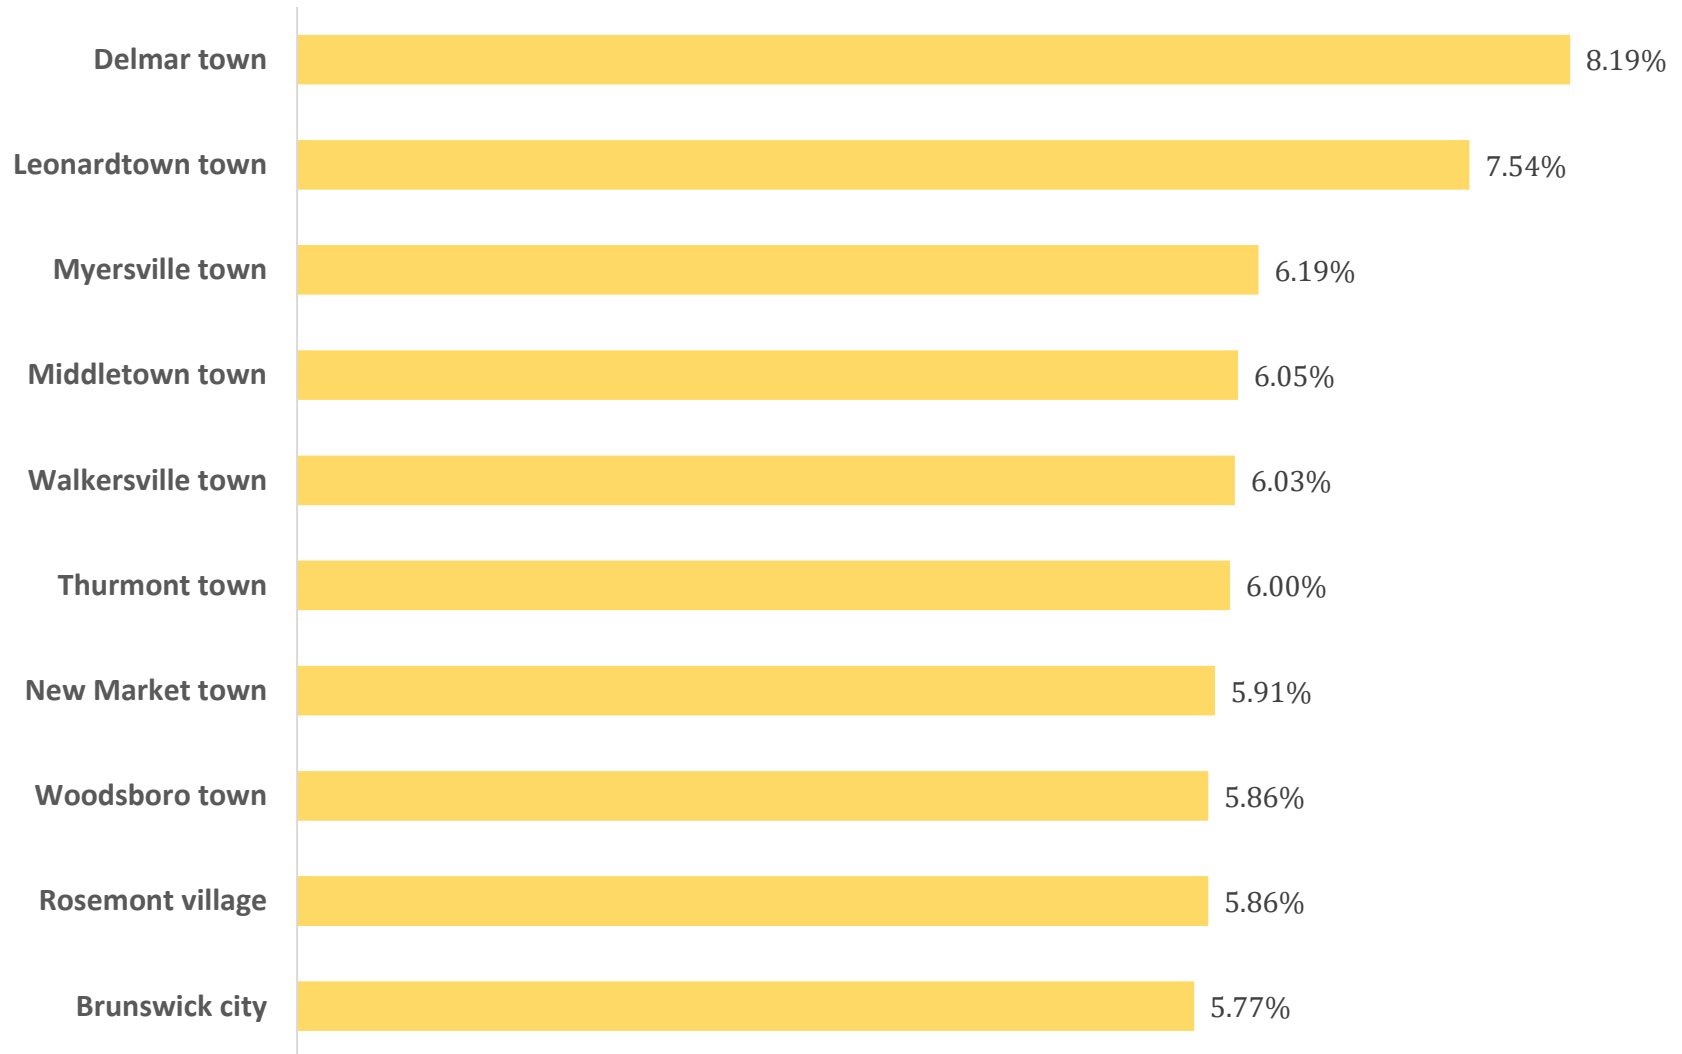

Largest Percentage Change in Maryland Municipal Populations April 1, 2020 to July 1, 2022

Source: U.S. Census Bureau, Population Estimates of Incorporated Places. Released: May 18, 2023.