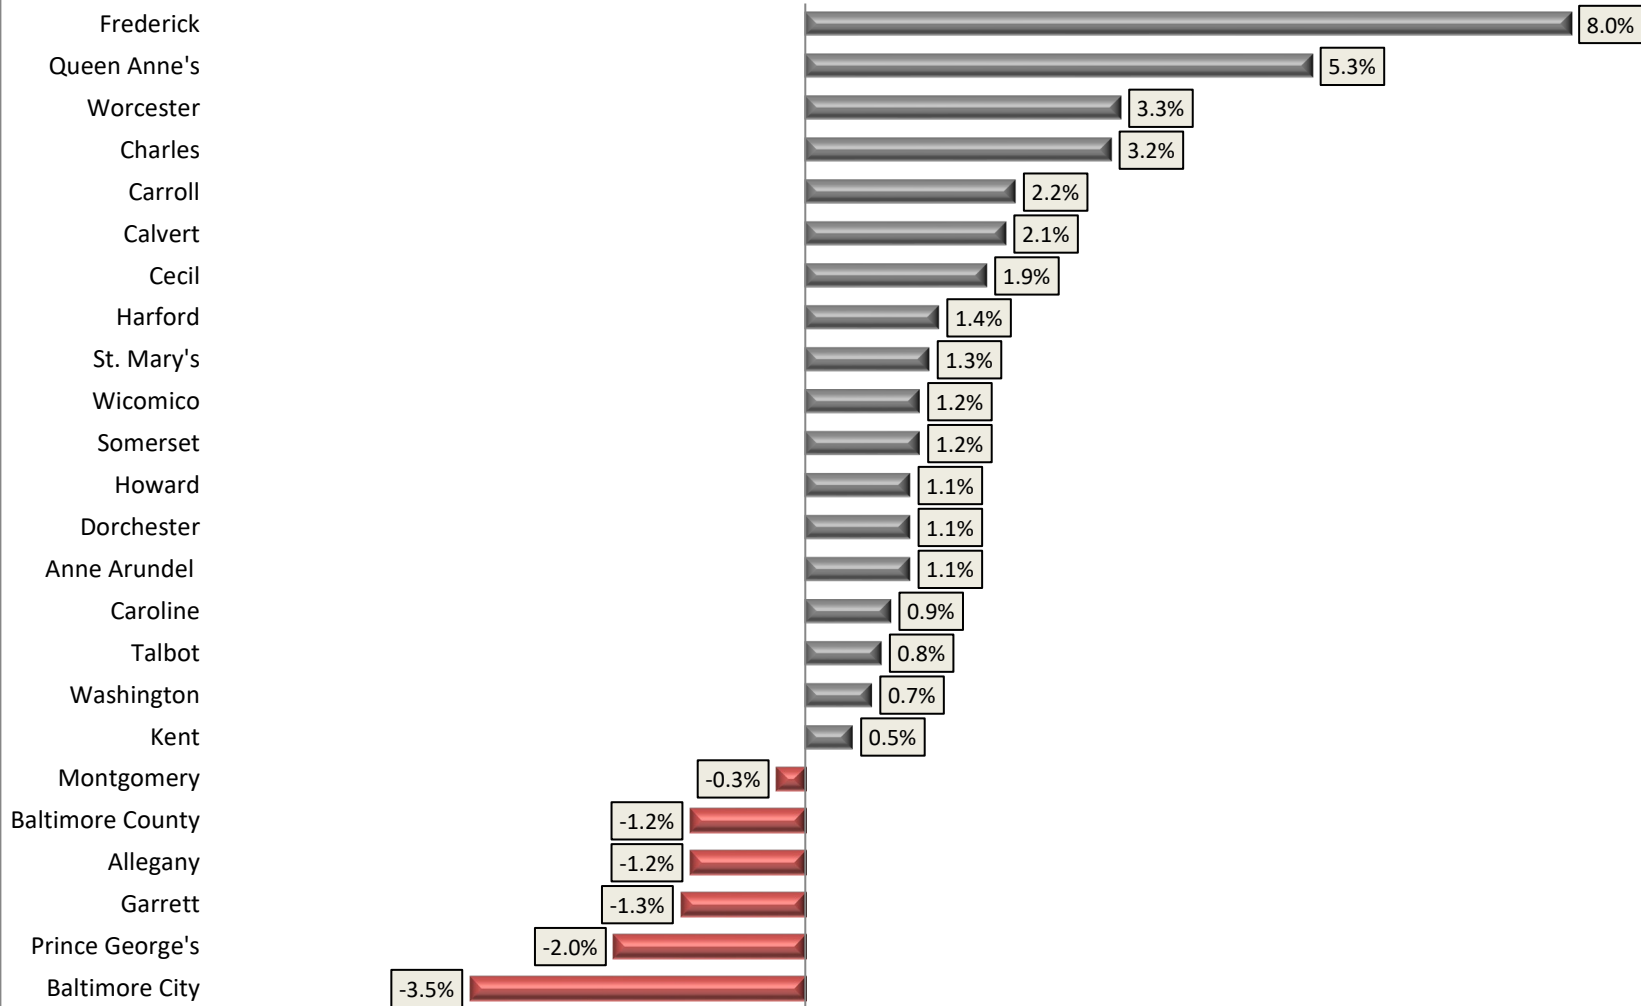

**Chart 4. Maryland Jurisdictions Estimated Percent Population Change  
April 1, 2020 - July 1, 2023**

Source: Population Division, U.S. Census Bureau. Prepared by the Maryland Department of Planning, 2024