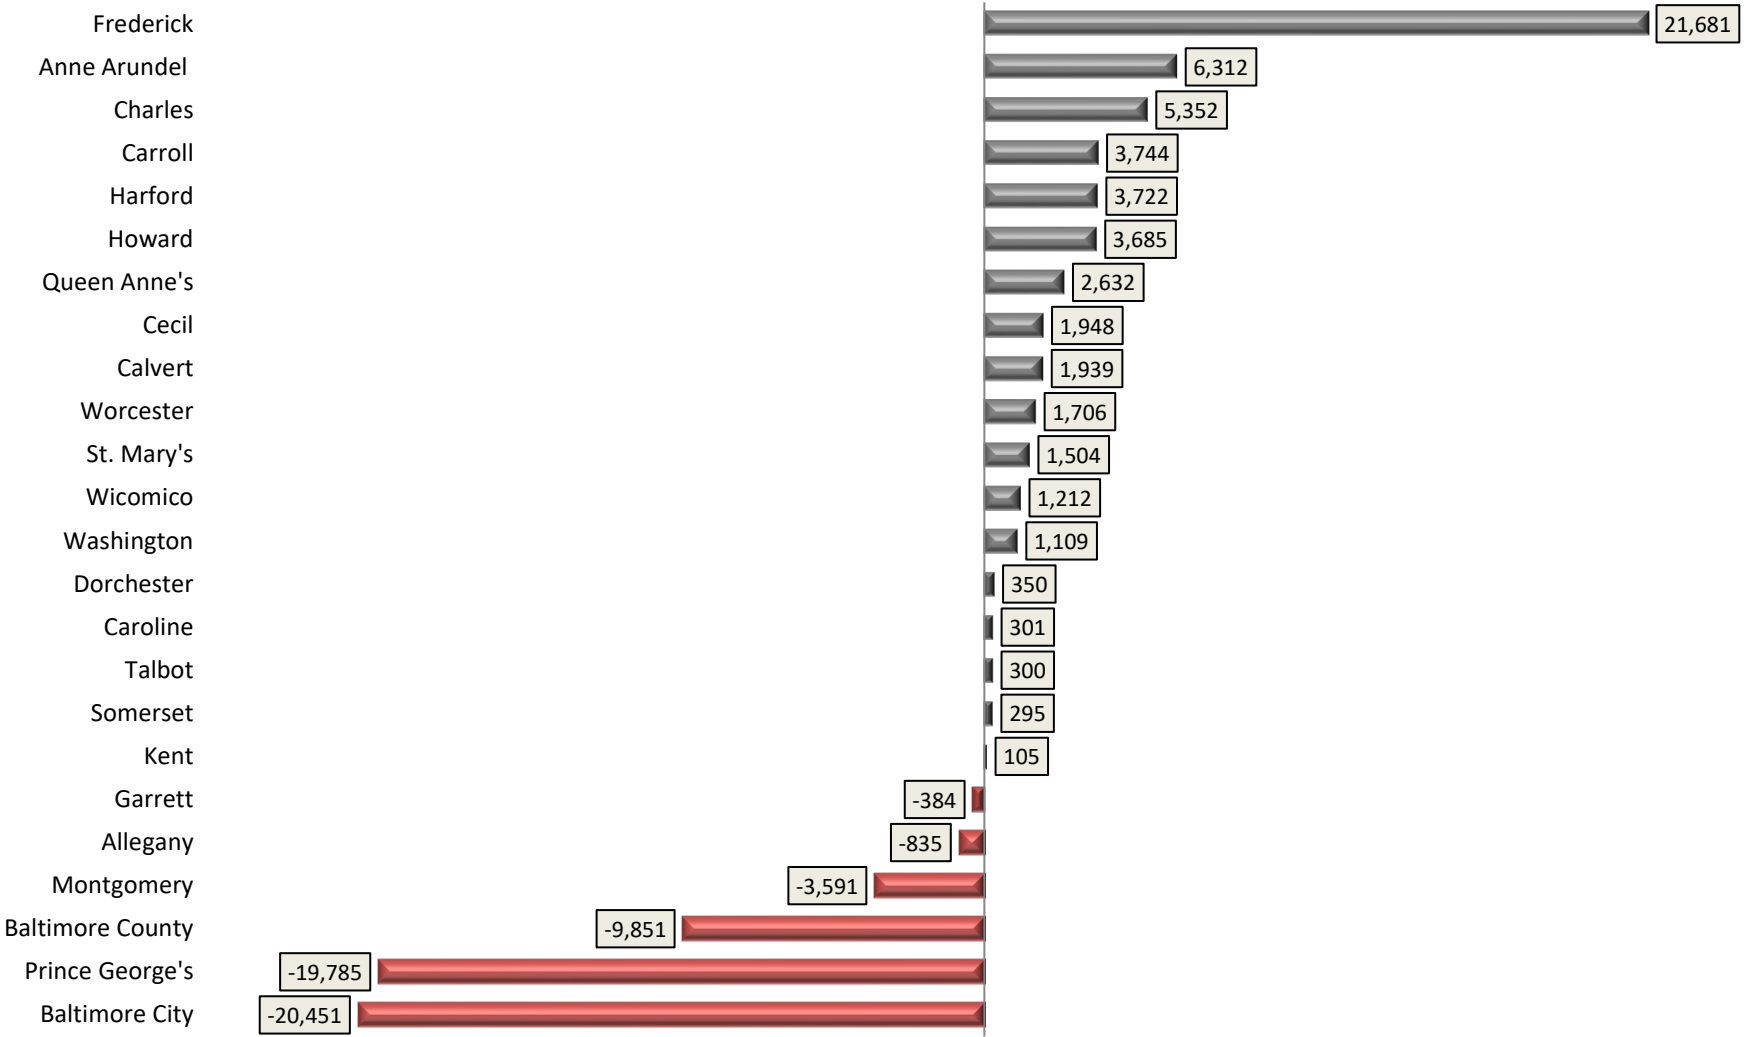

**Chart 3. Maryland Jurisdictions Estimated Population Change
April 1, 2020 - July 1, 2023**

Source: Population Division, U.S. Census Bureau. Prepared by the Maryland Department of Planning, 2024