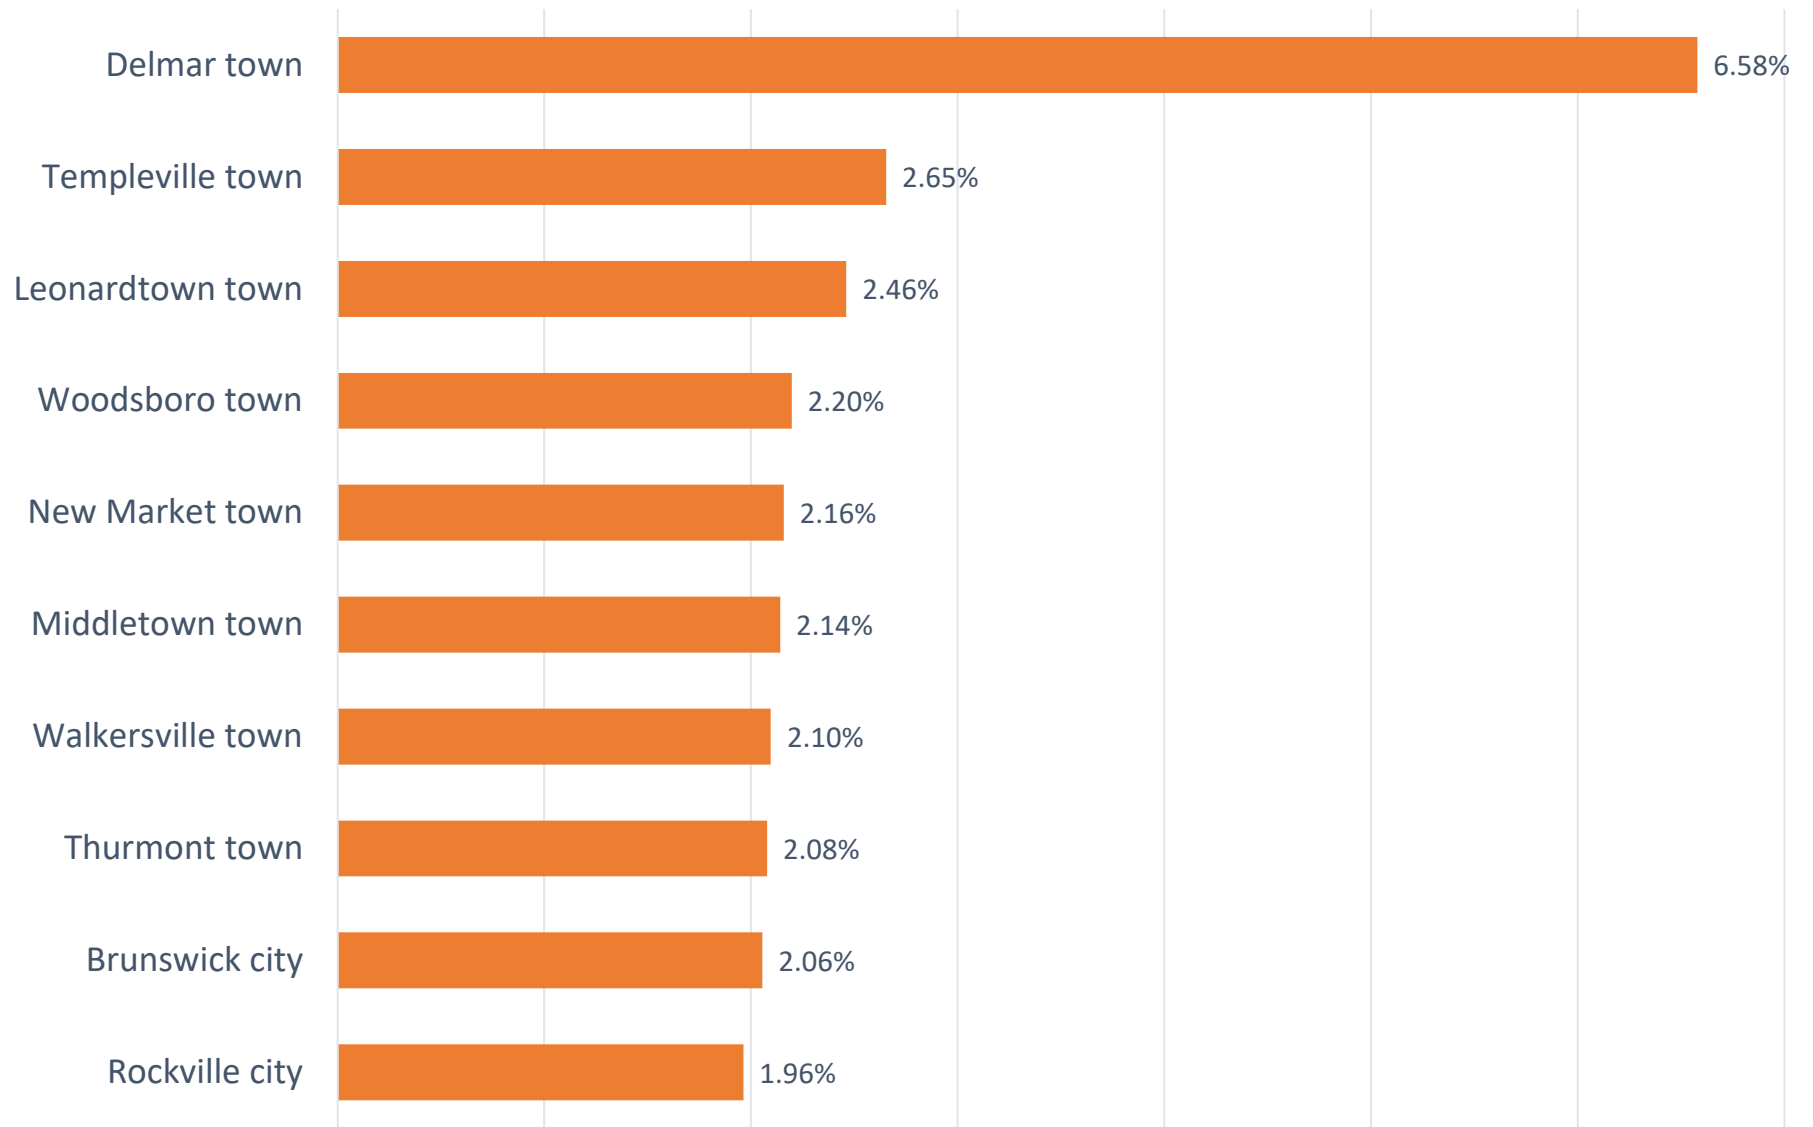

**Chart 2. Maryland Municipalities: Largest One-Year Percent Increase  
July 1, 2019 - July 1, 2020**

Source: U. S. Bureau of the Census, Population Division. Release date May 2021. Prepared by the Maryland Department of Planning.