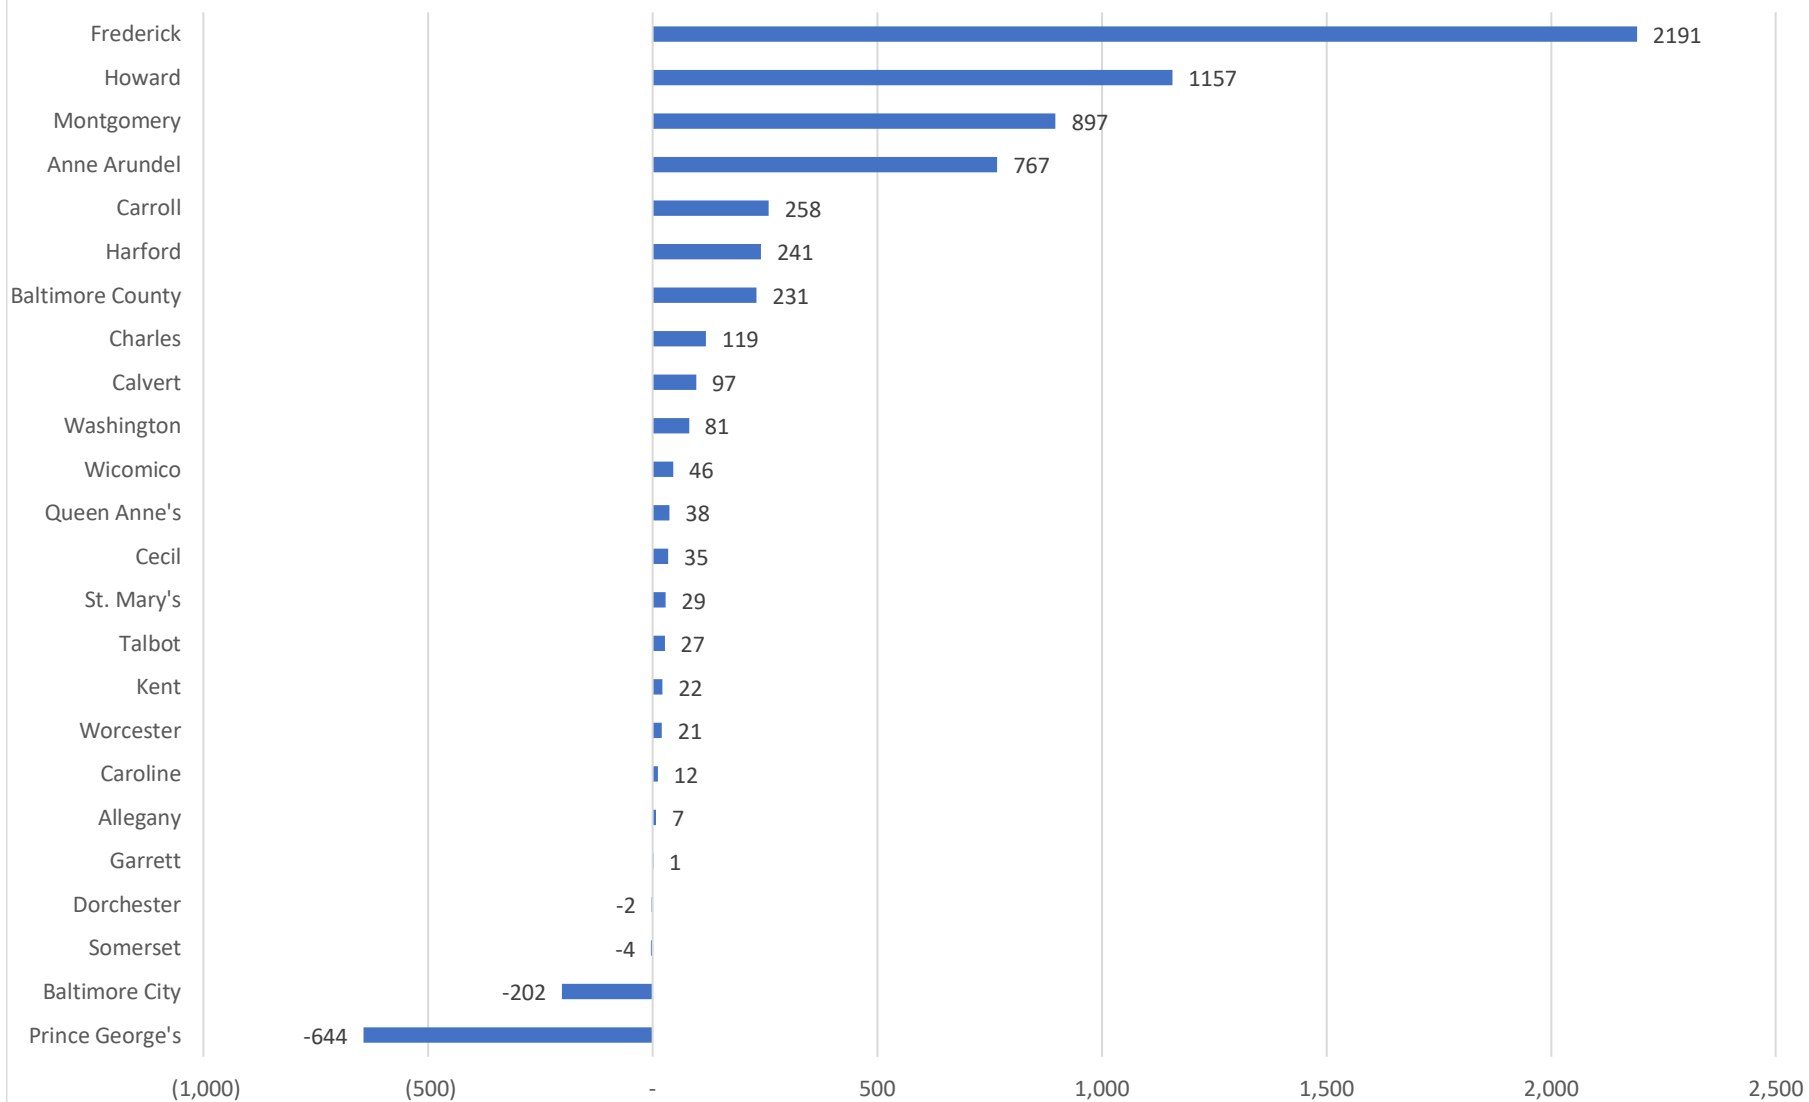

Chart 10B. MARYLAND JURISDICTIONS  
 NON HISPANIC ASIAN POPULATION  
 Change: July 1, 2021 to July 1, 2022

SOURCE: U. S. Department of Commerce. Bureau of the Census. June 2023 Population Estimates.  
 Prepared by Maryland Department of Planning. Projections and State Data Center. June 2023.