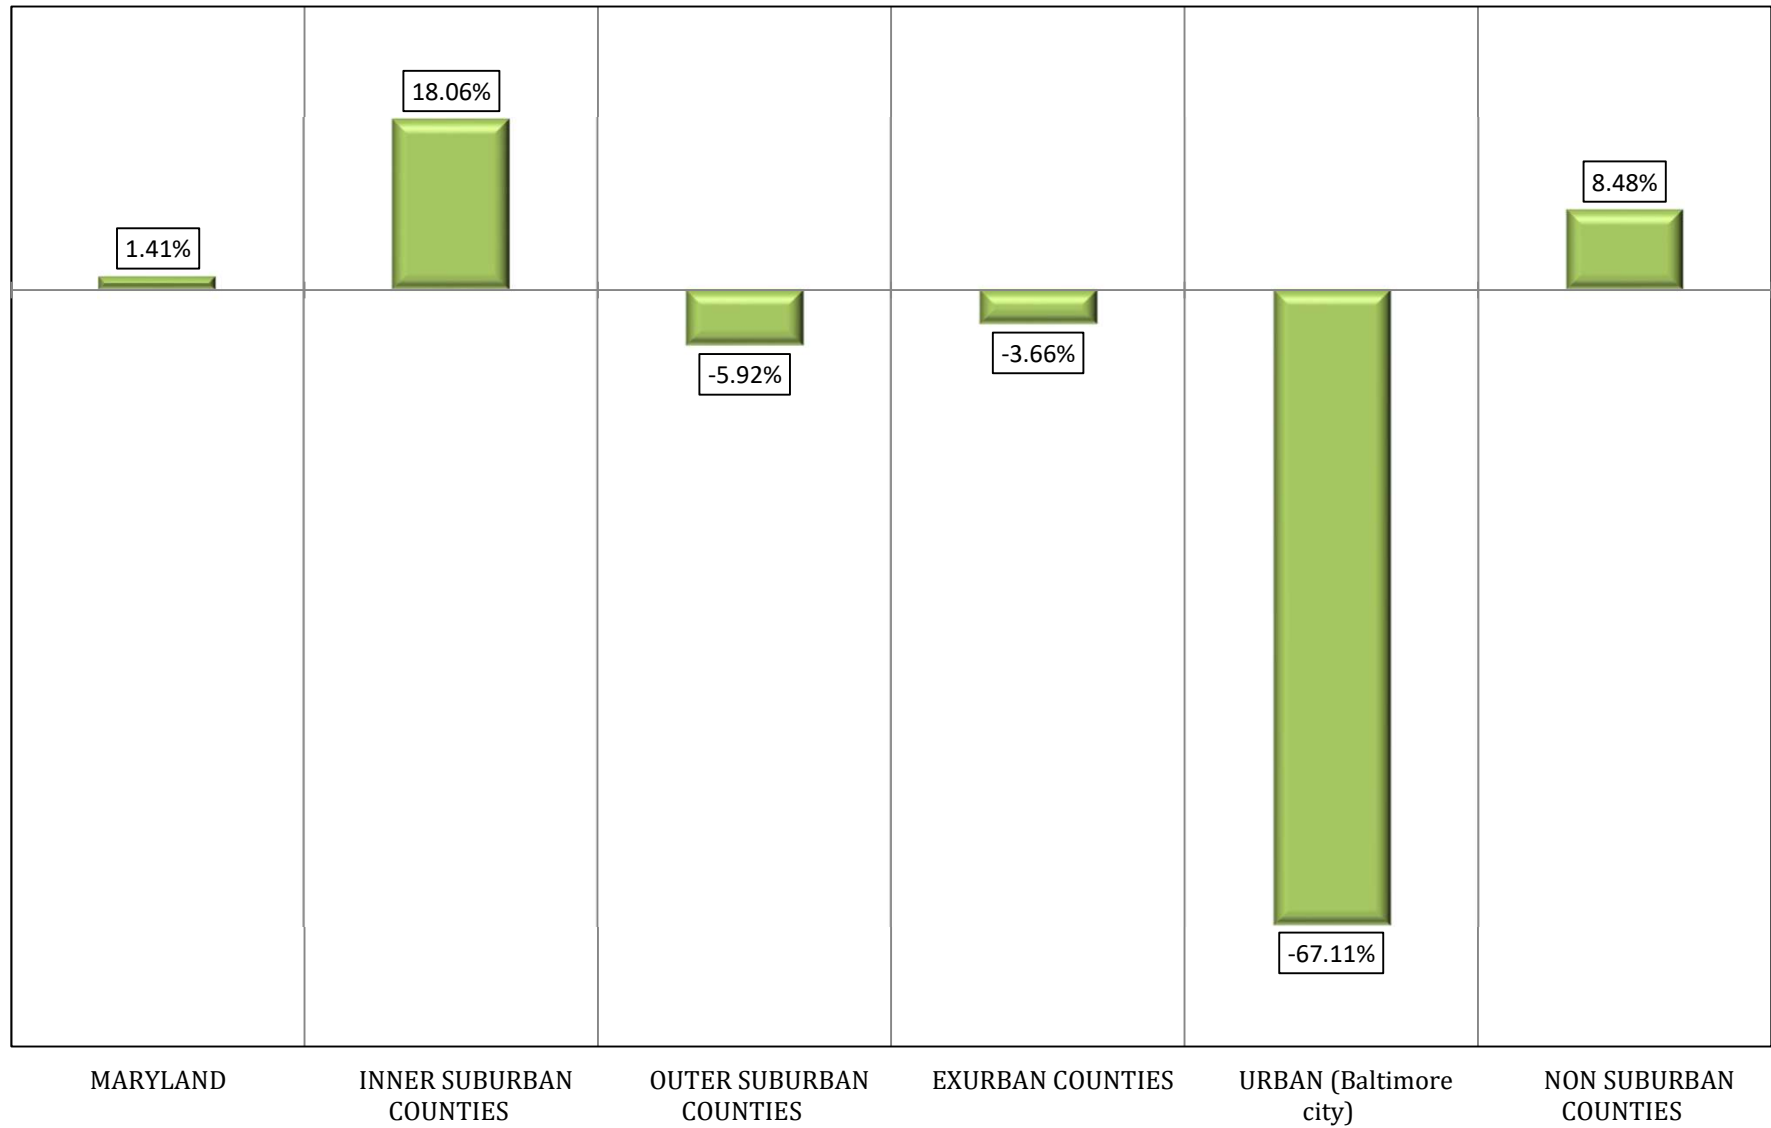

**Chart 5A.1 MARYLAND AND DEVELOPMENT AREAS  
New Housing Units Value of Construction  
Percent Change: 2019 - 2018**

SOURCE: U. S. Bureau of the Census. Economic Indicators Division. Residential Construction Branch. 2020.  
Prepared by MD Department of Planning. Planning Services Division. 2020.