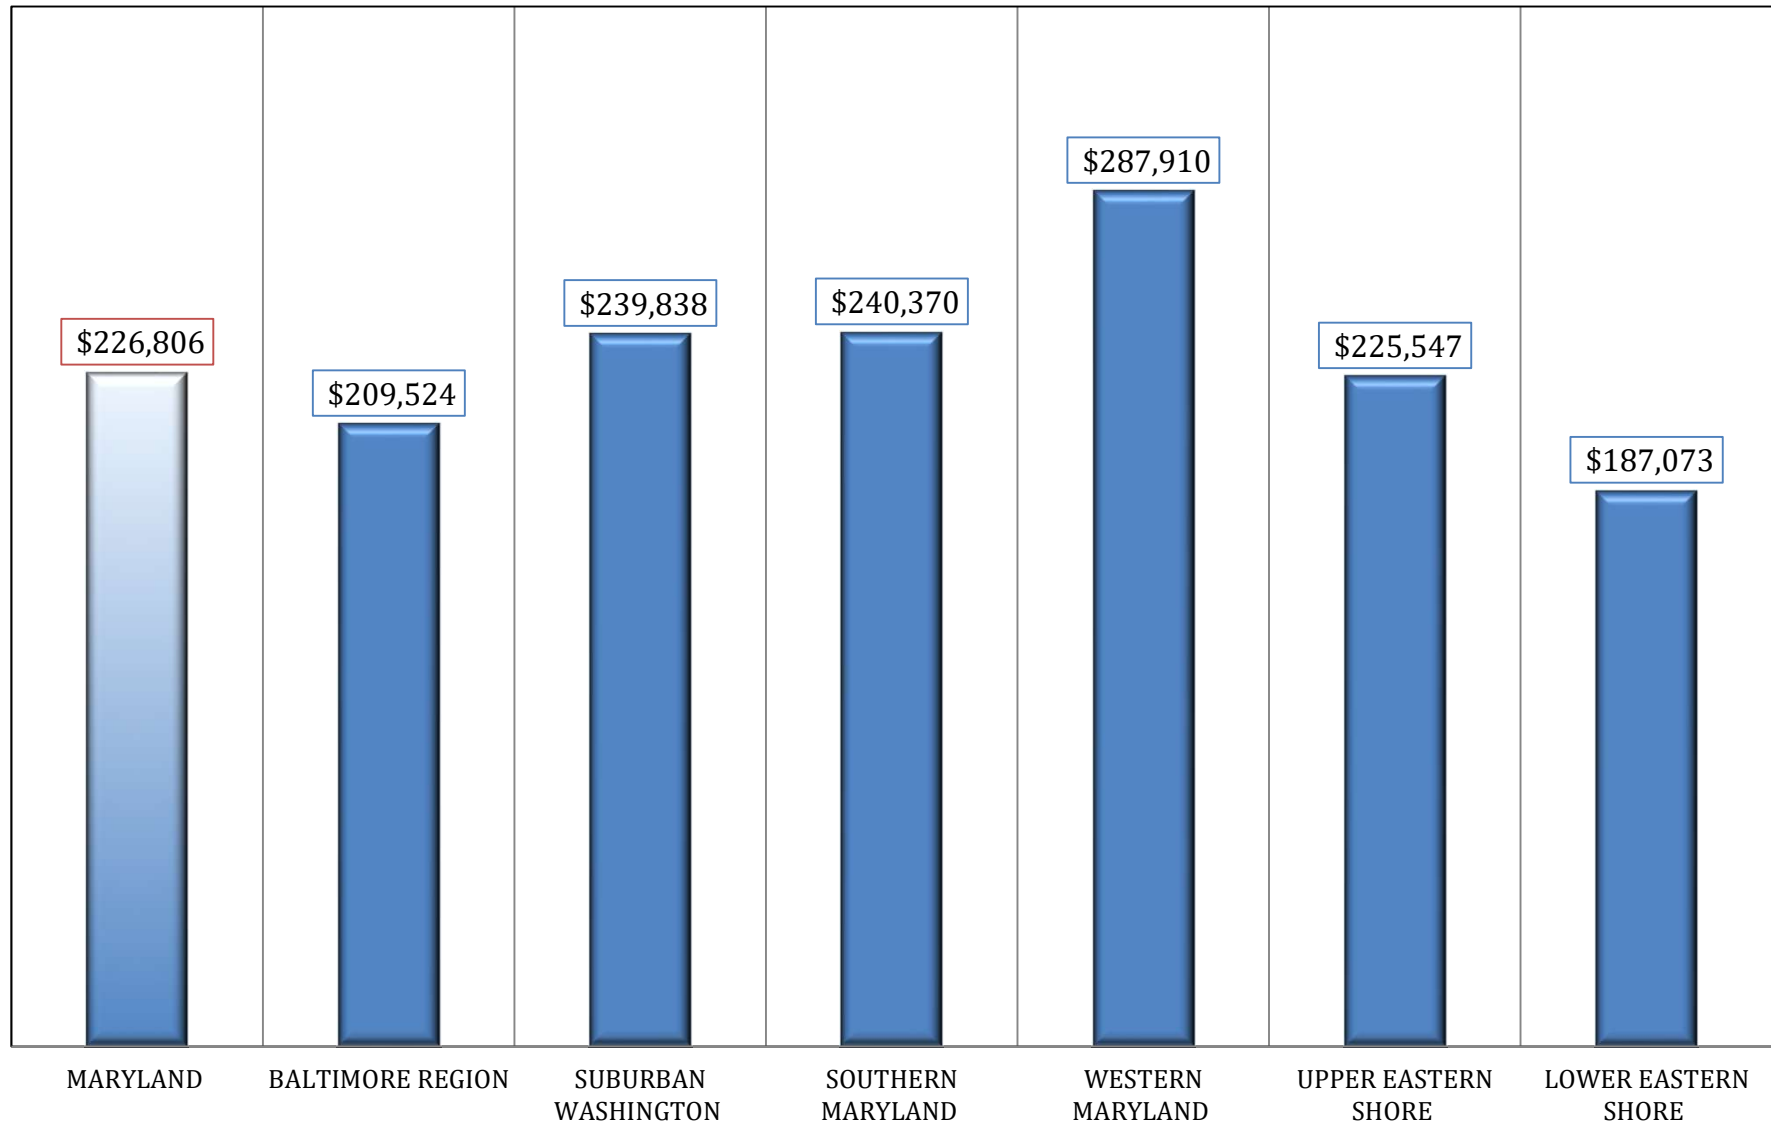

**Chart 4B.A MARYLAND AND STATE PLANNING REGIONS  
New Single Family Housing Unit Average Construction Value  
2019**

SOURCE: U. S. Bureau of the Census. Economic Indicators Division. Residential Construction Branch. 2020.  
Prepared by MD Department of Planning. Planning Services Division. 2020.