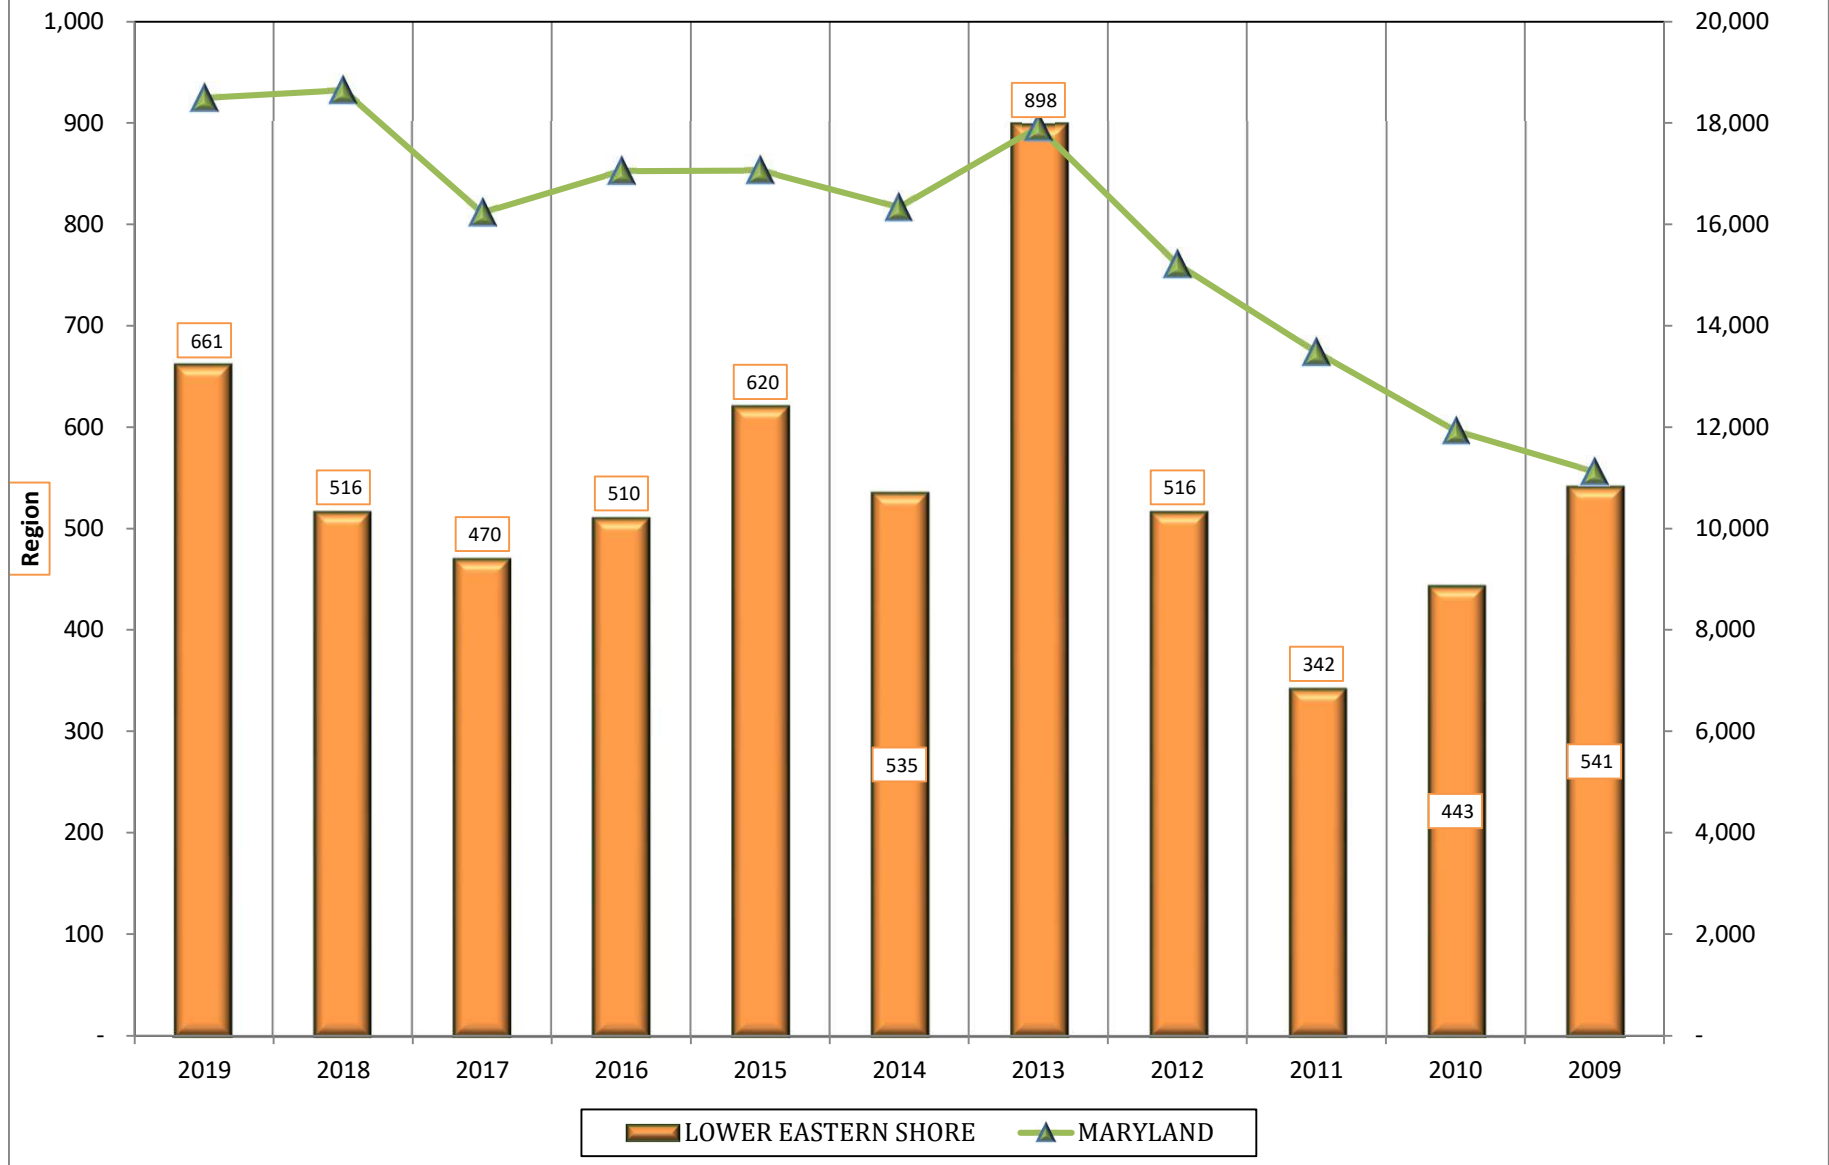

**Chart 4I. MARYLAND AND LOWER EASTERN SHORE REGION  
New Housing Units Authorized for Construction: 2019 - 2009**

SOURCE: U. S. Bureau of the Census. Economic Indicators Division. Residential Construction Branch. 2020.  
Prepared by MD Department of Planning. Planning Services Division. 2020.