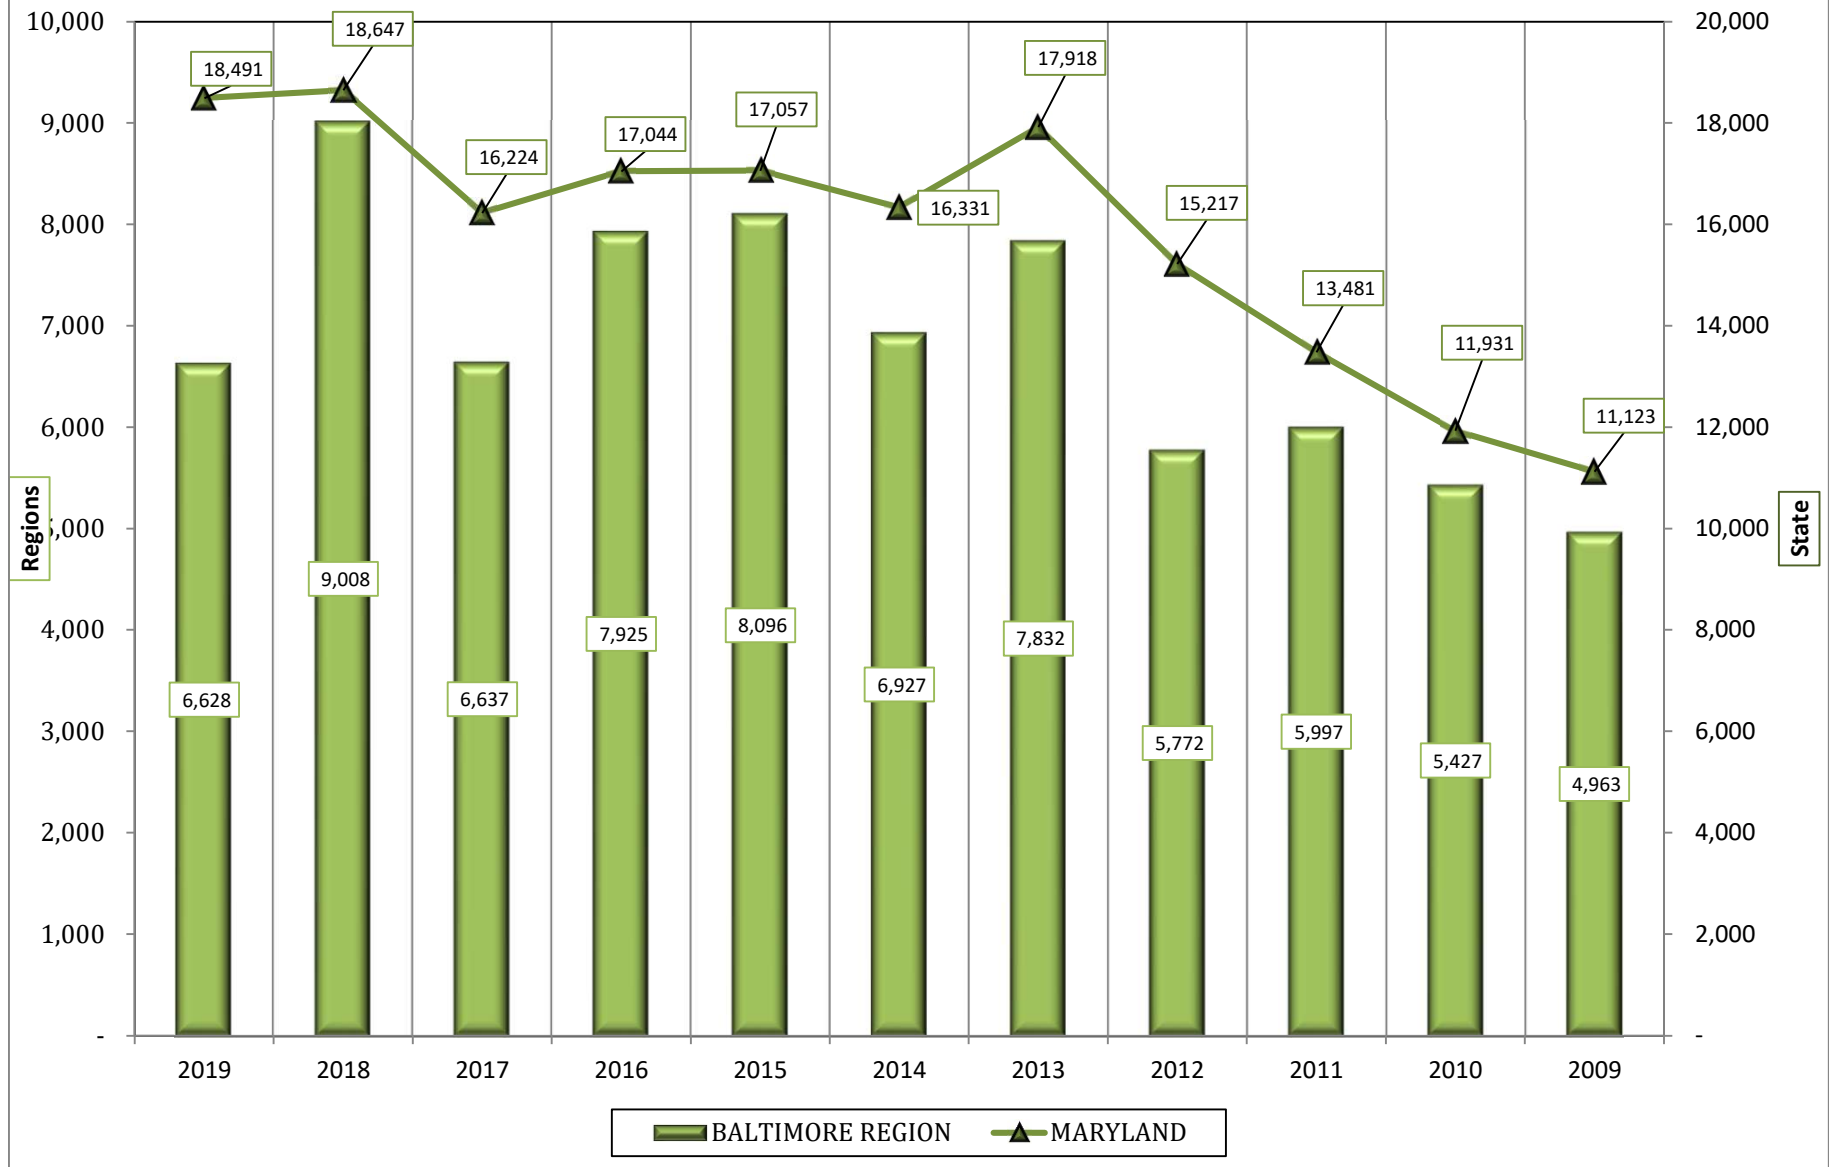

**Chart 4D. MARYLAND AND BALTIMORE REGION
New Housing Units Authorized for Construction: 2019 - 2009**

SOURCE: U. S. Bureau of the Census. Economic Indicators Division. Residential Construction Branch. 2020.
Prepared by MD Department of Planning. Planning Services Division. 2020.